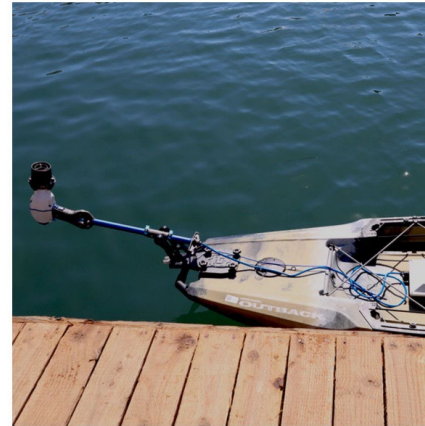

Easy Installation

The Bixpy Jet Motor can be easily mounted on your kayak rudder, under the center pod, or in the drive-well of pedal kayaks.

The battery pack can be fixed onto the back of your seat or backrest – perfect for balance on [inflatable kayaks](#). Simply connect the motor to the battery via the waterproof cable, and you're good to go.

Handy Bluetooth Controller

The handheld Bixpy controller makes operating the motor totally hassle-free. It connects wirelessly via Bluetooth to the motor, eliminating the need for annoying cables. The compact design with Velcro strap means you can wear it on your wrist, attach it to your life jacket, or anywhere convenient on your kayak.

Safety

Kayaks are one of the [highest risk vessels](#) for accidents reported to the US Coast Guard. The most important kayak accessories are those that improve your safety while on the water. The Bixpy Kayak Jet Motor massively reduces the risk of drifting off course when you're unable to paddle back to shore.

If an unexpected storm arrives, you will certainly be thankful for the Bixpy's motor power to get you home faster! In the unfortunate event that you suffer an injury, you'll be able to reach the shore to seek medical help sooner.

One of the best features has to be the addition of the magnetic kill cord. Like a jet ski or motorboat, you clip the kill cord to yourself, and in the unlikely event of a capsizing, the cord will end the connection to the motor, killing the power.

Small Environmental Footprint

One of the great benefits of kayaking is the almost zero carbon footprint (apart from the one made during its fabrication).

The main contributor to a [vessel's carbon footprint](#) is the fuel from the engine and the generator. Unlike fuel-powered motors, the battery-powered Bixpy is a great environmentally friendly way to get a boost.