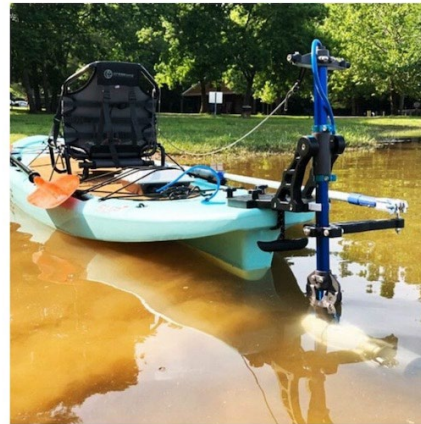

Minimal Weight

If you have a full suite of kayak fishing accessories strapped onto your kayak, you know how they can weigh you down. Heavier kayaks are generally more stable, but they tend to be [slower through the water](#).

The entire Bixpy kit for kayaks including the battery weighs in at only 9 pounds!

Excellent Battery Life

One of the pitfalls of other kayak motors is the poor battery life. The high-performance battery on the Bixpy can deliver up to 80 mins on full power at 7 miles per hour.

At half speed to assist your paddling efforts, you'll get a whopping four hours of battery life at speeds of around 4 mph. You can enjoy a whole day of assisted power at lower speeds, perfect for cruising or trolling your fishing lures.

Shown with with Bixpy Pole Steering Attachment
*Sold Separately

Need for Speed

The streamlined design reduces the potential for drag when the motor is in the water. With 10 speeds to choose from, you can utilize the versatility of the Bixpy like a pro. You'll be able to cruise full speed ahead!

Extend Your Range

With the assistance of the Bixpy kayak motor, you'll be able to extend your range. This will open the opportunity to access more fishing spots and return to shore on a single battery charge.

You can also fish in areas with a current and tidal flow that would be inaccessible for regular paddling.