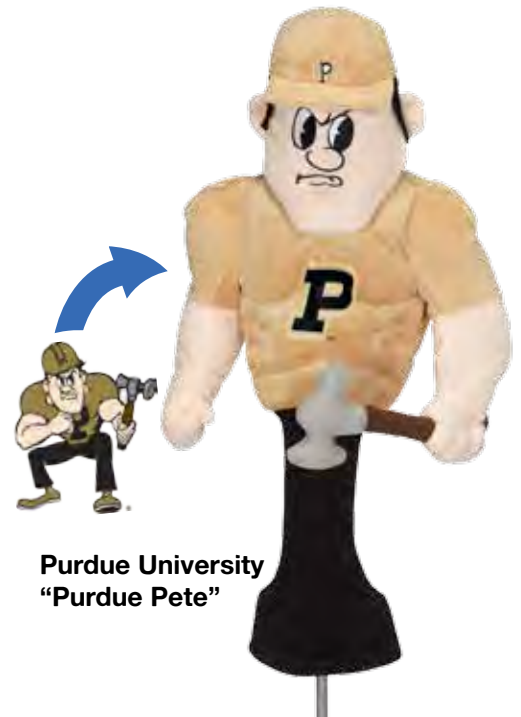

Tim Hortons Coffee

Maryland Terrapins
"Testudo"

University of North
Texas "Scrappy"

The University of Toledo
"Rocky the Rocket"

Purdue University
"Purdue Pete"

Steps for full custom designs:

1. Quotation: Send us your images, artwork, or concept. We will provide you with a detailed quotation.
2. Prototype Sample: Our skilled designers will expertly prepare your custom sample.
3. Order & Delivery: Approve your sample and place your order. Please allow 3 months for delivery.