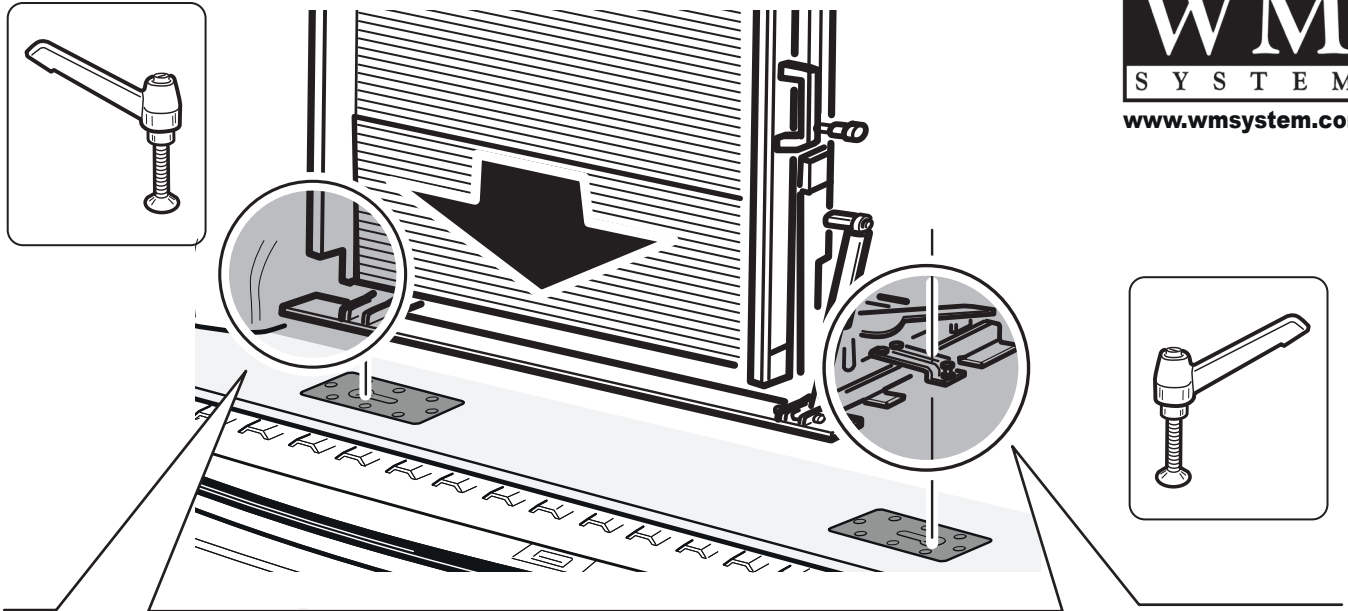

OPEN

CLOSED

MIN. 1.0 cm
0.4 inch

★ ★ ★

★ ★

★

STANDARD

OPTIONAL