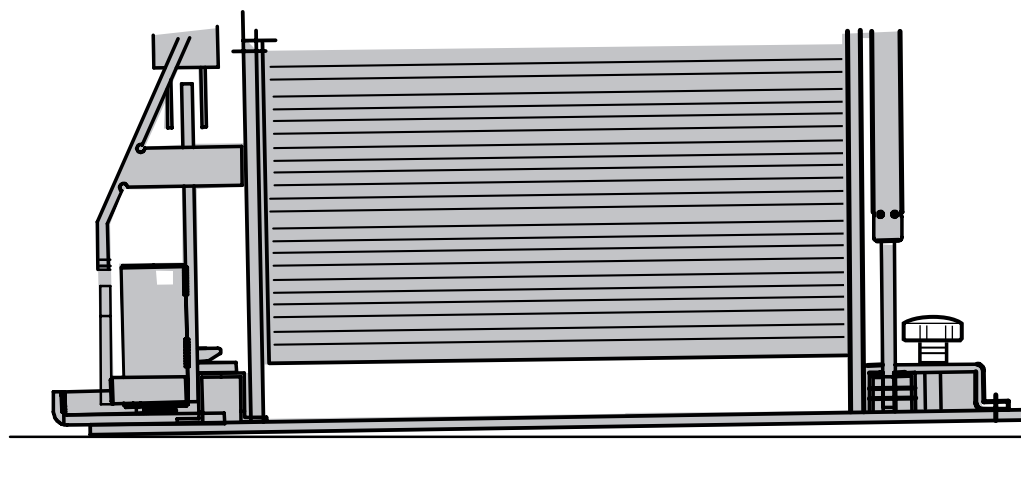

OPTIONAL

!
5.0 mm
0.2 inch