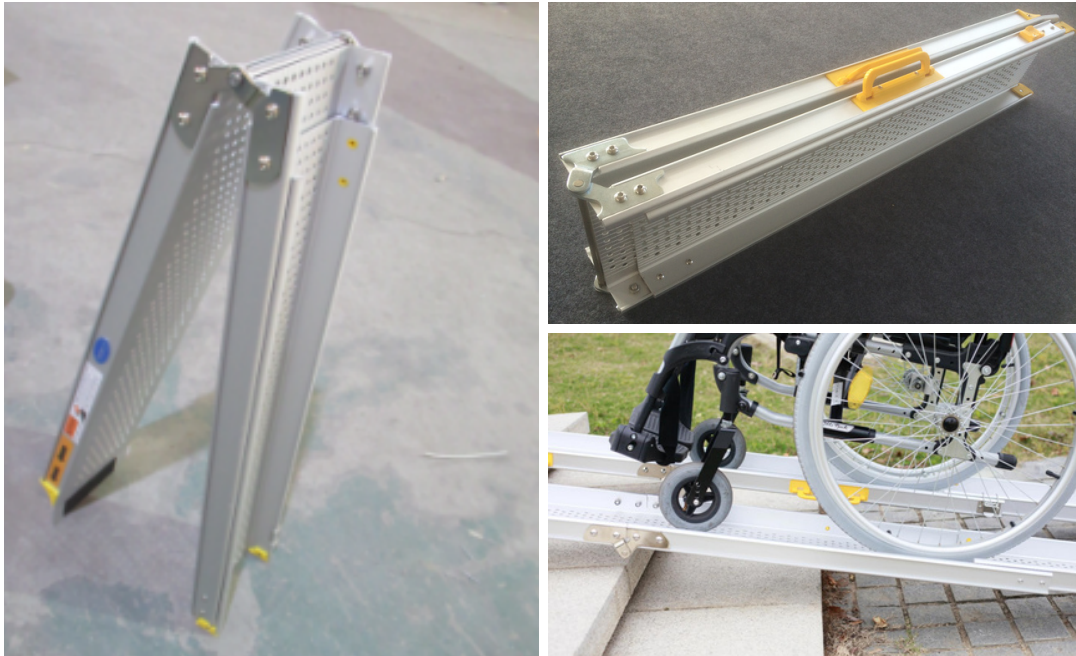

HEEVE 2.1M PORTABLE FOLDING TELESCOPIC ALUMINIUM WHEELCHAIR RAMPS SKU MR307T-7

TECHNICAL DATA

Material:	Aluminium
Length:	2.1 m
Inside Width:	16.5 cm
Outside Width:	23 cm
Loading Capacity:	272 kg/pair
Net Weight:	12kgs/pair
Gross Weight:	13kgs/pair
Retracted Length:	97cm
Packaging Dims (pair):	98 x 29 x 8.6 cm

PRODUCT SPECIFICATION SHEET

HEEVE 2.1M PORTABLE FOLDING TELESCOPIC ALUMINIUM WHEELCHAIR RAMPS

PRODUCT DESCRIPTION

The Heeve 2.1m x 230mm Folding Telescopic Aluminium Wheelchair Ramps are a combination of bi-fold and telescopic ramps making them the most versatile of their kind.

The ramps are made from an Aluminium structure with a non-slip machined top. Quick and easy to set up using our unique fold-down design, with a silent telescopic mechanism that allows the ramps to be used at any length. They also have a locking mechanism to stop at any desired level and keep the ramps together for compact storage when not in use. Aerospace technology ensures incredible yet lightweight features ensuring comfort for wheelchair users.

The anti-slip extrusion design helps enhance safety and grip on any surface, perfect for kerbs, steps and thresholds to help you get in and out of your home without breaking a sweat.

Ramp Champ

Phone: 1300 913 047