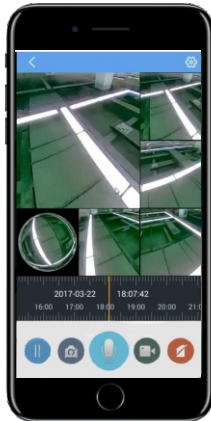

WI-FI IP CAMERAS

4MP IP 360° NIGHTVISION CAMERA

360° Panoramic View

Key features

- 4MP IP Panoramic Camera w/Wi-Fi
- SD card up to 64 GB
- 50ft Nightvision
- Built-in recorder
- Motion Activated
- 2-way Audio
- Free Viewer App

Features

IP Wi-Fi SD Card

CIP-4M360IR-WIFI	
Video	
Video Compression	H.265/H.264/MJPEG
Day / Night Mode	Color during day, switches to B&W at night
Maximum Frame Rate	12fps@2592*1944
Maximum Streams	3 Simultaneous Streams
Camera	
Image Sensor	1/3"5.0 Mega Pixel Color CMOS sensor
Max. Resolution	2592*1944(5 Megapixels)
Lens	360° fish-eye Lens
ICR Control	Yes
Viewing Angle	360°
Min. Illumination	0.08Lux
PTZ	
Pan/Tilt Range	N/A
Night Vision	
Night Vision Distance	up to 10M/33ft
Illumination	Array LED
Audio	
Audio Input	1 Built-in Microphone
Audio Output	1 Built-in Speaker
Compression	G.711
Network	
Network Type	TCP/IP, ICMP, HTTP, HTTPS, DHCP, DNS, DDNS, RTP, RTSP, PPPoE, NTP, UPnP, SMTP, P2P
WIFI	IEEE 802.11b/g/n, 2.4GHz band
ONVIF Support	ONVIF Profile S
P2P	Yes,
Maximun Online Visitor	3 visitors simultaneously
Alarm	
Motion Detection	Yes
Alarm I/O	optional
General	

Your Authorized WebWarrior Dealer

www.SurveillancePlus.com

www.webwarrior.com