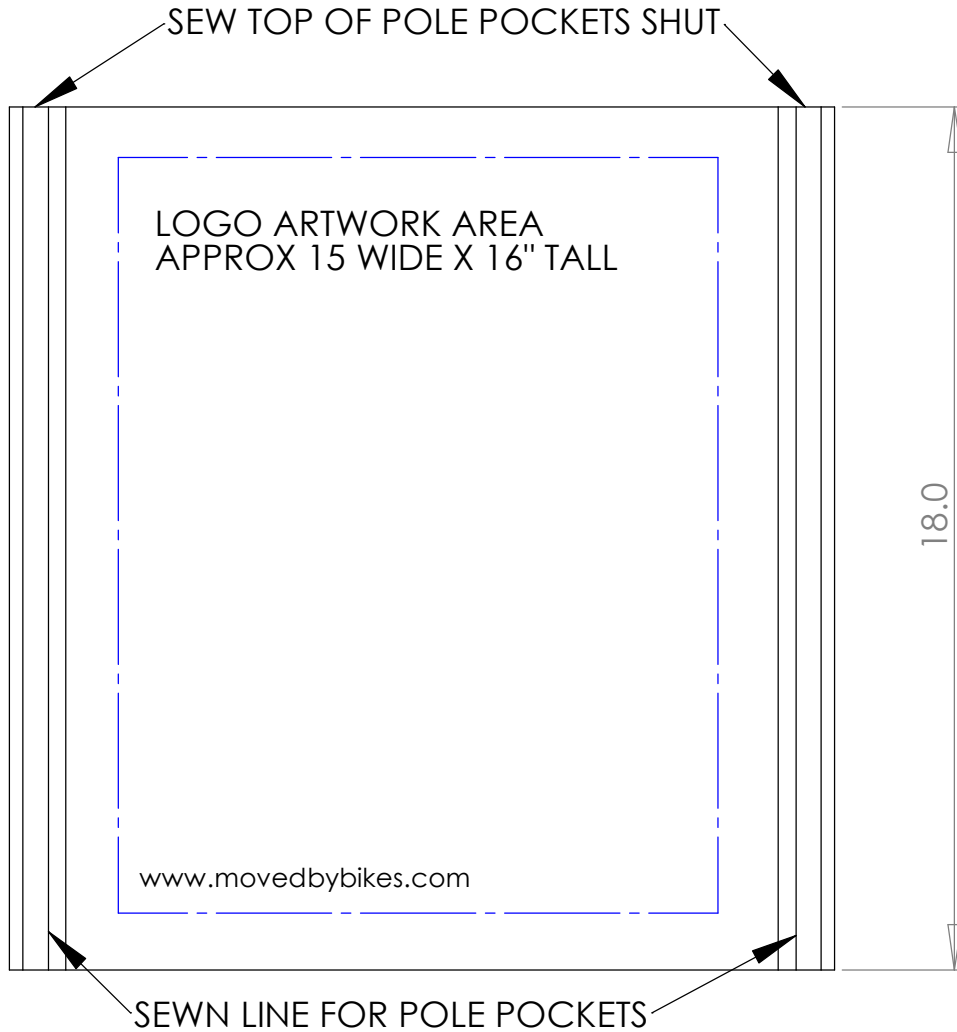

SEWN BANNER FROM STANDARD VINYL SIGN MATERIALS (EXACT MATERIAL MAY VARY)

BANNER HAS TWO SEWN POCKETS DOWN OUTSIDE EDGE OF SIGN TO SLIDE OVER "BANNER MASTS". POCKETS MUST BE SEWN SHUT AT THEIR TOP END TO KEEP THE BANNER ON THE MASTS

PRINTING ON BANNERS WILL FIT ROUGHLY IN THE 15" WIDE BY 16" TALL AREA SHOWN. BANNERS CAN BE PRINTED OR DECORATED WITH CUT VINYL

<p><b>PROPRIETARY AND CONFIDENTIAL</b></p> <p>THE INFORMATION CONTAINED IN THIS DRAWING IS THE SOLE PROPERTY OF MOVED BY BIKES. ANY REPRODUCTION IN PART OR AS A WHOLE WITHOUT THE WRITTEN PERMISSION OF MOVED BY BIKES IS PROHIBITED.</p>	<p>DIMENSIONS ARE IN INCHES</p>	<p>DRAWN</p>	<p>NAME</p>	<p>DATE</p>		<p>PART #</p> <p><b>VBR036</b></p>	<p>PART NAME</p> <p><b>BANNER SINGLE WIDTH</b></p>	<p>REV.</p> <p><b>B</b></p>		
	<p>STANDARD TOLERANCES:</p> <p>0.000 -&gt; +/- 0.003</p> <p>0.00 -&gt; +/- 0.01</p> <p>0.0 -&gt; +/- 0.1</p> <p>0 DEG -&gt; +/- 1 DEG</p>	<p>JST</p>	<p>081514</p>	<p>SCALE 1:1</p>					<p>WEIGHT:</p>	<p>SHEET 1 OF 1</p>

PRINTING ON BANNERS WILL FIT ROUGHLY IN THE 30" WIDE BY 16" TALL AREA SHOWN. BANNERS CAN BE PRINTED OR DECORATED WITH CUT VINYL

SLEEVE FOR 0.4" DIAMETER SHAFT

<b>PROPRIETARY AND CONFIDENTIAL</b> THE INFORMATION CONTAINED IN THIS DRAWING IS THE SOLE PROPERTY OF MOVED BY BIKES. ANY REPRODUCTION IN PART OR AS A WHOLE WITHOUT THE WRITTEN PERMISSION OF MOVED BY BIKES IS PROHIBITED.	DIMENSIONS ARE IN INCHES  STANDARD TOLERANCES: 0.000 -> +/- 0.003 0.00 -> +/- 0.01 0.0 -> +/- 0.1  0 DEG -> +/- 1 DEG	DRAWN  JST	NAME  JST	DATE  081514		PART # VBR035	PART NAME BANNER DOUBLE WIDTH	REV. B
	SCALE 1:1		WEIGHT:			SHEET 1 OF 1		