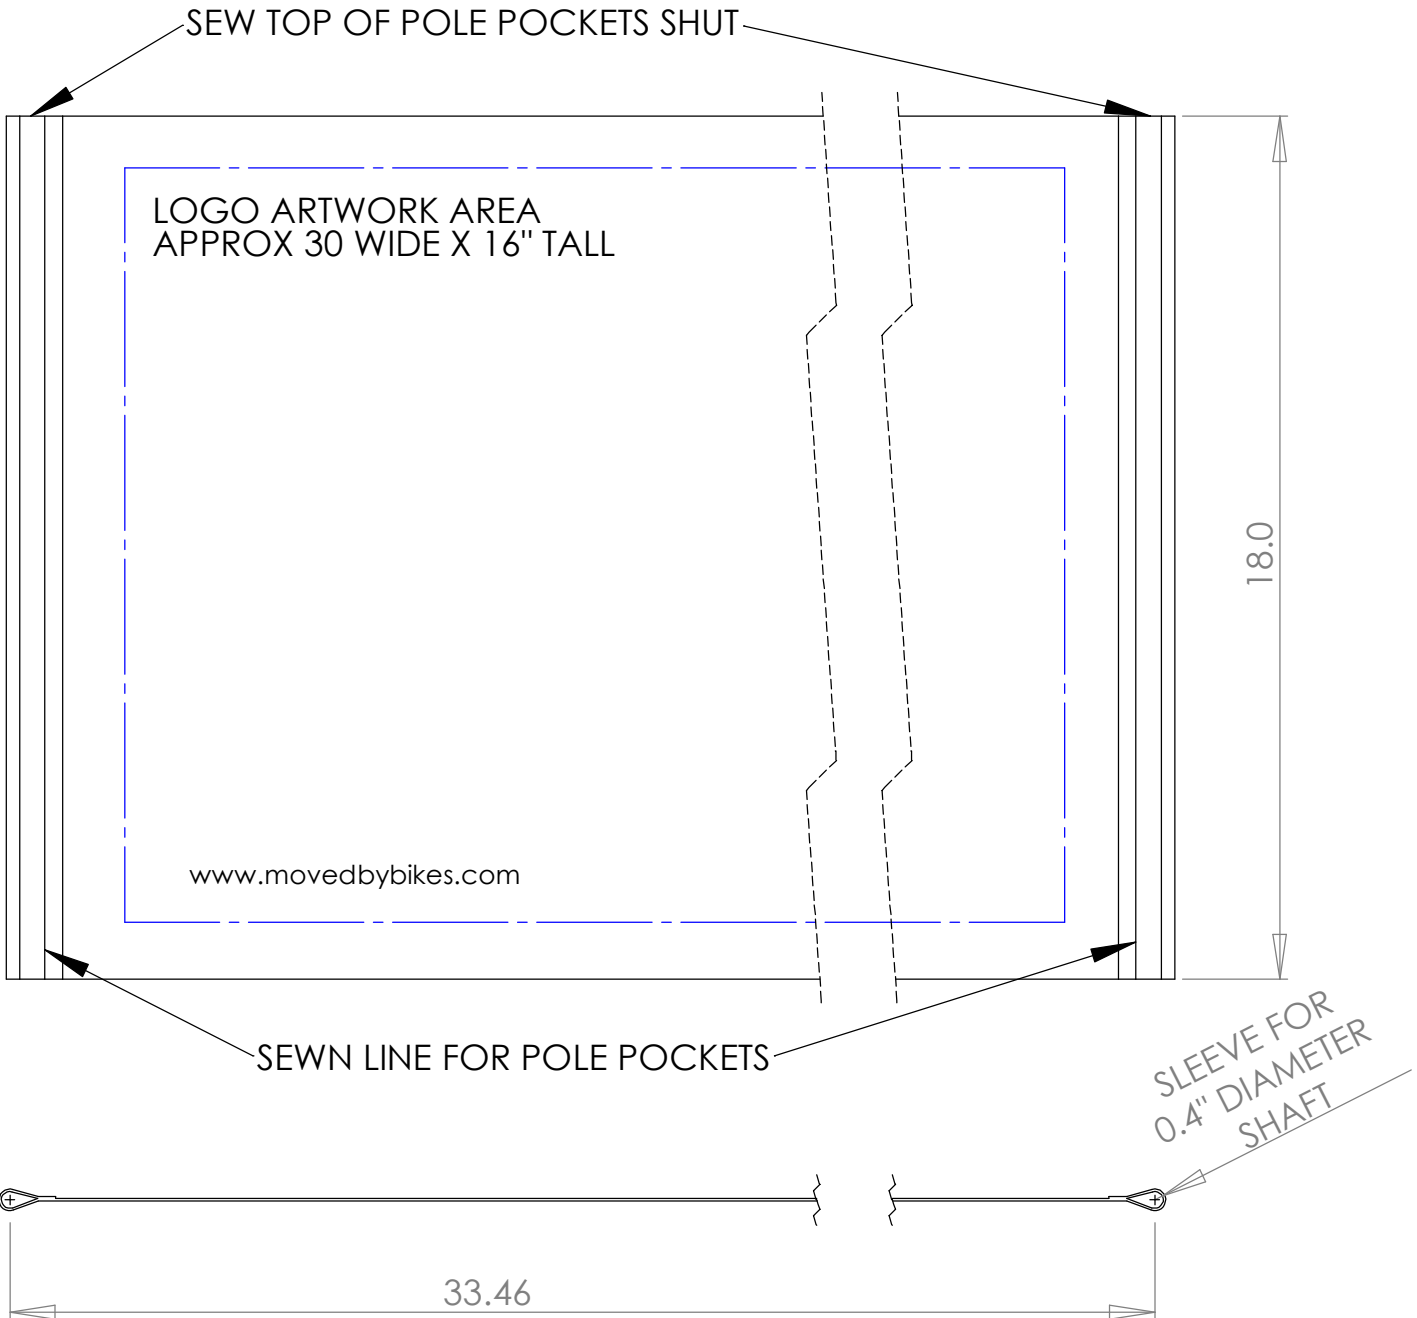

SEWN BANNER FROM STANDARD VINYL SIGN MATERIALS (EXACT MATERIAL MAY VARY)

BANNER HAS TWO SEWN POCKETS DOWN OUTSIDE EDGE OF SIGN TO SLIDE OVER "BANNER MASTS". POCKETS MUST BE SEWN SHUT AT THEIR TOP END TO KEEP THE BANNER ON THE MASTS

PRINTING ON BANNERS WILL FIT ROUGHLY IN THE 15" WIDE BY 16" TALL AREA SHOWN. BANNERS CAN BE PRINTED OR DECORATED WITH CUT VINYL

<p><b>PROPRIETARY AND CONFIDENTIAL</b></p> <p>THE INFORMATION CONTAINED IN THIS DRAWING IS THE SOLE PROPERTY OF MOVED BY BIKES. ANY REPRODUCTION IN PART OR AS A WHOLE WITHOUT THE WRITTEN PERMISSION OF MOVED BY BIKES IS PROHIBITED.</p>	<p>DIMENSIONS ARE IN INCHES</p>	<p>DRAWN</p>	<p>NAME</p>	<p>DATE</p>		<p>PART #</p> <p><b>VBR036</b></p>	<p>PART NAME</p> <p><b>BANNER SINGLE WIDTH</b></p>	<p>REV.</p> <p><b>B</b></p>		
	<p>STANDARD TOLERANCES:</p> <p>0.000 -&gt; +/- 0.003</p> <p>0.00 -&gt; +/- 0.01</p> <p>0.0 -&gt; +/- 0.1</p> <p>0 DEG -&gt; +/- 1 DEG</p>	<p>JST</p>	<p>081514</p>	<p>SCALE 1:1</p>					<p>WEIGHT:</p>	<p>SHEET 1 OF 1</p>

PRINTING ON BANNERS WILL FIT ROUGHLY IN THE 30" WIDE BY 16" TALL AREA SHOWN. BANNERS CAN BE PRINTED OR DECORATED WITH CUT VINYL

SLEEVE FOR 0.4" DIAMETER SHAFT

<b>PROPRIETARY AND CONFIDENTIAL</b> THE INFORMATION CONTAINED IN THIS DRAWING IS THE SOLE PROPERTY OF MOVED BY BIKES. ANY REPRODUCTION IN PART OR AS A WHOLE WITHOUT THE WRITTEN PERMISSION OF MOVED BY BIKES IS PROHIBITED.	DIMENSIONS ARE IN INCHES  STANDARD TOLERANCES: 0.000 -> +/- 0.003 0.00 -> +/- 0.01 0.0 -> +/- 0.1  0 DEG -> +/- 1 DEG	DRAWN  JST	NAME  JST	DATE  081514		PART # VBR035	PART NAME BANNER DOUBLE WIDTH	REV. B
	SCALE 1:1		WEIGHT:			SHEET 1 OF 1		