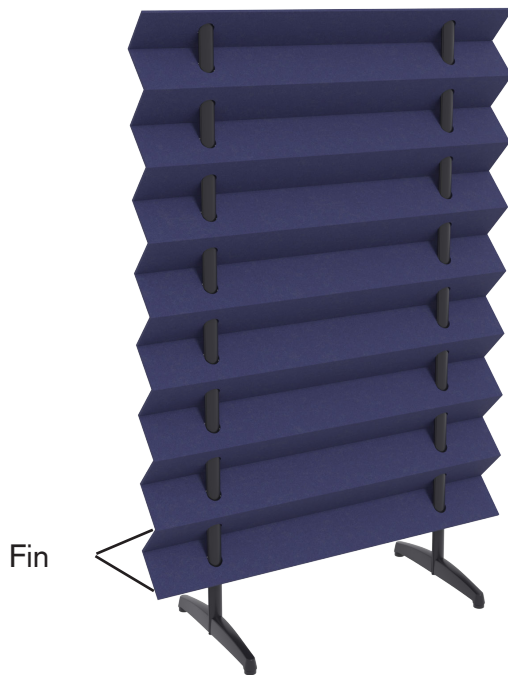

To add that little extra flair, each Zag Wall can be configured with multiple colors to complete your décor or match your brand.

- Acoustic EchoScape material available in 2 thicknesses
3/8" (9mm) - NRC rated 0.85 - available in 19 colors
3/4" (18mm) - NRC rated 0.90 - available in 8 colors
- Multiple colors available for fin pieces based on Zag Wall height
64"H - 7 Fins 1 or 2 colors available
72"H - 8 Fins 1 or 2 colors available
80"H - 9 Fins 1 or 3 colors available
- Several widths and heights available
- Foot options include casters and 2 styles of free-standing feet
- Silver or Black Frame Options
- Easy and quick assembly
- Made in the USA
- Custom sizes available
- Assembly Required

ZAG WALL™

Model	Width	Height	Frame Color	Foot Options	Material Thickness and Color Options by Height*	
					P1_is 3/8" 9mm	P3_is 3/4" 18mm EchoScape
ZW Zag Wall™	36" 47.5" 60"	64" 72" 80"	AA Satin Aluminum BK Black	4E EuroCast 4 wheels 4F Euro Free-Standing F Free-Standing	62"H	1 Color - 7P1_ 7 Fins 7P3_ 7 Fins 2 Colors - 4P1_ or 4P3_ - 4 Fins Color 1 3P1_ or 3P3_ - 3 Fins Color 2
					74"H	1 Color - 8P1_ 8 Fins 8P3_ 8 Fins 2 Colors - 4P1_ or 4P3_ - 4 Fins Color 1 4P1_ or 4P3_ - 4 Fins Color 2
					80"H	1 Color - 9P1_ 9 Fins 9P3_ 9 Fins 3 Colors - 3P1_ or 3P3_ - 3 Fins Color 1 3P1_ or 3P3_ - 3 Fins Color 2 3P1_ or 3P3_ - 3 Fins Color 3

*Note: When choosing multiple colors, material thickness must remain the same.

64"H COLOR OPTIONS

Zag Wall - 64"
7 Fins - One Color
Shown: Oat with Free-Standing Feet

Zag Wall - 64"
7 Fins - 4 Fins in Color 1 and 3 Fins in Color 2
Shown: Color 1 - Ash, Color 2 - Iced Grey with Free-Standing Feet

72"H COLOR OPTIONS

Zag Wall - 72"
8 Fins - One Color
Shown: Cobalt with Euro Free-Standing Feet

Zag Wall - 72"
8 Fins - 4 Fins in Color 1 and 4 Fins in Color 2
Shown: Color 1 - Cocoa, Color 2 - Moss with Euro Free-Standing Feet