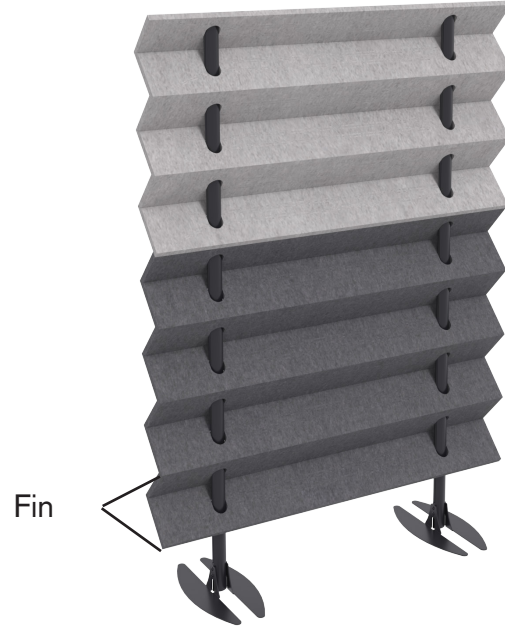

To add that little extra flair, each Zag Wall can be configured with multiple colors to complete your décor or match your brand.

- Acoustic EchoScape material available in 2 thicknesses
3/8" (9mm) - NRC rated 0.85 - available in 19 colors
3/4" (18mm) - NRC rated 0.90 - available in 8 colors
- Multiple colors available for fin pieces based on Zag Wall height
64"H - 7 Fins 1 or 2 colors available
72"H - 8 Fins 1 or 2 colors available
80"H - 9 Fins 1 or 3 colors available
- Several widths and heights available
- Foot options include casters and 2 styles of free-standing feet
- Silver or Black Frame Options
- Easy and quick assembly
- Made in the USA
- Custom sizes available
- Assembly Required

ZAG WALL™

Model	Width	Height	Frame Color	Foot Options	Material Thickness and Color Options by Height*	
					P1_is 3/8" 9mm	P3_is 3/4" 18mm EchoScape
ZW Zag Wall™	36" 47.5" 60"	64" 72" 80"	AA Satin Aluminum BK Black	4E EuroCast 4 wheels 4F Euro Free-Standing F Free-Standing	62"H	1 Color - 7P1_ 7 Fins 7P3_ 7 Fins 2 Colors - 4P1_ or 4P3_ - 4 Fins Color 1 3P1_ or 3P3_ - 3 Fins Color 2
					74"H	1 Color - 8P1_ 8 Fins 8P3_ 8 Fins 2 Colors - 4P1_ or 4P3_ - 4 Fins Color 1 4P1_ or 4P3_ - 4 Fins Color 2
					80"H	1 Color - 9P1_ 9 Fins 9P3_ 9 Fins 3 Colors - 3P1_ or 3P3_ - 3 Fins Color 1 3P1_ or 3P3_ - 3 Fins Color 2 3P1_ or 3P3_ - 3 Fins Color 3

*Note: When choosing multiple colors, material thickness must remain the same.

64"H COLOR OPTIONS

Zag Wall - 64"
7 Fins - One Color
Shown: Oat with Free-Standing Feet

Zag Wall - 64"
7 Fins - 4 Fins in Color 1 and 3 Fins in Color 2
Shown: Color 1 - Ash, Color 2 - Iced Grey with Free-Standing Feet