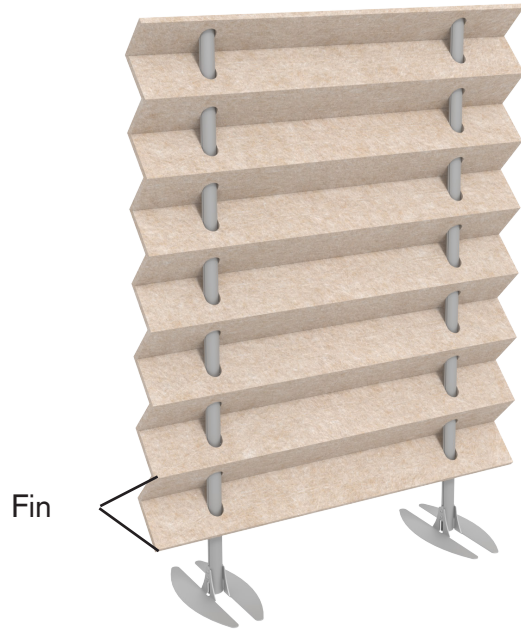

64"H COLOR OPTIONS

Zag Wall - 64"
7 Fins - One Color
Shown: Oat with Free-Standing Feet