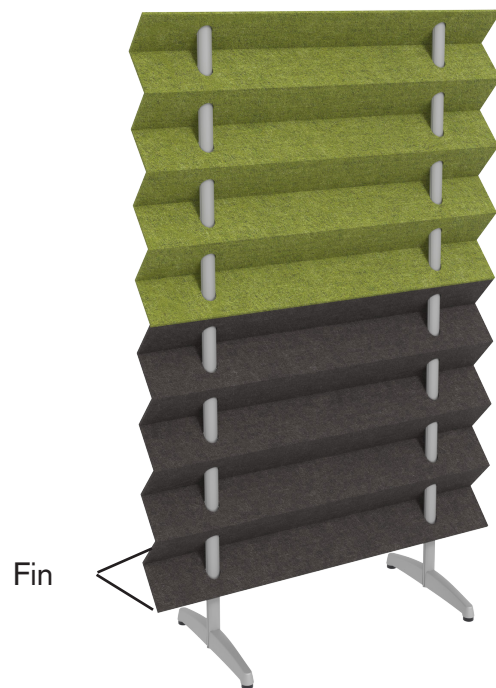

To add that little extra flair, each Zag Wall can be configured with multiple colors to complete your décor or match your brand.

- Acoustic EchoScape material available in 2 thicknesses
3/8" (9mm) - NRC rated 0.85 - available in 19 colors
3/4" (18mm) - NRC rated 0.90 - available in 8 colors
- Multiple colors available for fin pieces based on Zag Wall height
64"H - 7 Fins 1 or 2 colors available
72"H - 8 Fins 1 or 2 colors available
80"H - 9 Fins 1 or 3 colors available
- Several widths and heights available
- Foot options include casters and 2 styles of free-standing feet
- Silver or Black Frame Options
- Easy and quick assembly
- Made in the USA
- Custom sizes available
- Assembly Required

ZAG WALL™

Model	Width	Height	Frame Color	Foot Options	Material Thickness and Color Options by Height*	
					P1_is 3/8" 9mm	P3_is 3/4" 18mm EchoScape
ZW Zag Wall™	36" 47.5" 60"	64" 72" 80"	AA Satin Aluminum BK Black	4E EuroCast 4 wheels 4F Euro Free-Standing F Free-Standing	62"H	1 Color - 7P1_ 7 Fins 7P3_ 7 Fins 2 Colors - 4P1_ or 4P3_ - 4 Fins Color 1 3P1_ or 3P3_ - 3 Fins Color 2
					74"H	1 Color - 8P1_ 8 Fins 8P3_ 8 Fins 2 Colors - 4P1_ or 4P3_ - 4 Fins Color 1 4P1_ or 4P3_ - 4 Fins Color 2
					80"H	1 Color - 9P1_ 9 Fins 9P3_ 9 Fins 3 Colors - 3P1_ or 3P3_ - 3 Fins Color 1 3P1_ or 3P3_ - 3 Fins Color 2 3P1_ or 3P3_ - 3 Fins Color 3

*Note: When choosing multiple colors, material thickness must remain the same.

64"H COLOR OPTIONS

Zag Wall - 64"
7 Fins - One Color
Shown: Oat with Free-Standing Feet

Zag Wall - 64"
7 Fins - 4 Fins in Color 1 and 3 Fins in Color 2
Shown: Color 1 - Ash, Color 2 - Iced Grey with Free-Standing Feet

72"H COLOR OPTIONS

Zag Wall - 72"
8 Fins - One Color
Shown: Cobalt with Euro Free-Standing Feet

Zag Wall - 72"
8 Fins - 4 Fins in Color 1 and 4 Fins in Color 2
Shown: Color 1 - Cocoa, Color 2 - Moss with Euro Free-Standing Feet