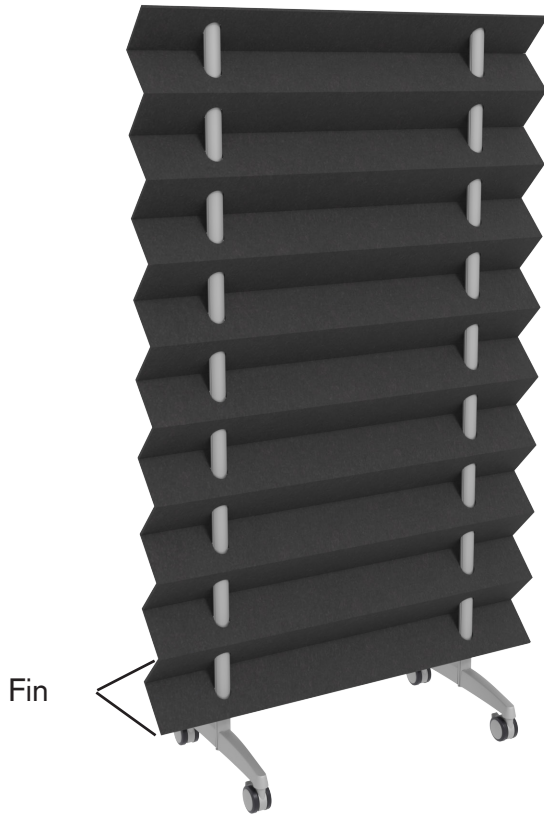

*Note: When choosing multiple colors, material thickness must remain the same.

64"H COLOR OPTIONS

Zag Wall - 64"
7 Fins - One Color
Shown: Oat with Free-Standing Feet

Zag Wall - 64"
7 Fins - 4 Fins in Color 1 and 3 Fins in Color 2
Shown: Color 1 - Ash, Color 2 - Iced Grey with Free-Standing Feet

72"H COLOR OPTIONS

Zag Wall - 72"
8 Fins - One Color
Shown: Cobalt with Euro Free-Standing Feet

Zag Wall - 72"
8 Fins - 4 Fins in Color 1 and 4 Fins in Color 2
Shown: Color 1 - Cocoa, Color 2 - Moss with Euro Free-Standing Feet

ZAG WALL™

80"H COLOR OPTIONS

Zag Wall - 80"

9 Fins - One Color

Shown: Charcoal with Eurocasters

Zag Wall - 80"

9 Fins - 3 Fins in Color 1, 3 Fins in Color 2, and 3 Fins in Color 3

Shown: Color 1 - Midnight, Color 2 - Denim, and Color 3 - Spruce