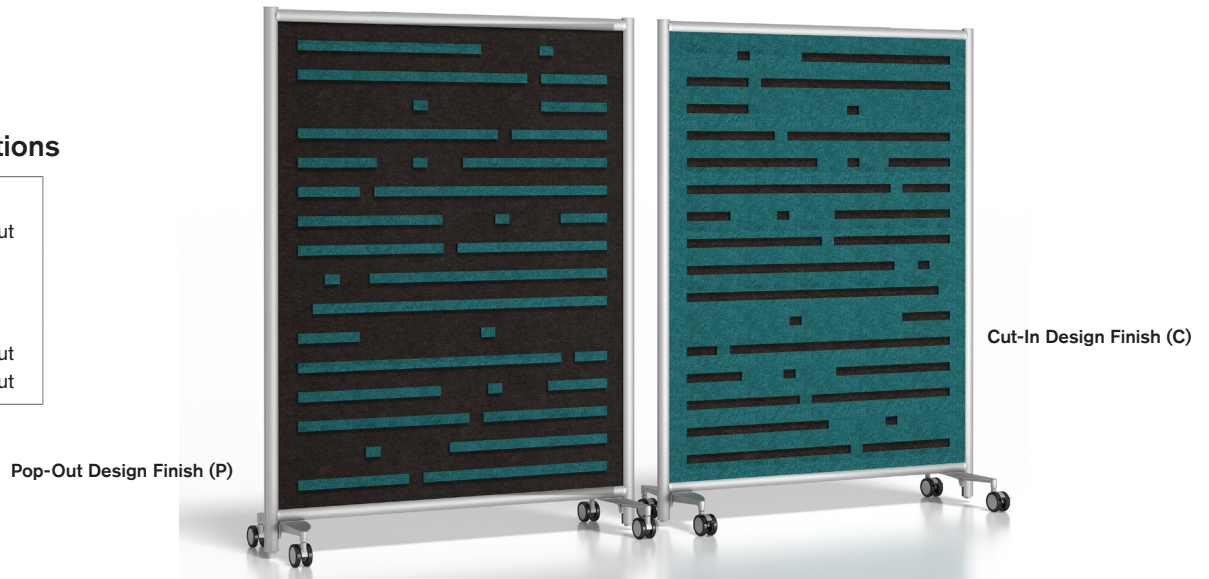

ECHODECO™ VILLA WALL™

Price Effective - January 1, 2022

ARTISTRY™ ROOM DIVIDERS

Acoustic, decorative, and mobile—the freestanding EchoDeco™ Villa Wall™ fits the bill to complete any space. Versatile and functional, the EchoDeco Villa Wall can be hinged together to create quiet huddle spaces, break rooms, waiting rooms and private work areas without incurring costly construction. For an instant reconfiguration, add casters to move walls whenever and wherever needed.

EchoDeco Villa Walls divide space and provide acoustic comfort with a “WOW” factor. Our 2-sided wall features your design differently on each side. One side will feature your cut-in design on top of your base color. The opposite side uses the pop-out pieces from your design to allow the base color to take center stage.

D002 Fizzy

Design Finish Options

| | |
|----|--------------------------------------|
| CP | Side 1 - Cut-In Side 2 - Pop-Out |
| CC | Side 1 - Cut-In Side 2 - Cut-In |
| PP | Side 1 - Pop-Out Side 2 - Pop-Out |

D005 Dash

Design Finish Options

| | |
|----|--------------------------------------|
| CP | Side 1 - Cut-In Side 2 - Pop-Out |
| CC | Side 1 - Cut-In Side 2 - Cut-In |
| PP | Side 1 - Pop-Out Side 2 - Pop-Out |