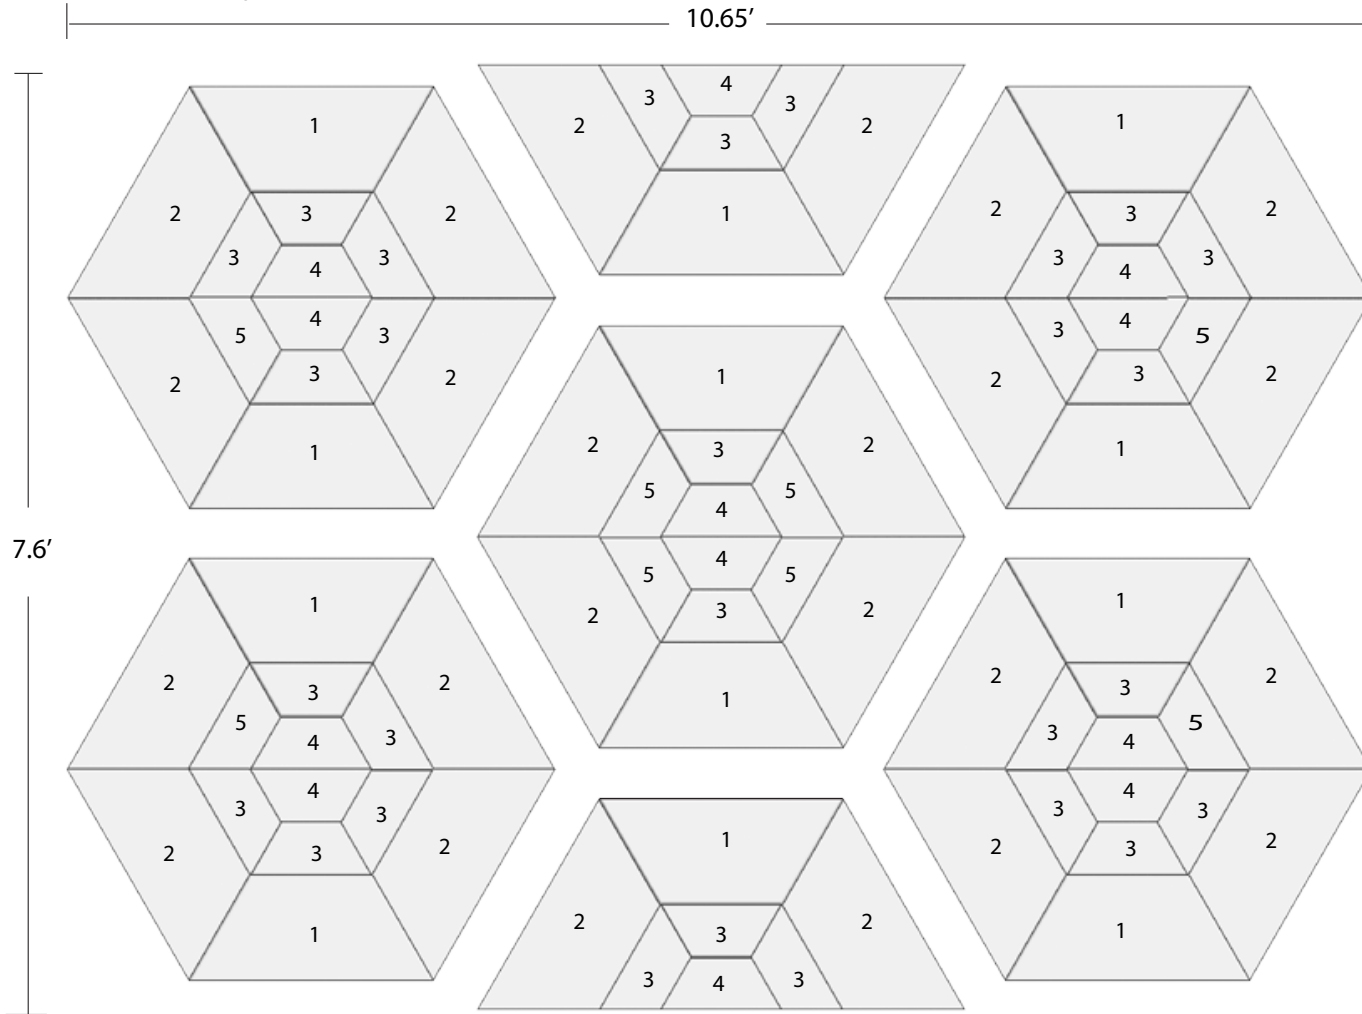

ECHODECO™ SHAPES DESIGN D405

Price Effective - January 1, 2022

| Color Code* | |
|---|-----------|
|  | A - Ash |
|  | B - Slate |
|  | C - Ruby |

* Reference color image of design D405

| EchoDeco Shapes Design | List Price | Adhesive Removable Mount (Optional) | Mount Qty | List Price |
|------------------------|----------------|-------------------------------------|-----------|--------------|
| ESK-D405-00-05-08 | \$4,882 | WR215 | 215 | \$612 |

| No. | Shape | Edge Finish | Size | Material Thickness | Color Code* | Qty |
|-----|-----------|-------------|------|--------------------|-------------|-----|
| 1 | Trapezoid | Straight | 24" | 3/4" | A | 12 |
| 2 | Trapezoid | Straight | 24" | 3/4" | B | 24 |
| 3 | Trapezoid | Straight | 12" | 3/8" | A | 28 |
| 4 | Trapezoid | Straight | 12" | 3/4" | A | 12 |
| 5 | Trapezoid | Straight | 12" | 3/8" | C | 8 |