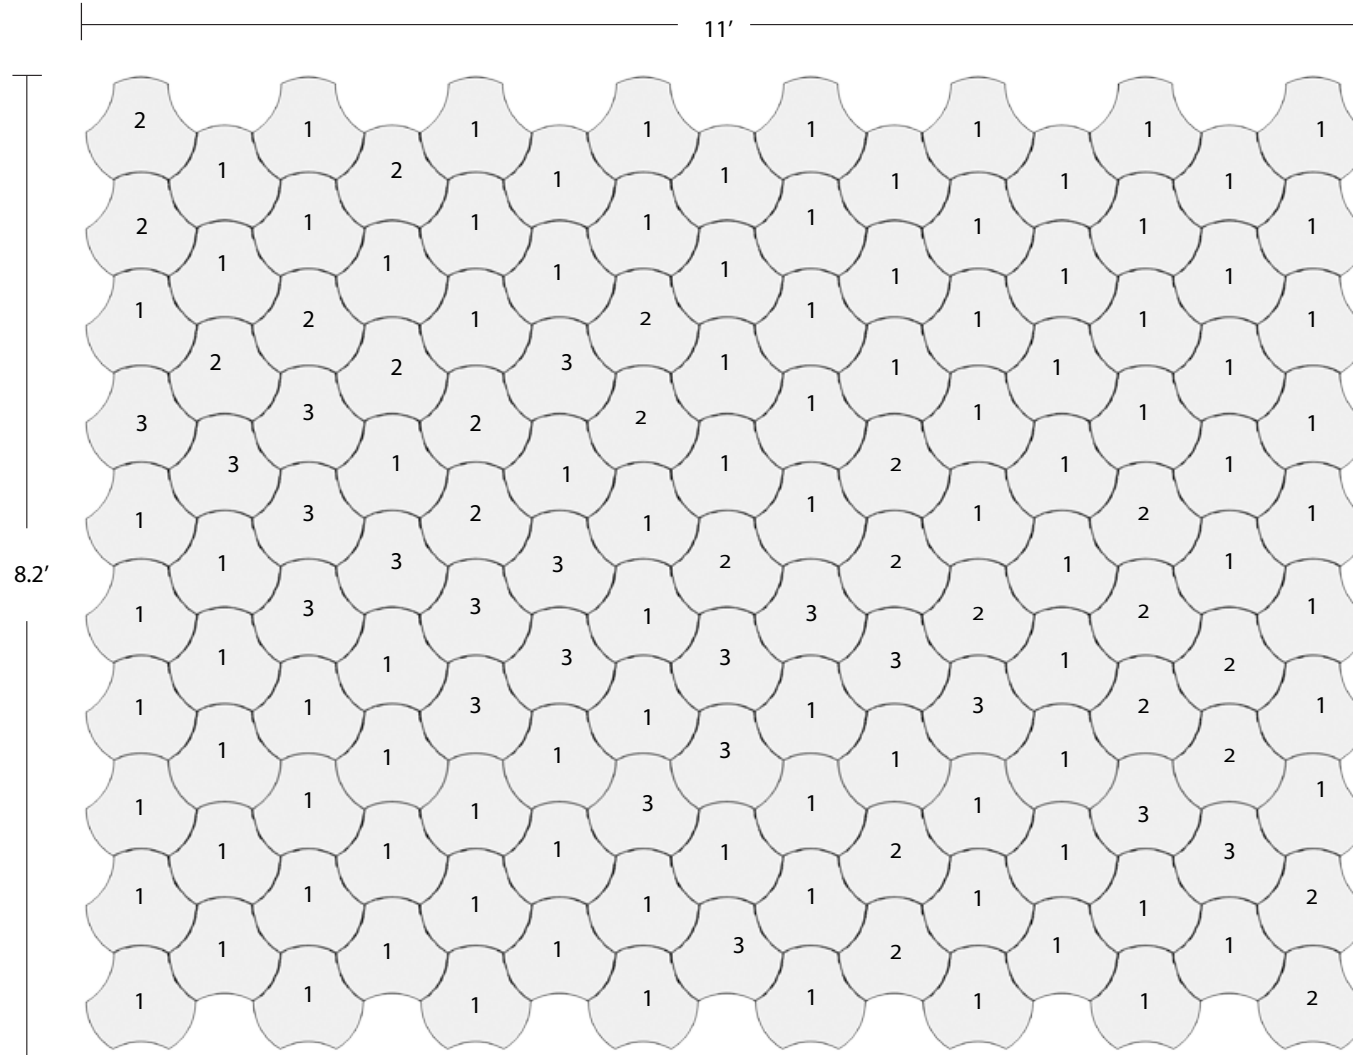

ECHODECO™ SHAPES DESIGN D410

Price Effective - January 1, 2022

Color Code*	
	A - Iced Grey
	B - Violet
	C - Charcoal

* Reference color image of design D410

EchoDeco Shapes Design	List Price	Adhesive Removable Mount (Optional)	Mount Qty	List Price
ESK-D410-06-10-01	\$4,728	W.R455	455	\$1,287

Row	Shape	Edge Finish	Size	Material Thickness	Color Code*	Qty
1	Scale	Straight	12"	3/8"	A	100
2	Scale	Straight	12"	3/8"	B	23
3	Scale	Straight	12"	3/8"	C	20