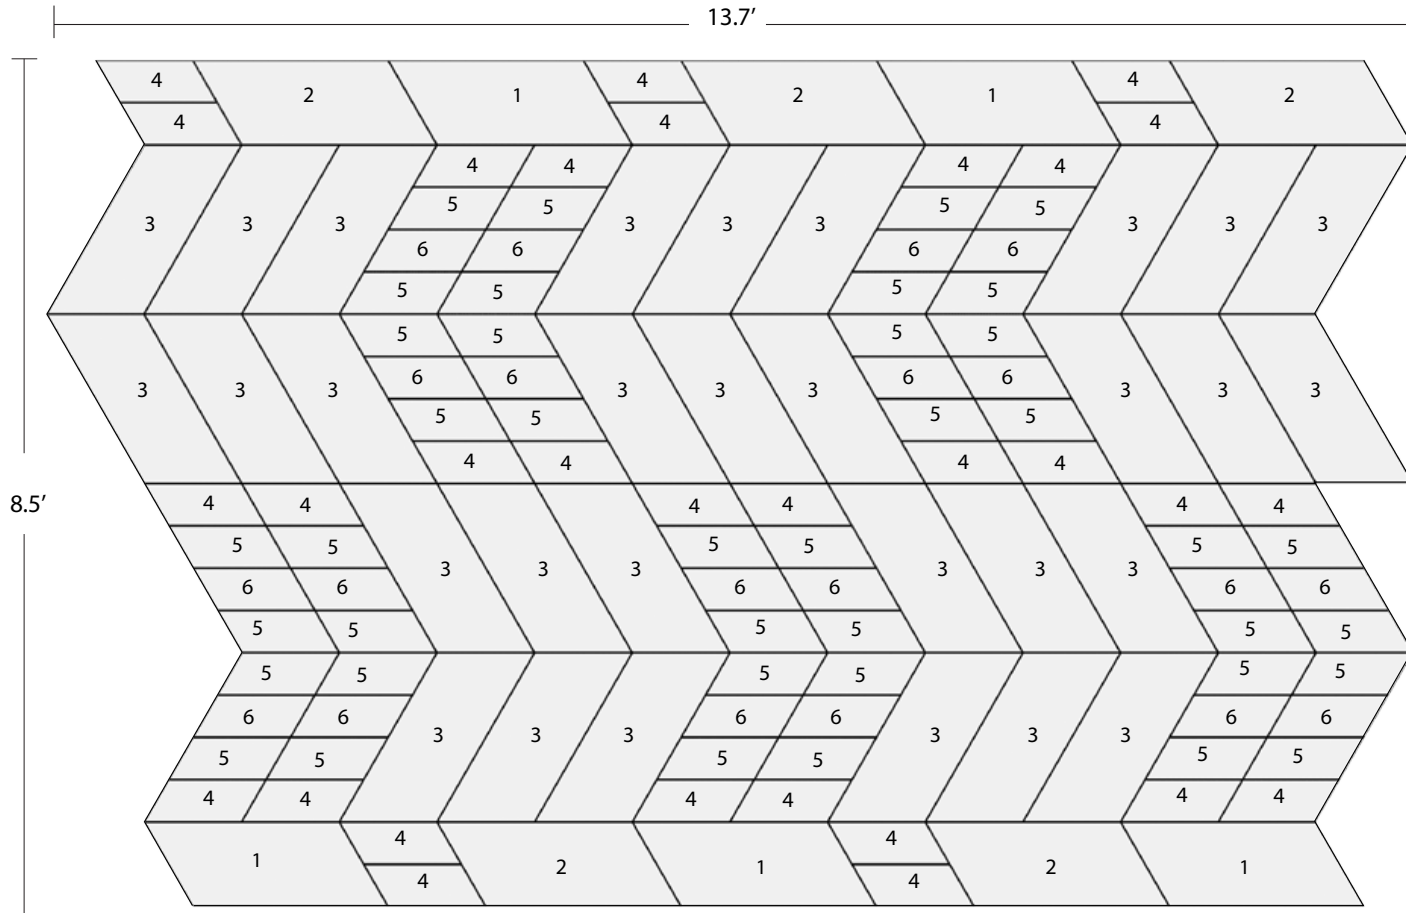

ECHODECO™ SHAPES DESIGN D409

Price Effective - January 1, 2022

Color Code*	
	A - Cobalt
	B - Aqua
	C - Slate
	D - Tangerine

* Reference color image of design D409

EchoDeco Shapes Design	List Price	Adhesive Removable Mount (Optional)	Mount Qty	List Price
ESK-D409-02-15-05-09	\$4,379	W.R350	350	\$996

No.	Shape	Edge Finish	Size	Material Thickness	Color Code*	Qty
1	Parallelogram	Straight	24"	3/8"	D	4
2	Parallelogram	Straight	24"	3/8"	C	5
3	Parallelogram	Straight	24"	3/8"	A	30
4	Parallelogram	Straight	12"	3/8"	C	28
5	Parallelogram	Straight	12"	3/8"	B	40
6	Parallelogram	Straight	12"	3/8"	A	20