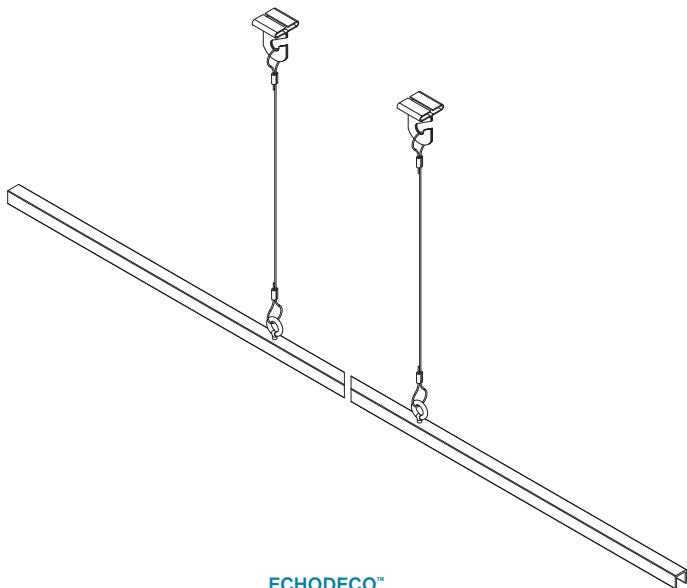

ECHODECO™ WALL PANELS

D023 - PINWHEEL SIZES

23.5" x 47"

47" x 47"

47" x 70"

47" x 94"

47" x 94"

47" x 70"

47" x 47"

23.5" x 47"

ECHODECO™
D023 - PINWHEEL

ECHODECO™
METAL CHANNEL HANGING KIT FOR
ACT GRID CEILING

ECHODECO™
METAL CHANNEL HANGING KIT FOR
NON-GRID CEILING

ECHODECO™
STRAP MOUNT

MATERIAL OPTIONS

ECHOSCAPE™ 3/8" (9MM)