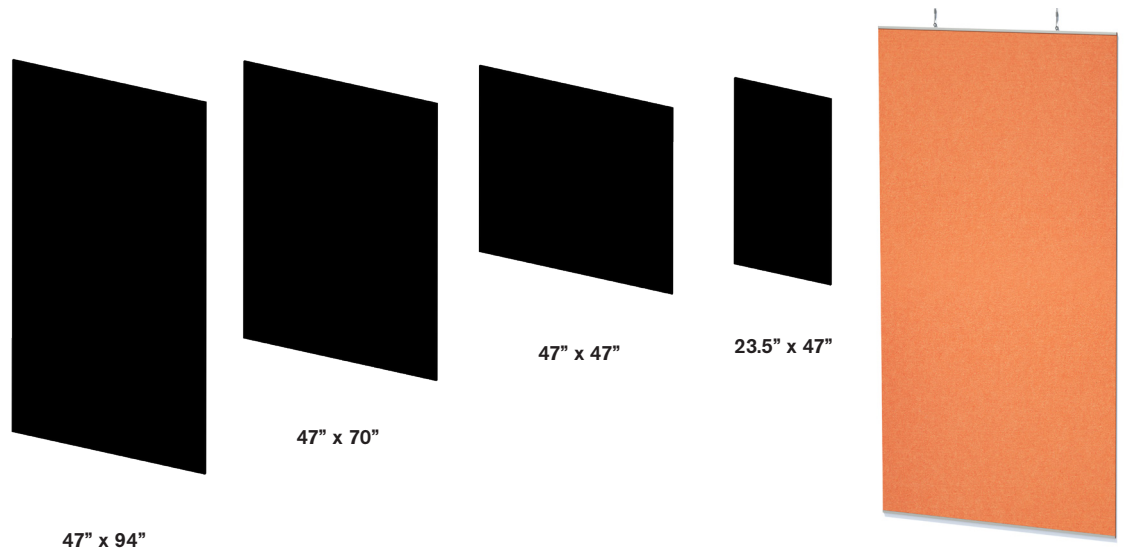

**ECHODECO™ WALL PANELS - SINGLE SOLID PANEL
MATERIAL THICKNESS 3/8" (9MM)**

Width	Height	Weights (lbs)	Solid Panel 3/8" (9mm)	Metal Channel Hanging Kit (Optional) for single solid panel (9mm) and ACT grid ceiling		Metal Channel Hanging Kit (Optional) for single solid panel (9mm) and non-grid ceiling		Strap Mounts 3 Hole (Set of 3 pc) SM3
				EDCH9-24	EDCH9-47	EDCH9-24-P	EDCH9-47-P	
23.5"	47"	4	$235	+$100	+$160	+$140	+$200	$35
47"	47"	8	$365	N/A	+$160	N/A	+$200	
47"	70"	11	$520	N/A	+$160	N/A	+$200	
47"	94"	14	$720	N/A	+$160	N/A	+$200	

**ECHODECO™ WALL PANELS - SINGLE SOLID PANEL
MATERIAL THICKNESS 3/4" (18MM)**

Width	Height	Weights (lbs)	Solid Panel 3/4" (18mm)	Metal Channel Hanging Kit (Optional) for single solid panel (18mm) and ACT grid ceiling		Metal Channel Hanging Kit (Optional) for single solid panel (18mm) and non-grid ceiling		Strap Mounts 3 Hole (Set of 3 pc) SM3
				EDCH18-24	EDCH18-47	EDCH18-24-P	EDCH18-47-P	
23.5"	47"	6	$365	+$130	+$190	+$170	+$230	$35
47"	47"	13	$590	N/A	+$190	N/A	+$230	
47"	70"	18	$950	N/A	+$190	N/A	+$230	
47"	94"	23	$1,135	N/A	+$190	N/A	+$230	

D000 - SOLID PANEL SIZES
23.5" x 47"
47" x 47"
47" x 70"
47" x 94"

NOTE:

All pricing in USD