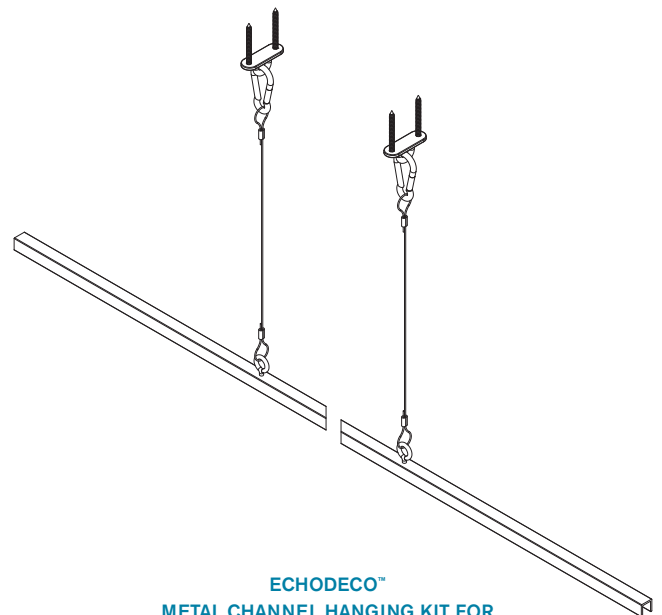

47" x 47"

23.5" x 47"

ECHODECO™
D023 - PINWHEEL

ECHODECO™
METAL CHANNEL HANGING KIT FOR
ACT GRID CEILING

ECHODECO™
METAL CHANNEL HANGING KIT FOR
NON-GRID CEILING

ECHODECO™
STRAP MOUNT

MATERIAL OPTIONS

ECHOSCAPE™ 3/8" (9MM)