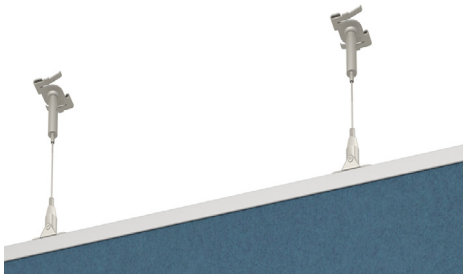

94"W x 47"H

47"W x 94"H

47" x 94"

47" x 70"

47" x 47"

23.5" x 47"

**CEILING MOUNT OPTIONS**

**ACT GRID CEILING MOUNT  
(G)**  
COMPATIBLE WITH STANDARD 1"  
(15/16") CEILING GRIDS