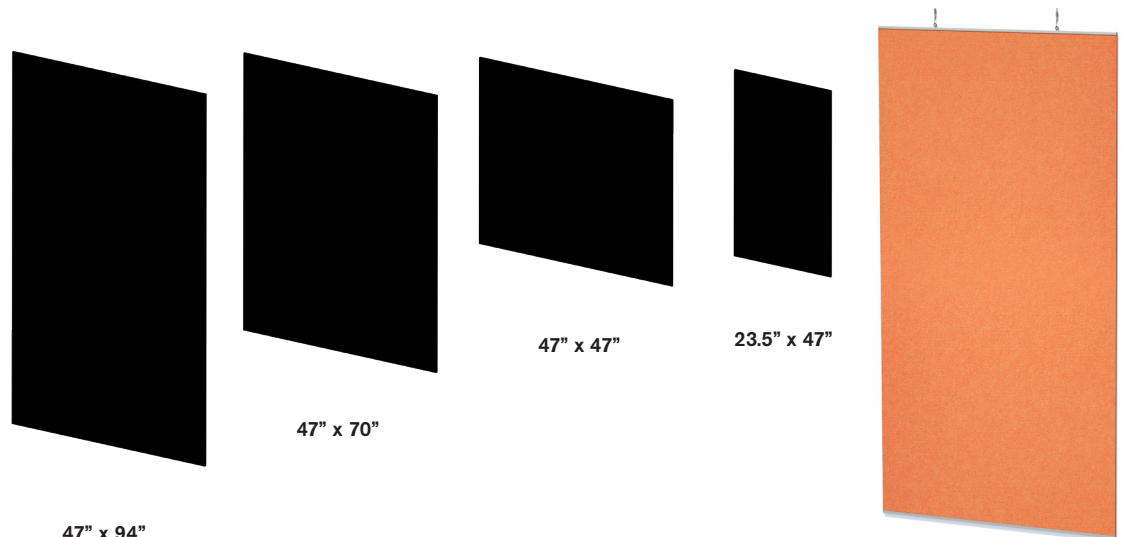

ECHODECO® WALL PANELS - SINGLE SOLID PANEL
MATERIAL THICKNESS 3/8" (9MM)

Width	Height	Weight (lbs)	9mm Solid Panel (List Price)	Ceiling Mount Options				Wall Mounting Options			Acoustic Sq. Ft.	
				Metal Channel Hanging Kit Ceiling Attachment Options G= ACT Grid P= Permanent L= Loop				Strap Mounts	Standoff Mount (S or B)			
				G, P, OR L 23.5	G, P, OR L 47	G, P, OR L 70	G, P, OR L 94		SM3	SO4	SO6	
23.5"	47"	4	$255	+$130	+$190	N/A	N/A	$35	$60	N/A	8	
47"	47"	8	$400	N/A	+$190	N/A	N/A		$60	N/A	15	
47"	70"	11	$570	N/A	+$190	$260	N/A		N/A	$90	23	
47"	94"	14	$785	N/A	+$190	N/A	$300		N/A	$90	31	

ECHODECO® WALL PANELS - SINGLE SOLID PANEL
MATERIAL THICKNESS 3/4" (18MM)

Width	Height	Weight (lbs)	18mm Solid Panel (List Price)	Ceiling Mount Options				Wall Mounting Options			Acoustic Sq. Ft.	
				Metal Channel Hanging Kit Ceiling Attachment Options G= ACT Grid P= Permanent L= Loop				Strap Mounts	Standoff Mount (S or B)			
				G, P, OR L 23.5	G, P, OR L 47	G, P, OR L 70	G, P, OR L 94		SM3	SO4	SO6	
23.5"	47"	4	$400	+$130	+$190	N/A	N/A	$35	$60	N/A	8	
47"	47"	8	$645	N/A	+$190	N/A	N/A		$60	N/A	15	
47"	70"	11	$1,035	N/A	+$190	$260	N/A		N/A	$90	23	
47"	94"	14	$1,235	N/A	+$190	N/A	$300		N/A	$90	31	

D000 - SOLID PANEL SIZES
23.5" x 47"
47" x 47"
47" x 70"
47" x 94"

NOTE:
All pricing in USD

ECHODECO®
D000 - SOLID PANEL