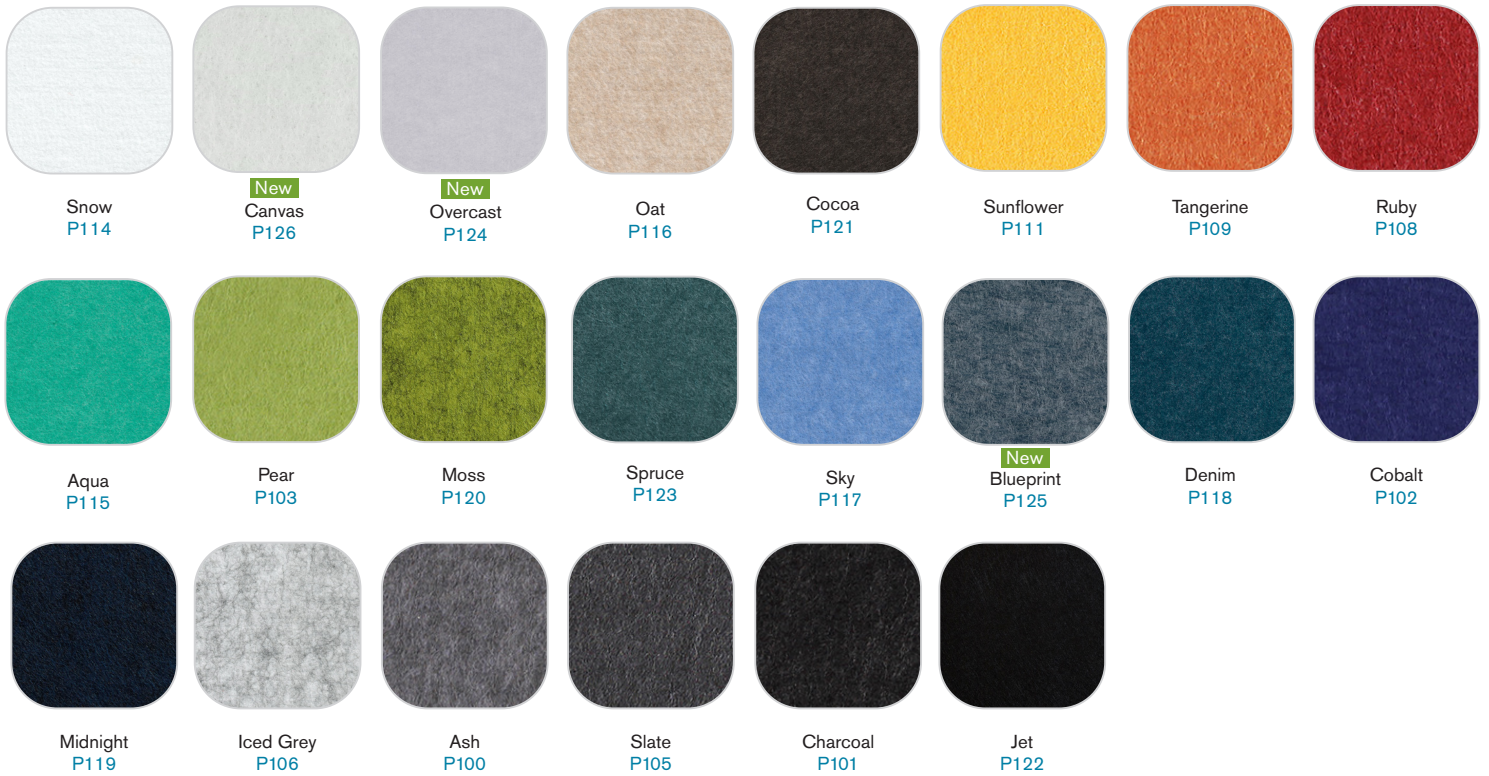

MATERIAL OPTIONS

ECHOSCAPE™ 3/8" (9MM)