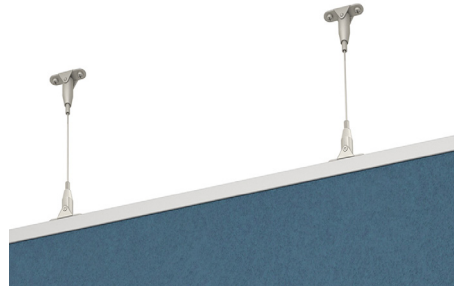

94"W x 47"H

47"W x 94"H

47" x 94"

47" x 70"

47" x 47"

23.5" x 47"

**CEILING MOUNT OPTIONS**

**ACT GRID CEILING MOUNT  
(G)**  
COMPATIBLE WITH STANDARD 1"  
(15/16") CEILING GRIDS