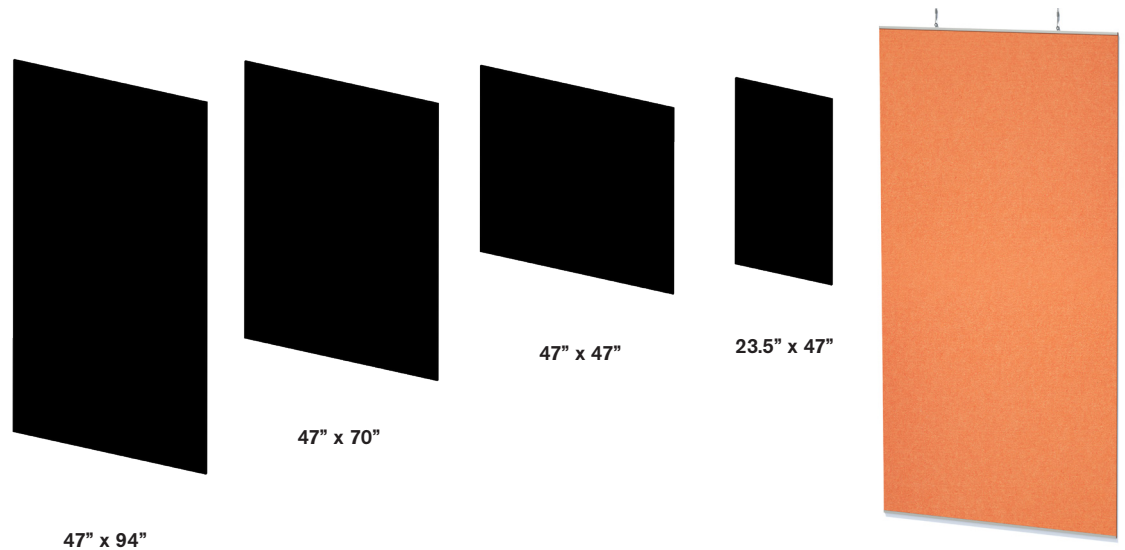

ECHODECO™ WALL PANELS - SINGLE SOLID PANEL MATERIAL THICKNESS 3/8" (9MM)

Width	Height	Solid Panel 3/8" (9mm)	Metal Channel Hanging Kit (Optional) for single solid panel (9mm) and ACT grid ceiling		Metal Channel Hanging Kit (Optional) for single solid panel (9mm) and non-grid ceiling		Strap Mounts 3 Hole (Set of 3 pc)
			EDCH9-24	EDCH9-47	EDCH9-24-P	EDCH9-47-P	
23.5"	47"	$215	+$100	+$160	+$140	+$200	$35
47"	47"	$330	N/A	+$160	N/A	+$200	
47"	70"	$480	N/A	+$160	N/A	+$200	
47"	94"	$655	N/A	+$160	N/A	+$200	

ECHODECO™ WALL PANELS - SINGLE SOLID PANEL MATERIAL THICKNESS 3/4" (18MM)

Width	Height	Solid Panel 3/4" (18mm)	Metal Channel Hanging Kit (Optional) for single solid panel (18mm) and ACT grid ceiling		Metal Channel Hanging Kit (Optional) for single solid panel (18mm) and non-grid ceiling		Strap Mounts 3 Hole (Set of 3 pc)
			EDCH18-24	EDCH18-47	EDCH18-24-P	EDCH18-47-P	
23.5"	47"	$330	+$130	+$190	+$170	+$230	$35
47"	47"	$540	N/A	+$190	N/A	+$230	
47"	70"	$870	N/A	+$190	N/A	+$230	
47"	94"	$1,040	N/A	+$190	N/A	+$230	

D000 - SOLID PANEL SIZES
23.5" x 47"
47" x 47"
47" x 70"
47" x 94"

NOTE:

All pricing in USD