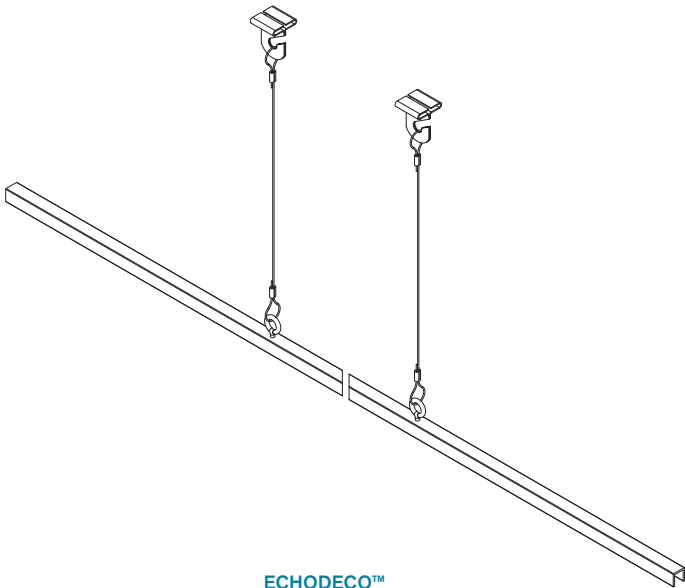

ECHODECO™
D022 - AZTEC

ECHODECO™ WALL PANELS

D023 - PINWHEEL SIZES

- 23.5" x 47"
- 47" x 47"
- 47" x 70"
- 47" x 94"

47" x 94"

47" x 70"

47" x 47"

23.5" x 47"

ECHODECO™
D023 - PINWHEEL

ECHODECO™
METAL CHANNEL HANGING KIT FOR
ACT GRID CEILING

ECHODECO™
METAL CHANNEL HANGING KIT FOR
NON-GRID CEILING

ECHODECO™
STRAP MOUNT

MATERIAL OPTIONS

ECHOSCAPE™ 3/8" (9MM)

Snow
P114