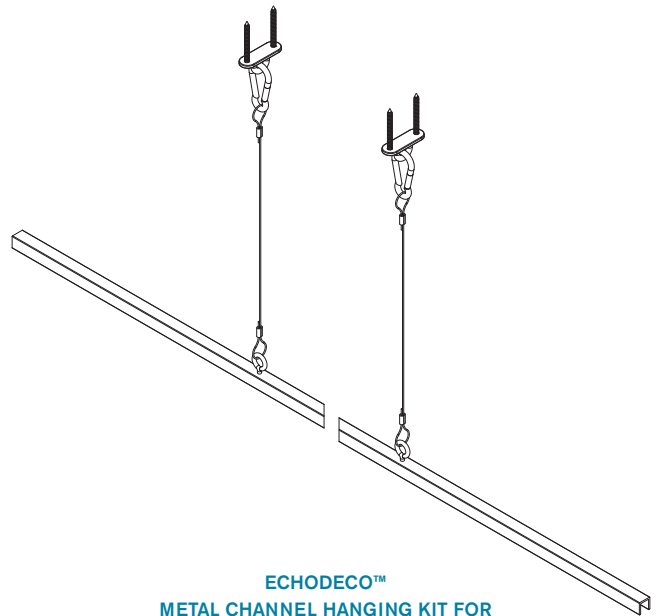

ECHODECO™
D022 - AZTEC

ECHODECO™ WALL PANELS

D023 - PINWHEEL SIZES

- 23.5" x 47"
- 47" x 47"
- 47" x 70"
- 47" x 94"

47" x 94"

47" x 70"

47" x 47"

23.5" x 47"

ECHODECO™
D023 - PINWHEEL

ECHODECO™
METAL CHANNEL HANGING KIT FOR
ACT GRID CEILING

ECHODECO™
METAL CHANNEL HANGING KIT FOR
NON-GRID CEILING

ECHODECO™
STRAP MOUNT

MATERIAL OPTIONS

ECHOSCAPE™ 3/8" (9MM)

Snow
P114