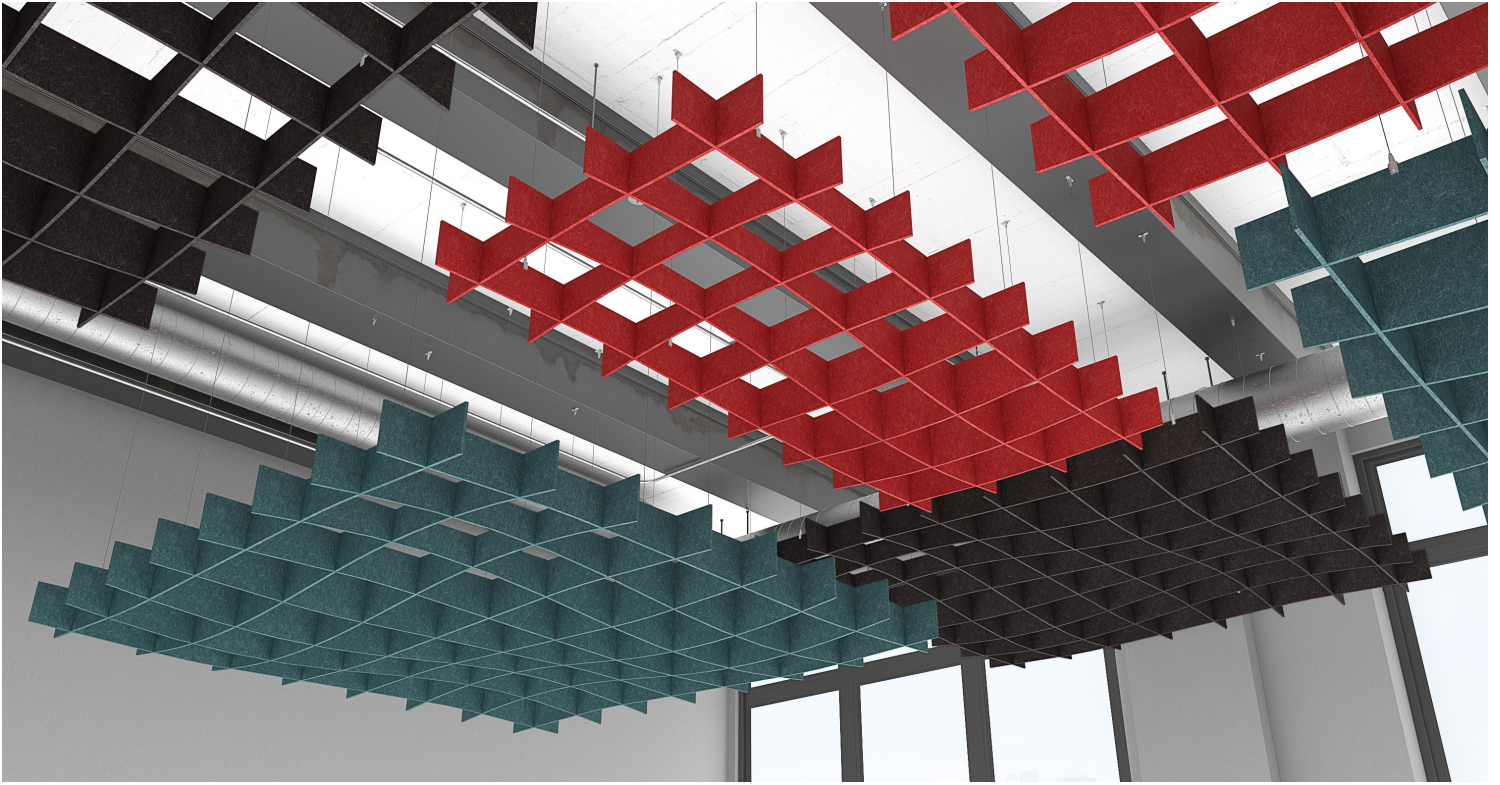

4' x 4' WAVE UP