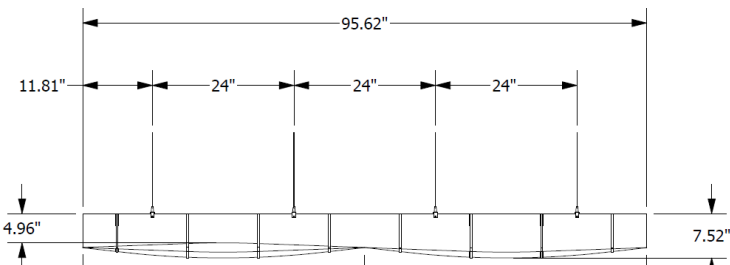

NOTE:  
 All pricing in USD  
 Quantity of hanging mounts noted as last number in SKU

4' x 4' WAVE UP

4' x 4' WAVE DOWN

8' x 8' WAVE

8' x 8' WIDTH VIEW

8' x 8' DEPTH VIEW

HANGING OPTIONS

WAVE DESIGN (WAV)				Permanent Mount (P)	Loop Mount (L)	ACT Grid Mount (G)	List Price	Magnet Mount (M)	List Price	Square Footage of Acoustic Material
Width (in feet)	Depth (in feet)	Weight	List Price							
4'	4' U	8	\$560	P4	L4	G4	+\$0	M4	+\$48	16
4'	4' D	8	\$560	P4	L4	G4	+\$0	M4	+\$48	16
4'	8'	15	\$1,120	P8	L8	G8	+\$0	M8	+\$96	32
8'	4'	15	\$1,120	P8	L8	G8	+\$0	M8	+\$96	32
8'	8'	30	\$2,240	P16	L16	G16	+\$0	M16	+\$192	64
8'	12'	45	\$3,360	P24	L24	G24	+\$0	M24	+\$288	96
8'	16'	60	\$4,480	P32	L32	G32	+\$0	M32	+\$384	128
8'	20'	75	\$5,600	P40	L40	G40	+\$0	M40	+\$480	160
8'	24'	90	\$6,720	P48	L48	G48	+\$0	M48	+\$576	192
8'	28'	105	\$7,840	P56	L56	G56	+\$0	M56	+\$672	224
12'	8'	45	\$3,360	P24	L24	G24	+\$0	M24	+\$288	96
12'	12'	68	\$5,040	P36	L36	G36	+\$0	M36	+\$432	144
12'	16'	91	\$6,720	P52	L52	G52	+\$0	M52	+\$576	192
12'	20'	113	\$8,400	P60	L60	G60	+\$0	M60	+\$720	240
12'	24'	136	\$10,080	P76	L76	G76	+\$0	M76	+\$864	288
12'	28'	158	\$11,760	P84	L84	G84	+\$0	M84	+\$1,008	336
16'	8'	60	\$4,480	P32	L32	G32	+\$0	M32	+\$384	128
16'	12'	91	\$6,720	P52	L52	G52	+\$0	M52	+\$576	192
16'	16'	120	\$8,960	P64	L64	G64	+\$0	M64	+\$768	256
16'	20'	151	\$11,200	P84	L84	G84	+\$0	M84	+\$960	320
16'	24'	180	\$13,440	P96	L96	G96	+\$0	M96	+\$1,152	384
16'	28'	211	\$15,680	P116	L116	G116	+\$0	M116	+\$1,344	448
20'	8'	75	\$5,600	P40	L40	G40	+\$0	M40	+\$480	160
20'	12'	113	\$8,400	P60	L60	G60	+\$0	M60	+\$720	240
20'	16'	151	\$11,200	P84	L84	G84	+\$0	M84	+\$960	320
20'	20'	188	\$14,000	P100	L100	G100	+\$0	M100	+\$1,200	400
20'	24'	226	\$16,800	P124	L124	G124	+\$0	M124	+\$1,440	480
20'	28'	263	\$19,600	P140	L140	G140	+\$0	M140	+\$1,680	560
24'	8'	90	\$6,720	P48	L48	G48	+\$0	M48	+\$576	192
24'	12'	136	\$10,080	P76	L76	G76	+\$0	M76	+\$864	288
24'	16'	180	\$13,440	P96	L96	G96	+\$0	M96	+\$1,152	384
24'	20'	226	\$16,800	P124	L124	G124	+\$0	M124	+\$1,440	480
24'	24'	270	\$20,160	P144	L144	G144	+\$0	M144	+\$1,728	576
24'	28'	316	\$23,520	P172	L172	G172	+\$0	M172	+\$2,016	672
28'	8'	105	\$7,840	P56	L56	G56	+\$0	M56	+\$672	224
28'	12'	158	\$11,760	P84	L84	G84	+\$0	M84	+\$1,008	336
28'	16'	211	\$15,680	P116	L116	G116	+\$0	M116	+\$1,344	448
28'	20'	263	\$19,600	P140	L140	G140	+\$0	M140	+\$1,680	560
28'	24'	316	\$23,520	P172	L172	G172	+\$0	M172	+\$2,016	672
28'	28'	368	\$27,440	P196	L196	G196	+\$0	M196	+\$2,352	784