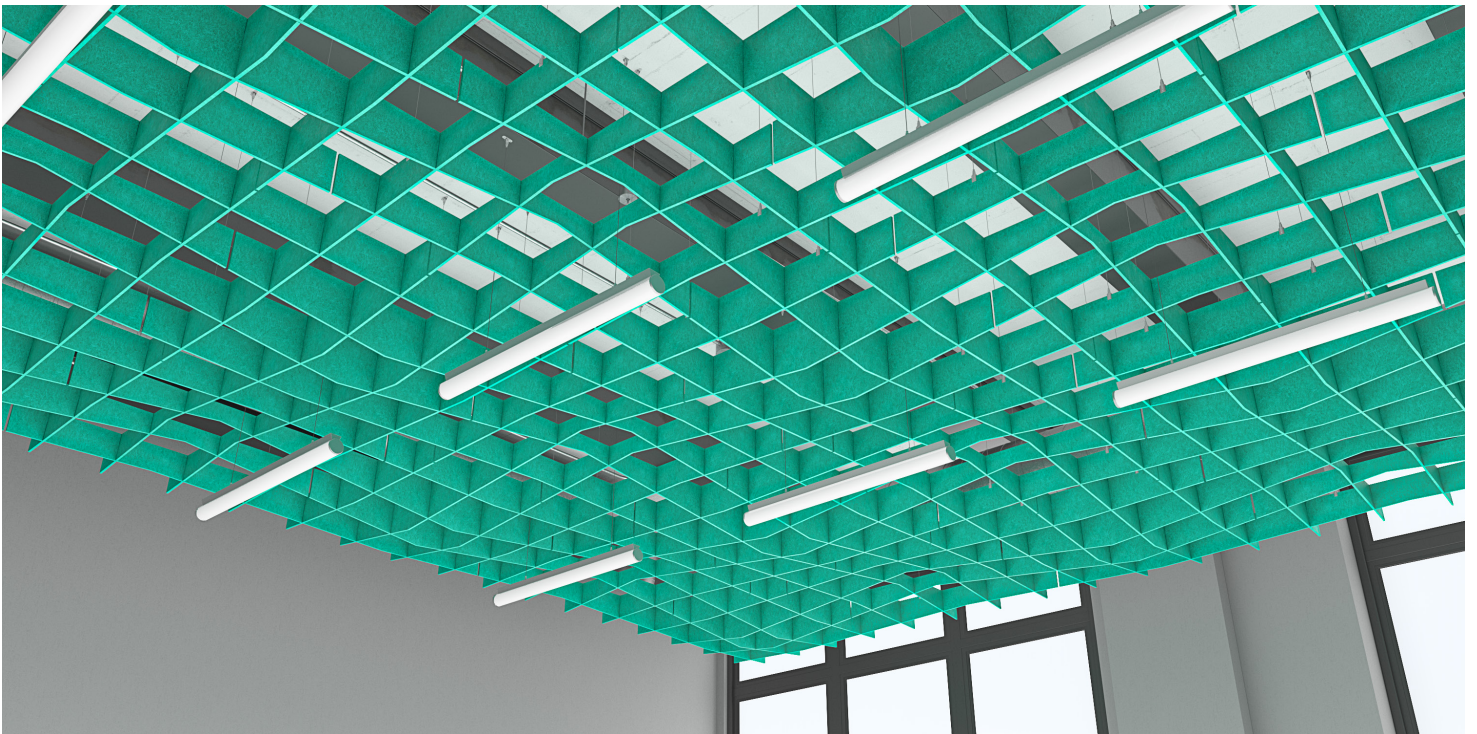

4' x 4' ANGLE UP