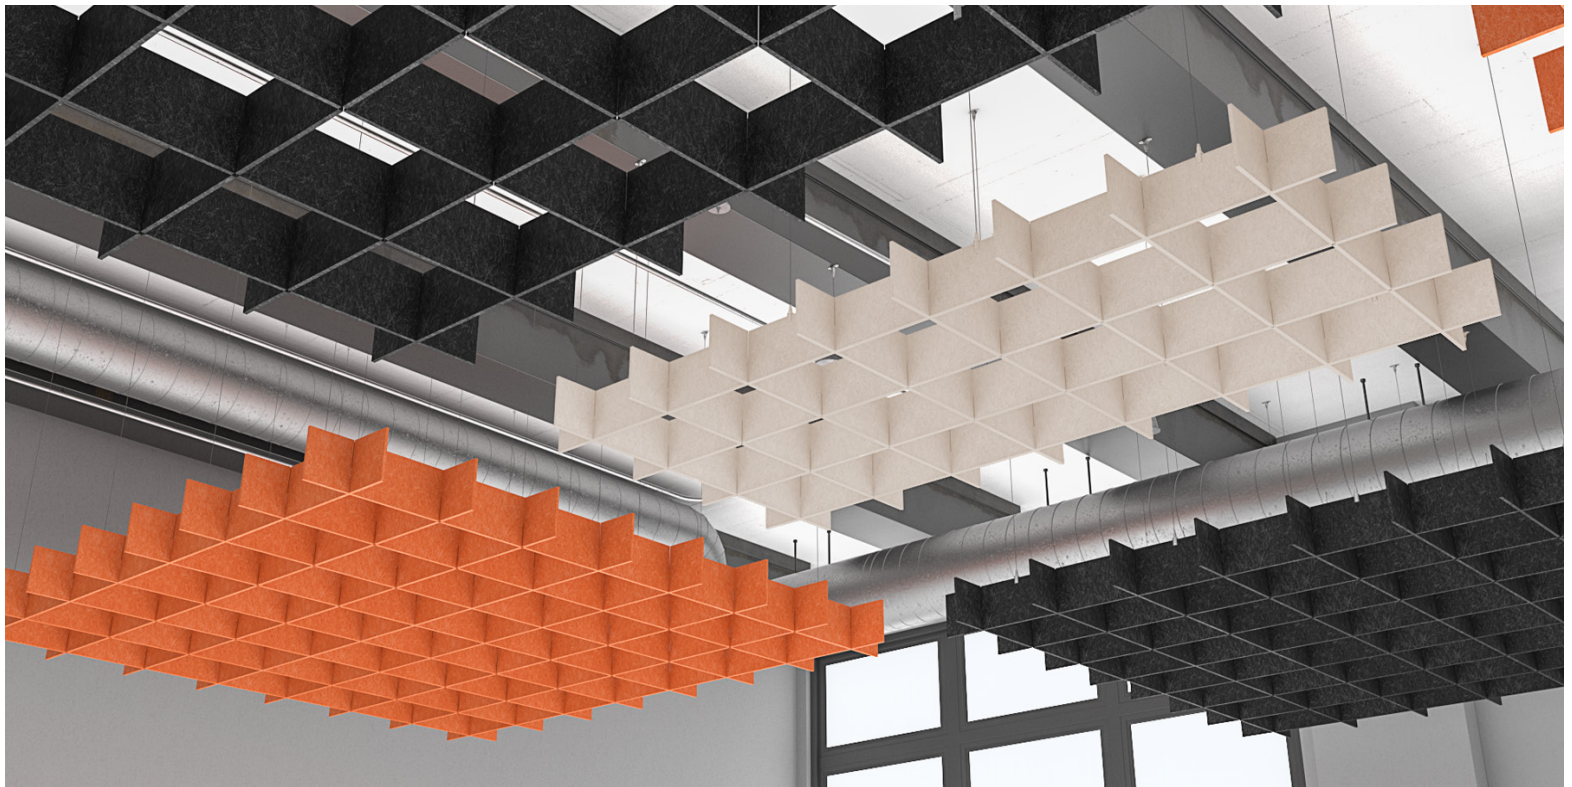

## Bright and Geometric

EchoDeco® Grid Baffles utilize our highly rated acoustic material to control noise in your space. Our dynamic designs create striking, yet functional, overhead art. EchoDeco Grid Baffles can be used as clouds, or connect for a wall-to-wall effect, and are available in 3 design options to match your décor.