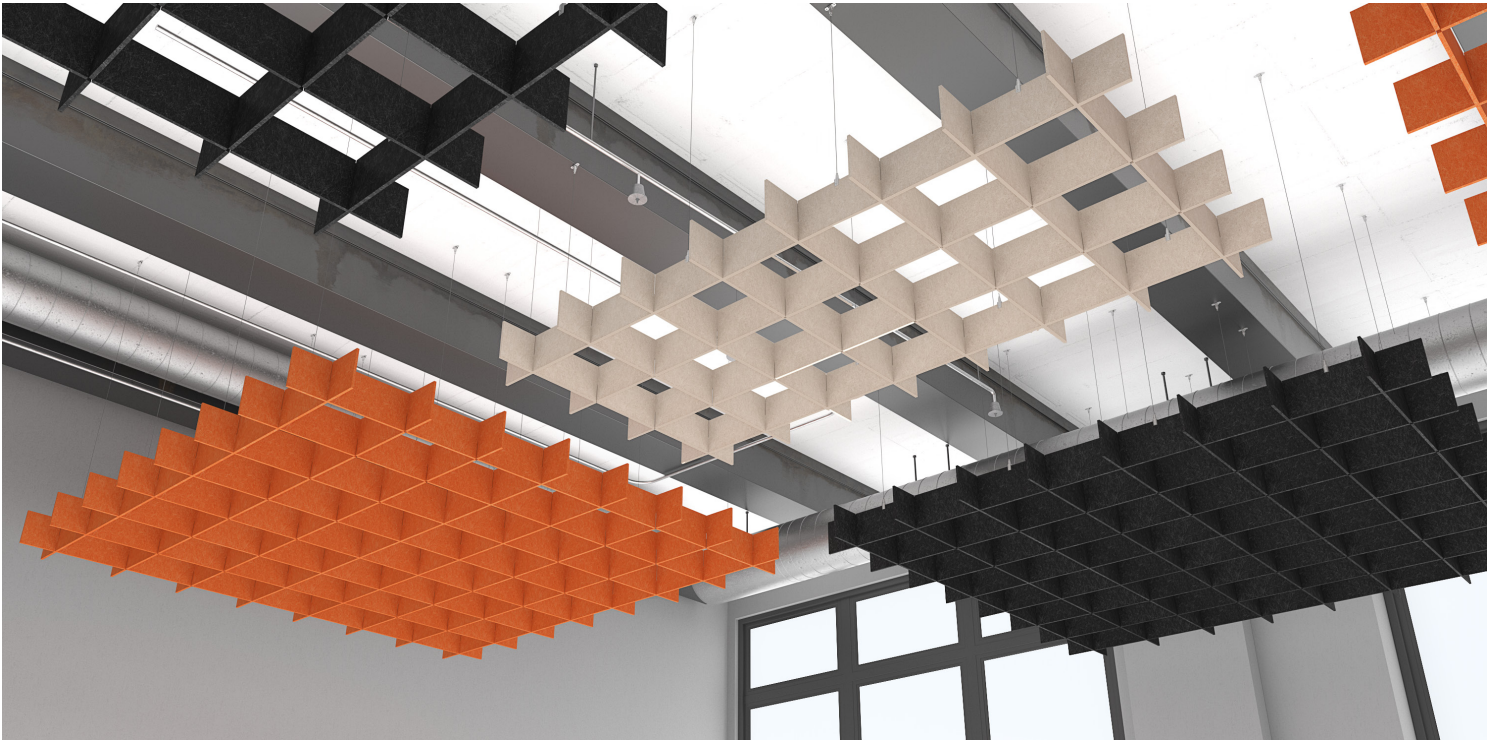

4' x 4' RECTANGLE