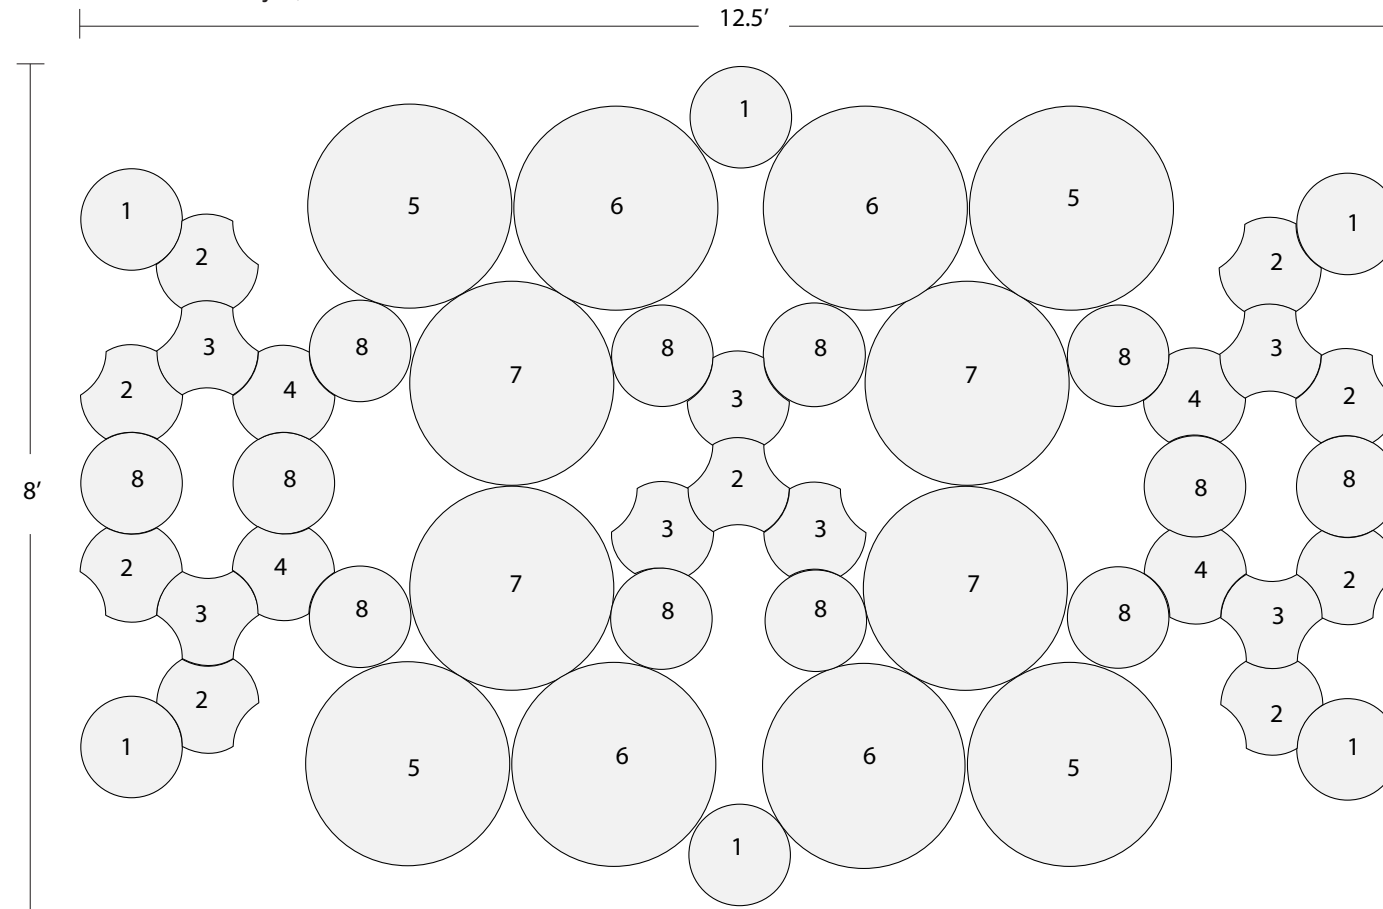

# ECHODECO™ SHAPES DESIGN D414

Price Effective - January 1, 2022

Color Code*	
	A - Iced Grey
	B - Ash
	C - Violet
	D - Sunflower

\* Reference color image of design D414

EchoDeco Shapes Design	List Price	Adhesive Removable Mount (Optional)	Mount Qty	List Price
ESK-D414-06-00-10-11	\$2,343	W.R160	160	\$450

No.	Shape	Edge Finish	Size	Material Thickness	Color Code*	Qty
1	Circle	Straight	12"	3/8"	A	6
2	Scale	Straight	12"	3/8"	B	9
3	Scale	Straight	12"	3/8"	C	7
4	Scale	Straight	12"	3/8"	A	4
5	Circle	Straight	24"	3/8"	B	4
6	Circle	Straight	24"	3/8"	C	4
7	Circle	Straight	24"	3/8"	A	4
8	Circle	Straight	12"	3/8"	D	12