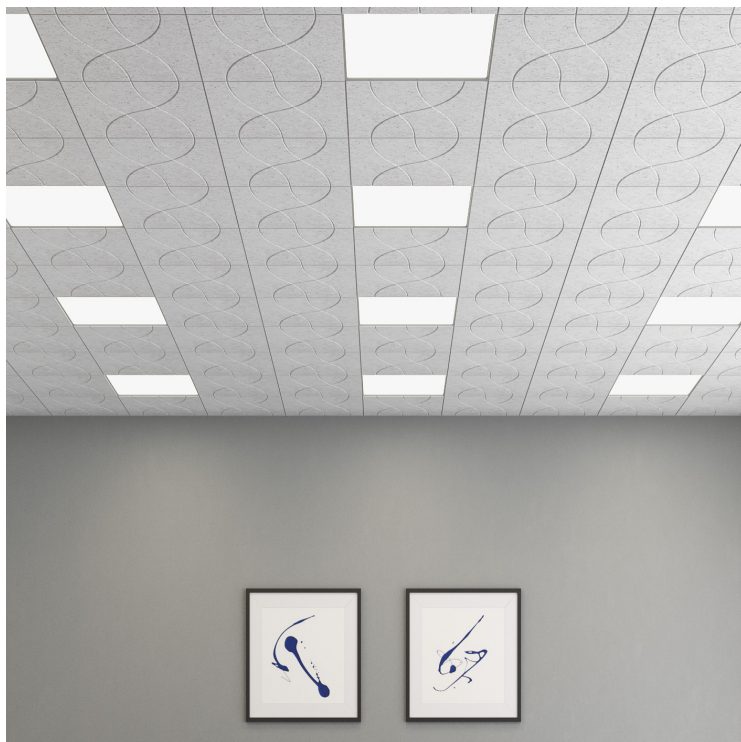

D206 - INFINITY IN P106 ICED GREY