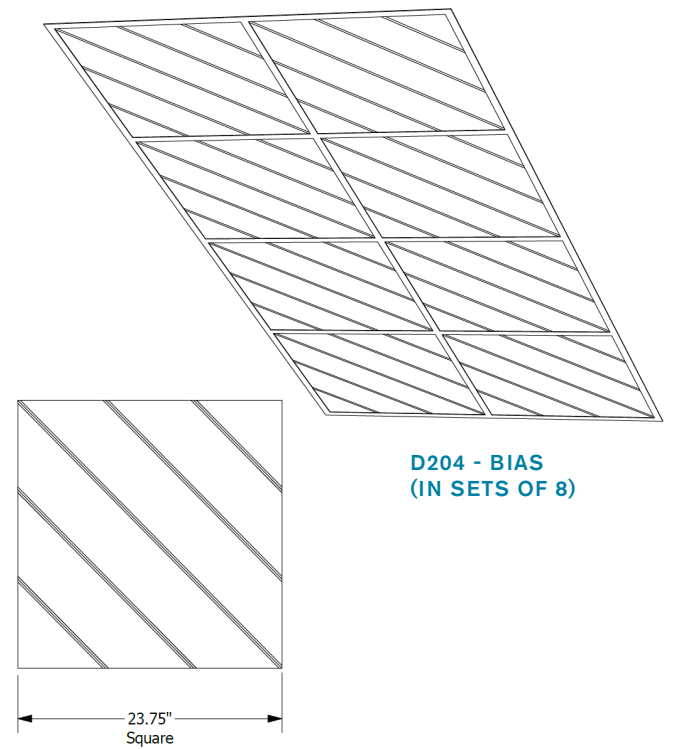

# ECHODECO® CEILING TILE DESIGNS

D203 - PRISM IN P114 SNOW & P119 MIDNIGHT

D203 - PRISM  
(IN SETS OF 8)

D204 - BIAS IN P108 RUBY & P114 SNOW

D204 - BIAS  
(IN SETS OF 8)