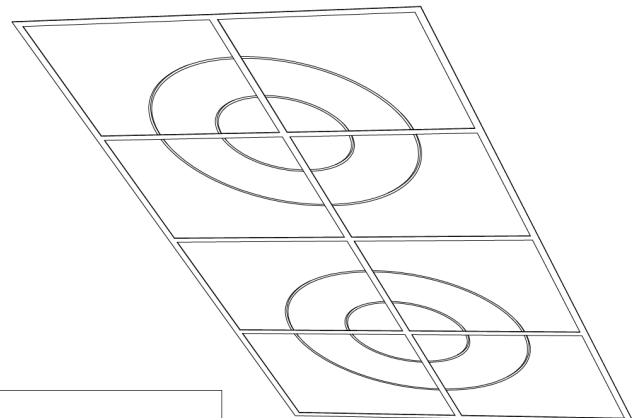

# ECHODECO® CEILING TILE DESIGNS

**D201 - WAVE IN P111 SUNFLOWER & P123 SPRUCE**

**D201 - WAVE  
(IN SETS OF 8)**

**D202 - FOCUS IN P103 PEAR**

**D202 - FOCUS  
(IN SETS OF 8)**