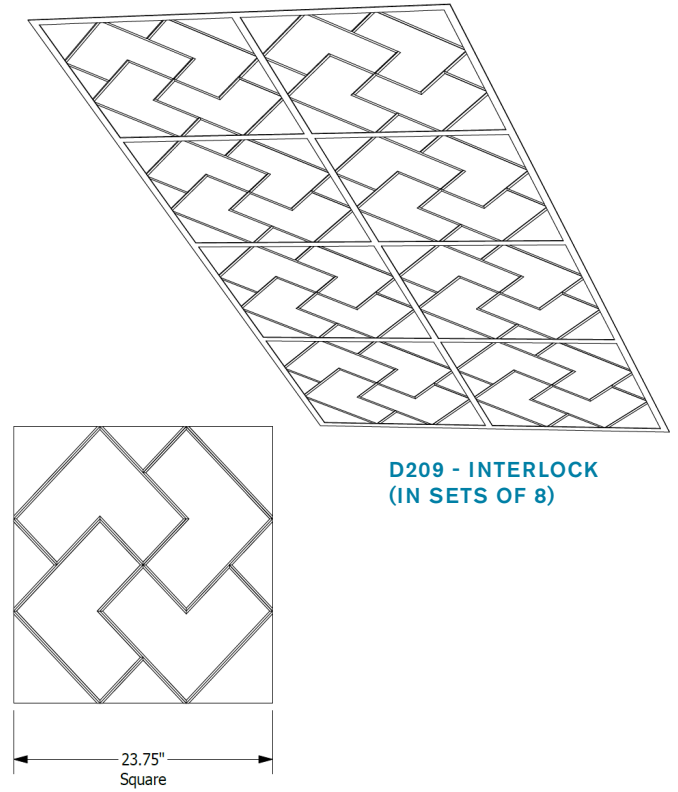

D209 - INTERLOCK
(IN SETS OF 8)