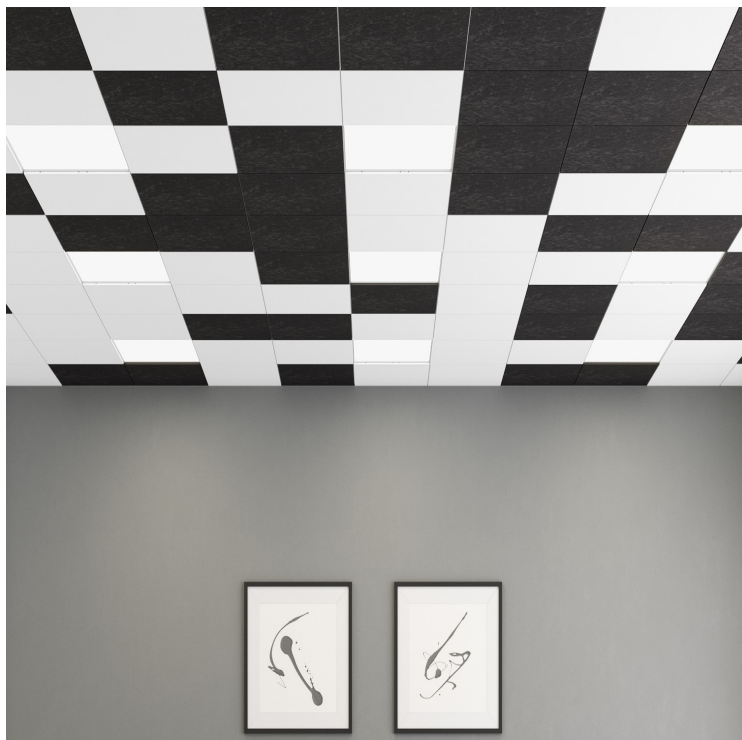

ECHODECO® CEILING TILES - SET OF 8
MATERIAL THICKNESS 3/8" (9MM)

Width	Height	Weight (Set of 8) (lbs)	Tiles (Set of 8) List Price	Acoustic Material Square Footage (Set of 8)
23.75"	23.75"	13	$687	32 sq. ft.

ECHODECO® CEILING TILE DESIGNS

D200 - SOLID IN P114 SNOW & P122 JET