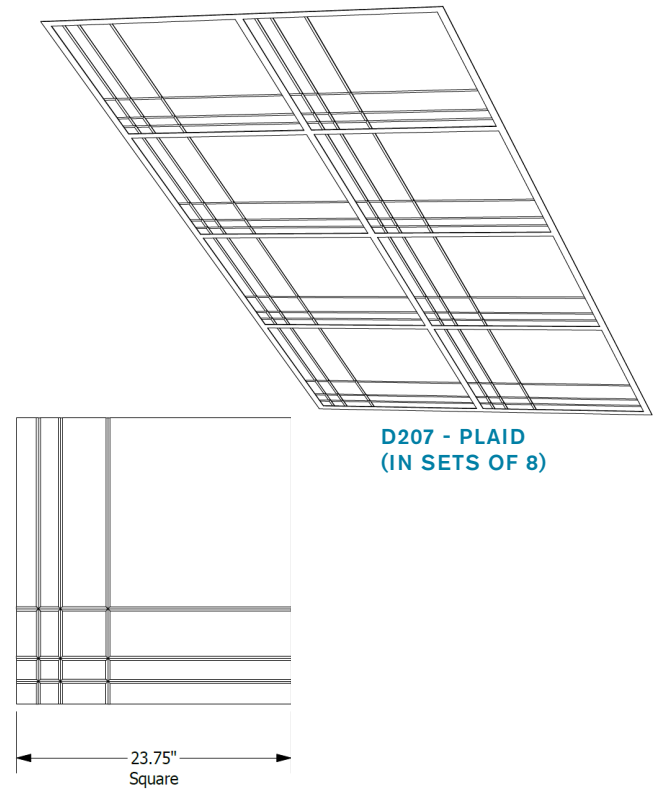

D207 - PLAID
(IN SETS OF 8)