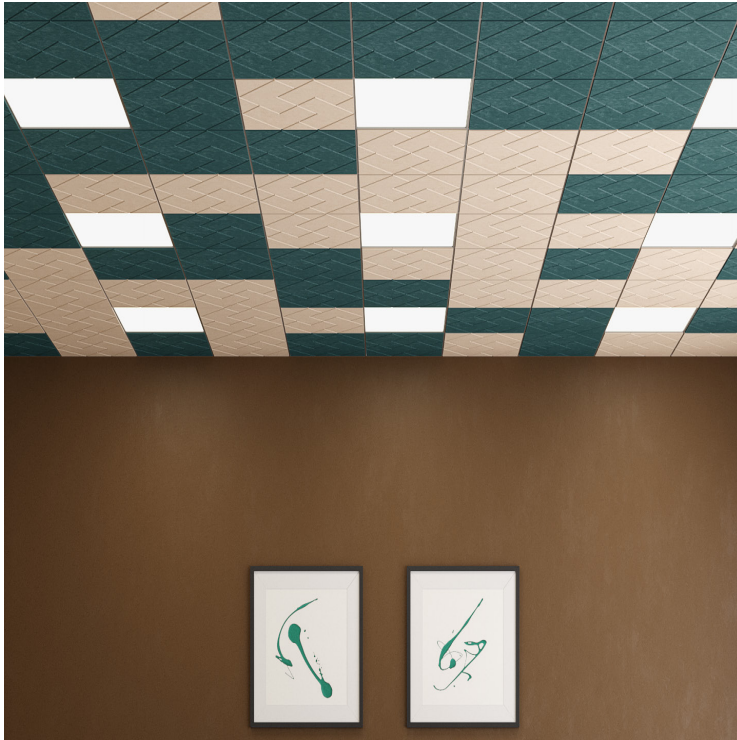

ECHODECO® CEILING TILE DESIGNS

D209 - INTERLOCK IN P116 OAT & P123 SPRUCE