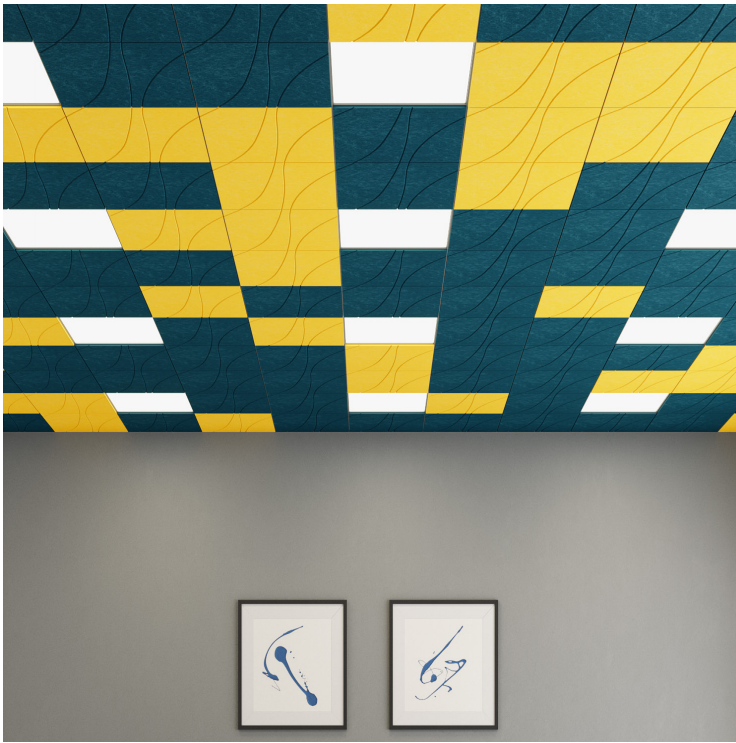

ECHODECO® CEILING TILE DESIGNS

D201 - WAVE IN P111 SUNFLOWER & P123 SPRUCE