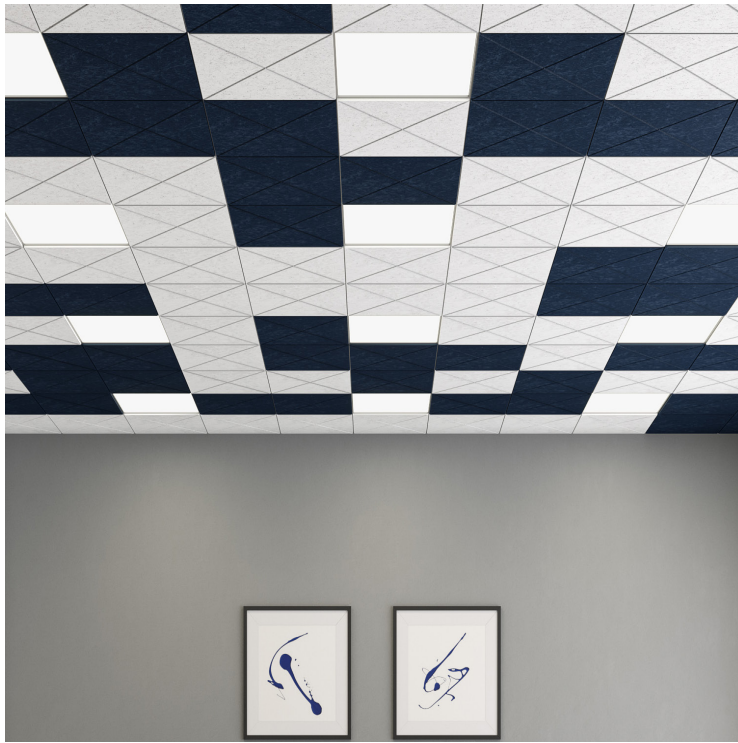

ECHODECO® CEILING TILE DESIGNS

D203 - PRISM IN P114 SNOW & P119 MIDNIGHT