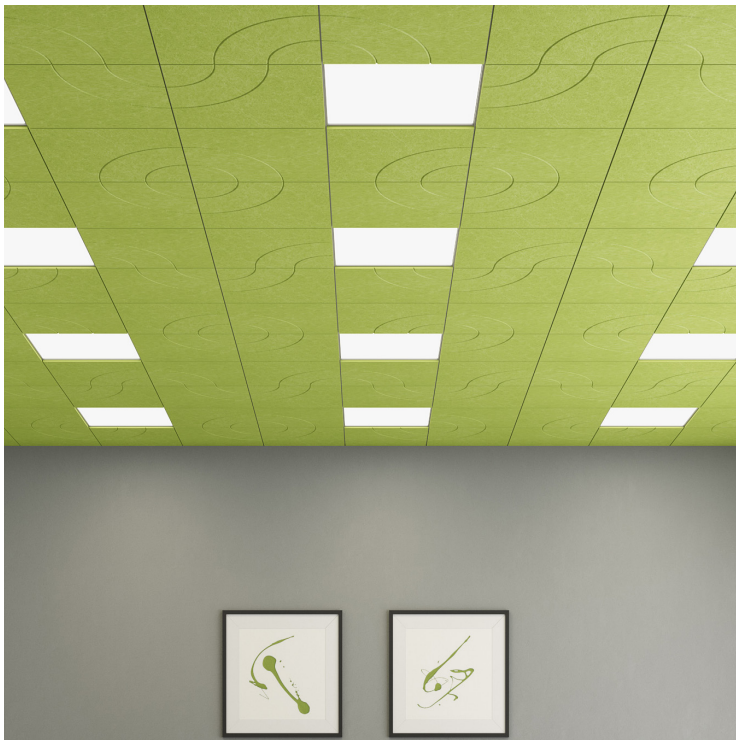

D202 - FOCUS IN P103 PEAR