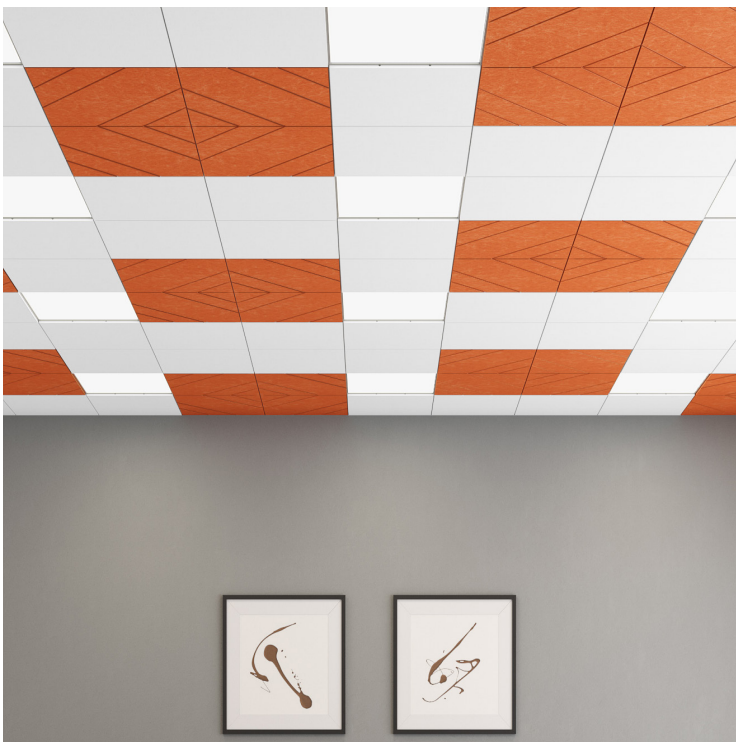

D208 - JUNCTION IN P109 TANGERINE & P114 SNOW