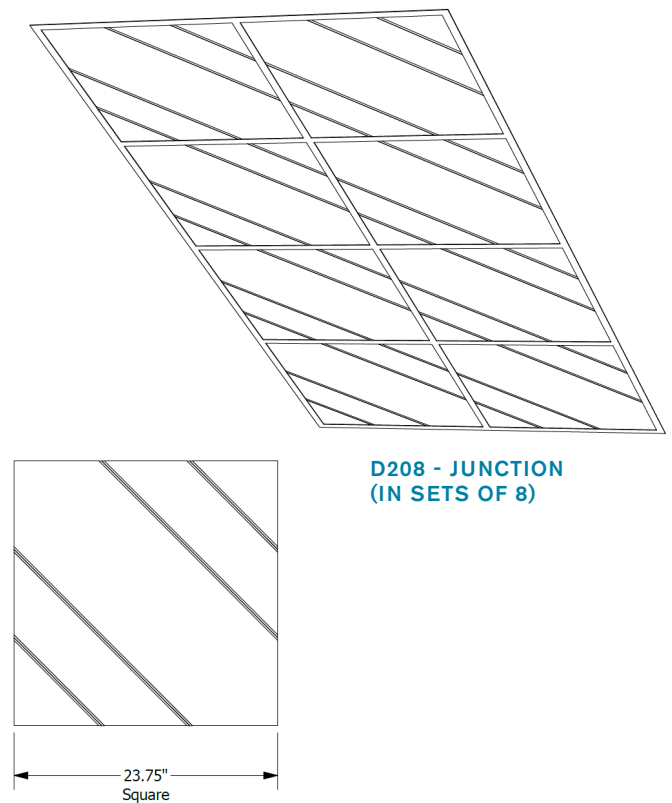

# ECHODECO® CEILING TILE DESIGNS

D207 - PLAID IN P102 COBALT

D207 - PLAID  
(IN SETS OF 8)

D208 - JUNCTION IN P109 TANGERINE & P114 SNOW

D208 - JUNCTION  
(IN SETS OF 8)