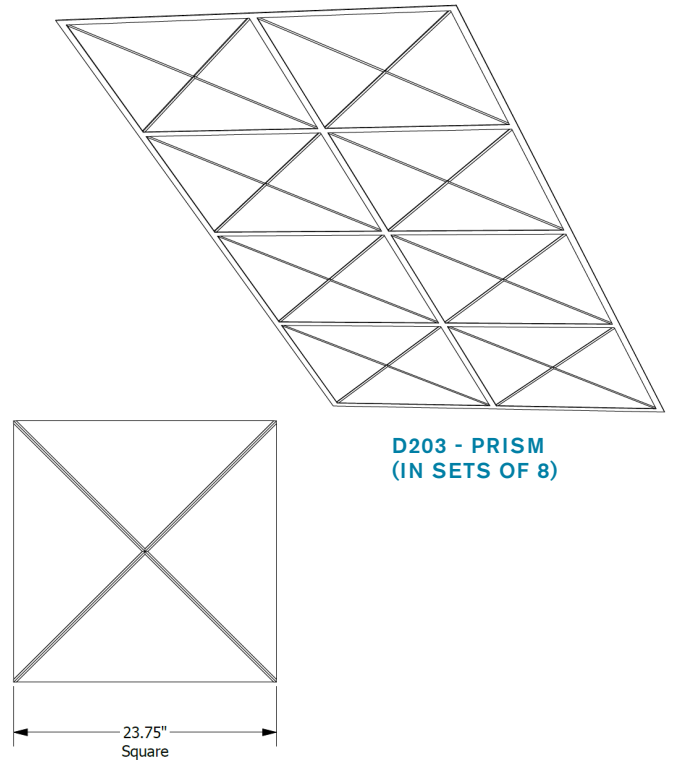

D203 - PRISM
(IN SETS OF 8)