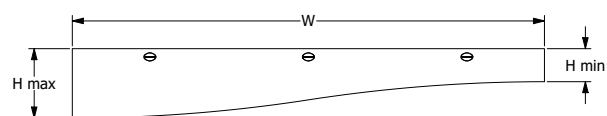

ANGLE .5

ANGLE 1 DOWN

ANGLE 1 UP

ANGLE 2 DOWN

ANGLE 2 UP

NOTE:
All pricing in USD

ECHODECO™ BAFFLES - WAVE PANEL DESIGNS

WAVE .5 SAME (W.5S) IN DENIM (P118)
SHOWN 72"W X 48"D