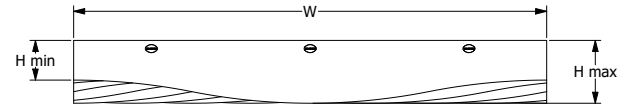

WAVE 1 UP (W1U) IN SUNFLOWER (P111)
SHOWN 72"W X 48"D

WAVE 1 UP (W1U)

ECHODECO™ BAFFLES - WAVE PANEL DESIGNS

WAVE 1 PROGRESSIVE (W1P) IN SKY (P117)
SHOWN 72"W X 48"D

WAVE 1 PROGRESSIVE (W1P)

WAVE 1 ALTERNATING (W1A) IN TANGERINE (P109)
SHOWN 72"W X 48"D