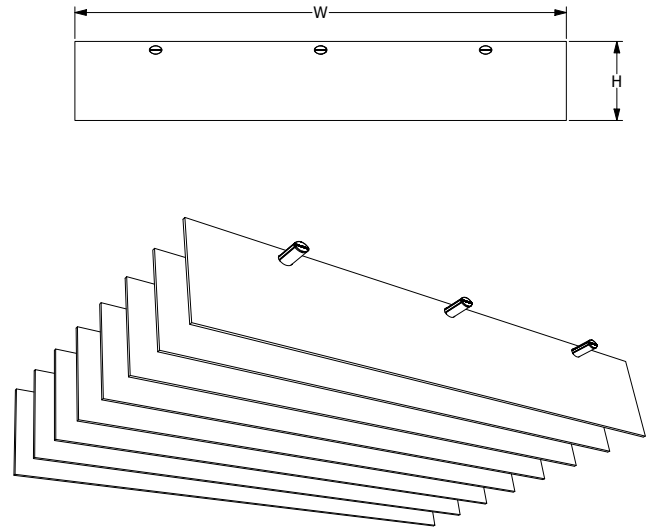

ECHODECO™ BAFFLES - RECTANGLE PANEL DESIGN

RECTANGLE (R)

RECTANGLE DESIGN					EBR9 EchoScape™ 3/8" (9mm) (Includes ACT Ceiling Mount)	EBR9 Weight	EBR18 EchoScape™ 3/4" (18mm) (Includes ACT Ceiling Mount)	EBR18 Weight	Additional Permanent Ceiling Mount (Optional)	Price
Width	Depth	Panel Height	Quantity of Panels	Quantity of Mounting Rails						
48"	48"	8"	8	2	$695	14	$1,025	20	P2	+$80
48"	48"	12"	8	2	$805	18	$1,195	27	P2	+$80
48"	48"	15"	8	2	$915	21	$1,345	33	P2	+$80
48"	60"	8"	10	2	$840	17	$1,250	25	P2	+$80
48"	60"	12"	10	2	$975	22	$1,460	34	P2	+$80
48"	60"	15"	10	2	$1,100	26	$1,640	41	P2	+$80
60"	48"	8"	8	2	$970	18	$1,255	26	P3	+$120
60"	48"	12"	8	2	$1,145	23	$1,495	35	P3	+$120
60"	48"	15"	8	2	$1,320	27	$1,720	42	P3	+$120
60"	60"	8"	10	3	$1,170	23	$1,530	33	P3	+$120
60"	60"	12"	10	3	$1,390	29	$1,825	44	P3	+$120
60"	60"	15"	10	3	$1,605	34	$2,105	53	P3	+$120
72"	48"	8"	8	3	$1,030	20	$1,555	29	P3	+$120
72"	48"	12"	8	3	$1,215	26	$1,835	41	P3	+$120
72"	48"	15"	8	3	$1,380	31	$2,075	49	P3	+$120
72"	60"	8"	10	3	$1,250	25	$1,905	37	P3	+$120
72"	60"	12"	10	3	$1,470	33	$2,250	51	P3	+$120
72"	60"	15"	10	3	$1,685	39	$2,545	62	P3	+$120
96"	48"	8"	8	4	$1,280	28	$1,915	40	P4	+$160
96"	48"	12"	8	4	$1,485	36	$2,230	55	P4	+$160
96"	48"	15"	8	4	$1,675	42	$2,495	66	P4	+$160
96"	60"	8"	10	4	$1,545	34	$2,335	50	P4	+$160
96"	60"	12"	10	4	$1,790	44	$2,725	68	P4	+$160
96"	60"	15"	10	4	$2,030	52	$3,060	82	P4	+$160

NOTE:
All pricing in USD