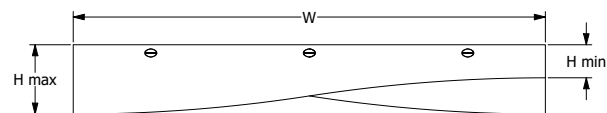

WAVE .5 ALTERNATING (W.5A)