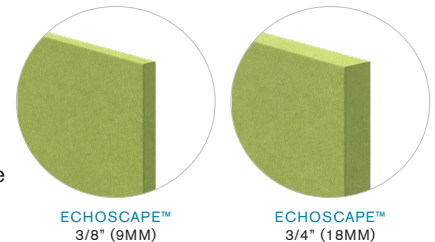

ECHODECO™ BAFFLES

Price Effective - January 1, 2022

Wave 1 - Progressed (W1P) in Sunflower
Shown 72"W x 48"D

Quiet, Balanced and Airy

Finetune acoustics in your workspace with EchoDeco Baffles. Create an overhead statement that clarifies sound and reduces reverberation. NRC rated, acoustic EchoDeco Baffles are an easy solution to absorb noise in your environment, without taking up valuable space.

- Baffle material thickness - 3/8" (9mm), with an NRC rating of 0.85 - available in 19 colors
- Baffle material thickness - 3/4" (18mm), with an NRC rating of 0.90 - available in 8 colors
- Multiple designs and sizes available to fit most ceilings
- Baffle panels available in small, medium and large (see max and min height)
- Rails constructed using lightweight aluminum extrusion - available in 2 colors
- Mounting hardware included for ACT grid ceilings. Optional permanent ceiling mount available
- Connect rail assembly for continuous baffle runs
- Made in the USA