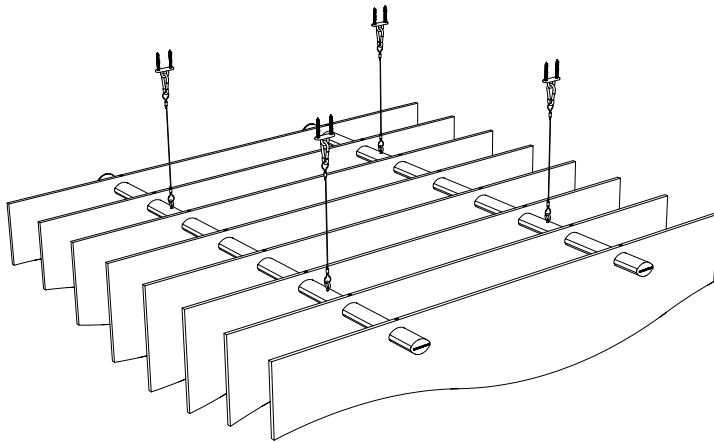

Baffle Rail Connector Set	SKU	Price
Baffle Rail Connector Set - Silver	EBR-CONN-S (2x)	$50
Baffle Rail Connector Set - Black	EBR-CONN-B (2x)	$50

ACT CEILING MOUNT (INCLUDED)