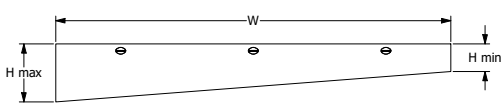

- Angle .5 Same (A.5S)
- Angle .5 Alternating (A.5A)
- Angle 1 Down (A1D)
- Angle 1 Up (A1U)
- Angle 1 Alternating (A1A)
- Angle 2 Down (A2D)
- Angle 2 Up (A2U)
- Angle 2 Alternating (A2A)

Width	Depth	Panel Height Max	Panel Height Min	Quantity of Panels	Quantity of Mounting Rails	EBR9 EchoScape™ 3/8" (9mm) (Includes ACT Ceiling Mount)	EBR9 Weight	EBR18 EchoScape™ 3/4" (18mm) (Includes ACT Ceiling Mount)	EBR18 Weight	Additional Permanent Mount (Optional)	Price
48"	48"	8"	4"	8	2	\$695	14	\$1,025	20	P2	+\$80
48"	48"	10"	6"	8	2	\$805	18	\$1,195	27	P2	+\$80
48"	48"	15"	9"	8	2	\$915	21	\$1,345	33	P2	+\$80
48"	60"	8"	4"	10	2	\$840	17	\$1,250	25	P2	+\$80
48"	60"	10"	6"	10	2	\$975	22	\$1,460	34	P2	+\$80
48"	60"	15"	9"	10	2	\$1,100	26	\$1,640	41	P2	+\$80
60"	48"	8"	4"	8	2	\$970	18	\$1,255	26	P3	+\$120
60"	48"	10"	6"	8	2	\$1,145	23	\$1,495	35	P3	+\$120
60"	48"	15"	9"	8	2	\$1,320	27	\$1,720	42	P3	+\$120
60"	60"	8"	4"	10	3	\$1,170	23	\$1,530	33	P3	+\$120
60"	60"	10"	6"	10	3	\$1,390	29	\$1,825	44	P3	+\$120
60"	60"	15"	9"	10	3	\$1,605	34	\$2,105	53	P3	+\$120
72"	48"	8"	4"	8	3	\$1,030	20	\$1,555	29	P3	+\$120
72"	48"	10"	6"	8	3	\$1,215	26	\$1,835	41	P3	+\$120
72"	48"	15"	9"	8	3	\$1,380	31	\$2,075	49	P3	+\$120
72"	60"	8"	4"	10	3	\$1,250	25	\$1,905	37	P3	+\$120
72"	60"	10"	6"	10	3	\$1,470	33	\$2,250	51	P3	+\$120
72"	60"	15"	9"	10	3	\$1,685	39	\$2,545	62	P3	+\$120
96"	48"	8"	4"	8	4	\$1,280	28	\$1,915	40	P4	+\$160
96"	48"	10"	6"	8	4	\$1,485	36	\$2,230	55	P4	+\$160
96"	48"	15"	9"	8	4	\$1,675	42	\$2,495	66	P4	+\$160
96"	60"	8"	4"	10	4	\$1,545	34	\$2,335	50	P4	+\$160
96"	60"	10"	6"	10	4	\$1,790	44	\$2,725	68	P4	+\$160
96"	60"	15"	9"	10	4	\$2,030	52	\$3,060	82	P4	+\$160