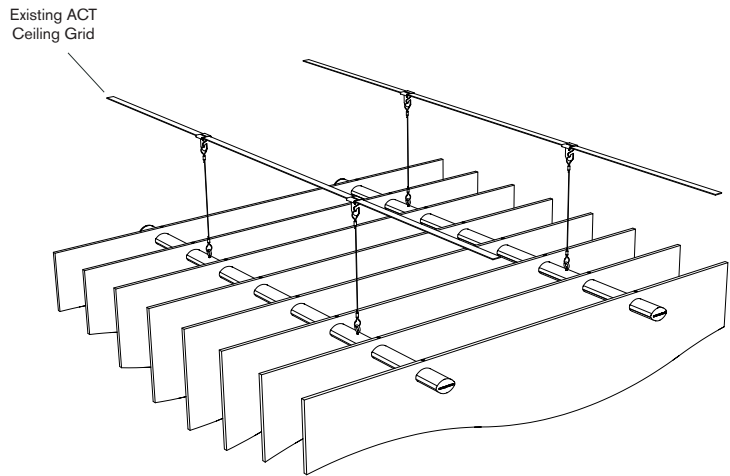

Baffle Rail Connector Set	SKU	Price
Baffle Rail Connector Set - Silver	EBR-CONN-S (2x)	$50
Baffle Rail Connector Set - Black	EBR-CONN-B (2x)	$50

ACT CEILING MOUNT (INCLUDED)