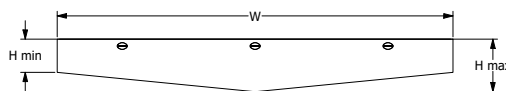

ANGLE 1 DOWN