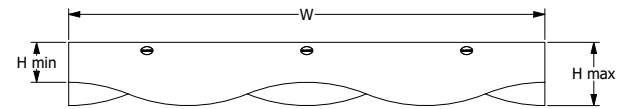

WAVE 2 ALTERNATING (W2A)