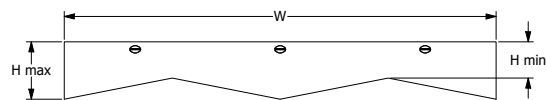

- Angle .5 Same (A.5S)
- Angle .5 Alternating (A.5A)
- Angle 1 Down (A1D)
- Angle 1 Up (A1U)
- Angle 1 Alternating (A1A)
- Angle 2 Down (A2D)
- Angle 2 Up (A2U)
- Angle 2 Alternating (A2A)

Width	Depth	Panel Height Max	Panel Height Min	Quantity of Panels	Quantity of Mounting Rails	EBR9 EchoScape™ 3/8" (9mm) (Includes ACT Ceiling Mount)	EBR9 Weight	EBR18 EchoScape™ 3/4" (18mm) (Includes ACT Ceiling Mount)	EBR18 Weight	Additional Permanent Mount (Optional)	Price
48"	48"	8"	4"	8	2	\$695	14	\$1,025	20	P2	+\$80
48"	48"	10"	6"	8	2	\$805	18	\$1,195	27	P2	+\$80
48"	48"	15"	9"	8	2	\$915	21	\$1,345	33	P2	+\$80
48"	60"	8"	4"	10	2	\$840	17	\$1,250	25	P2	+\$80
48"	60"	10"	6"	10	2	\$975	22	\$1,460	34	P2	+\$80
48"	60"	15"	9"	10	2	\$1,100	26	\$1,640	41	P2	+\$80
60"	48"	8"	4"	8	2	\$970	18	\$1,255	26	P3	+\$120
60"	48"	10"	6"	8	2	\$1,145	23	\$1,495	35	P3	+\$120
60"	48"	15"	9"	8	2	\$1,320	27	\$1,720	42	P3	+\$120
60"	60"	8"	4"	10	3	\$1,170	23	\$1,530	33	P3	+\$120
60"	60"	10"	6"	10	3	\$1,390	29	\$1,825	44	P3	+\$120
60"	60"	15"	9"	10	3	\$1,605	34	\$2,105	53	P3	+\$120
72"	48"	8"	4"	8	3	\$1,030	20	\$1,555	29	P3	+\$120
72"	48"	10"	6"	8	3	\$1,215	26	\$1,835	41	P3	+\$120
72"	48"	15"	9"	8	3	\$1,380	31	\$2,075	49	P3	+\$120
72"	60"	8"	4"	10	3	\$1,250	25	\$1,905	37	P3	+\$120
72"	60"	10"	6"	10	3	\$1,470	33	\$2,250	51	P3	+\$120
72"	60"	15"	9"	10	3	\$1,685	39	\$2,545	62	P3	+\$120
96"	48"	8"	4"	8	4	\$1,280	28	\$1,915	40	P4	+\$160
96"	48"	10"	6"	8	4	\$1,485	36	\$2,230	55	P4	+\$160
96"	48"	15"	9"	8	4	\$1,675	42	\$2,495	66	P4	+\$160
96"	60"	8"	4"	10	4	\$1,545	34	\$2,335	50	P4	+\$160
96"	60"	10"	6"	10	4	\$1,790	44	\$2,725	68	P4	+\$160
96"	60"	15"	9"	10	4	\$2,030	52	\$3,060	82	P4	+\$160

ANGLE .5

ANGLE 1 DOWN

ANGLE 1 UP

ANGLE 2 DOWN

ANGLE 2 UP

NOTE:
All pricing in USD

ECHODECO™ BAFFLES - WAVE PANEL DESIGNS

WAVE .5 SAME (W.5S) IN DENIM (P118)
SHOWN 72"W X 48"D