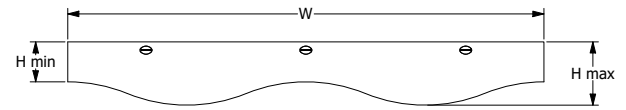

WAVE 2 DOWN (W2D)