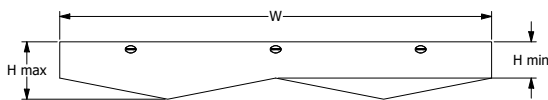

ANGLE 2 DOWN