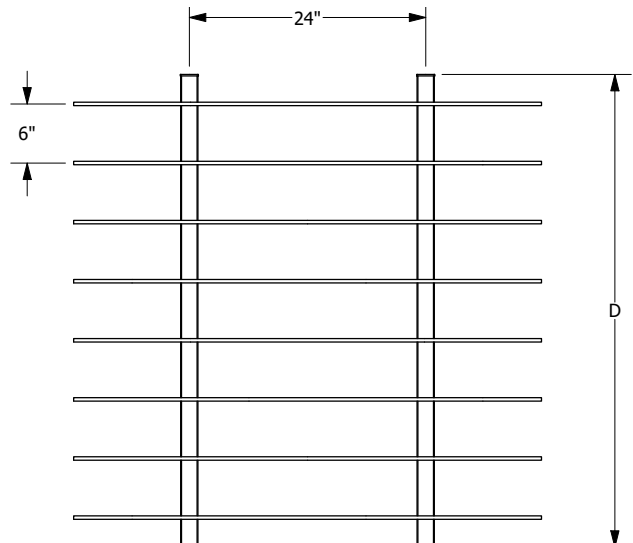

PERMANENT CEILING MOUNT (OPTIONAL)

UNDERSIDE VIEW