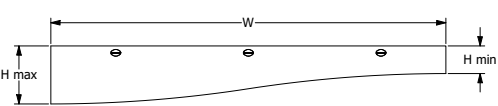

ECHODECO™ BAFFLES - WAVE PANEL DESIGNS

WAVE PANEL DESIGNS

- Wave .5 Same (W.5S)
- Wave .5 Alternating (W.5A)
- Wave 1 Down (W1D)
- Wave 1 Up (W1U)
- Wave 1 Alternating (W1A)
- Wave 1 Progressive (W1P)
- Wave 2 Down (W2D)
- Wave 2 Up (W2U)
- Wave 2 Alternating (W2A)
- Wave 2 Progressive (W2P)

Width	Depth	Panel Height Max	Panel Height Min	Quantity of Panels	Quantity of Mounting Rails	EBR9 EchoScape™ 3/8" (9mm) (Includes ACT Ceiling Mount)	EBR9 Weight	EBR18 EchoScape™ 3/4" (18mm) (Includes ACT Ceiling Mount)	EBR18 Weight	Additional Permanent Mount (Optional)	Price
48"	48"	7"	5"	8	2	$695	14	$1,025	20	P2	+$80
48"	48"	10"	6"	8	2	$805	18	$1,195	27	P2	+$80
48"	48"	14"	10"	8	2	$915	21	$1,345	33	P2	+$80
48"	60"	7"	5"	10	2	$840	17	$1,250	25	P2	+$80
48"	60"	10"	6"	10	2	$975	22	$1,460	34	P2	+$80
48"	60"	14"	10"	10	2	$1,100	26	$1,640	41	P2	+$80
60"	48"	7"	5"	8	2	$970	18	$1,255	26	P3	+$120
60"	48"	10"	6"	8	2	$1,145	23	$1,495	35	P3	+$120
60"	48"	14"	10"	8	2	$1,320	27	$1,720	42	P3	+$120
60"	60"	7"	5"	10	3	$1,170	23	$1,530	33	P3	+$120
60"	60"	10"	6"	10	3	$1,390	29	$1,825	44	P3	+$120
60"	60"	14"	10"	10	3	$1,605	34	$2,105	53	P3	+$120
72"	48"	7"	5"	8	3	$1,030	20	$1,555	29	P3	+$120
72"	48"	10"	6"	8	3	$1,215	26	$1,835	41	P3	+$120
72"	48"	14"	10"	8	3	$1,380	31	$2,075	49	P3	+$120
72"	60"	7"	5"	10	3	$1,250	25	$1,905	37	P3	+$120
72"	60"	10"	6"	10	3	$1,470	33	$2,250	51	P3	+$120
72"	60"	14"	10"	10	3	$1,685	39	$2,545	62	P3	+$120
96"	48"	7"	5"	8	4	$1,280	28	$1,915	40	P4	+$160
96"	48"	10"	6"	8	4	$1,485	36	$2,230	55	P4	+$160
96"	48"	14"	10"	8	4	$1,675	42	$2,495	66	P4	+$160
96"	60"	7"	5"	10	4	$1,545	34	$2,335	50	P4	+$160
96"	60"	10"	6"	10	4	$1,790	44	$2,725	68	P4	+$160
96"	60"	14"	10"	10	4	$2,030	52	$3,060	82	P4	+$160

WAVE .5

NOTE:
All pricing in USD