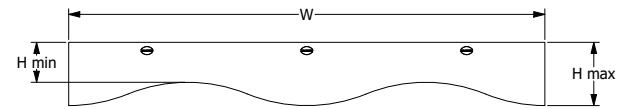

WAVE 1 ALTERNATING (W1A)

ECHODECO™ BAFFLES - WAVE PANEL DESIGNS

WAVE 2 DOWN (W2D) IN COCOA (P121)
SHOWN 72"W X 48"D

WAVE 2 DOWN (W2D)

WAVE 2 UP (W2U) IN JET (P122)
SHOWN 72"W X 48"D

WAVE 2 UP (W2U)

ECHODECO™ BAFFLES - WAVE PANEL DESIGNS