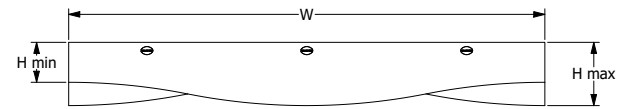

WAVE 1 UP (W1U) IN SUNFLOWER (P111)
SHOWN 72"W X 48"D

WAVE 1 UP (W1U)

ECHODECO™ BAFFLES - WAVE PANEL DESIGNS

WAVE 1 PROGRESSIVE (W1P) IN SKY (P117)
SHOWN 72"W X 48"D

WAVE 1 PROGRESSIVE (W1P)

WAVE 1 ALTERNATING (W1A) IN TANGERINE (P109)
SHOWN 72"W X 48"D