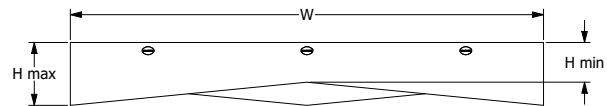

ANGLE 1 ALTERNATING (A1A)