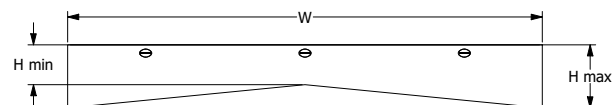

ANGLE 1 UP (A1U)

**ANGLE 1 UP (A1U) IN SANDSTONE (P104)
SHOWN 72"W X 48"D**