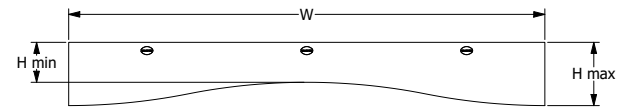

WAVE 1 UP (W1U)