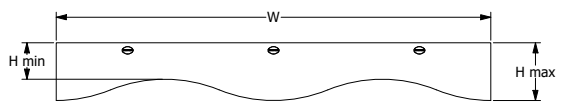

WAVE .5

WAVE 1 DOWN

WAVE 1 UP

WAVE 2 DOWN

WAVE 2 UP

NOTE:
All pricing in USD

BAFFLE RAIL CONNECTOR
EBR-CONN

Baffle Rail Connector Set	SKU	Price
Baffle Rail Connector Set - Silver	EBR-CONN-S (2x)	\$50
Baffle Rail Connector Set - Black	EBR-CONN-B (2x)	\$50