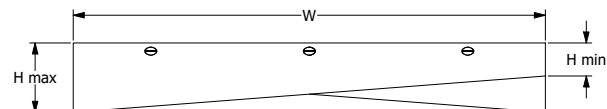

ECHODECO™ BAFFLES - RECTANGLE PANEL DESIGN

RECTANGLE (R)

**RECTANGLE (R) IN ASH (P100)
SHOWN 72" W X 48" D**

RECTANGLE DESIGN					EBR9 EchoScape™ 3/8" (9mm) (Includes ACT Ceiling Mount)	EBR9 Weight	EBR18 EchoScape™ 3/4" (18mm) (Includes ACT Ceiling Mount)	EBR18 Weight	Additional Permanent Ceiling Mount (Optional)	Price
Width	Depth	Panel Height	Quantity of Panels	Quantity of Mounting Rails						
48"	48"	8"	8	2	\$695	14	\$1,025	20	P2	+\$80
48"	48"	12"	8	2	\$805	18	\$1,195	27	P2	+\$80
48"	48"	15"	8	2	\$915	21	\$1,345	33	P2	+\$80
48"	60"	8"	10	2	\$840	17	\$1,250	25	P2	+\$80
48"	60"	12"	10	2	\$975	22	\$1,460	34	P2	+\$80
48"	60"	15"	10	2	\$1,100	26	\$1,640	41	P2	+\$80
60"	48"	8"	8	2	\$970	18	\$1,255	26	P3	+\$120
60"	48"	12"	8	2	\$1,145	23	\$1,495	35	P3	+\$120
60"	48"	15"	8	2	\$1,320	27	\$1,720	42	P3	+\$120
60"	60"	8"	10	3	\$1,170	23	\$1,530	33	P3	+\$120
60"	60"	12"	10	3	\$1,390	29	\$1,825	44	P3	+\$120
60"	60"	15"	10	3	\$1,605	34	\$2,105	53	P3	+\$120
72"	48"	8"	8	3	\$1,030	20	\$1,555	29	P3	+\$120
72"	48"	12"	8	3	\$1,215	26	\$1,835	41	P3	+\$120
72"	48"	15"	8	3	\$1,380	31	\$2,075	49	P3	+\$120
72"	60"	8"	10	3	\$1,250	25	\$1,905	37	P3	+\$120
72"	60"	12"	10	3	\$1,470	33	\$2,250	51	P3	+\$120
72"	60"	15"	10	3	\$1,685	39	\$2,545	62	P3	+\$120
96"	48"	8"	8	4	\$1,280	28	\$1,915	40	P4	+\$160
96"	48"	12"	8	4	\$1,485	36	\$2,230	55	P4	+\$160
96"	48"	15"	8	4	\$1,675	42	\$2,495	66	P4	+\$160
96"	60"	8"	10	4	\$1,545	34	\$2,335	50	P4	+\$160
96"	60"	12"	10	4	\$1,790	44	\$2,725	68	P4	+\$160
96"	60"	15"	10	4	\$2,030	52	\$3,060	82	P4	+\$160

NOTE:
All pricing in USD

ECHODECO™ BAFFLES - ANGLE PANEL DESIGNS

ANGLE .5 SAME (A.5S) IN PEAR (P103)
SHOWN 72"W X 48"D

ANGLE .5 SAME (A.5A)

ANGLE .5 ALTERNATING (A.5A) IN CHARCOAL (P101)
SHOWN 72"W X 48"D