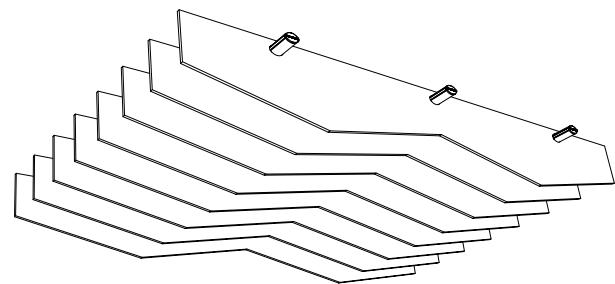

ANGLE .5 ALTERNATING (A.5A)

ECHODECO™ BAFFLES - ANGLE PANEL DESIGNS

ANGLE 1 DOWN (A1D)

**ANGLE 1 DOWN (A1D) IN COBALT (P102)
SHOWN 72"W X 48"D**

ANGLE 1 UP (A1U)

**ANGLE 1 UP (A1U) IN SANDSTONE (P104)
SHOWN 72"W X 48"D**

ECHODECO™ BAFFLES - ANGLE PANEL DESIGNS

ANGLE 1 ALTERNATING (A1A) IN RUBY (P108)
SHOWN 72"W X 48"D

ANGLE 1 ALTERNATING (A1A)

ANGLE 2 DOWN (A2D) IN AQUA (P115)
SHOWN 72"W X 48"D

ANGLE 2 DOWN (A2D)

ECHODECO™ BAFFLES - ANGLE PANEL DESIGNS