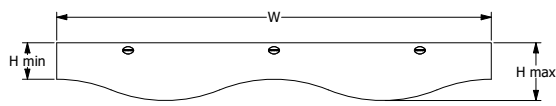

ECHODECO™ BAFFLES - WAVE PANEL DESIGNS

WAVE PANEL DESIGNS

- Wave .5 Same (W.5S)
- Wave .5 Alternating (W.5A)
- Wave 1 Down (W1D)
- Wave 1 Up (W1U)
- Wave 1 Alternating (W1A)
- Wave 1 Progressive (W1P)
- Wave 2 Down (W2D)
- Wave 2 Up (W2U)
- Wave 2 Alternating (W2A)
- Wave 2 Progressive (W2P)

Width	Depth	Panel Height Max	Panel Height Min	Quantity of Panels	Quantity of Mounting Rails	EBR9 EchoScape™ 3/8" (9mm) (Includes ACT Ceiling Mount)	EBR9 Weight	EBR18 EchoScape™ 3/4" (18mm) (Includes ACT Ceiling Mount)	EBR18 Weight	Additional Permanent Mount (Optional)	Price
48"	48"	7"	5"	8	2	$695	14	$1,025	20	P2	+$80
48"	48"	10"	6"	8	2	$805	18	$1,195	27	P2	+$80
48"	48"	14"	10"	8	2	$915	21	$1,345	33	P2	+$80
48"	60"	7"	5"	10	2	$840	17	$1,250	25	P2	+$80
48"	60"	10"	6"	10	2	$975	22	$1,460	34	P2	+$80
48"	60"	14"	10"	10	2	$1,100	26	$1,640	41	P2	+$80
60"	48"	7"	5"	8	2	$970	18	$1,255	26	P3	+$120
60"	48"	10"	6"	8	2	$1,145	23	$1,495	35	P3	+$120
60"	48"	14"	10"	8	2	$1,320	27	$1,720	42	P3	+$120
60"	60"	7"	5"	10	3	$1,170	23	$1,530	33	P3	+$120
60"	60"	10"	6"	10	3	$1,390	29	$1,825	44	P3	+$120
60"	60"	14"	10"	10	3	$1,605	34	$2,105	53	P3	+$120
72"	48"	7"	5"	8	3	$1,030	20	$1,555	29	P3	+$120
72"	48"	10"	6"	8	3	$1,215	26	$1,835	41	P3	+$120
72"	48"	14"	10"	8	3	$1,380	31	$2,075	49	P3	+$120
72"	60"	7"	5"	10	3	$1,250	25	$1,905	37	P3	+$120
72"	60"	10"	6"	10	3	$1,470	33	$2,250	51	P3	+$120
72"	60"	14"	10"	10	3	$1,685	39	$2,545	62	P3	+$120
96"	48"	7"	5"	8	4	$1,280	28	$1,915	40	P4	+$160
96"	48"	10"	6"	8	4	$1,485	36	$2,230	55	P4	+$160
96"	48"	14"	10"	8	4	$1,675	42	$2,495	66	P4	+$160
96"	60"	7"	5"	10	4	$1,545	34	$2,335	50	P4	+$160
96"	60"	10"	6"	10	4	$1,790	44	$2,725	68	P4	+$160
96"	60"	14"	10"	10	4	$2,030	52	$3,060	82	P4	+$160

WAVE 2 DOWN

NOTE:
All pricing in USD