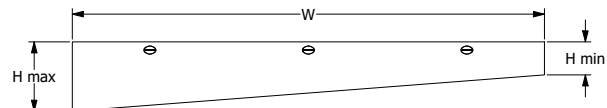

ANGLE .5 SAME (A.5A)