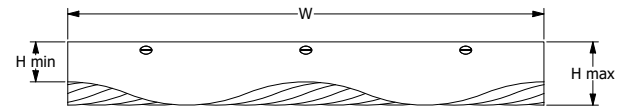

WAVE 2 PROGRESSIVE (W2P)