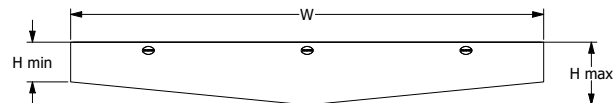

ECHODECO™ BAFFLES - ANGLE PANEL DESIGNS

ANGLE 1 DOWN (A1D)

**ANGLE 1 DOWN (A1D) IN COBALT (P102)
SHOWN 72"W X 48"D**