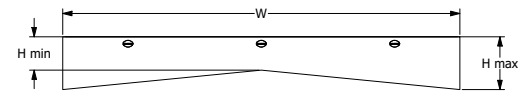

ECHODECO™ BAFFLES - ANGLE PANEL DESIGNS

ANGLE PANEL DESIGNS

- Angle .5 Same (A.5S)
- Angle .5 Alternating (A.5A)
- Angle 1 Down (A1D)
- Angle 1 Up (A1U)
- Angle 1 Alternating (A1A)
- Angle 2 Down (A2D)
- Angle 2 Up (A2U)
- Angle 2 Alternating (A2A)

Width	Depth	Panel Height Max	Panel Height Min	Quantity of Panels	Quantity of Mounting Rails	EBR9 EchoScape™ 3/8" (9mm) (Includes ACT Ceiling Mount)	EBR9 Weight	EBR18 EchoScape™ 3/4" (18mm) (Includes ACT Ceiling Mount)	EBR18 Weight	Additional Permanent Mount (Optional)	Price
48"	48"	8"	4"	8	2	$695	14	$1,025	20	P2	+$80
48"	48"	10"	6"	8	2	$805	18	$1,195	27	P2	+$80
48"	48"	15"	9"	8	2	$915	21	$1,345	33	P2	+$80
48"	60"	8"	4"	10	2	$840	17	$1,250	25	P2	+$80
48"	60"	10"	6"	10	2	$975	22	$1,460	34	P2	+$80
48"	60"	15"	9"	10	2	$1,100	26	$1,640	41	P2	+$80
60"	48"	8"	4"	8	2	$970	18	$1,255	26	P3	+$120
60"	48"	10"	6"	8	2	$1,145	23	$1,495	35	P3	+$120
60"	48"	15"	9"	8	2	$1,320	27	$1,720	42	P3	+$120
60"	60"	8"	4"	10	3	$1,170	23	$1,530	33	P3	+$120
60"	60"	10"	6"	10	3	$1,390	29	$1,825	44	P3	+$120
60"	60"	15"	9"	10	3	$1,605	34	$2,105	53	P3	+$120
72"	48"	8"	4"	8	3	$1,030	20	$1,555	29	P3	+$120
72"	48"	10"	6"	8	3	$1,215	26	$1,835	41	P3	+$120
72"	48"	15"	9"	8	3	$1,380	31	$2,075	49	P3	+$120
72"	60"	8"	4"	10	3	$1,250	25	$1,905	37	P3	+$120
72"	60"	10"	6"	10	3	$1,470	33	$2,250	51	P3	+$120
72"	60"	15"	9"	10	3	$1,685	39	$2,545	62	P3	+$120
96"	48"	8"	4"	8	4	$1,280	28	$1,915	40	P4	+$160
96"	48"	10"	6"	8	4	$1,485	36	$2,230	55	P4	+$160
96"	48"	15"	9"	8	4	$1,675	42	$2,495	66	P4	+$160
96"	60"	8"	4"	10	4	$1,545	34	$2,335	50	P4	+$160
96"	60"	10"	6"	10	4	$1,790	44	$2,725	68	P4	+$160
96"	60"	15"	9"	10	4	$2,030	52	$3,060	82	P4	+$160

ANGLE 1 UP

NOTE:
All pricing in USD