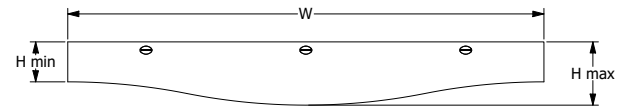

WAVE .5 SAME (W.5S)

WAVE .5 ALTERNATING (W.5A) IN MOSS (P120)
SHOWN 72"W X 48"D

WAVE .5 ALTERNATING (W.5A)

ECHODECO™ BAFFLES - WAVE PANEL DESIGNS

WAVE 1 DOWN (W1D) IN OAT (P116)
SHOWN 72"W X 48"D

WAVE 1 DOWN (W1D)