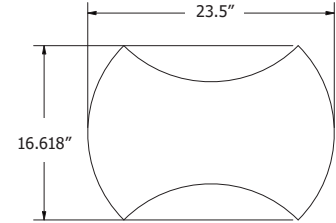

# ECHODECO™ SHAPES - CIRCLE

**CIRCLE - SET OF 8 PER SKU**  
 3/8" (9mm)  
 3/4" (18mm)

**CIRCLE - 12"**  
 (Dimensions Actual)

**CIRCLE - 24"**  
 (Dimensions Actual)

Circle 3/8" (9mm)		Circle (CR) Straight Edge (Set of 8)	Adhesive Removable Mount Qty 24	Price	Weight (lbs)
Size					
12"		\$230	W.R24	+\$75	2
24"		\$630	W.R24	+\$75	9

Circle 3/4" (18mm)		Circle (CR) Straight Edge (Set of 8)	Adhesive Removable Mount Qty 24	Price	Weight (lbs)
Size					
12"		\$385	W.R24	+\$75	4
24"		\$1,040	W.R24	+\$75	16

**CIRCLE DESIGN**  
 (SHOWN ON 10'W X 9'H WALL)

Slate, Cobalt, Sunflower and Charcoal  
 EchoDeco Circle Shapes 3/8" (9mm)

NOTE:  
 All pricing in USD

# ECHODECO™ SHAPES - BOW-TIE

**BOW-TIE - SET OF 8 PER SKU**  
**3/8" (9mm)**  
**3/4" (18mm)**

**BOW-TIE - 12"**  
 (Dimensions Actual)

**BOW-TIE - 24"**  
 (Dimensions Actual)

<b>Bow-Tie 3/8" (9mm)</b>		<b>Bow-Tie (BT) Straight Edge (Set of 8)</b>	Adhesive Removable Mount 12" - Qty 16 24" - Qty 32	<b>Price</b>	<b>Weight (lbs)</b>
Size					
12"		<b>\$230</b>	W.R16	<b>+\$50</b>	1
24"		<b>\$630</b>	W.R32	<b>+\$100</b>	6