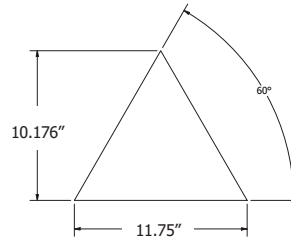

## ECHODECO™ SHAPES

Style	Size	Shape	Material Color	Hanging Options (Optional)
ES9	EchoDeco Shapes 3/8" (9mm) thickness - Set of 8	6"	TR Triangle	P1_ EchoScape™ 3/8 (9mm) W.R Adhesive Removable Mount
ES18	EchoDeco Shapes 3/4" (18mm) thickness - Set of 8	10"	TRB Triangle with Beveled Edge	P3_ EchoScape™ 3/4 (18mm) (Quantity changes per shape)
		12"	SQ Square	
		20"	SQB Square with Beveled Edge	
		24"	DI Diamond	
			DIB Diamond with Beveled Edge	
			RC Rectangle	
			RCB Rectangle with Beveled Edge	
			TP Trapezoid	
			TPB Trapezoid with Beveled Edge	
			HX Hexagon	
			HXB Hexagon with Beveled Edge	
			CR Circle	
			BT Bow-Tie	
			PA Parallelogram	
			SC Scale	

# ECHODECO™ SHAPES - TRIANGLE

**TRIANGLE - SET OF 8 PER SKU**  
**3/8" (9mm)**  
**3/4" (18mm)**

**TRIANGLE - 6"**  
 (Dimensions Actual)

**TRIANGLE - 12"**  
 (Dimensions Actual)

**TRIANGLE - 24"**  
 (Dimensions Actual)