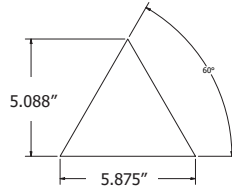

## ECHODECO™ SHAPES

Style	Size	Shape	Material Color	Hanging Options (Optional)
ES9	EchoDeco Shapes 3/8" (9mm) thickness - Set of 8	6"	TR Triangle	P1_ EchoScape™ 3/8 (9mm) W.R Adhesive Removable Mount
ES18	EchoDeco Shapes 3/4" (18mm) thickness - Set of 8	10"	TRB Triangle with Beveled Edge	P3_ EchoScape™ 3/4 (18mm) (Quantity changes per shape)
		12"	SQ Square	
		20"	SQB Square with Beveled Edge	
		24"	DI Diamond	
			DIB Diamond with Beveled Edge	
			RC Rectangle	
			RCB Rectangle with Beveled Edge	
			TP Trapezoid	
			TPB Trapezoid with Beveled Edge	
			HX Hexagon	
			HXB Hexagon with Beveled Edge	
			CR Circle	
			BT Bow-Tie	
			PA Parallelogram	
			SC Scale	

# ECHODECO™ SHAPES - TRIANGLE

**TRIANGLE - SET OF 8 PER SKU**  
**3/8" (9mm)**  
**3/4" (18mm)**

**TRIANGLE - 6"**  
 (Dimensions Actual)

**TRIANGLE - 12"**  
 (Dimensions Actual)

**TRIANGLE - 24"**  
 (Dimensions Actual)