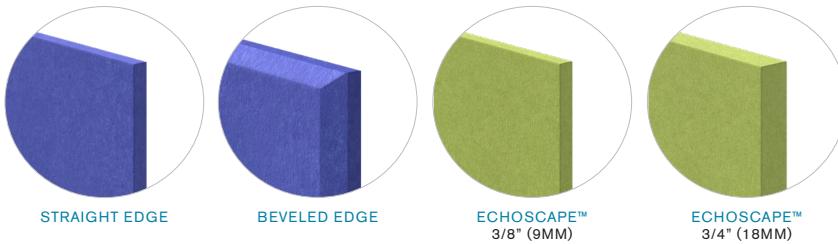

How to build your SKU:

Step 1:
Choose your
Style

ES18

Step 2:
Choose your
Size

24

Step 3:
Choose your
Shape

DIB

Step 4:
Choose your
Material Color

P106

Step 7:
Choose your
Hanging Option
(Optional)

W.R_

ECHODECO™ SHAPES

Style	Size	Shape	Material Color	Hanging Options (Optional)
ES9	EchoDeco Shapes 3/8" (9mm) thickness - Set of 8	6"	TR Triangle	P1_ EchoScape™ 3/8 (9mm) W.R Adhesive Removable Mount
ES18	EchoDeco Shapes 3/4" (18mm) thickness - Set of 8	10"	TRB Triangle with Beveled Edge	P3_ EchoScape™ 3/4 (18mm) (Quantity changes per shape)
		12"	SQ Square	
		20"	SQB Square with Beveled Edge	
		24"	DI Diamond	
			DIB Diamond with Beveled Edge	
			RC Rectangle	
			RCB Rectangle with Beveled Edge	
			TP Trapezoid	
			TPB Trapezoid with Beveled Edge	
			HX Hexagon	
			HXB Hexagon with Beveled Edge	
			CR Circle	
			BT Bow-Tie	
			PA Parallelogram	
			SC Scale