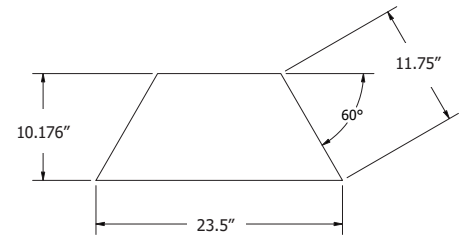

**RECTANGLE DESIGN**  
(SHOWN ON 10'W X 9'H WALL)

Aqua, Violet, and Cornflower EchoDeco Rectangle Shapes 3/8" (9mm) with Beveled Edges and Straight Edges

NOTE:  
All pricing in USD

# ECHODECO™ SHAPES - TRAPEZOID

**TRAPEZOID - SET OF 8 PER SKU**  
 3/8" (9mm)  
 3/4" (18mm)

**TRAPEZOID - 12"**  
 (Dimensions Actual)

**TRAPEZOID - 24"**  
 (Dimensions Actual)

Trapezoid 3/8" (9mm)		Trapezoid (TP) Straight Edge (Set of 8)	Trapezoid (TPB) Beveled Edge (Set of 8)	Adhesive Removable Mount 12" - Qty 16 24" - Qty 24	Price	Weight (lbs)
Size						
12"		\$160	\$175	W.R16	+\$50	1
24"		\$420	\$460	W.R24	+\$75	4