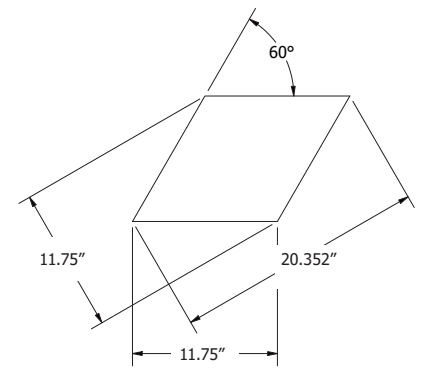

## DIAMOND - SET OF 8 PER SKU

3/8" (9mm)  
3/4" (18mm)

**DIAMOND - 10"**  
(Dimensions Actual)

**DIAMOND - 20"**  
(Dimensions Actual)

Diamond 3/8" (9mm)		Diamond (DI) Straight Edge (Set of 8)	Diamond (DIB) Beveled Edge (Set of 8)	Adhesive Removable Mount Qty 16	Price	Weight (lbs)
Size						
10"		\$115	\$125	W.R16	+\$50	1
20"		\$315	\$345	W.R16	+\$50	3