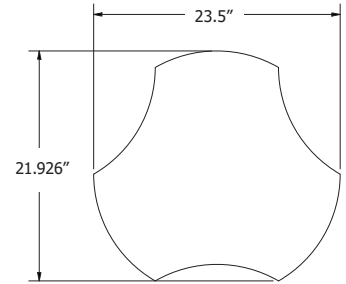

## PARALLELOGRAM - SET OF 8 PER SKU

3/8" (9mm)  
3/4" (18mm)

**PARALLELOGRAM - 12"**  
(Dimensions Actual)

**PARALLELOGRAM - 24"**  
(Dimensions Actual)

Parallelogram 3/8" (9mm)		Parallelogram (PA) Straight Edge (Set of 8)	Adhesive Removable Mount 12" - Qty 16 24" - Qty 32	Price	Weight (lbs)
Size					
12"		\$160	W.R16	+\$50	1
24"		\$420	W.R32	+\$100	5

## PARALLELOGRAM DESIGN (SHOWN ON 10'W X 9'H WALL)

Slate, Tangerine and Aqua EchoDeco  
Parallelogram Shapes 3/8" (9mm)

Cobalt and Slate EchoDeco  
Parallelogram Shapes 3/4" (18mm)

NOTE:  
All pricing in USD

# ECHODECO™ SHAPES - SCALE

**SCALE - SET OF 8 PER SKU**  
 3/8" (9mm)  
 3/4" (18mm)

**SCALE - 12"**  
 (Dimensions Actual)

**SCALE - 24"**  
 (Dimensions Actual)

Scale 3/8" (9mm)		Scale (SC) Straight Edge (Set of 8)	Adhesive Removable Mount Qty 24	Price	Weight (lbs)
Size					
12"		\$230	W.R24	+\$75	2
24"		\$630	W.R24	+\$75	8

Scale 3/4" (18mm)		Scale (SC) Straight Edge (Set of 8)	Adhesive Removable Mount Qty 24	Price	Weight (lbs)
Size					
12"		\$385	W.R24	+\$75	3
24"		\$1,040	W.R24	+\$75	14

**SCALE DESIGN**  
 (SHOWN ON 10'W X 9'H WALL)  
 Charcoal, Violet, and Iced Grey  
 EchoDeco Scale Shapes 3/8" (9mm)