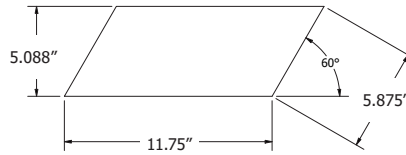

PARALLELOGRAM - 12"
(Dimensions Actual)