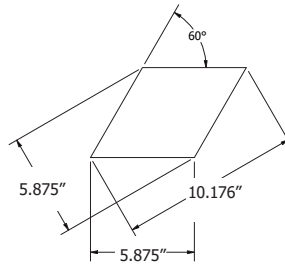

Square 3/4" (18mm)		Square (SQ) Straight Edge (Set of 8)	Square (SQB) Beveled Edge (Set of 8)	Adhesive Removable Mount 6" and 12" - Qty 16 24" - Qty 32	Price	Weight (lbs)
Size						
6"		\$225	\$250	W.R16	+\$50	1
12"		\$385	\$425	W.R16	+\$50	5
24"		\$1,040	\$1,145	W.R32	+\$100	21

**SQUARE DESIGN**  
 (SHOWN ON 10'W X 9'H WALL)

Slate, Ruby, Tangerine and Iced Grey EchoDeco Square Shapes 3/8" (9mm) with Beveled Edges

Iced Grey EchoDeco Square Shapes 3/4" (18mm) with Beveled Edges

NOTE:  
 All pricing in USD

## DIAMOND - SET OF 8 PER SKU

3/8" (9mm)  
3/4" (18mm)

**DIAMOND - 10"**  
(Dimensions Actual)

**DIAMOND - 20"**  
(Dimensions Actual)

Diamond 3/8" (9mm)		Diamond (DI) Straight Edge (Set of 8)	Diamond (DIB) Beveled Edge (Set of 8)	Adhesive Removable Mount Qty 16	Price	Weight (lbs)
Size						
10"		\$115	\$125	W.R16	+\$50	1
20"		\$315	\$345	W.R16	+\$50	3