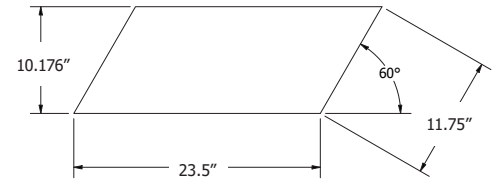

PARALLELOGRAM - 24"
(Dimensions Actual)

Parallelogram 3/8" (9mm)		Parallelogram (PA) Straight Edge (Set of 8)	Adhesive Removable Mount 12" - Qty 16 24" - Qty 32	Price	Weight (lbs)
Size					
12"		$160	W.R16	+$50	1
24"		$420	W.R32	+$100	5

Parallelogram 3/4" (18mm)		Parallelogram (PA) Straight Edge (Set of 8)	Adhesive Removable Mount 12" - Qty 16 24" - Qty 32	Price	Weight (lbs)
Size					
12"		$265	W.R16	+$50	2
24"		$695	W.R32	+$100	9