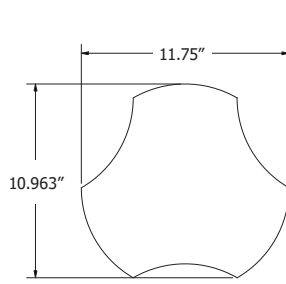

## PARALLELOGRAM - SET OF 8 PER SKU

3/8" (9mm)  
3/4" (18mm)

**PARALLELOGRAM - 12"**  
(Dimensions Actual)

**PARALLELOGRAM - 24"**  
(Dimensions Actual)

Parallelogram 3/8" (9mm)		Parallelogram (PA) Straight Edge (Set of 8)	Adhesive Removable Mount 12" - Qty 16 24" - Qty 32	Price	Weight (lbs)
Size					
12"		\$160	W.R16	+\$50	1
24"		\$420	W.R32	+\$100	5

## PARALLELOGRAM DESIGN (SHOWN ON 10'W X 9'H WALL)

Slate, Tangerine and Aqua EchoDeco  
Parallelogram Shapes 3/8" (9mm)

Cobalt and Slate EchoDeco  
Parallelogram Shapes 3/4" (18mm)

NOTE:  
All pricing in USD

# ECHODECO™ SHAPES - SCALE

**SCALE - SET OF 8 PER SKU**  
 3/8" (9mm)  
 3/4" (18mm)

**SCALE - 12"**  
 (Dimensions Actual)

**SCALE - 24"**  
 (Dimensions Actual)

Scale 3/8" (9mm)		Scale (SC) Straight Edge (Set of 8)	Adhesive Removable Mount Qty 24	Price	Weight (lbs)
Size					
12"		\$230	W.R24	+\$75	2
24"		\$630	W.R24	+\$75	8

Scale 3/4" (18mm)		Scale (SC) Straight Edge (Set of 8)	Adhesive Removable Mount Qty 24	Price	Weight (lbs)
Size					
12"		\$385	W.R24	+\$75	3
24"		\$1,040	W.R24	+\$75	14

**SCALE DESIGN**  
 (SHOWN ON 10'W X 9'H WALL)  
 Charcoal, Violet, and Iced Grey  
 EchoDeco Scale Shapes 3/8" (9mm)