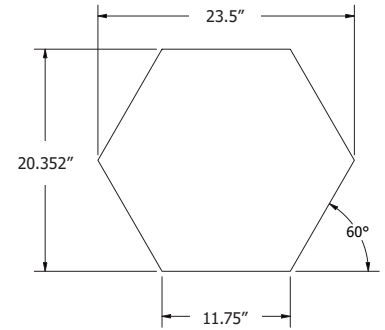

## DIAMOND - SET OF 8 PER SKU

3/8" (9mm)  
3/4" (18mm)

**DIAMOND - 10"**  
(Dimensions Actual)

**DIAMOND - 20"**  
(Dimensions Actual)

Diamond 3/8" (9mm)		Diamond (DI) Straight Edge (Set of 8)	Diamond (DIB) Beveled Edge (Set of 8)	Adhesive Removable Mount Qty 16	Price	Weight (lbs)
Size						
10"		\$115	\$125	W.R16	+\$50	1
20"		\$315	\$345	W.R16	+\$50	3

# ECHODECO™ SHAPES - TRAPEZOID

**TRAPEZOID - SET OF 8 PER SKU**  
 3/8" (9mm)  
 3/4" (18mm)

**TRAPEZOID - 12"**  
 (Dimensions Actual)

**TRAPEZOID - 24"**  
 (Dimensions Actual)

Trapezoid 3/8" (9mm)		Trapezoid (TP) Straight Edge (Set of 8)	Trapezoid (TPB) Beveled Edge (Set of 8)	Adhesive Removable Mount 12" - Qty 16 24" - Qty 24	Price	Weight (lbs)
Size						
12"		\$160	\$175	W.R16	+\$50	1
24"		\$420	\$460	W.R24	+\$75	4

**TRAPEZOID DESIGN (SHOWN ON 10'W X 9'H WALL)**

Ruby, Ash and Slate EchoDeco Trapezoid Shapes 3/8" (9mm) with Beveled Edges

Ash and Slate EchoDeco Trapezoid Shapes 3/4" (18mm) with Beveled Edges

NOTE:  
 All pricing in USD

# ECHODECO™ SHAPES - HEXAGON

**HEXAGON - SET OF 8 PER SKU**  
 3/8" (9mm)  
 3/4" (18mm)

**HEXAGON - 12"**  
 (Dimensions Actual)

**HEXAGON - 24"**  
 (Dimensions Actual)

Hexagon 3/8" (9mm)		Hexagon (HX) Straight Edge (Set of 8)	Hexagon (HXB) Beveled Edge (Set of 8)	Adhesive Removable Mount Qty 24	Price	Weight (lbs)
Size						
12"		\$230	\$255	W.R24	+\$75	2
24"		\$630	\$695	W.R24	+\$75	8