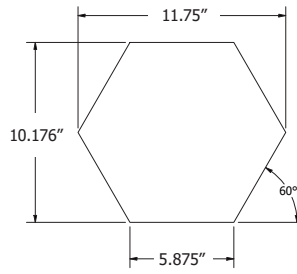

## DIAMOND - SET OF 8 PER SKU

3/8" (9mm)  
3/4" (18mm)

**DIAMOND - 10"**  
(Dimensions Actual)

**DIAMOND - 20"**  
(Dimensions Actual)

Diamond 3/8" (9mm)		Diamond (DI) Straight Edge (Set of 8)	Diamond (DIB) Beveled Edge (Set of 8)	Adhesive Removable Mount Qty 16	Price	Weight (lbs)
Size						
10"		\$115	\$125	W.R16	+\$50	1
20"		\$315	\$345	W.R16	+\$50	3

# ECHODECO™ SHAPES - TRAPEZOID

**TRAPEZOID - SET OF 8 PER SKU**  
 3/8" (9mm)  
 3/4" (18mm)

**TRAPEZOID - 12"**  
 (Dimensions Actual)

**TRAPEZOID - 24"**  
 (Dimensions Actual)

Trapezoid 3/8" (9mm)		Trapezoid (TP) Straight Edge (Set of 8)	Trapezoid (TPB) Beveled Edge (Set of 8)	Adhesive Removable Mount 12" - Qty 16 24" - Qty 24	Price	Weight (lbs)
Size						
12"		\$160	\$175	W.R16	+\$50	1
24"		\$420	\$460	W.R24	+\$75	4

**TRAPEZOID DESIGN (SHOWN ON 10'W X 9'H WALL)**

Ruby, Ash and Slate EchoDeco Trapezoid Shapes 3/8" (9mm) with Beveled Edges

Ash and Slate EchoDeco Trapezoid Shapes 3/4" (18mm) with Beveled Edges

NOTE:  
 All pricing in USD

# ECHODECO™ SHAPES - HEXAGON

**HEXAGON - SET OF 8 PER SKU**  
 3/8" (9mm)  
 3/4" (18mm)

**HEXAGON - 12"**  
 (Dimensions Actual)

**HEXAGON - 24"**  
 (Dimensions Actual)

Hexagon 3/8" (9mm)		Hexagon (HX) Straight Edge (Set of 8)	Hexagon (HXB) Beveled Edge (Set of 8)	Adhesive Removable Mount Qty 24	Price	Weight (lbs)
Size						
12"		\$230	\$255	W.R24	+\$75	2
24"		\$630	\$695	W.R24	+\$75	8