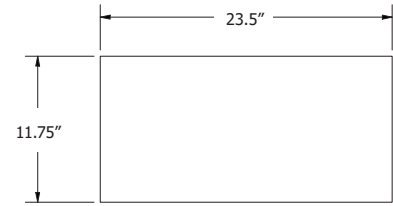

# ECHODECO™ SHAPES - RECTANGLE

**RECTANGLE - SET OF 8 PER SKU**  
**3/8" (9mm)**  
**3/4" (18mm)**

**RECTANGLE - 12"**  
(Dimensions Actual)

**RECTANGLE - 24"**  
(Dimensions Actual)

Rectangle 3/8" (9mm)		Rectangle (RC) Straight Edge (Set of 8)	Rectangle (RCB) Beveled Edge (Set of 8)	Adhesive Removable Mount 12" - Qty 16 24" - Qty 32	Price	Weight (lbs)
Size						
12"		\$160	\$175	W.R16	+\$50	1
24"		\$420	\$460	W.R32	+\$100	6