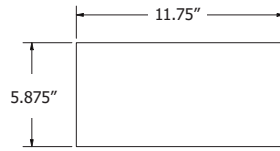

RECTANGLE - 12"
(Dimensions Actual)