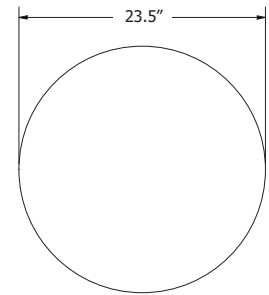

# ECHODECO™ SHAPES - HEXAGON

**HEXAGON - SET OF 8 PER SKU**  
 3/8" (9mm)  
 3/4" (18mm)

**HEXAGON - 12"**  
 (Dimensions Actual)

**HEXAGON - 24"**  
 (Dimensions Actual)

Hexagon 3/8" (9mm)		Hexagon (HX) Straight Edge (Set of 8)	Hexagon (HXB) Beveled Edge (Set of 8)	Adhesive Removable Mount Qty 24	Price	Weight (lbs)
Size						
12"		\$230	\$255	W.R24	+\$75	2
24"		\$630	\$695	W.R24	+\$75	8

**HEXAGON DESIGN**  
 (SHOWN ON 10'W X 9'H WALL)

Iced Grey, Slate, Charcoal and Aqua EchoDeco Hexagon Shapes 3/8" (9mm) with Beveled Edges and Straight Edges  
 Cobalt and Iced Grey EchoDeco Hexagon Shapes 3/4" (18mm) with Beveled Edges and Straight Edges

# ECHODECO™ SHAPES - CIRCLE

**CIRCLE - SET OF 8 PER SKU**  
 3/8" (9mm)  
 3/4" (18mm)

**CIRCLE - 12"**  
 (Dimensions Actual)

**CIRCLE - 24"**  
 (Dimensions Actual)

Circle 3/8" (9mm)		Circle (CR) Straight Edge (Set of 8)	Adhesive Removable Mount Qty 24	Price	Weight (lbs)
Size					
12"		\$230	W.R24	+\$75	2
24"		\$630	W.R24	+\$75	9