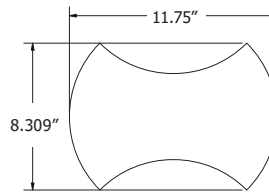

# ECHODECO™ SHAPES - CIRCLE

**CIRCLE - SET OF 8 PER SKU**  
 3/8" (9mm)  
 3/4" (18mm)

**CIRCLE - 12"**  
 (Dimensions Actual)

**CIRCLE - 24"**  
 (Dimensions Actual)

Circle 3/8" (9mm)		Circle (CR) Straight Edge (Set of 8)	Adhesive Removable Mount Qty 24	Price	Weight (lbs)
Size					
12"		\$230	W.R24	+\$75	2
24"		\$630	W.R24	+\$75	9

Slate, Cobalt, Sunflower and Charcoal  
 EchoDeco Circle Shapes 3/8" (9mm)

NOTE:  
 All pricing in USD

# ECHODECO™ SHAPES - BOW-TIE

**BOW-TIE - SET OF 8 PER SKU**  
**3/8" (9mm)**  
**3/4" (18mm)**

**BOW-TIE - 12"**  
 (Dimensions Actual)

**BOW-TIE - 24"**  
 (Dimensions Actual)

<b>Bow-Tie 3/8" (9mm)</b>		<b>Bow-Tie (BT) Straight Edge (Set of 8)</b>	Adhesive Removable Mount 12" - Qty 16 24" - Qty 32	<b>Price</b>	<b>Weight (lbs)</b>
Size					
12"		<b>\$230</b>	W.R16	<b>+\$50</b>	1
24"		<b>\$630</b>	W.R32	<b>+\$100</b>	6