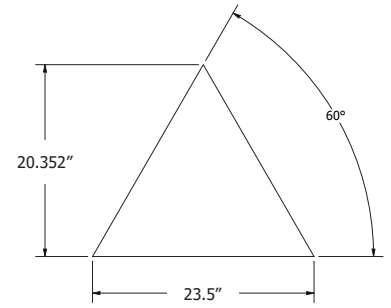

## ECHODECO™ SHAPES

Style	Size	Shape	Material Color	Hanging Options (Optional)
ES9	EchoDeco Shapes 3/8" (9mm) thickness - Set of 8	6"	TR Triangle	P1_ EchoScape™ 3/8 (9mm) W.R Adhesive Removable Mount
ES18	EchoDeco Shapes 3/4" (18mm) thickness - Set of 8	10"	TRB Triangle with Beveled Edge	P3_ EchoScape™ 3/4 (18mm) (Quantity changes per shape)
		12"	SQ Square	
		20"	SQB Square with Beveled Edge	
		24"	DI Diamond	
			DIB Diamond with Beveled Edge	
			RC Rectangle	
			RCB Rectangle with Beveled Edge	
			TP Trapezoid	
			TPB Trapezoid with Beveled Edge	
			HX Hexagon	
			HXB Hexagon with Beveled Edge	
			CR Circle	
			BT Bow-Tie	
			PA Parallelogram	
			SC Scale	

# ECHODECO™ SHAPES - TRIANGLE

**TRIANGLE - SET OF 8 PER SKU**  
**3/8" (9mm)**  
**3/4" (18mm)**

**TRIANGLE - 6"**  
 (Dimensions Actual)

**TRIANGLE - 12"**  
 (Dimensions Actual)

**TRIANGLE - 24"**  
 (Dimensions Actual)