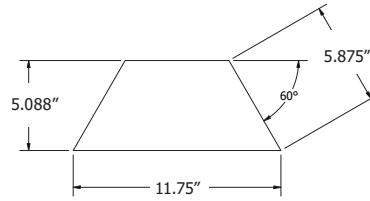

**RECTANGLE DESIGN**  
(SHOWN ON 10'W X 9'H WALL)

Aqua, Violet, and Cornflower EchoDeco Rectangle Shapes 3/8" (9mm) with Beveled Edges and Straight Edges

NOTE:  
All pricing in USD

# ECHODECO™ SHAPES - TRAPEZOID

**TRAPEZOID - SET OF 8 PER SKU**  
 3/8" (9mm)  
 3/4" (18mm)

**TRAPEZOID - 12"**  
 (Dimensions Actual)

**TRAPEZOID - 24"**  
 (Dimensions Actual)

Trapezoid 3/8" (9mm)		Trapezoid (TP) Straight Edge (Set of 8)	Trapezoid (TPB) Beveled Edge (Set of 8)	Adhesive Removable Mount 12" - Qty 16 24" - Qty 24	Price	Weight (lbs)
Size						
12"		\$160	\$175	W.R16	+\$50	1
24"		\$420	\$460	W.R24	+\$75	4