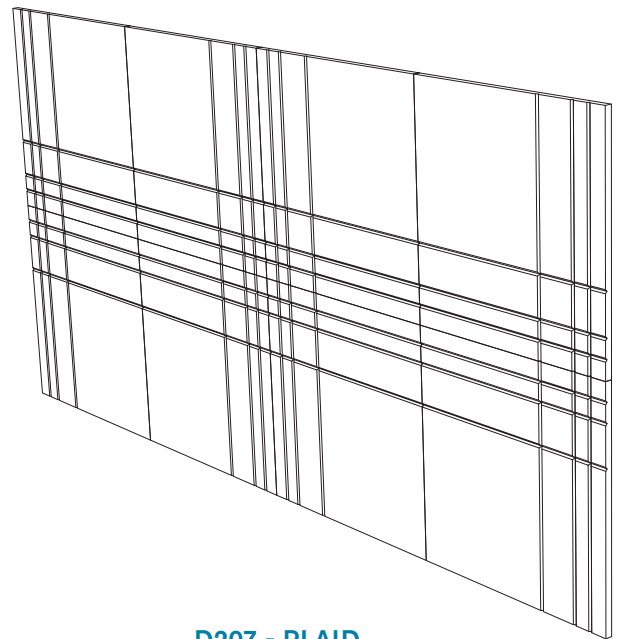

D206 - INFINITY IN P106 ICED GREY

D206 - INFINITY
LAYOUT B
(IN SETS OF 8)

D207 - PLAID IN P105 SLATE GREY

D207 - PLAID
LAYOUT A
(IN SETS OF 8)

D207 - PLAID IN P109 TANGERINE

D207 - PLAID
LAYOUT B
(IN SETS OF 8)