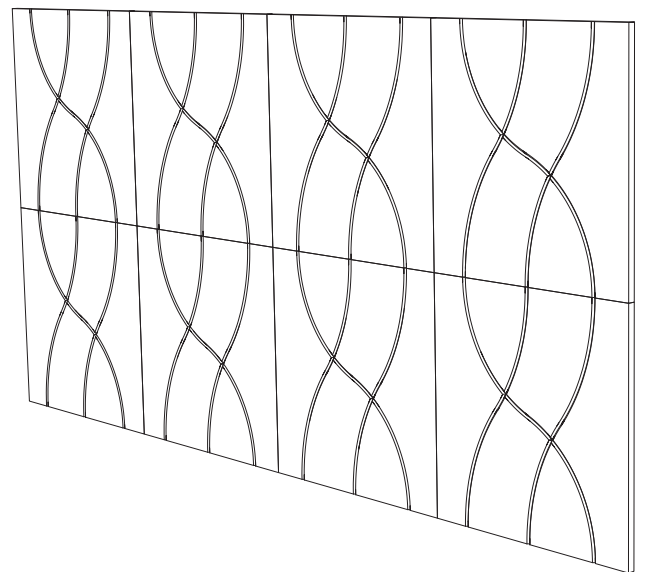

D203 - PRISM IN P102 COBALT

**D203 - PRISM
(IN SETS OF 8)**

D204 - BIAS IN P108 RUBY

D204 - BIAS
(IN SETS OF 8)

D205 - ARROW IN P111 SUNFLOWER

D205 - ARROW
(IN SETS OF 8)

D206 - INFINITY IN P110 VIOLET

D206 - INFINITY
LAYOUT A
(IN SETS OF 8)

D206 - INFINITY IN P106 ICED GREY

D206 - INFINITY
LAYOUT B
(IN SETS OF 8)

D207 - PLAID IN P105 SLATE GREY

D207 - PLAID
LAYOUT A
(IN SETS OF 8)

D207 - PLAID IN P109 TANGERINE

D207 - PLAID
LAYOUT B
(IN SETS OF 8)