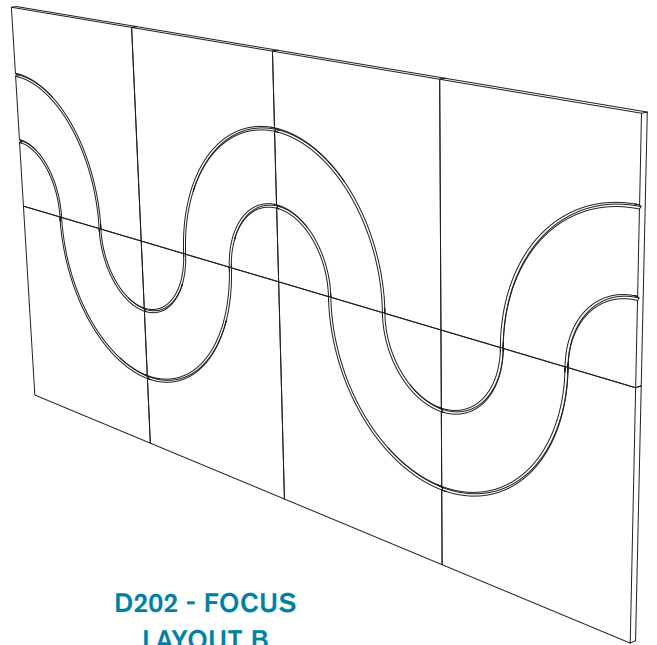

**D202 - FOCUS
LAYOUT B
(IN SETS OF 8)**