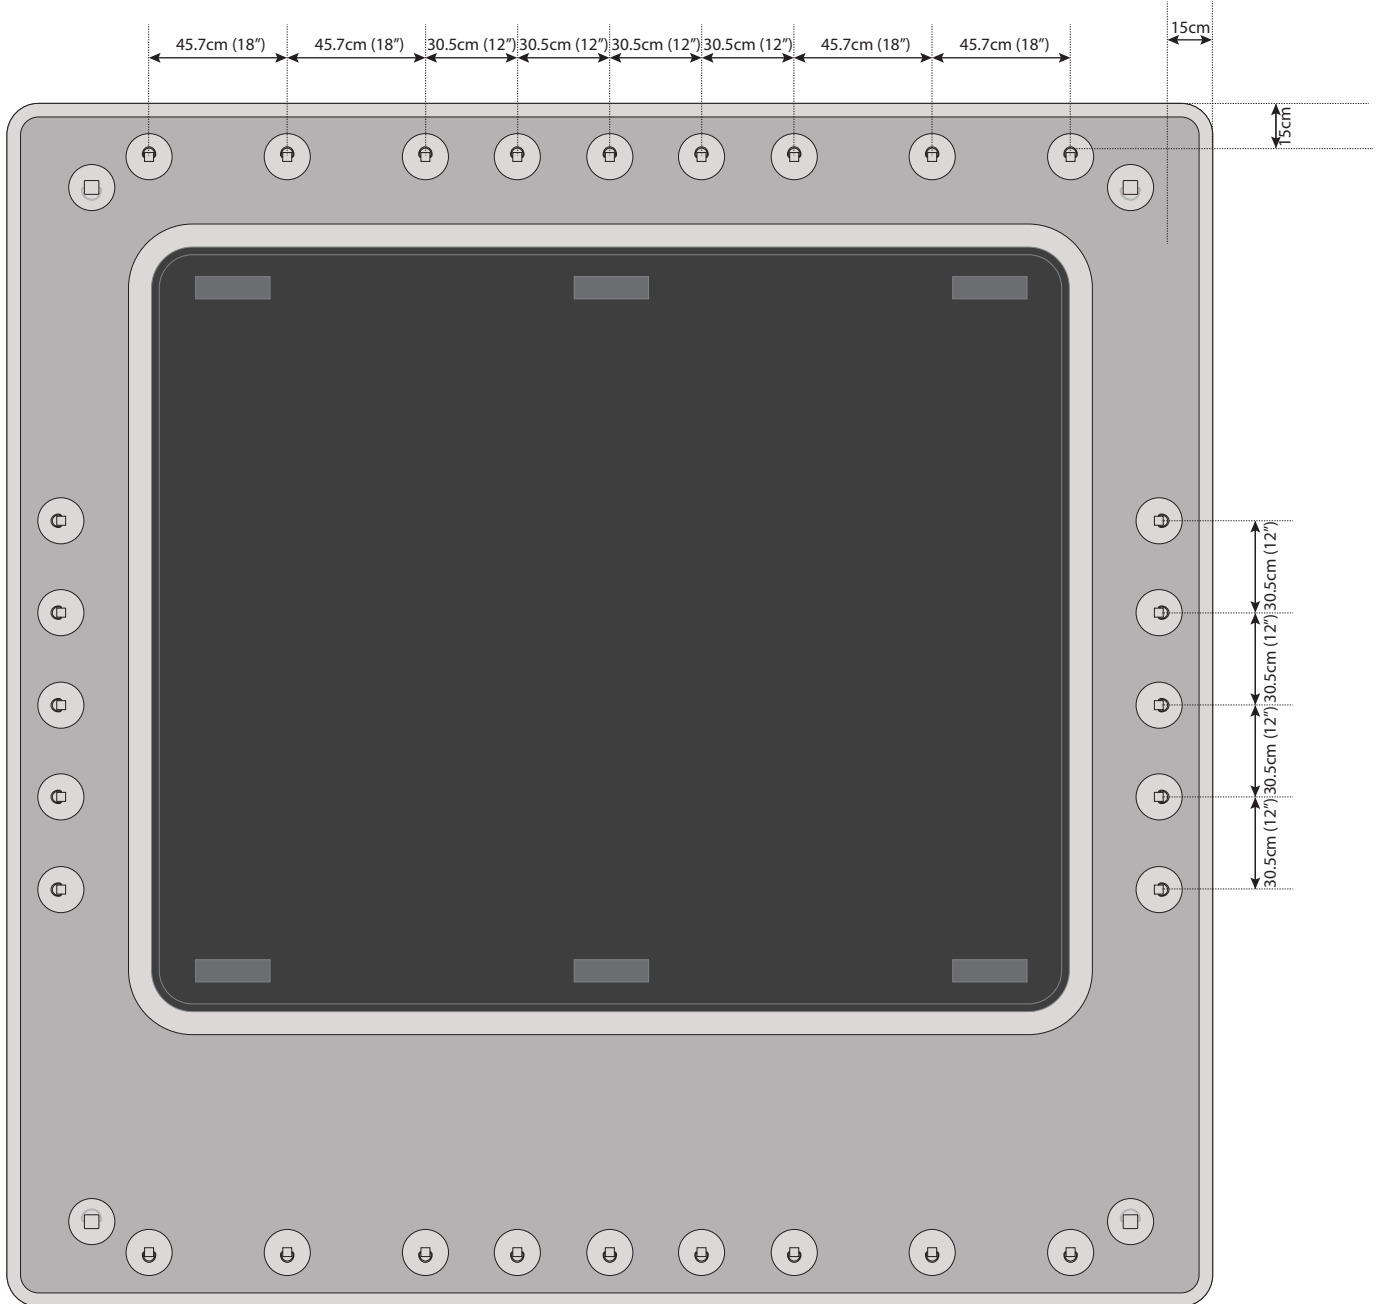

YEAR	PROJECT	SIZE	FACTORY	DRAWING	VERSION	DATE	PAGE
2019	Ocean Pool	4m x 4m	Aquaglide	PA	v.3	4/09/2019	1/3

TOP PLATFORM - 4m x 4m

Pool Opening - 250cm x 300cm X 250cm

- Non-Slip PVC (Pantone Cool Gray 1C) - 2pc
- AG Logo Screen (Pantone Blue 2738C) - 4pc
- ISO Warning - 0pc, Valve Warning - 2pc
- #316 SS Anchor Ring - 8pc
- #316 SS Connecting Ring - 2pc
- Webbing Handle 10 pc
- Webbing boarding Ladder (connected) 1 pc
- Valve w/ AG Safety Cap - 2pc
- Repair Kit
- Storage Wrap
- Box

TOP VIEW

YEAR	PROJECT	SIZE	FACTORY	DRAWING	VERSION	DATE	PAGE
2019	Ocean Pool	4m x 4m	Aquaglide	PA	v.3	4/09/2019	2/3

PLATFORM - 4m x 4m

Pool Opening - 250cm x 300cm X 250cm
4kg weight - 6pc.

#316 SS Anchor Ring - 4pc
#316 Connecting ring - 28pc

BOTTOM VIEW

AG Aquaglide	YEAR	PROJECT	SIZE	FACTORY	DRAWING	VERSION	DATE	PAGE
	2019	Ocean Pool	4m x 4m	Aquaglide	PA	v.3	4/09/2019	3/3

PLATFORM - 4m x 4m

Pool Opening - 250cm x 300cm X 250cm

4kg weight - 6pc.