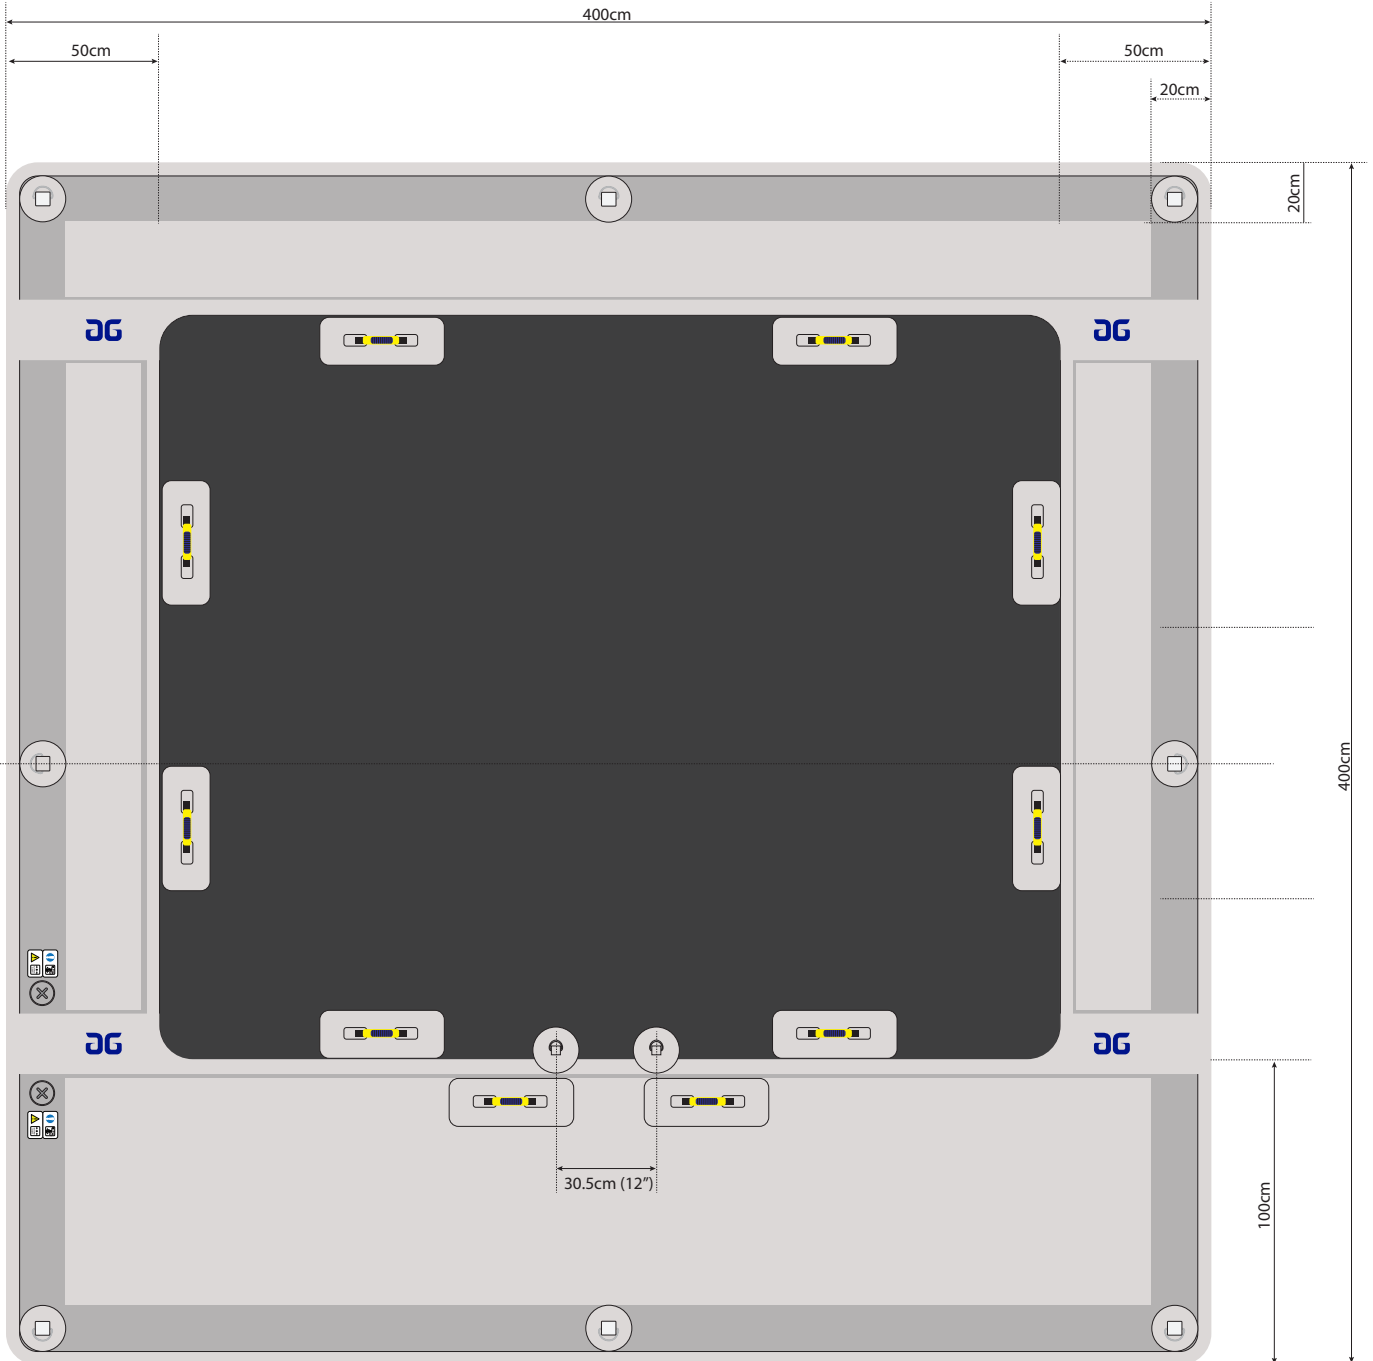

YEAR	PROJECT	SIZE	FACTORY	DRAWING	VERSION	DATE	PAGE
2019	Ocean Pool	4m x 4m	Aquaglide	PA	v.3	4/09/2019	1/3

TOP PLATFORM - 4m x 4m

Pool Opening - 250cm x 300cm X 250cm

- Non-Slip PVC (Pantone Cool Gray 1C) - 2pc
- AG Logo Screen (Pantone Blue 2738C) - 4pc
- ISO Warning - 0pc, Valve Warning - 2pc
- #316 SS Anchor Ring - 8pc
- #316 SS Connecting Ring - 2pc
- Webbing Handle 10 pc
- Webbing boarding Ladder (connected) 1 pc
- Valve w/ AG Safety Cap - 2pc
- Repair Kit
- Storage Wrap
- Box

TOP VIEW

YEAR	PROJECT	SIZE	FACTORY	DRAWING	VERSION	DATE	PAGE
2019	Ocean Pool	4m x 4m	Aquaglide	PA	v.3	4/09/2019	2/3

PLATFORM - 4m x 4m

Pool Opening - 250cm x 300cm X 250cm
4kg weight - 6pc.

#316 SS Anchor Ring - 4pc
#316 Connecting ring - 28pc

BOTTOM VIEW

AG Aquaglide	YEAR	PROJECT	SIZE	FACTORY	DRAWING	VERSION	DATE	PAGE
	2019	Ocean Pool	4m x 4m	Aquaglide	PA	v.3	4/09/2019	3/3

PLATFORM - 4m x 4m

Pool Opening - 250cm x 300cm X 250cm

4kg weight - 6pc.

SIDEVIEW