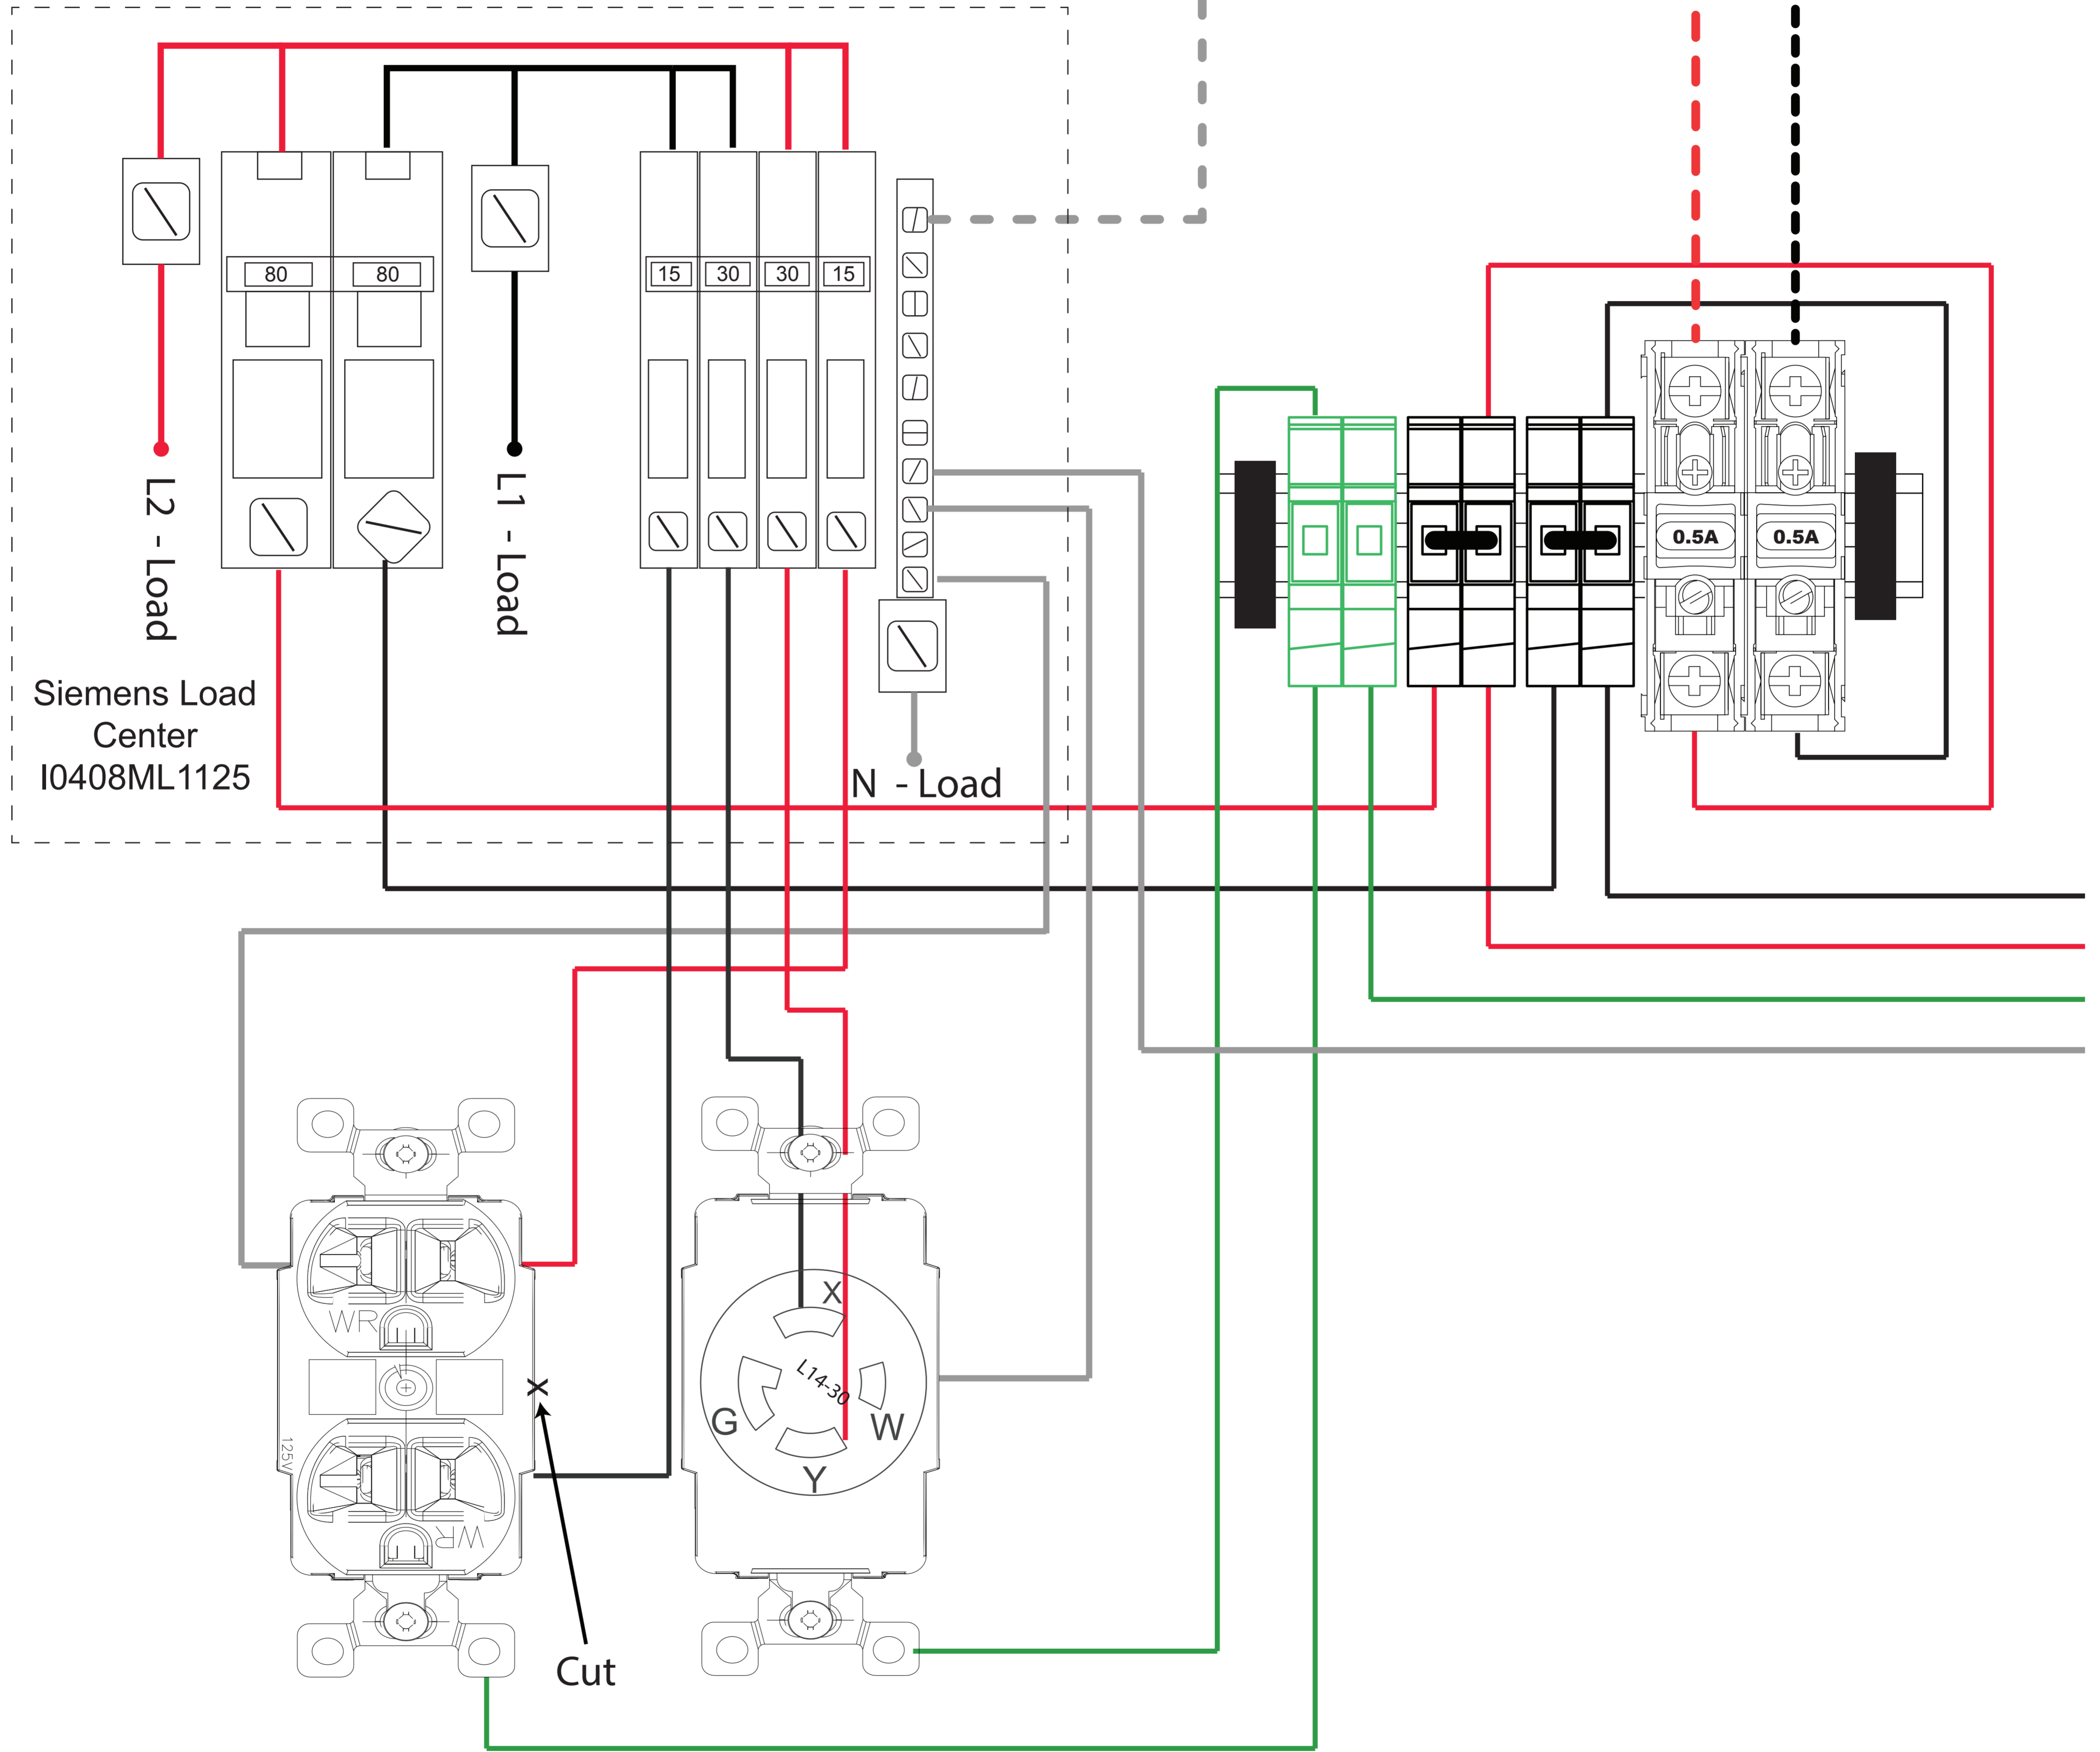

AURORA[®]

Wiring Diagram V4.10

Upper Panel

AGi24P - 100 Amp Q2100
 AGi20P - 80 Amp Q280
 AGi13P - 50 Amp Q250
 AGi9P - 30 Amp Q230

Split Duplex
 Receptacle
 2 x 15 A 120 Volt

L14-30
 120/240 Volt
 30 Amp

20-3RC15-10
 Cover Plate

Wiring Diagram V4.08
Lower Panel