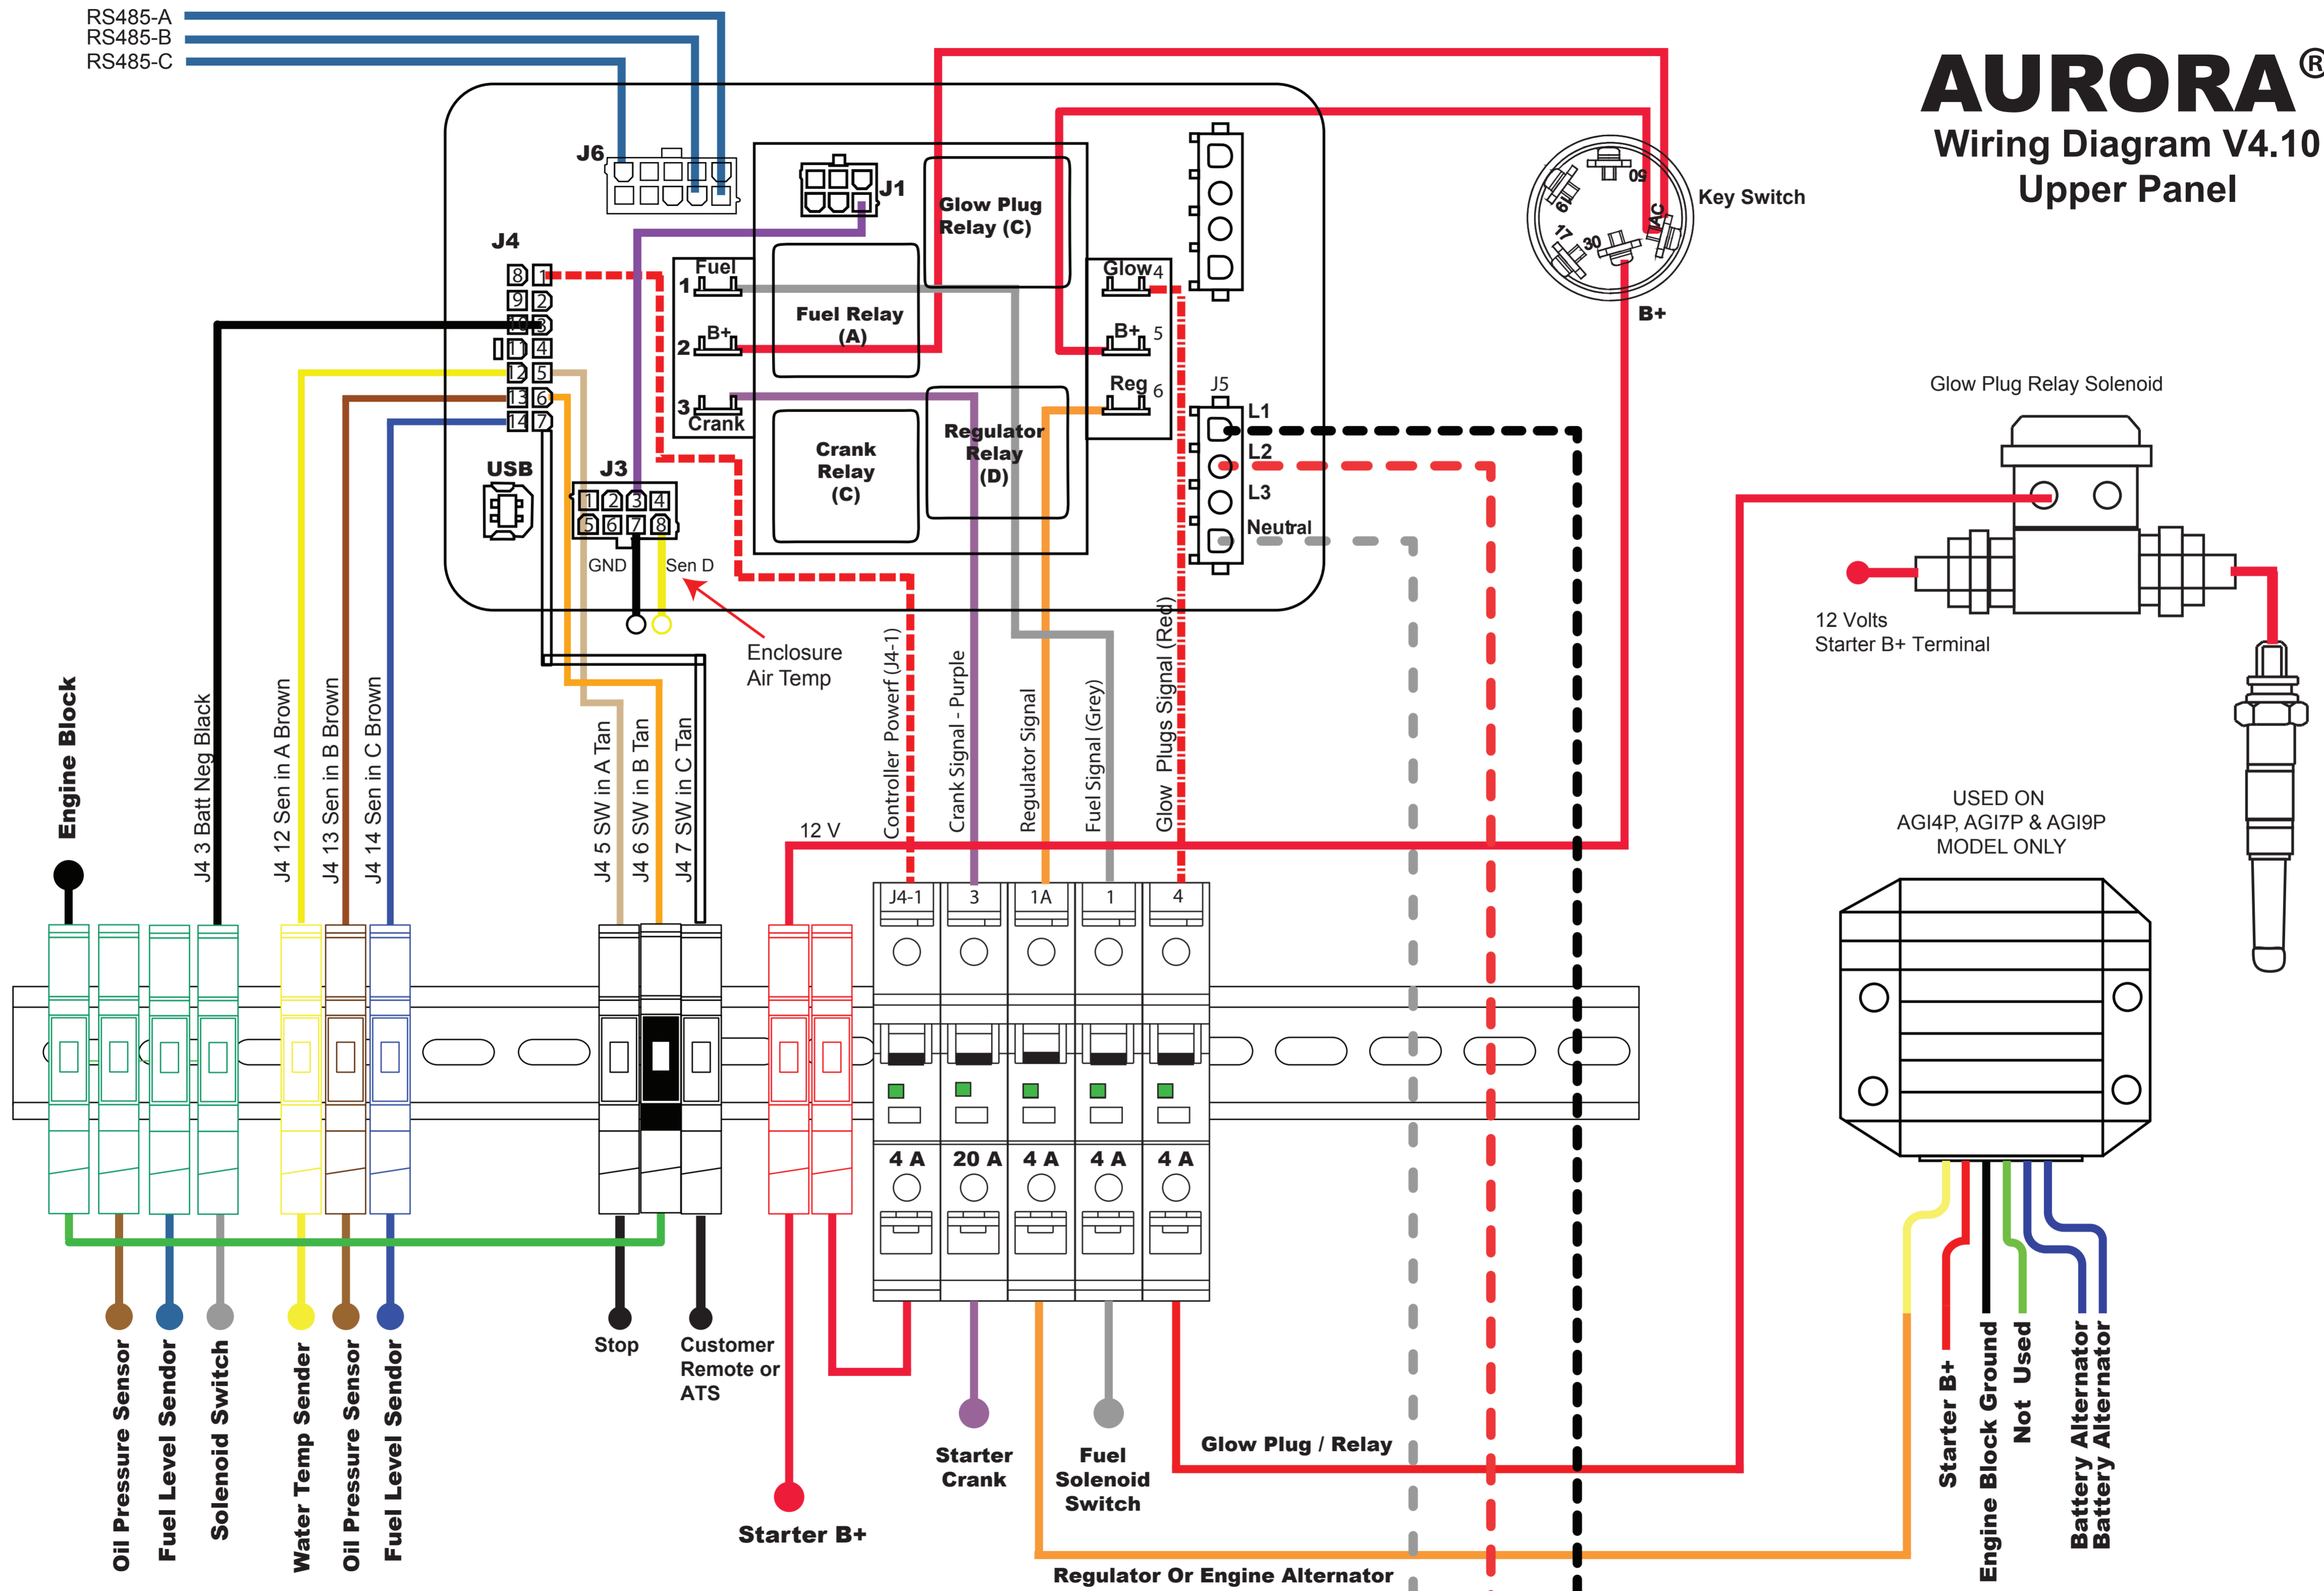

AURORA[®]

Wiring Diagram V4.10

Upper Panel

AGi24P - 100 Amp Q2100
 AGi20P - 80 Amp Q280
 AGi13P - 50 Amp Q250
 AGi9P - 30 Amp Q230

Split Duplex
 Receptacle
 2 x 15 A 120 Volt

L14-30
 120/240 Volt
 30 Amp

20-3RC15-10
 Cover Plate

Wiring Diagram V4.08
Lower Panel