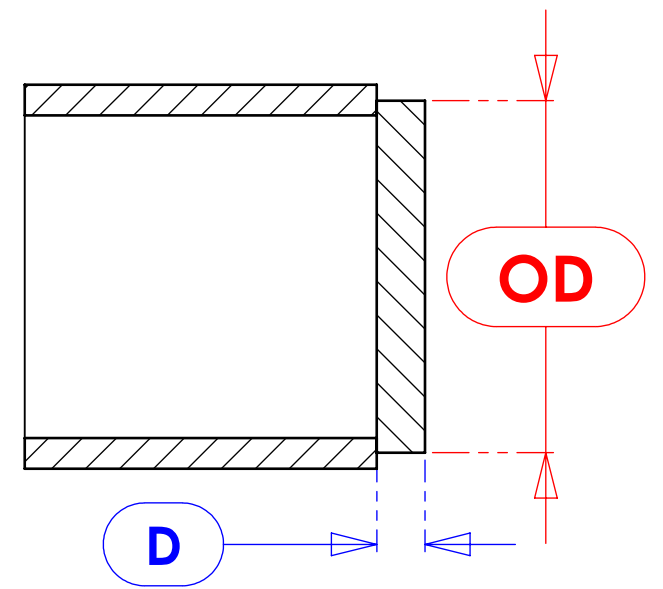

TUBE SPIKE

TUBE CAP

TUBE END

SKU	Part Type	Outer Diameter (OD)	Inner Diameter (ID)	Stick Out (C)	Overall Length (D)
MISC-625	Tube Cap	1.00"	.750"	.587"	.712"
MISC-621	Tube Cap	1.25"	1.00"	.713"	.838"
MISC-622	Tube Cap	1.50"	1.25"	.838"	.963"
MISC-623	Tube Cap	1.75"	1.50"	.963"	1.313"
MISC-624	Tube Cap	2.00"	1.75"	1.088"	1.488"
MISC-629	Tube Spike	1.25"	1.00"	1.60"	2.00"
MISC-626	Tube Spike	1.50"	1.25"	2.46"	2.89"
MISC-627	Tube Spike	1.75"	1.50"	2.50"	3.00"
MISC-628	Tube Spike	2.00"	2.00"	2.55"	3.00"
BRK-1046-1	Tube End	1.25"	N/A	N/A	.188" (3/16)
BRK-1046-1	Tube End	1.50"	N/A	N/A	.188" (3/16)
BRK-1046-1	Tube End	1.75"	N/A	N/A	.188" (3/16)
BRK-1046-1	Tube End	2.00"	N/A	N/A	.188" (3/16)