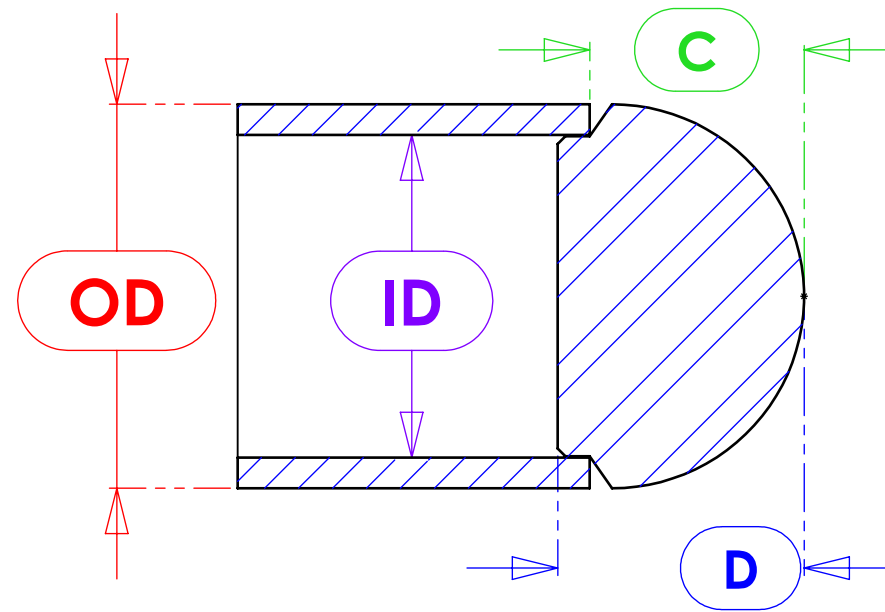

TUBE SPIKE

TUBE CAP

TUBE END

SKU	Part Type	Outer Diameter (OD)	Inner Diameter (ID)	Stick Out (C)	Overall Length (D)
MISC-625	Tube Cap	1.00"	.750"	.587"	.712"
MISC-621	Tube Cap	1.25"	1.00"	.713"	.838"
MISC-622	Tube Cap	1.50"	1.25"	.838"	.963"
MISC-623	Tube Cap	1.75"	1.50"	.963"	1.313"
MISC-624	Tube Cap	2.00"	1.75"	1.088"	1.488"
MISC-629	Tube Spike	1.25"	1.00"	1.60"	2.00"
MISC-626	Tube Spike	1.50"	1.25"	2.46"	2.89"
MISC-627	Tube Spike	1.75"	1.50"	2.50"	3.00"
MISC-628	Tube Spike	2.00"	2.00"	2.55"	3.00"
BRK-1046-1	Tube End	1.25"	N/A	N/A	.188" (3/16)
BRK-1046-1	Tube End	1.50"	N/A	N/A	.188" (3/16)
BRK-1046-1	Tube End	1.75"	N/A	N/A	.188" (3/16)
BRK-1046-1	Tube End	2.00"	N/A	N/A	.188" (3/16)