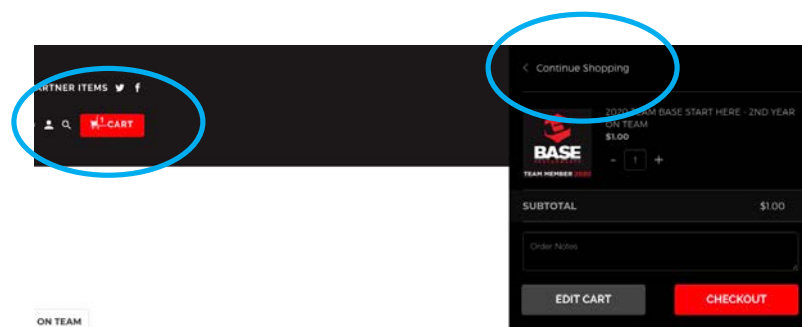

STEP 4. Click on the **CART ICON** and make sure that you have added it. From there, click on **CONTINUE SHOPPING**