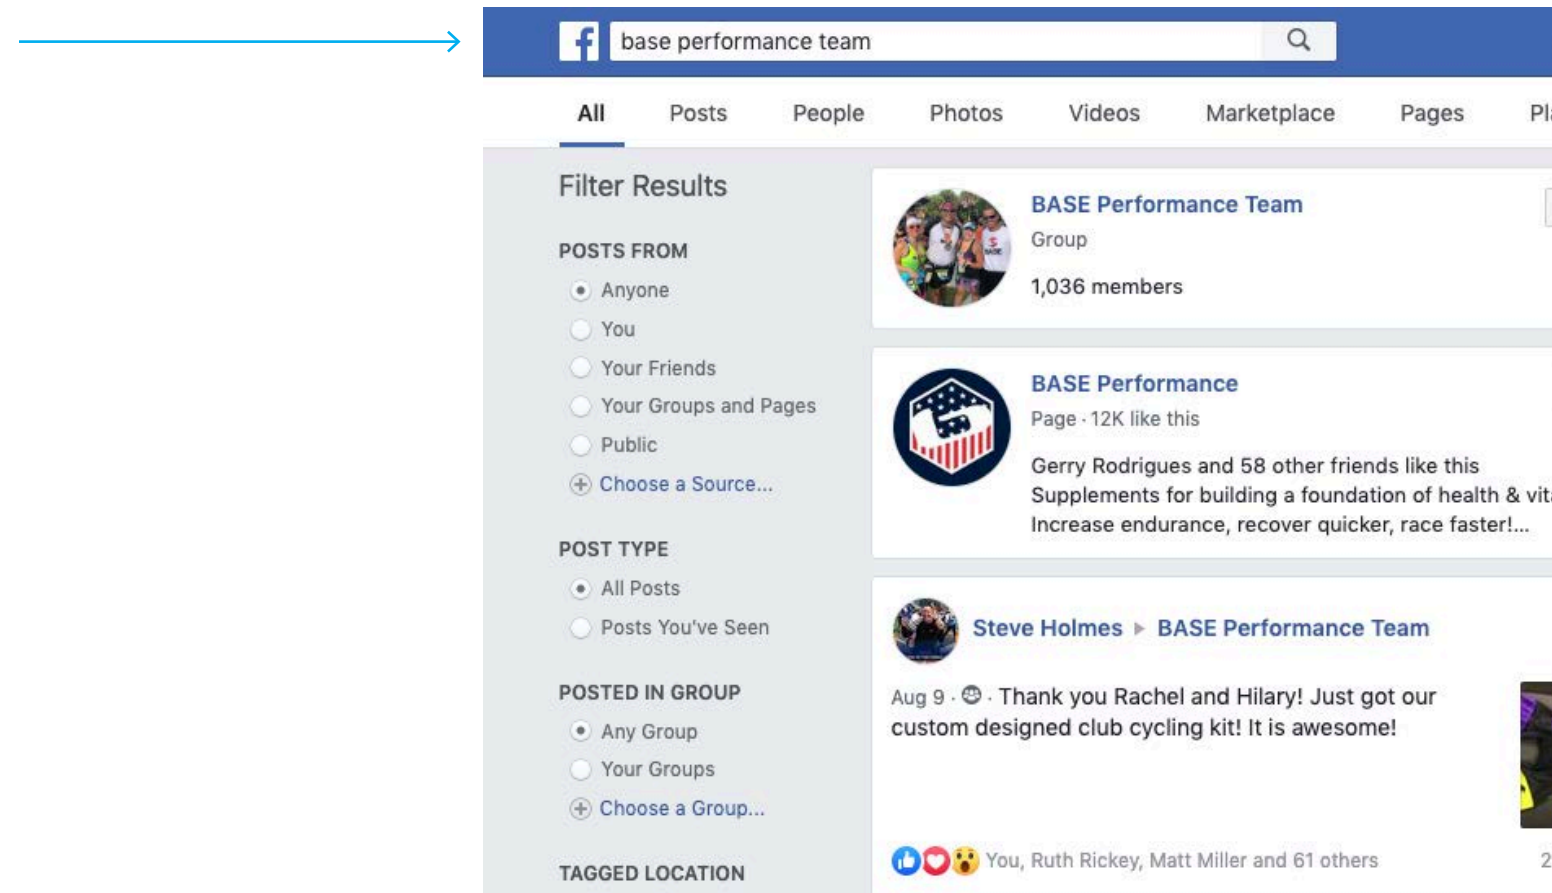

BASE PERFORMANCE FAMILY

TEAM FACEBOOK PAGE

Q: When will I be added to the BASE Team Private Facebook page?

A: We will add you to the page as soon as you complete your team BASE Box. Go to Facebook, and in the search bar up at the top, search for .... BASE PERFORMANCE TEAM. Submit a request to join. Answer the 3 questions that are on there. We will then approve you. You MUST answer the questions as we will not know it is you (We get spammed with about 100 princes of Zimbabwe wanting to join the team every day, so we delete everyone who does not answer the questions) Please do not message Matt or Lauralee and ask them to add you to the team page. We try to streamline everything, and the easiest way is by doing the above. It will occur quickly. The sooner you do this, the faster we can add you.