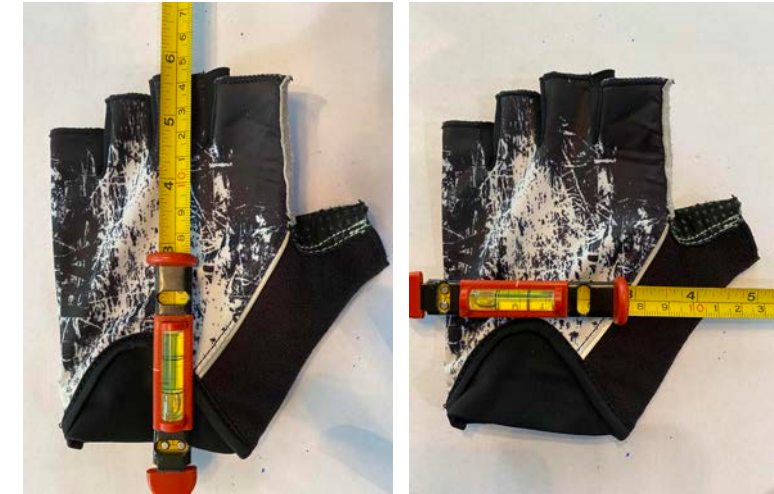

Please use this image as reference as this is a BASE LARGE cycling glove