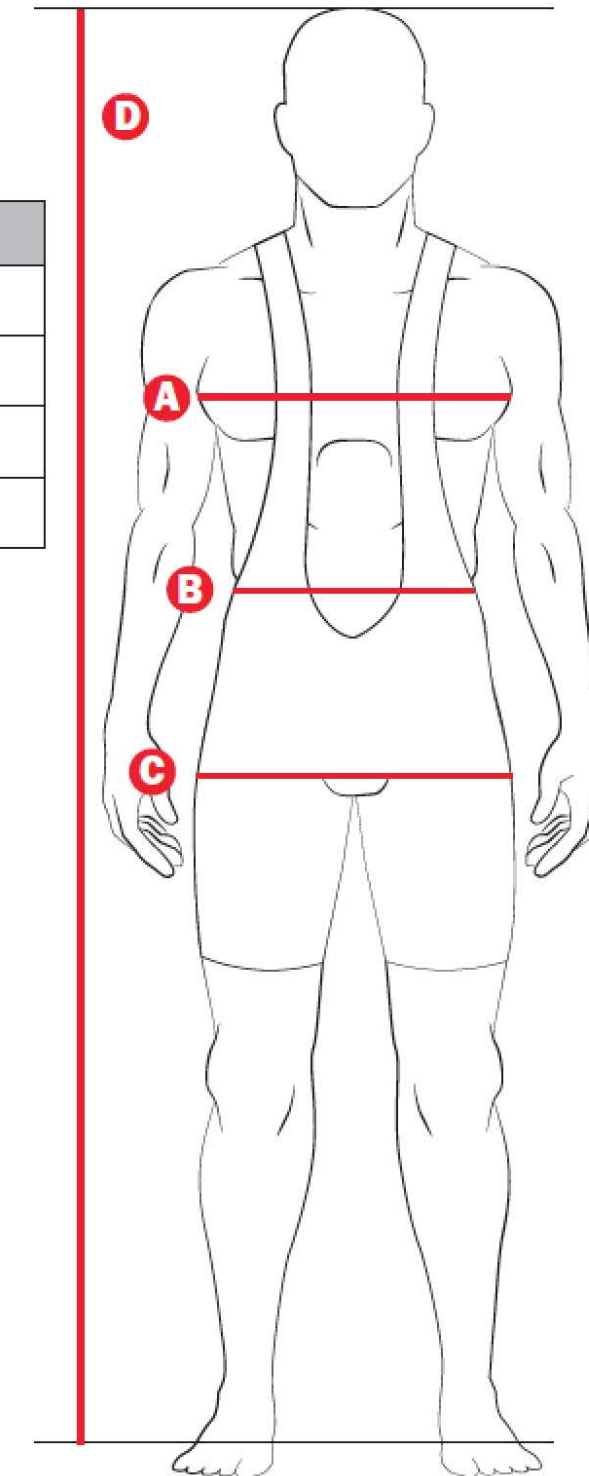

BASE PERFORMANCE FAMILY

MEN'S SIZING CHART:

Men's (Unisex) Size Chart

		XS	S	M	L	XL	XXL
A	Chest	36 in	37.5 in	39 in	40.5 in	42.5 in	44.5 in
B	Waist	30 in	31.5 in	33 in	34.5 in	36.5 in	38.5 in
C	Hip	36 in	37.5 in	39 in	40.5 in	42.5 in	44.5 in
D	Height	5 ft 8 in	5 ft 9 in	5 ft 10 in	5 ft 11 in	6 ft	6 ft 1 in

- **A** Chest/Bust: measure under your arms, around the fullest part of your chest
- **B** Waist: measure around your natural waistline (bend side to side and where you bend is your natural waist, not where jeans sit)
- **C** Hip: measure around the largest part of your hip
- **D** Height: measure from the floor to the top of your head

Measuring: please take measurements over your underwear or tight fitting clothing, standing with your feet shoulder width apart facing forward. If your measurements fall in between sizes, we suggest that you size up for a better fit.