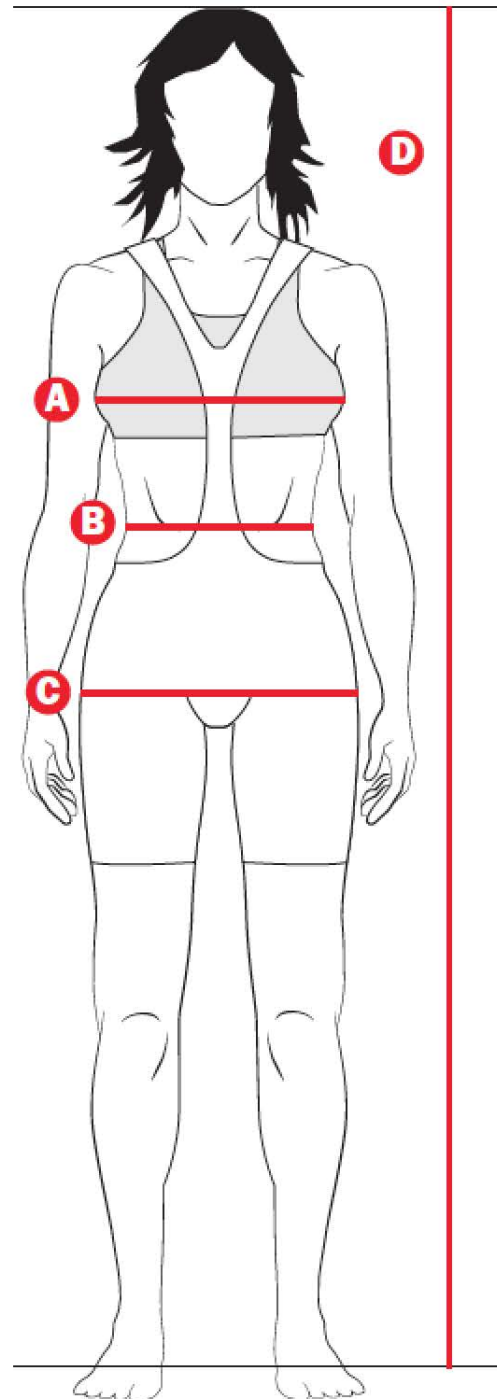

BASE PERFORMANCE FAMILY

WOMEN'S SIZING CHART:

Women's Size Chart

		XS	S	M	L	XL	XXL
A	Bust	33 in	34.5 in	36 in	37.5 in	39.5 in	41.5 in
B	Waist	25 in	26.5 in	28 in	29.5 in	31.5 in	33.5 in
C	Hip	35 in	36.5 in	38 in	39.5 in	41.5 in	43.5 in
D	Height	5 ft 4 in	5 ft 5 in	5 ft 6 in	5 ft 7 in	5 ft 8 in	5 ft 9 in

A Bust: measure under your arms, around the fullest part of your chest

B Waist: measure around your natural waistline (bend side to side and where you bend is your natural waist, not where jeans sit)

C Hip: measure around the largest part of your hip

D Height: measure from the floor to the top of your head

Measuring: please take measurements over your underwear or tight fitting clothing, standing with your feet shoulder width apart facing forward. If your measurements fall in between sizes, we suggest that you size up for a better fit.