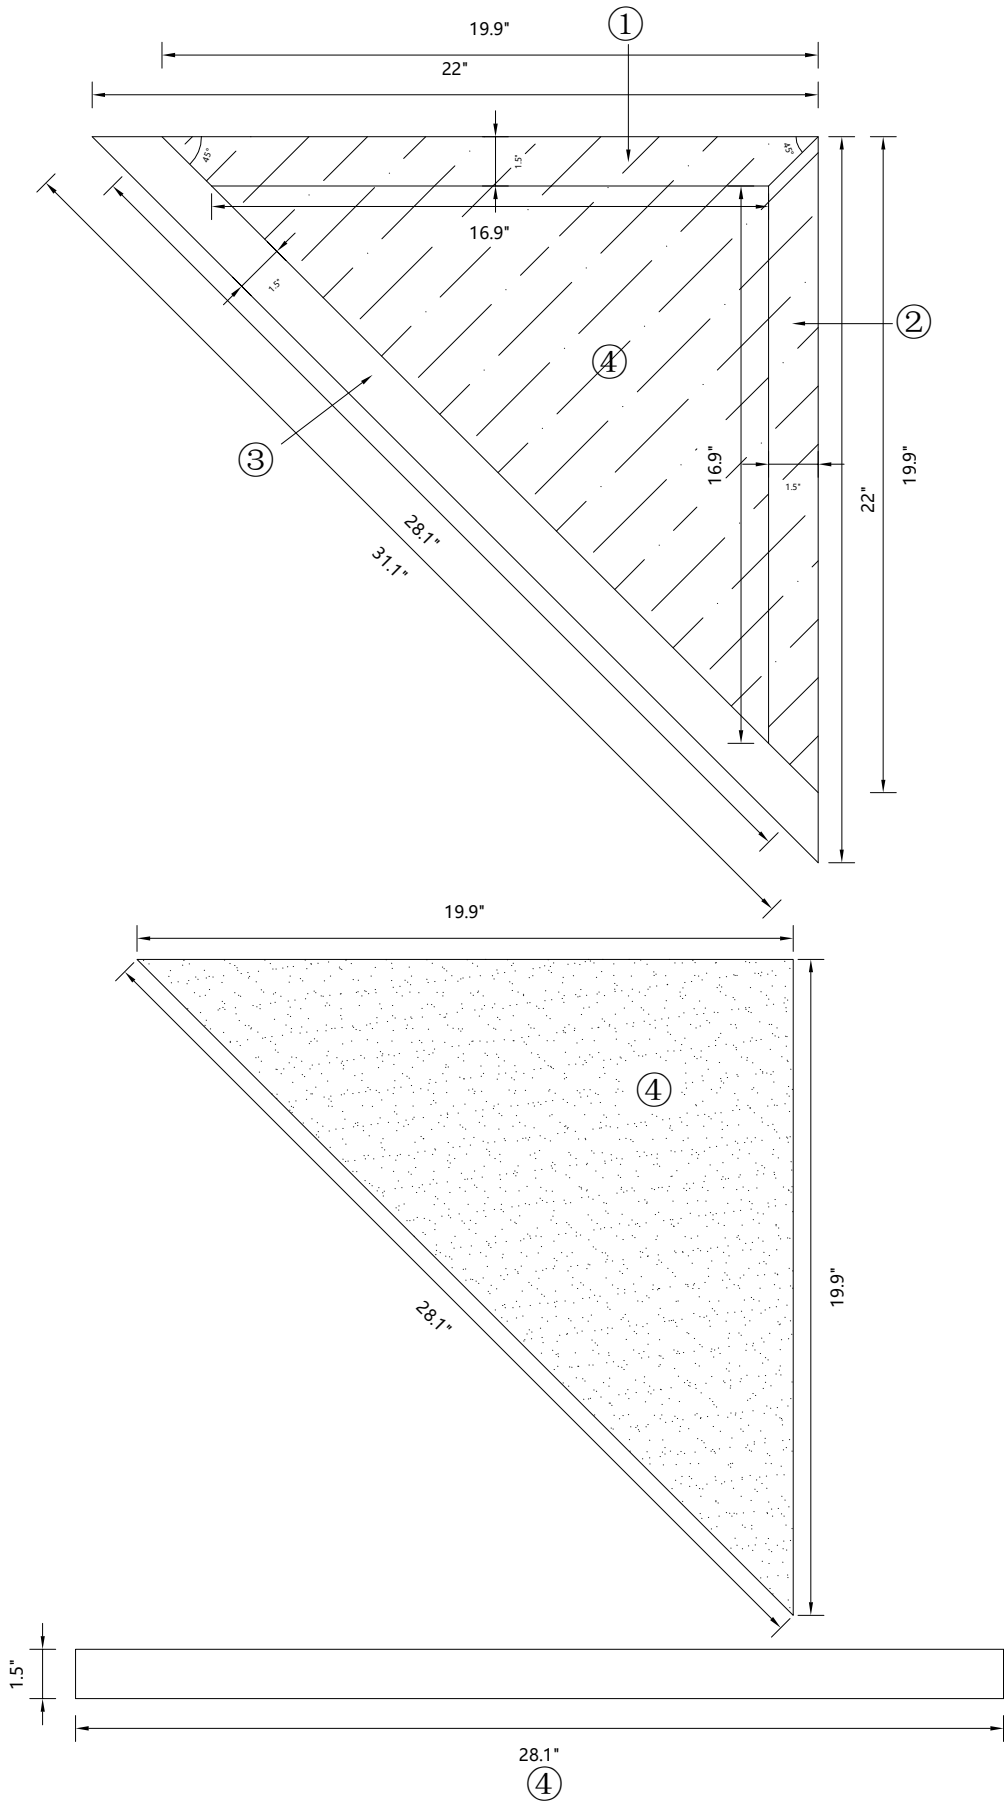

SKU

ZGPSPK2222

Description

22" X 22" X 20" SHOWER BENCH KIT

Date

May 9, 2023

Revision

2023.5

Drawing Number

1 of 1

**EMPERVIOUS™**  
RIGID WATERPROOF SHOWER SYSTEM

www.emser.com  
8431 Santa Monica Blvd. Los Angeles, CA 90069

SKU  
ZGBSBK2222

Description  
22" X 22" X 20" SHOWER BENCH KIT

Date  
May 9, 2023

Revision  
2023.5

Drawing Number  
1 of 1

**EMPERVIOUS™**  
RIGID WATERPROOF SHOWER SYSTEM

www.emser.com  
8431 Santa Monica Blvd. Los Angeles, CA 90069

SKU  
ZGBSBK2222

Description  
22" X 22" X 20" SHOWER BENCH KIT