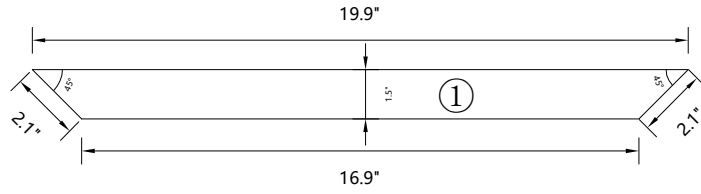

Drawing Number

1 of 1

**EMPERVIOUS™**  
RIGID WATERPROOF SHOWER SYSTEM

www.emser.com  
8431 Santa Monica Blvd. Los Angeles, CA 90069

SKU  
ZGBSBK2222

Description  
22" X 22" X 20" SHOWER BENCH KIT

Date  
May 9, 2023

Revision  
2023.5

Drawing Number  
1 of 1

**EMPERVIOUS™**  
RIGID WATERPROOF SHOWER SYSTEM

www.emser.com  
8431 Santa Monica Blvd. Los Angeles, CA 90069

SKU  
ZGBSBK2222

Description  
22" X 22" X 20" SHOWER BENCH KIT