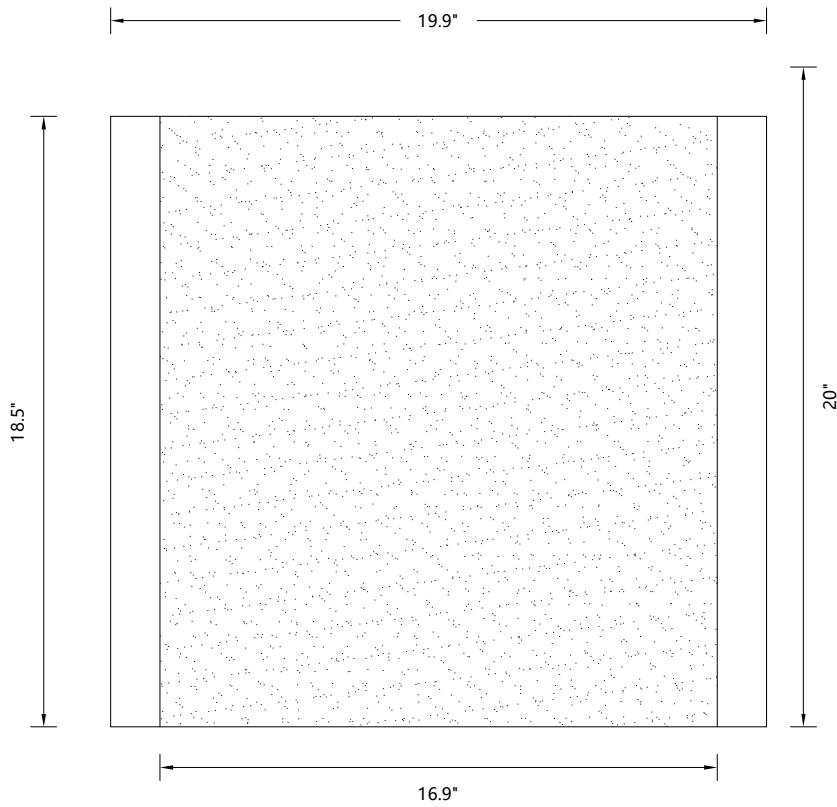

SKU
ZGBSBK2222

Description
22" X 22" X 20" SHOWER BENCH KIT

Date
May 9, 2023

Revision
2023.5

Drawing Number
1 of 1

EMPERVIOUS™
RIGID WATERPROOF SHOWER SYSTEM

www.emser.com
8431 Santa Monica Blvd. Los Angeles, CA 90069