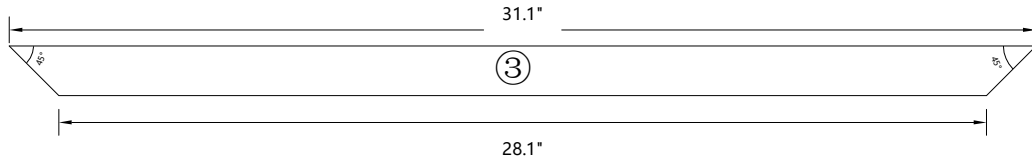

Date  
May 9, 2023

Revision  
2023.5

Drawing Number  
1 of 1

**EMPERVIOUS™**  
RIGID WATERPROOF SHOWER SYSTEM

www.emser.com  
8431 Santa Monica Blvd. Los Angeles, CA 90069

SKU  
ZGBSBK2222

Description  
22" X 22" X 20" SHOWER BENCH KIT