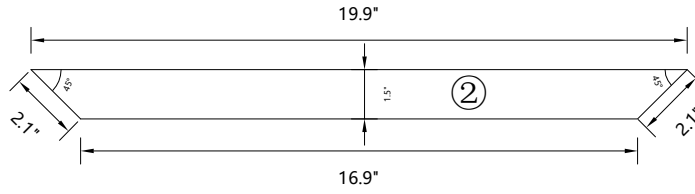

Revision  
2023.5

Drawing Number  
1 of 1

**EMPERVIOUS™**  
RIGID WATERPROOF SHOWER SYSTEM

www.emser.com  
8431 Santa Monica Blvd. Los Angeles, CA 90069

SKU  
ZGBSBK2222

Description  
22" X 22" X 20" SHOWER BENCH KIT

Date  
May 9, 2023

Revision  
2023.5

Drawing Number  
1 of 1

**EMPERVIOUS™**  
RIGID WATERPROOF SHOWER SYSTEM

www.emser.com  
8431 Santa Monica Blvd. Los Angeles, CA 90069

SKU  
ZGBSBK2222

Description  
22" X 22" X 20" SHOWER BENCH KIT