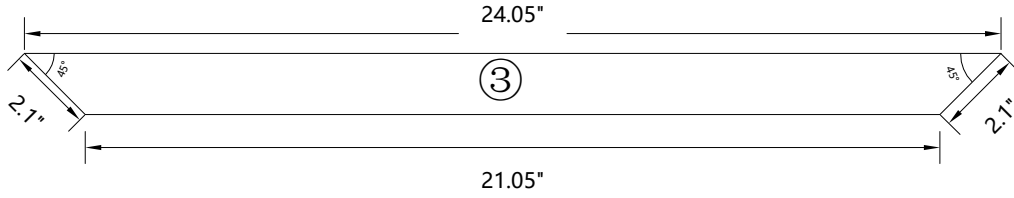

SKU  
ZGBSBK1717

Description  
17" X 17" X 20" SHOWER BENCH KIT

Date  
May 9, 2023

Revision  
2023.5

Drawing Number  
1 of 1

**EMPERVIOUS™**  
RIGID WATERPROOF SHOWER SYSTEM

www.emser.com  
8431 Santa Monica Blvd. Los Angeles, CA 90069