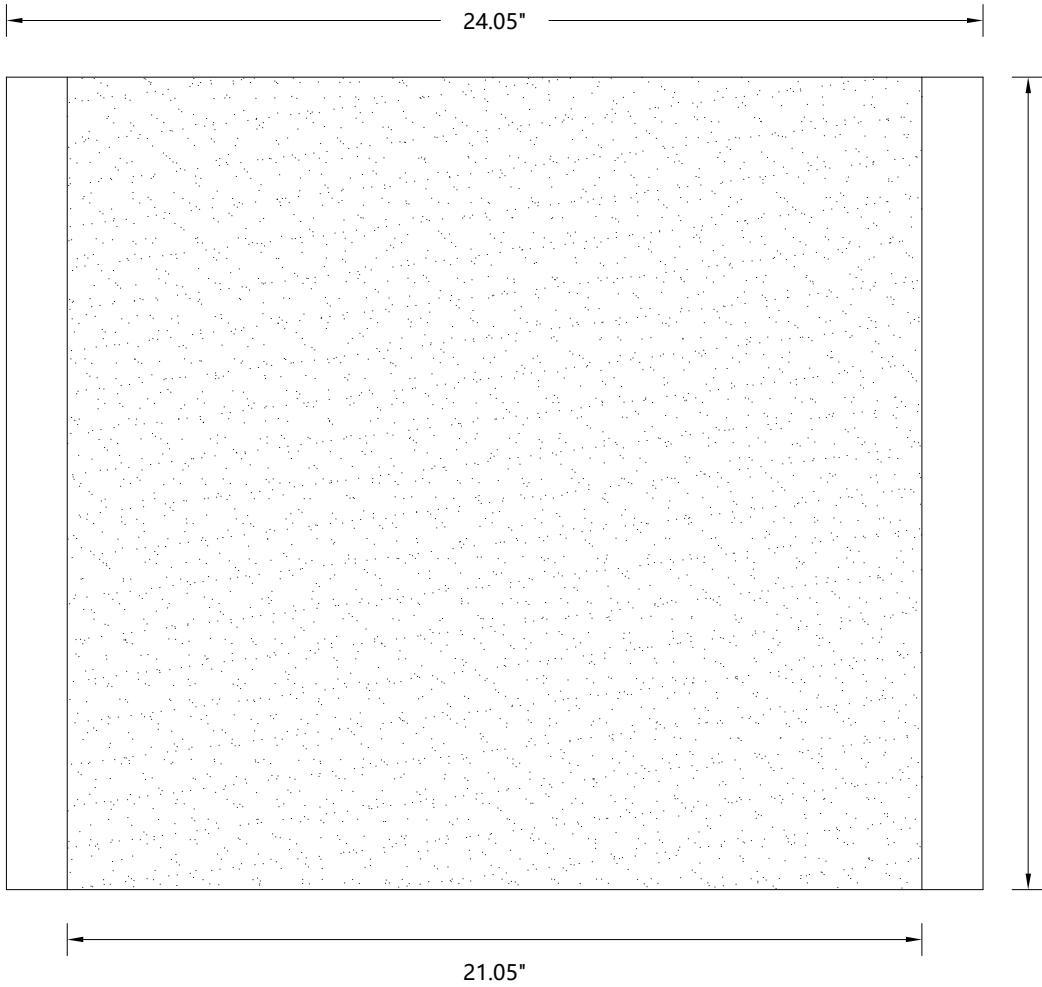

SKU  
ZGBSBK1717

Description  
17" X 17" X 20" SHOWER BENCH KIT

Date  
May 9, 2023

Revision  
2023.5

Drawing Number  
1 of 1

**EMPERVIOUS™**  
RIGID WATERPROOF SHOWER SYSTEM

www.emser.com  
8431 Santa Monica Blvd. Los Angeles, CA 90069