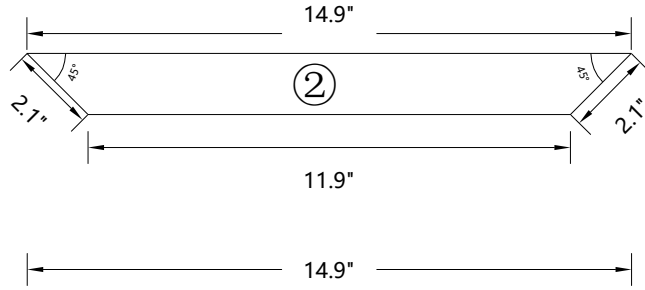

SKU  
ZGBSBK1717

Description  
17" X 17" X 20" SHOWER BENCH KIT

Date  
May 9, 2023

Revision  
2023.5

Drawing Number  
1 of 1

**EMPERVIOUS™**  
RIGID WATERPROOF SHOWER SYSTEM

www.emser.com  
8431 Santa Monica Blvd. Los Angeles, CA 90069