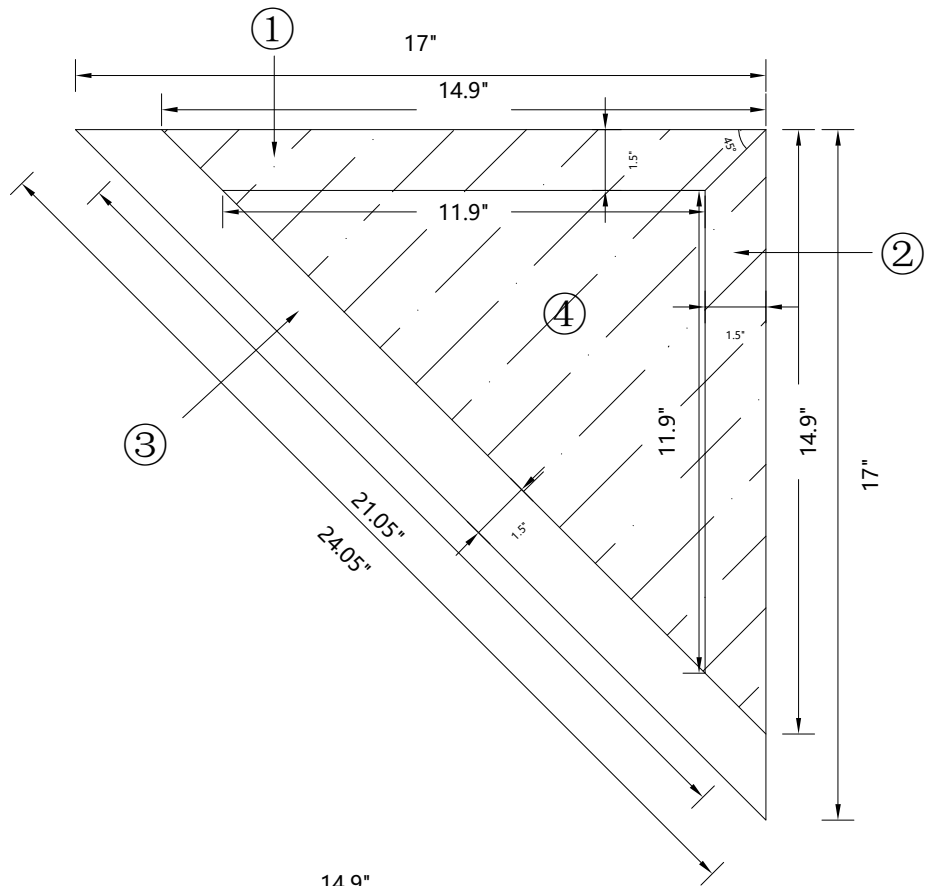

SKU ZGBSBK1717

Description 17" X17" X20" SHOWER BENCH KIT

Date May 9, 2023

Revision 2023.5

Drawing Number 1 of 1

**EMPERVIOUS™**  
RIGID WATERPROOF SHOWER SYSTEM

www.emser.com  
8431 Santa Monica Blvd. Los Angeles, CA 90069

SKU  
ZGBSBK1717

Description  
17" X 17" X 20" SHOWER BENCH KIT

Date  
May 9, 2023

Revision  
2023.5

Drawing Number  
1 of 1

**EMPERVIOUS™**  
RIGID WATERPROOF SHOWER SYSTEM

www.emser.com  
8431 Santa Monica Blvd. Los Angeles, CA 90069