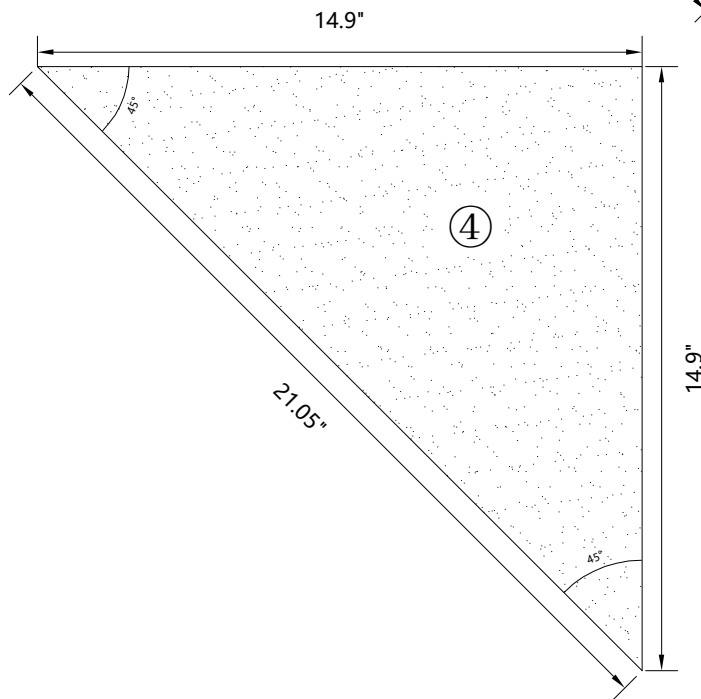

SKU ZGBSBK1717

Description 17" X17" X20" SHOWER BENCH KIT

Date May 9, 2023

Revision 2023.5

Drawing Number 1 of 1

**EMPERVIOUS™**  
RIGID WATERPROOF SHOWER SYSTEM

www.emser.com  
8431 Santa Monica Blvd. Los Angeles, CA 90069

SKU  
ZGBSBK1717

Description  
17" X 17" X 20" SHOWER BENCH KIT

Date  
May 9, 2023

Revision  
2023.5

Drawing Number  
1 of 1

**EMPERVIOUS™**  
RIGID WATERPROOF SHOWER SYSTEM

www.emser.com  
8431 Santa Monica Blvd. Los Angeles, CA 90069