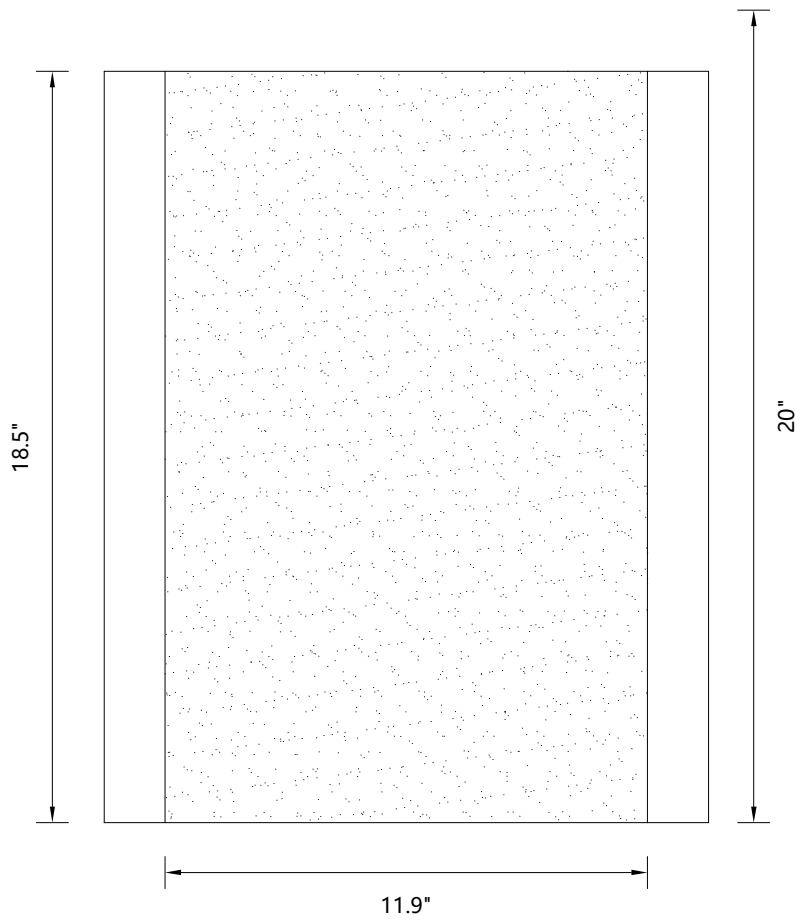

SKU  
ZGBSBK1717

Description  
17" X 17" X 20" SHOWER BENCH KIT

Date  
May 9, 2023

Revision  
2023.5

Drawing Number  
1 of 1

**EMPERVIOUS™**  
RIGID WATERPROOF SHOWER SYSTEM

www.emser.com  
8431 Santa Monica Blvd. Los Angeles, CA 90069