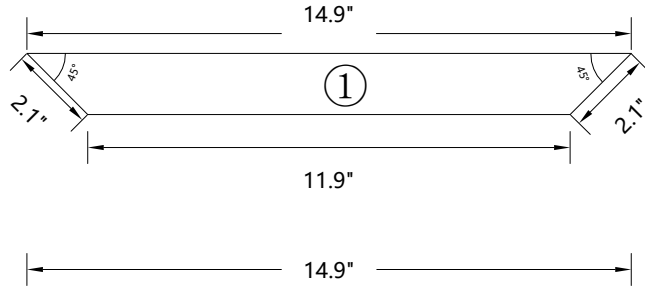

SKU ZGBSBK1717

Description 17" X17" X20" SHOWER BENCH KIT

Date May 9, 2023

Revision 2023.5

Drawing Number 1 of 1

**EMPERVIOUS™**  
RIGID WATERPROOF SHOWER SYSTEM

www.emser.com  
8431 Santa Monica Blvd. Los Angeles, CA 90069

SKU  
ZGBSBK1717

Description  
17" X 17" X 20" SHOWER BENCH KIT

Date  
May 9, 2023

Revision  
2023.5

Drawing Number  
1 of 1

**EMPERVIOUS™**  
RIGID WATERPROOF SHOWER SYSTEM

www.emser.com  
8431 Santa Monica Blvd. Los Angeles, CA 90069