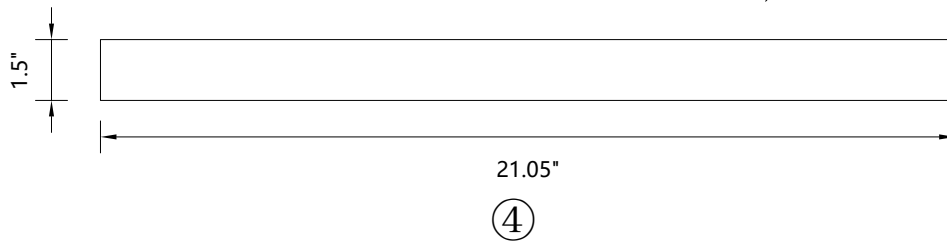

SKU ZGBSBK1717

Description 17" X17" X20" SHOWER BENCH KIT

Date May 9, 2023

Revision 2023.5

Drawing Number 1 of 1

**EMPERVIOUS™**  
RIGID WATERPROOF SHOWER SYSTEM

www.emser.com  
8431 Santa Monica Blvd. Los Angeles, CA 90069

SKU  
ZGBSBK1717

Description  
17" X 17" X 20" SHOWER BENCH KIT

Date  
May 9, 2023

Revision  
2023.5

Drawing Number  
1 of 1

**EMPERVIOUS™**  
RIGID WATERPROOF SHOWER SYSTEM

www.emser.com  
8431 Santa Monica Blvd. Los Angeles, CA 90069