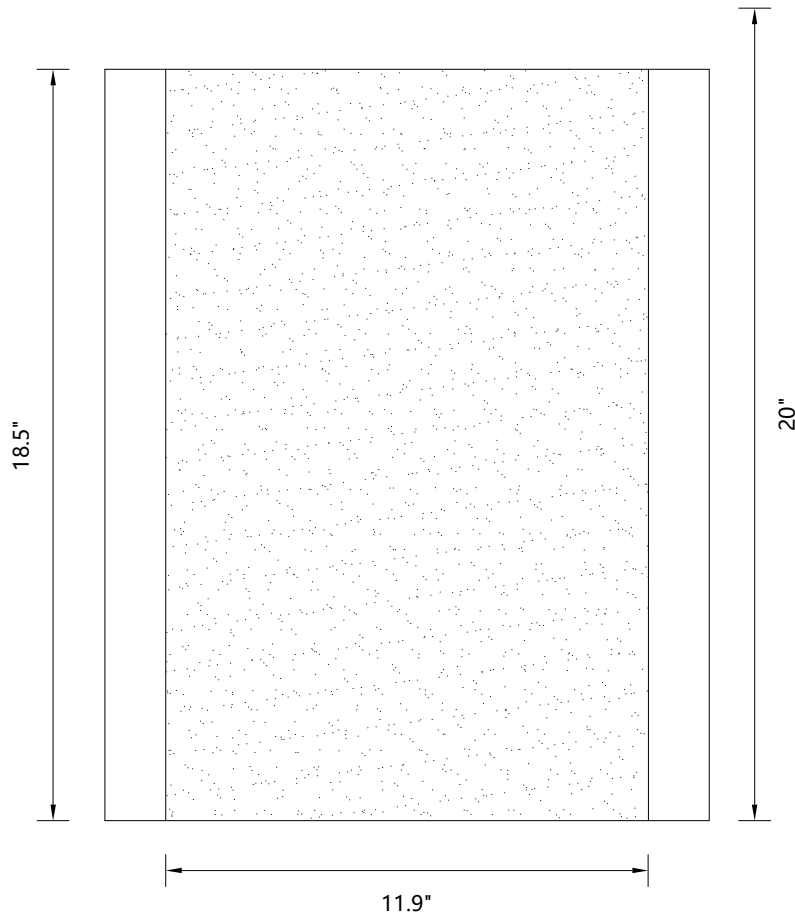

SKU  
ZGBSBK1717

Description  
17" X 17" X 20" SHOWER BENCH KIT

Date  
May 9, 2023

Revision  
2023.5

Drawing Number  
1 of 1

**EMPERVIOUS™**  
RIGID WATERPROOF SHOWER SYSTEM

www.emser.com  
8431 Santa Monica Blvd. Los Angeles, CA 90069