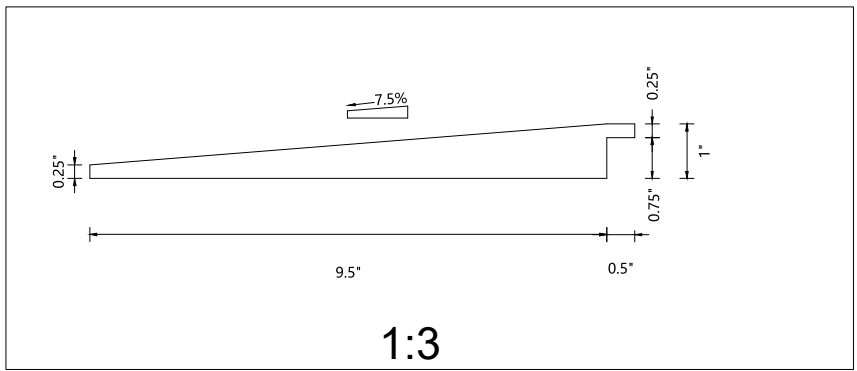

Bottom

Rear

Top

SKU
ZGBRAMP1072

Description
10" X 72" LOW PROFILE RAMP

Date
May 9, 2023

Revision
2023.5

Drawing Number
1 of 1