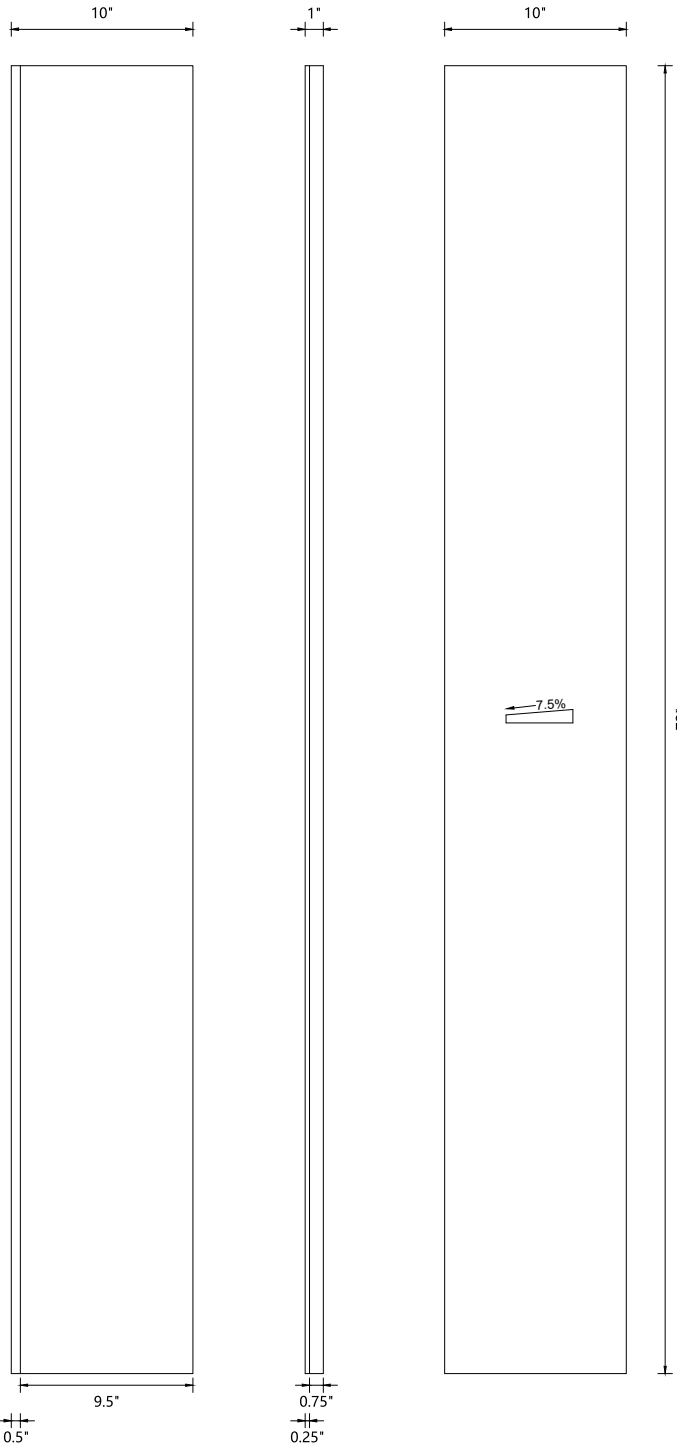

Bottom

Rear

Top

SKU
ZGBRAMP1072

Description
10" X 72" LOW PROFILE RAMP

Date
May 9, 2023

Revision
2023.5

Drawing Number
1 of 1

EMPERVIOUS™
RIGID WATERPROOF SHOWER SYSTEM

www.emser.com
8431 Santa Monica Blvd. Los Angeles, CA 90069