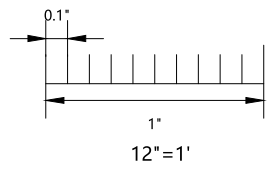

Bottom

Rear

Top

SKU
ZGBRAMP1072

Description
10" X 72" LOW PROFILE RAMP

Date
May 9, 2023

Revision
2023.5

Drawing Number
1 of 1