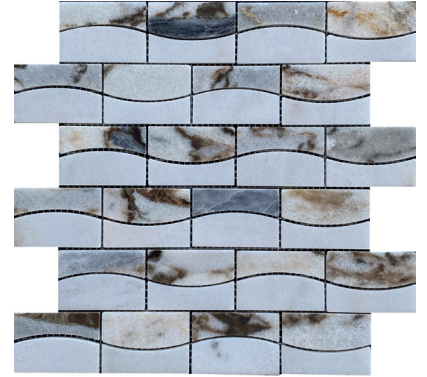

Indulge in opulent luxury with our new Talento™ marble mosaic. With three distinct patterns and two captivating color options, each design exudes sophistication and charm. The meticulous detailing of these natural marble marvels transforms any space into a work of art. Elevate your surroundings with the innate elegance Talento.

TALENTO™

Marble Mosaic

WALL  RESIDENTIAL  COMMERCIAL  INDOOR 

Oro 2x4 Offset

Oro Trellis

Oro Wave

Gris 2x4 Offset

Gris Trellis

Gris Wave

Sizes			
	12"x12" Trellis 12.28" x12.28"	2"x4" Offset Mesh 11.73" x11.73"	12"x13" Wave 12.09" x12.60"
Thickness	7mm	7mm	7mm
Testing	Shade Variation Rating		
Results*	V3		

-  Sustainability Attributes
- Health Product Declaration (HPD) provided upon request
 - Product Packaging is 100% recyclable
 - VOC Free