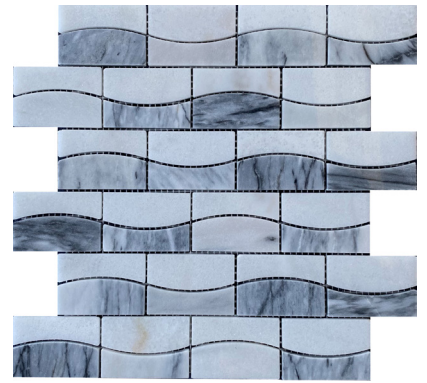

Indulge in opulent luxury with our new Talento™ marble mosaic. With three distinct patterns and two captivating color options, each design exudes sophistication and charm. The meticulous detailing of these natural marble marvels transforms any space into a work of art. Elevate your surroundings with the innate elegance Talento.

TALENTO™

Marble Mosaic

WALL  RESIDENTIAL  COMMERCIAL  INDOOR 

Oro 2x4 Offset

Oro Trellis

Oro Wave

Gris 2x4 Offset

Gris Trellis

Gris Wave

Sizes			
	12"x12" Trellis 12.28" x12.28"	2"x4" Offset Mesh 11.73" x11.73"	12"x13" Wave 12.09" x12.60"
Thickness	7mm	7mm	7mm
Testing	Shade Variation Rating		
Results*	V3		

-  Sustainability Attributes
- Health Product Declaration (HPD) provided upon request
 - Product Packaging is 100% recyclable
 - VOC Free