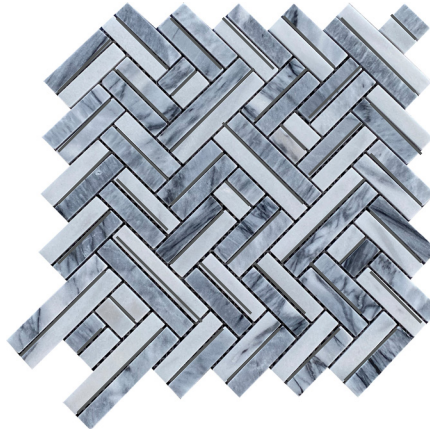

Indulge in opulent luxury with our new Talento™ marble mosaic. With three distinct patterns and two captivating color options, each design exudes sophistication and charm. The meticulous detailing of these natural marble marvels transforms any space into a work of art. Elevate your surroundings with the innate elegance Talento.

TALENTO™

Marble Mosaic

WALL  RESIDENTIAL  COMMERCIAL  INDOOR 

Oro 2x4 Offset

Oro Trellis

Oro Wave

Gris 2x4 Offset

Gris Trellis

Gris Wave

Sizes			
	12"x12" Trellis 12.28" x12.28"	2"x4" Offset Mesh 11.73" x11.73"	12"x13" Wave 12.09" x12.60"
Thickness	7mm	7mm	7mm
Testing	Shade Variation Rating		
Results*	V3		

-  Sustainability Attributes
- Health Product Declaration (HPD) provided upon request
 - Product Packaging is 100% recyclable
 - VOC Free