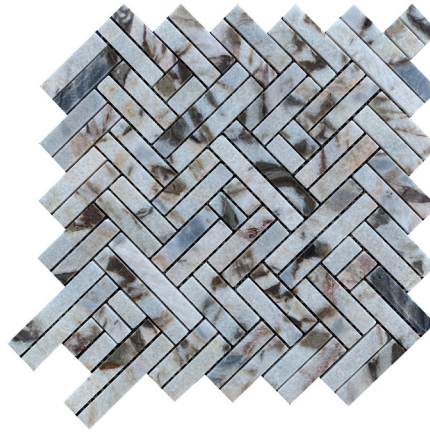

Indulge in opulent luxury with our new Talento™ marble mosaic. With three distinct patterns and two captivating color options, each design exudes sophistication and charm. The meticulous detailing of these natural marble marvels transforms any space into a work of art. Elevate your surroundings with the innate elegance Talento.

TALENTO™

Marble Mosaic

WALL  RESIDENTIAL  COMMERCIAL  INDOOR 

Oro 2x4 Offset

Oro Trellis

Oro Wave

Gris 2x4 Offset

Gris Trellis

Gris Wave

Sizes			
	12"x12" Trellis 12.28" x12.28"	2"x4" Offset Mesh 11.73" x11.73"	12"x13" Wave 12.09" x12.60"
Thickness	7mm	7mm	7mm
Testing	Shade Variation Rating		
Results*	V3		

-  Sustainability Attributes
- Health Product Declaration (HPD) provided upon request
 - Product Packaging is 100% recyclable
 - VOC Free