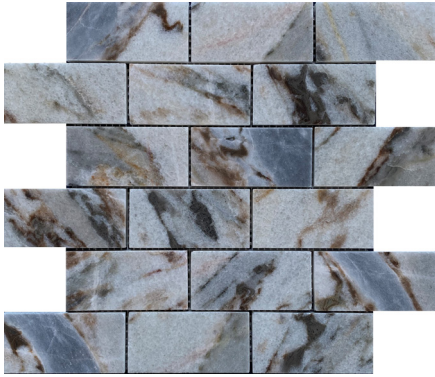

Indulge in opulent luxury with our new Talento™ marble mosaic. With three distinct patterns and two captivating color options, each design exudes sophistication and charm. The meticulous detailing of these natural marble marvels transforms any space into a work of art. Elevate your surroundings with the innate elegance Talento.

TALENTO™

Marble Mosaic

WALL  RESIDENTIAL  COMMERCIAL  INDOOR 

Oro 2x4 Offset

Oro Trellis

Oro Wave

Gris 2x4 Offset

Gris Trellis

Gris Wave

Sizes			
	12"x12" Trellis 12.28" x12.28"	2"x4" Offset Mesh 11.73" x11.73"	12"x13" Wave 12.09" x12.60"
Thickness	7mm	7mm	7mm
Testing	Shade Variation Rating		
Results*	V3		

-  Sustainability Attributes
- Health Product Declaration (HPD) provided upon request
 - Product Packaging is 100% recyclable
 - VOC Free