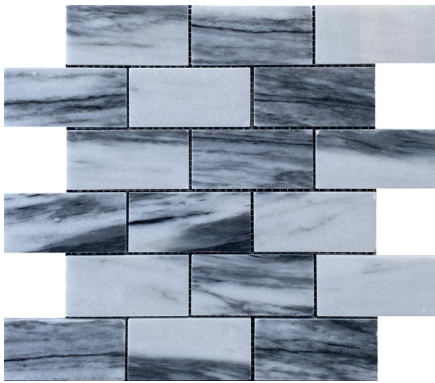

Indulge in opulent luxury with our new Talento™ marble mosaic. With three distinct patterns and two captivating color options, each design exudes sophistication and charm. The meticulous detailing of these natural marble marvels transforms any space into a work of art. Elevate your surroundings with the innate elegance Talento.

TALENTO™

Marble Mosaic

WALL  RESIDENTIAL  COMMERCIAL  INDOOR 

Oro 2x4 Offset

Oro Trellis

Oro Wave

Gris 2x4 Offset

Gris Trellis

Gris Wave

Sizes			
	12"x12" Trellis 12.28" x12.28"	2"x4" Offset Mesh 11.73" x11.73"	12"x13" Wave 12.09" x12.60"
Thickness	7mm	7mm	7mm
Testing	Shade Variation Rating		
Results*	V3		

-  Sustainability Attributes
- Health Product Declaration (HPD) provided upon request
 - Product Packaging is 100% recyclable
 - VOC Free