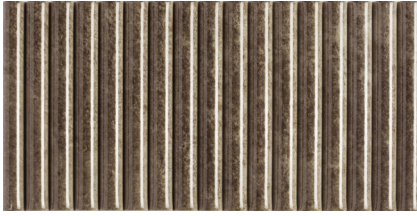

Piano Dark

Sizes								
	4" x 13" 4.33" x 12.80"	4" x 9" Piano 4.33" x 8.66"	9" x 9" 8.66" x 8.66"					
Thickness	9mm	11mm	9mm					
Faces	36 1 (Cirio)	10	1					
Finish	Glossy	Glossy	Glossy					
Edge	Extruded	Extruded	Extruded					
Grout Joint Recommendation	1/8"	1/8"	Check Website					
Testing	Abrasion Resistance C1027	Breaking Strength C648	Chemical Resistance C650	Water Absorption C373	DCOF ANSI A1371	Scratch Hardness MOHS	Shade Variation Rating	
	Results*	N/A (Wall)	>250 lbf	Resistant	<0.5%	N/A (Wall)	3	V3

**Pagoni Cirio has the true qualities of an artisanal tile and its irregular pattern may not always match up from tile to tile.

Product and Installation Details | ANSI A108.02 Section 4.3.8.2 - For running bond/brick jointing patterns utilizing tiles (square or rectangular) where the side being offset is greater than 18" (nominal dimension), the running bond offset will be a maximum of 33% unless otherwise specified by the tile manufacturer. If an offset greater than 33% is specified, specifier and owner must approve mock-up and lippage.

Sustainability Attributes

- Red List Free
- Health Product Declaration (HPD) provided upon request
- Product Packaging is 100% recyclable
- VOC Free

*For more information visit www.emser.com. Always consult a professional for proper usage and installation.