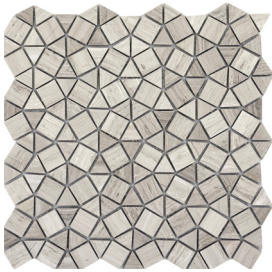

The Metro series offers collections of limestone in a contemporary linear design, along with a variety of mosaics to complete the look of your space.

METRO

Limestone Honed

FLOOR / WALL  RESIDENTIAL  COMMERCIAL  INDOOR  OUTDOOR 

3D Linear on 12"x12" Mesh Honed

Chevron on 12"x12" Mesh Honed

Convex on 12"x12" Mesh Honed

Gem on 12"x12" Mesh Honed

Geometric on 12"x12" Mesh Honed

Hexagon 1" Mix on 12"x12" Mesh Mixed Finish

Hexagon 2" Mix on 12"x12" Mesh | Mixed Finish

Hexagon Large on 12"x12" Mesh | Honed

Hexagon Wide on 12"x12" Mesh Honed

Lantern on 12"x12" Mesh Honed

Leaf on 9"x10" Mesh Honed

Linear on 12"x13" Mesh Honed

Sizes

Testing

Shade Variation Rating