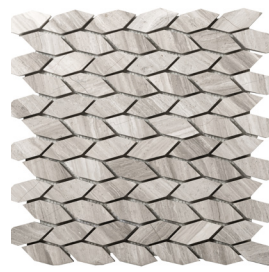

The Metro series offers collections of limestone in a contemporary linear design, along with a variety of mosaics to complete the look of your space.

METRO

Limestone Honed

FLOOR / WALL  RESIDENTIAL  COMMERCIAL  INDOOR  OUTDOOR 

Convex on 12"x12" Mesh
Honed

Hexagon 1" Mix on 12"x12"
Mesh | Mixed Finish

Hexagon 2" Mix on 12"x12"
Mesh | Mixed Finish

Hexagon Large on 12"x12"
Mesh | Honed

Lantern on 12"x12" Mesh
Honed

Marquise on 12"x12" Mesh
Honed