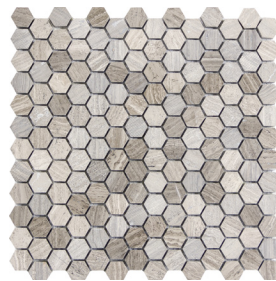

The Metro series offers collections of limestone in a contemporary linear design, along with a variety of mosaics to complete the look of your space.

METRO

Limestone Honed

FLOOR / WALL  RESIDENTIAL  COMMERCIAL  INDOOR  OUTDOOR 

Blue | 12"x24" | Honed

Blue Striated & Chiseled | 12"x24"

Blue Linear | 12"x24" | Honed

3D on 6"x24" Mesh | Honed

Splitface on 6"x24" Mesh

Testing	Shade Variation Rating
Results*	V3

*For more information visit www.emser.com. Always consult a professional for proper usage and installation.

FLOOR / WALL 

RESIDENTIAL 

COMMERCIAL 

INDOOR 

OUTDOOR 

12"x24" | Honed

3D Linear on 12"x12" Mesh
Honed

Chevron on 12"x12" Mesh
Honed

Convex on 12"x12" Mesh
Honed

Hexagon 1" Mix on 12"x12"
Mesh | Mixed Finish

Hexagon 2" Mix on 12"x12"
Mesh | Mixed Finish

Hexagon Large on 12"x12"
Mesh | Honed

Lantern on 12"x12" Mesh
Honed

Marquise on 12"x12" Mesh
Honed