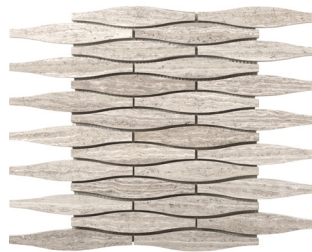

The Metro series offers collections of limestone in a contemporary linear design, along with a variety of mosaics to complete the look of your space.

METRO

Limestone Honed

FLOOR / WALL  RESIDENTIAL  COMMERCIAL  INDOOR  OUTDOOR 

FLOOR / WALL 

RESIDENTIAL 

COMMERCIAL 

INDOOR 

OUTDOOR 

16"x32", 12"x24", 6"x24", 3"x6" | Honed

2"x2" on 12"x12" Mesh Honed

2"x4" Bevel on 12"x12" Mesh Honed

3D Linear on 12"x12" Mesh Honed

Chevron on 12"x12" Mesh Honed

Convex on 12"x12" Mesh Honed

Gem on 12"x12" Mesh Honed

Geometric on 12"x12" Mesh Honed

Hexagon 1" Mix on 12"x12" Mesh Mixed Finish

Hexagon 2" Mix on 12"x12" Mesh | Mixed Finish

Hexagon Large on 12"x12" Mesh | Honed

Hexagon Wide on 12"x12" Mesh Honed

Lantern on 12"x12" Mesh Honed

Leaf on 9"x10" Mesh Honed

Linear on 12"x13" Mesh Honed

Sizes

Testing

Shade Variation Rating