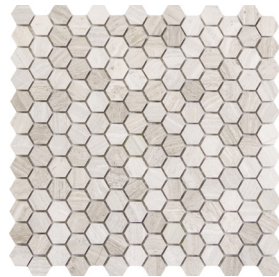

The Metro series offers collections of limestone in a contemporary linear design, along with a variety of mosaics to complete the look of your space.

METRO

Limestone Honed

FLOOR / WALL  RESIDENTIAL  COMMERCIAL  INDOOR  OUTDOOR 

3D Linear on 12"x12" Mesh Honed

Chevron on 12"x12" Mesh Honed

Convex on 12"x12" Mesh Honed

Gem on 12"x12" Mesh Honed

Geometric on 12"x12" Mesh Honed

Hexagon 1" Mix on 12"x12" Mesh Mixed Finish

Hexagon 2" Mix on 12"x12" Mesh | Mixed Finish

Hexagon Large on 12"x12" Mesh | Honed

Hexagon Wide on 12"x12" Mesh Honed

Lantern on 12"x12" Mesh Honed

Leaf on 9"x10" Mesh Honed

Linear on 12"x13" Mesh Honed

Sizes

Testing

Shade Variation Rating