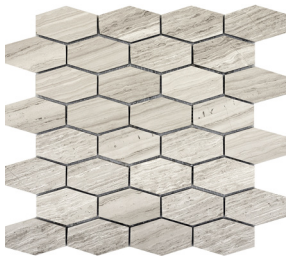

The Metro series offers collections of limestone in a contemporary linear design, along with a variety of mosaics to complete the look of your space.

METRO

Limestone Honed

FLOOR / WALL  RESIDENTIAL  COMMERCIAL  INDOOR  OUTDOOR 

3D Linear on 12"x12" Mesh Honed

Chevron on 12"x12" Mesh Honed

Convex on 12"x12" Mesh Honed

Gem on 12"x12" Mesh Honed

Geometric on 12"x12" Mesh Honed

Hexagon 1" Mix on 12"x12" Mesh Mixed Finish

Hexagon 2" Mix on 12"x12" Mesh | Mixed Finish

Hexagon Large on 12"x12" Mesh | Honed

Hexagon Wide on 12"x12" Mesh Honed

Lantern on 12"x12" Mesh Honed

Leaf on 9"x10" Mesh Honed

Linear on 12"x13" Mesh Honed

Sizes

Testing

Shade Variation Rating