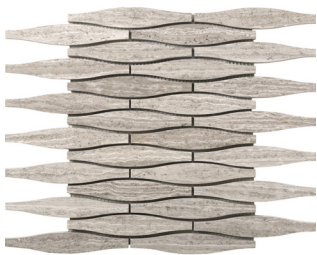

The Metro series offers collections of limestone in a contemporary linear design, along with a variety of mosaics to complete the look of your space.

METRO

Limestone Honed

FLOOR / WALL  RESIDENTIAL  COMMERCIAL  INDOOR  OUTDOOR 

Blue | 12"x24" | Honed

Blue Striated & Chiseled | 12"x24"

Blue Linear | 12"x24" | Honed

3D on 6"x24" Mesh | Honed

Splitface on 6"x24" Mesh

Testing	Shade Variation Rating
Results*	V3

*For more information visit www.emser.com. Always consult a professional for proper usage and installation.

FLOOR / WALL 

RESIDENTIAL 

COMMERCIAL 

INDOOR 

OUTDOOR 

12"x24" | Honed

3D Linear on 12"x12" Mesh
Honed

Chevron on 12"x12" Mesh
Honed

Convex on 12"x12" Mesh
Honed

Hexagon 1" Mix on 12"x12"
Mesh | Mixed Finish

Hexagon 2" Mix on 12"x12"
Mesh | Mixed Finish

Hexagon Large on 12"x12"
Mesh | Honed

Lantern on 12"x12" Mesh
Honed

Marquise on 12"x12" Mesh
Honed