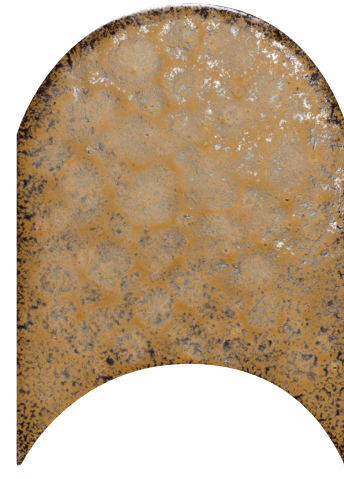

Enhance™

FLOOR / WALL

RESIDENTIAL

COMMERCIAL

INDOOR

OUTDOOR

Bark

Sizes						
	4" x 4" 4.33" x 3.94"	2" x 4" 2.17" x 3.94"				
Thickness	12mm	14mm				
Grout Joint Recommendation	Check Website	Check Website				
Testing	Breaking Strength C648	Chemical Resistance C650	Water Absorption C373	Scratch Hardness MOHS	Shade Variation Rating	
	Results*	Check Website	Check Website	Check Website	Check Website	V3

2x4 and 4x4 not recommended to install together on floor due to slight difference in thickness.

Scan QR Code for more product details.

1. Sustainability Attributes
2. Health Product Declaration (HPD) provided upon request
   - Product Packaging is 100% recyclable
   - VOC Free

*For more information visit www.emser.com. Always consult a professional for proper usage and installation.