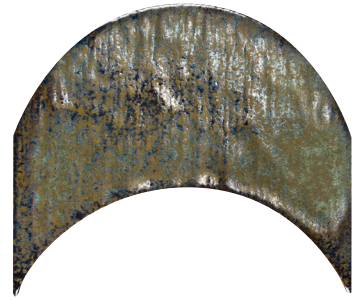

## *Enhance™ Collection*

Martel is an enchanting collection of handmade scallop tiles where their graceful curves evoke the gentle undulations of the natural world. Each handmade tile is truly unique, ensuring no two pieces will be alike, and reflects the artisan's individual touch and attention to detail. The four earth inspired tones bring a sense of warmth and serenity to any space. Available in two sizes, Martel offers a versatile range of design possibilities, ensuring endless creative potential for any space.

MARTEL™  
*Extruded Porcelain*

Enhance™

FLOOR / WALL 

RESIDENTIAL 

COMMERCIAL 

INDOOR 

OUTDOOR 

Snow

River

Bark

Garden

Sizes					
	4" x 4" 4.33" x 3.94"	2" x 4" 2.17" x 3.94"			
Thickness	12mm	14mm			
Grout Joint Recommendation	Check Website	Check Website			
Testing	Breaking Strength C648	Chemical Resistance C650	Water Absorption C373	Scratch Hardness MOHS	Shade Variation Rating
	Results*	Check Website	Check Website	Check Website	Check Website