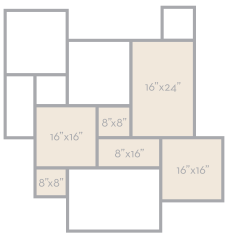

Pendio (Travertine)

Versailles Set Available in all Presidio, Silver and Shell.

Sizes Include:

- 16x24 1 pc
- 8x16 1 pc
- 16x16 2 pcs
- 8x8 2 pcs

SIZES	16" x 24"			5CM Coping			
	16" x 24"	Versailles Set	16" x 24" Coping Shape Varies by Stone	16" x 24" Pendio Travertine	16" x 24" Shell Limestone	12" x 24" Silver Travertine	
Thickness	30mm	30mm	30mm				
Faces	N/A	N/A	N/A				
Finish	Limestone - Tumbled Trav - Brushed	Limestone - Tumbled Trav - Brushed	Limestone - Brushed Trav - Brushed				
Edge	Cut	Cut	Cut				
Grout Joint Recommendation	Check Website	Check Website	Check Website				
TESTING	Abrasion Resistance C1027	Breaking Strength C648	Chemical Resistance C650	Water Absorption C373	DCOF ANSI A1371	Scratch Hardness MOHS	Shade Variation Rating
	Results*	Check Website	Check Website	Check Website	Check Website	Check Website	V3-V4

Sustainability Attributes

- Red List Free
- Health Product Declaration (HPD) provided upon request
- Product Packaging is 100% recyclable
- VOC Free

*For more information visit www.emser.com. Always consult a professional for proper usage and installation.