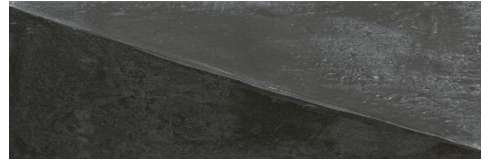

Immerse your space in a harmonious blend of sophistication with Contra™. Marrying glossy and matte finishes in a palette of rich colors, these tiles redefine classic subway elegance. Elevate your design with a tactile interplay of textures, bringing charm and contemporary allure to every space.

CONTRA™

Glazed Porcelain

Black

Black Demi

Black Slant

Navy

Navy Demi

Navy Slant

Silver

Silver Demi

Silver Slant

Fawn

Fawn Demi

Fawn Slant

White

White Demi

White Slant

Demi and Slant patterns combine both matte and gloss finishes.

Sizes					
	4" x 12" 3.94" x 11.81"				
Thickness	10mm				
Grout Joint Recommendation	Check Website				
Testing	Breaking Strength C648	Chemical Resistance C650	Water Absorption C373	Scratch Hardness MOHS	Shade Variation Rating
Results*	Check Website	Check Website	Check Website	Check Website	V3