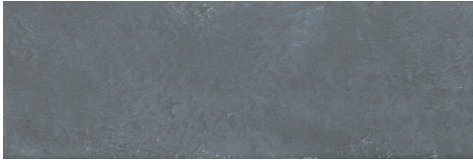

Immerse your space in a harmonious blend of sophistication with Contra™. Marrying glossy and matte finishes in a palette of rich colors, these tiles redefine classic subway elegance. Elevate your design with a tactile interplay of textures, bringing charm and contemporary allure to every space.

CONTRA™

Glazed Porcelain

Black

Black Demi

Black Slant

Navy

Navy Demi

Navy Slant

Silver

Silver Demi

Silver Slant

Fawn

Fawn Demi

Fawn Slant

White

White Demi

White Slant

Demi and Slant patterns combine both matte and gloss finishes.

Sizes					
	4" x 12" 3.94" x 11.81"				
Thickness	10mm				
Grout Joint Recommendation	Check Website				
Testing	Breaking Strength C648	Chemical Resistance C650	Water Absorption C373	Scratch Hardness MOHS	Shade Variation Rating
Results*	Check Website	Check Website	Check Website	Check Website	V3