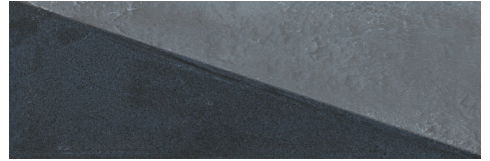

Immerse your space in a harmonious blend of sophistication with Contra™. Marrying glossy and matte finishes in a palette of rich colors, these tiles redefine classic subway elegance. Elevate your design with a tactile interplay of textures, bringing charm and contemporary allure to every space.

CONTRA™

Glazed Porcelain

Black

Black Demi

Black Slant

Navy

Navy Demi

Navy Slant

Silver

Silver Demi

Silver Slant

Fawn

Fawn Demi

Fawn Slant

White

White Demi