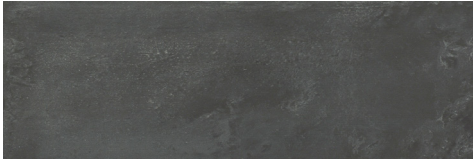

Immerse your space in a harmonious blend of sophistication with Contra™. Marrying glossy and matte finishes in a palette of rich colors, these tiles redefine classic subway elegance. Elevate your design with a tactile interplay of textures, bringing charm and contemporary allure to every space.

CONTRA™

Glazed Porcelain

Black

Black Demi

Black Slant

Navy

Navy Demi

Navy Slant