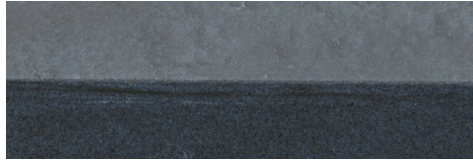

Immerse your space in a harmonious blend of sophistication with Contra™. Marrying glossy and matte finishes in a palette of rich colors, these tiles redefine classic subway elegance. Elevate your design with a tactile interplay of textures, bringing charm and contemporary allure to every space.

CONTRA™

Glazed Porcelain

Black

Black Demi

Black Slant

Navy

Navy Demi

Navy Slant

Silver

Silver Demi

Silver Slant

Fawn

Fawn Demi

Fawn Slant

White

White Demi

White Slant

Demi and Slant patterns combine both matte and gloss finishes.

Sizes					
	4" x 12" 3.94" x 11.81"				
Thickness	10mm				
Grout Joint Recommendation	Check Website				
Testing	Breaking Strength C648	Chemical Resistance C650	Water Absorption C373	Scratch Hardness MOHS	Shade Variation Rating
Results*	Check Website	Check Website	Check Website	Check Website	V3