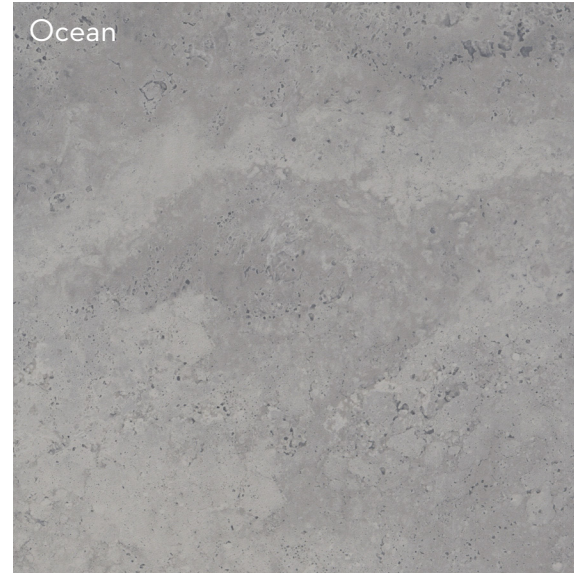

CABO™
Glazed Ceramic

Cabo™ features crackled, subtle movement to emulate the details of natural travertine. Colors of warm and cool neutrals reflect a relaxed, coastal feel. Varied tile sizes invite a range of applications.

3 Colors | 3 Sizes

CABO™

Edge: Pressed
 Finish: Matte
 No. of faces: 20 (17"x17")
 20 (13"x13")
 8 (13"x23")

All Colors Available in Sizes 17"x17", 13"x13", 13"x23"

Mosaics

Shore 2"x2" on 13"x13" Mesh

Coast 2"x2" on 13"x13" Mesh

Grout joint recommendation: 3/16"

Green Friendly: VOC None