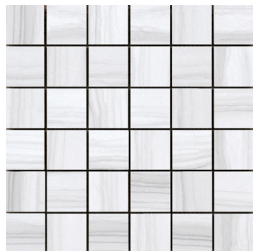

ARCHIVE™

Glazed Porcelain

Archive™ is inspired by the structural movement of veincut marble. Bold lines and color variation bring heightened contrast to draw in the eye. Available in a matte finish in our Chronicle™ series.

2 Colors | 1 Size

ARCHIVE™

Edge: Rectified
Finish: Polished
No. of faces: 16

All Colors Available in Size 11"x23"

Mosaics

Era 2"x2" on 12"x12" Mesh

Memoir 2"x2" on 12"x12" Mesh

The beauty of high gloss or polished products may be susceptible to scratching that is more visible on the surface of the tile.