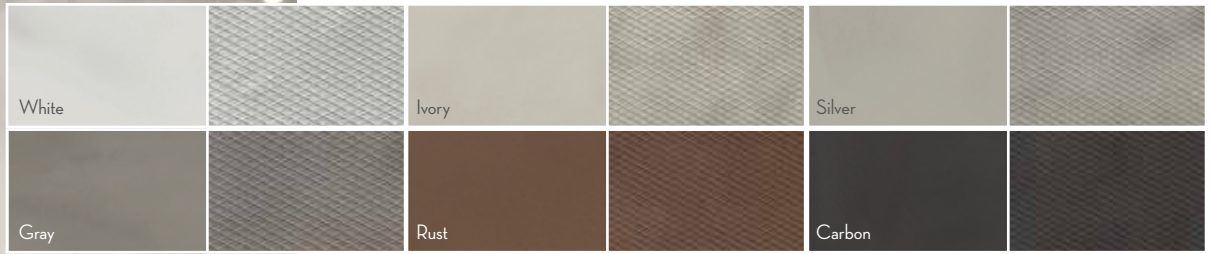

The pattern tiles of Fregio are glazed ceramic and are ideal for walls, while the flat tiles are glazed porcelain and may be used for floors and walls.

ESTASI™ | FOREST PEAK

IRONWORX™

6 Colors | 2 Patterns | Matte