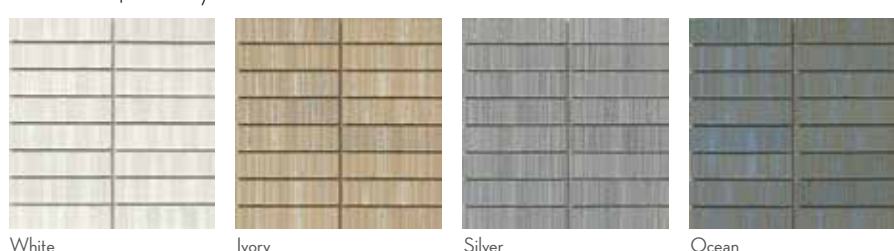

NEWTRO™

8 Colors | Glossy