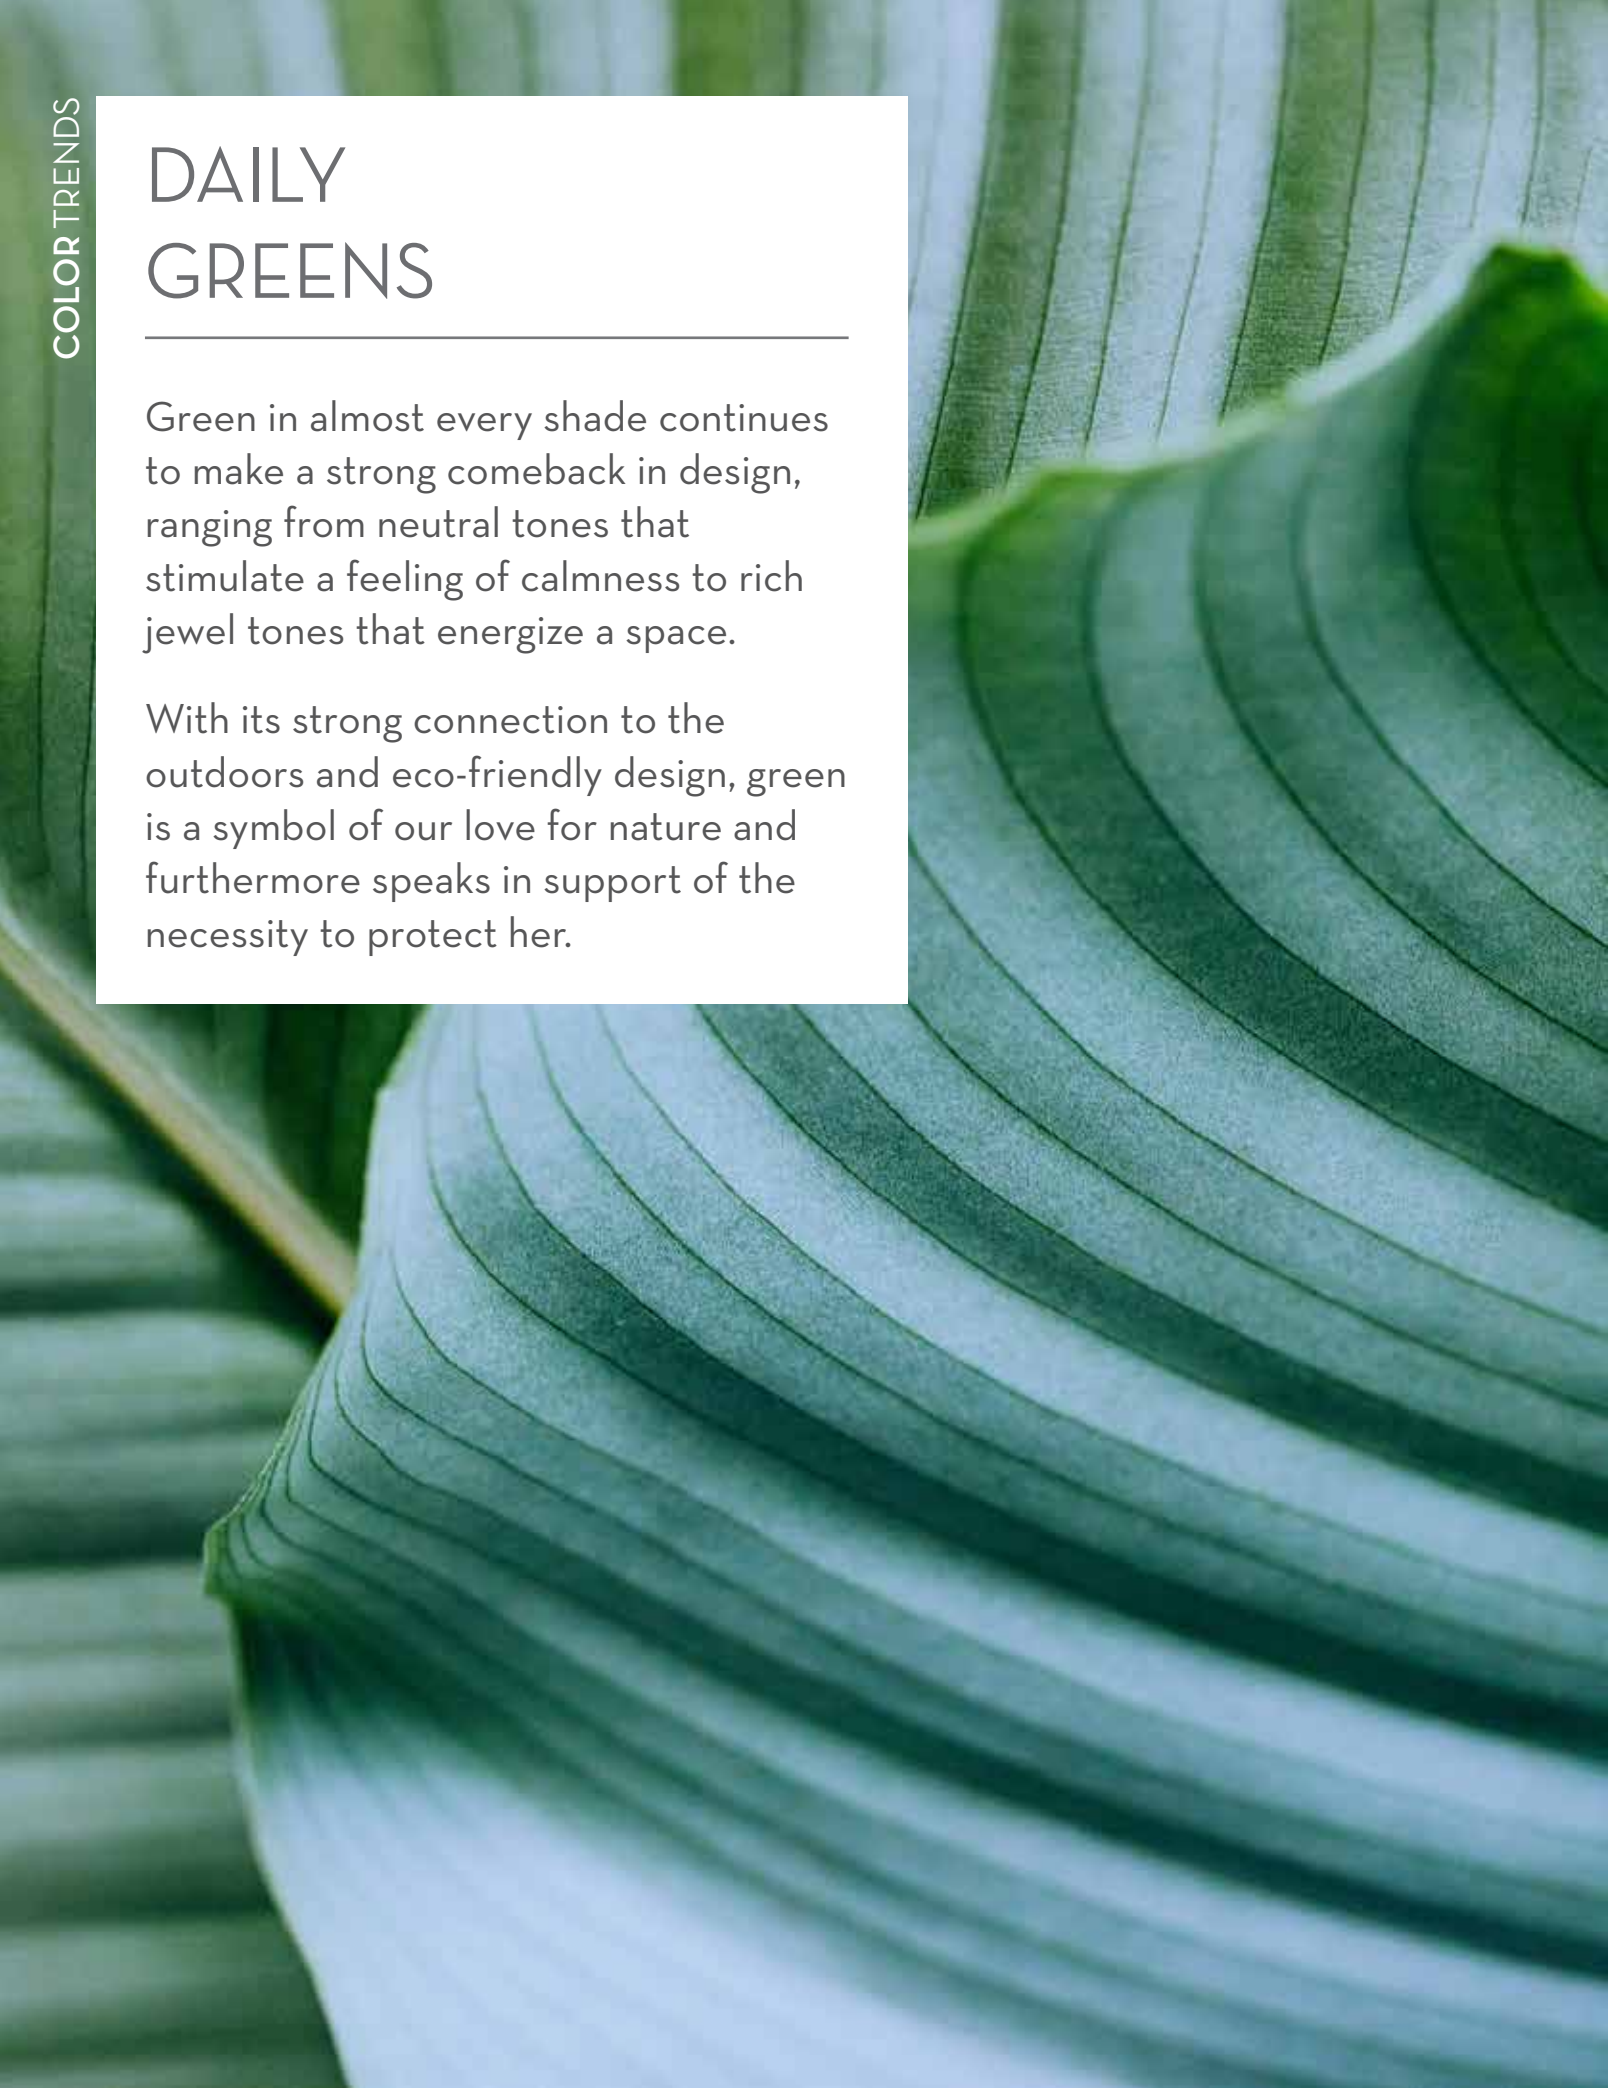

DAILY GREENS

Green in almost every shade continues to make a strong comeback in design, ranging from neutral tones that stimulate a feeling of calmness to rich jewel tones that energize a space.

With its strong connection to the outdoors and eco-friendly design, green is a symbol of our love for nature and furthermore speaks in support of the necessity to protect her.