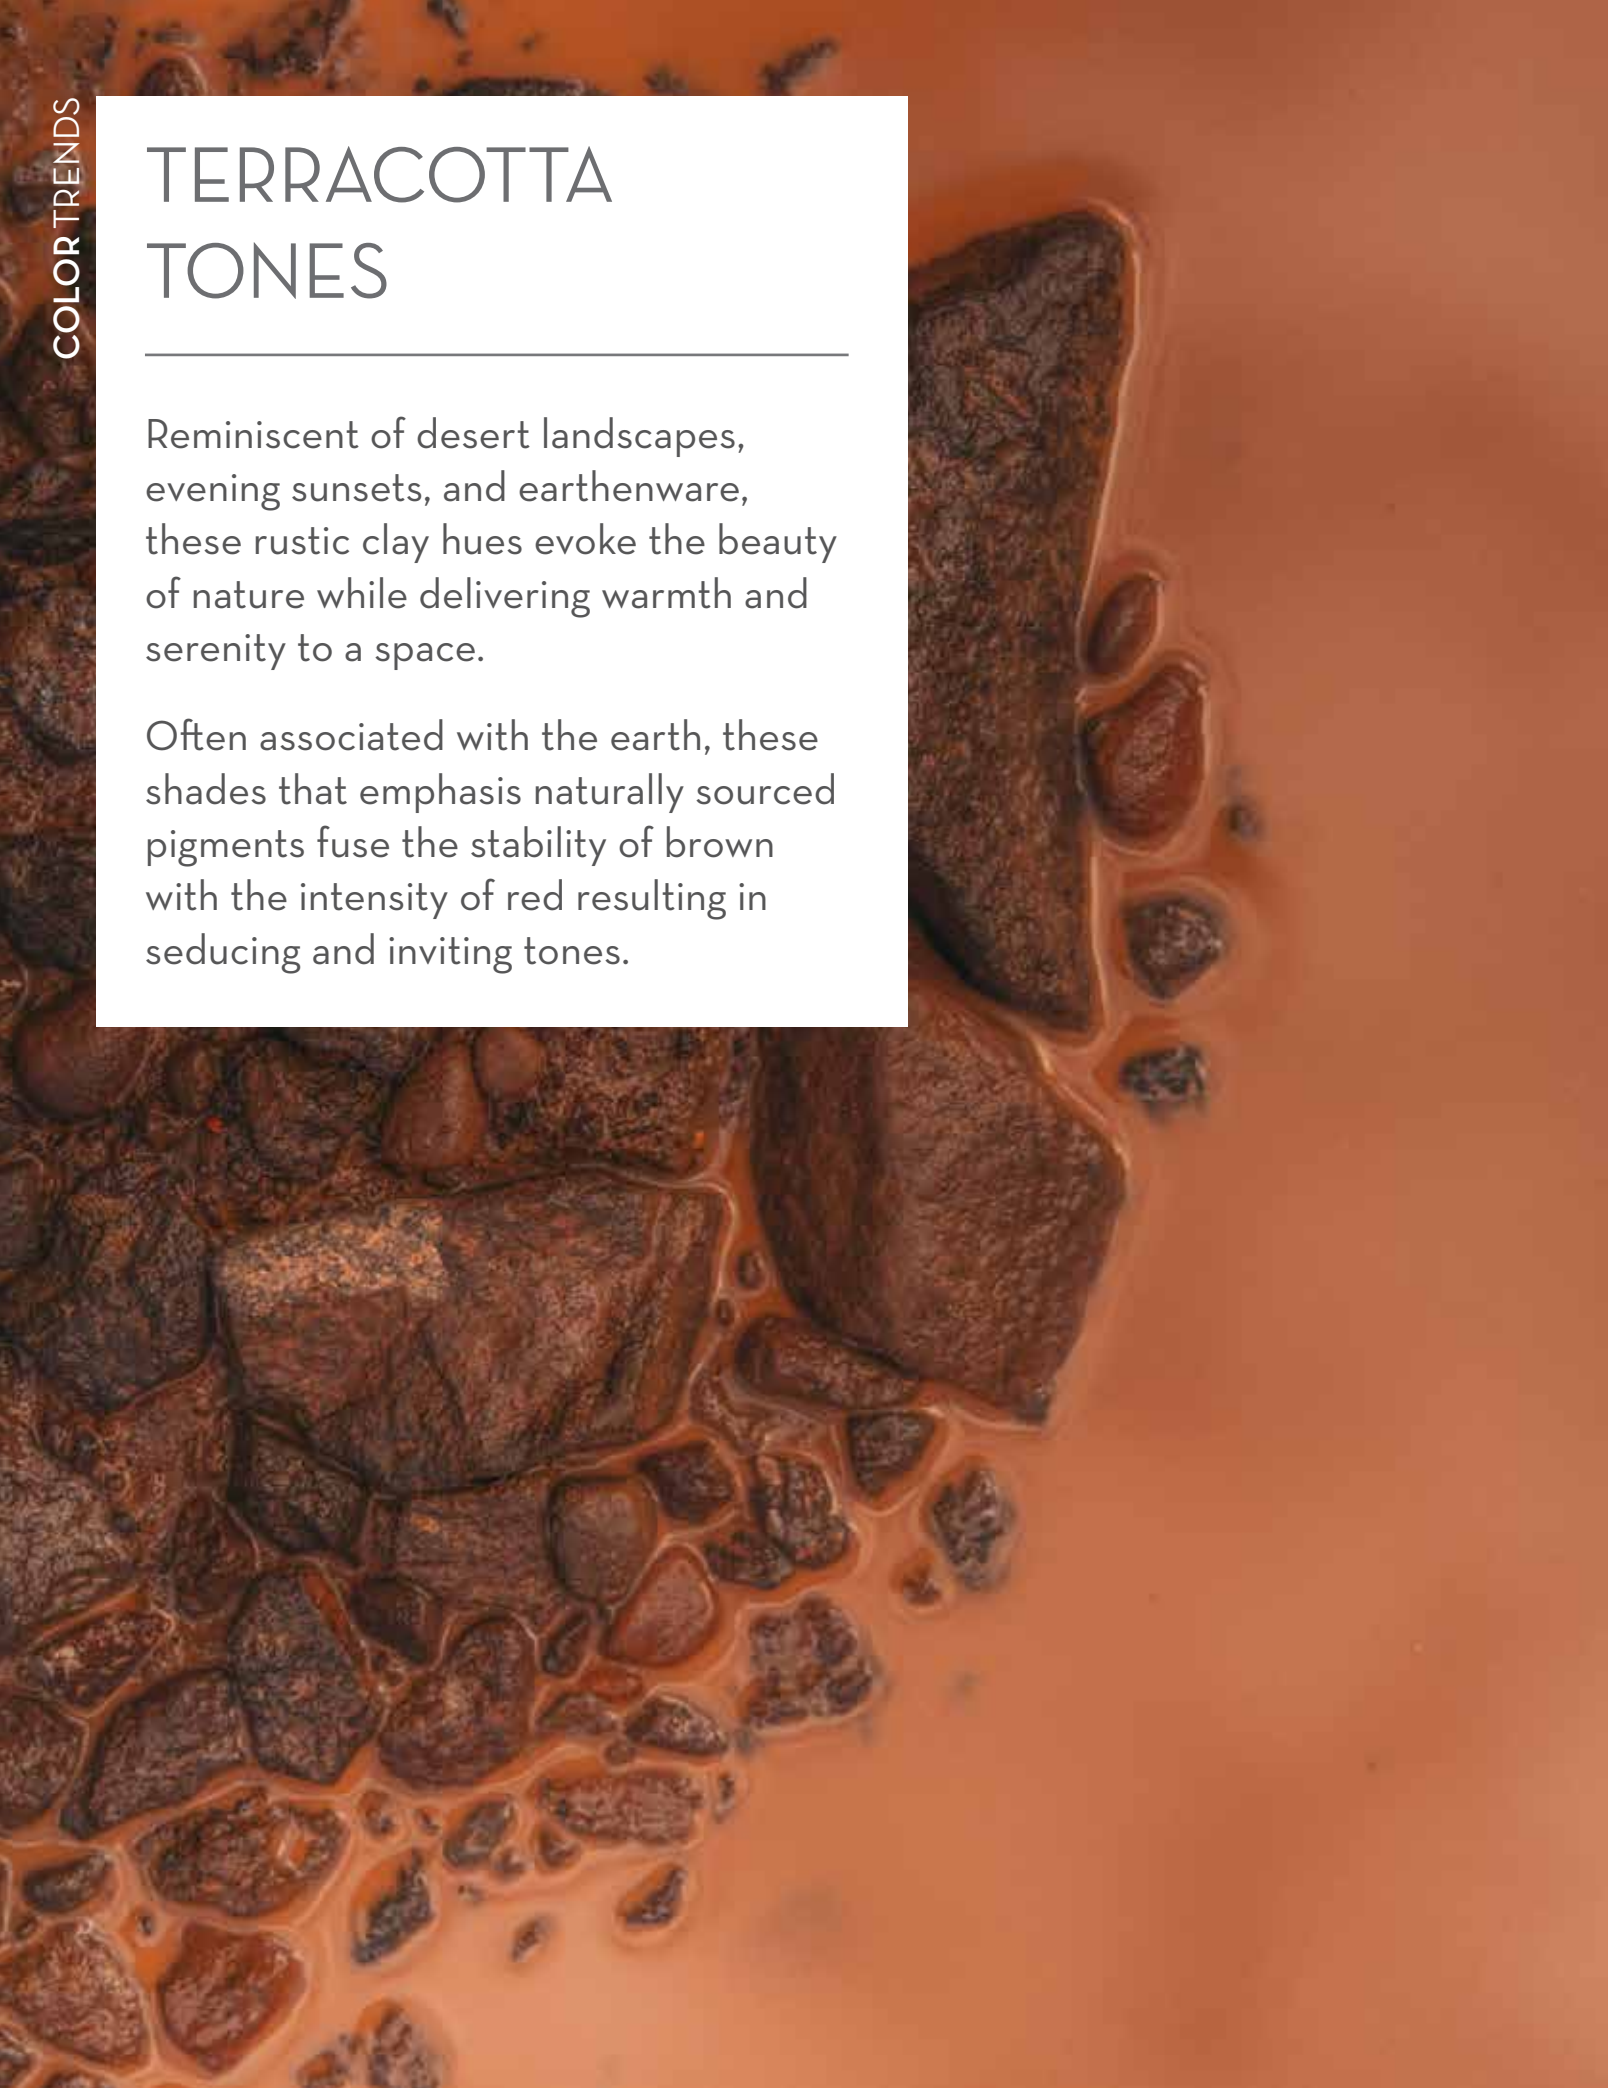

TERRACOTTA TONES

Reminiscent of desert landscapes, evening sunsets, and earthenware, these rustic clay hues evoke the beauty of nature while delivering warmth and serenity to a space.

Often associated with the earth, these shades that emphasize naturally sourced pigments fuse the stability of brown with the intensity of red resulting in seducing and inviting tones.