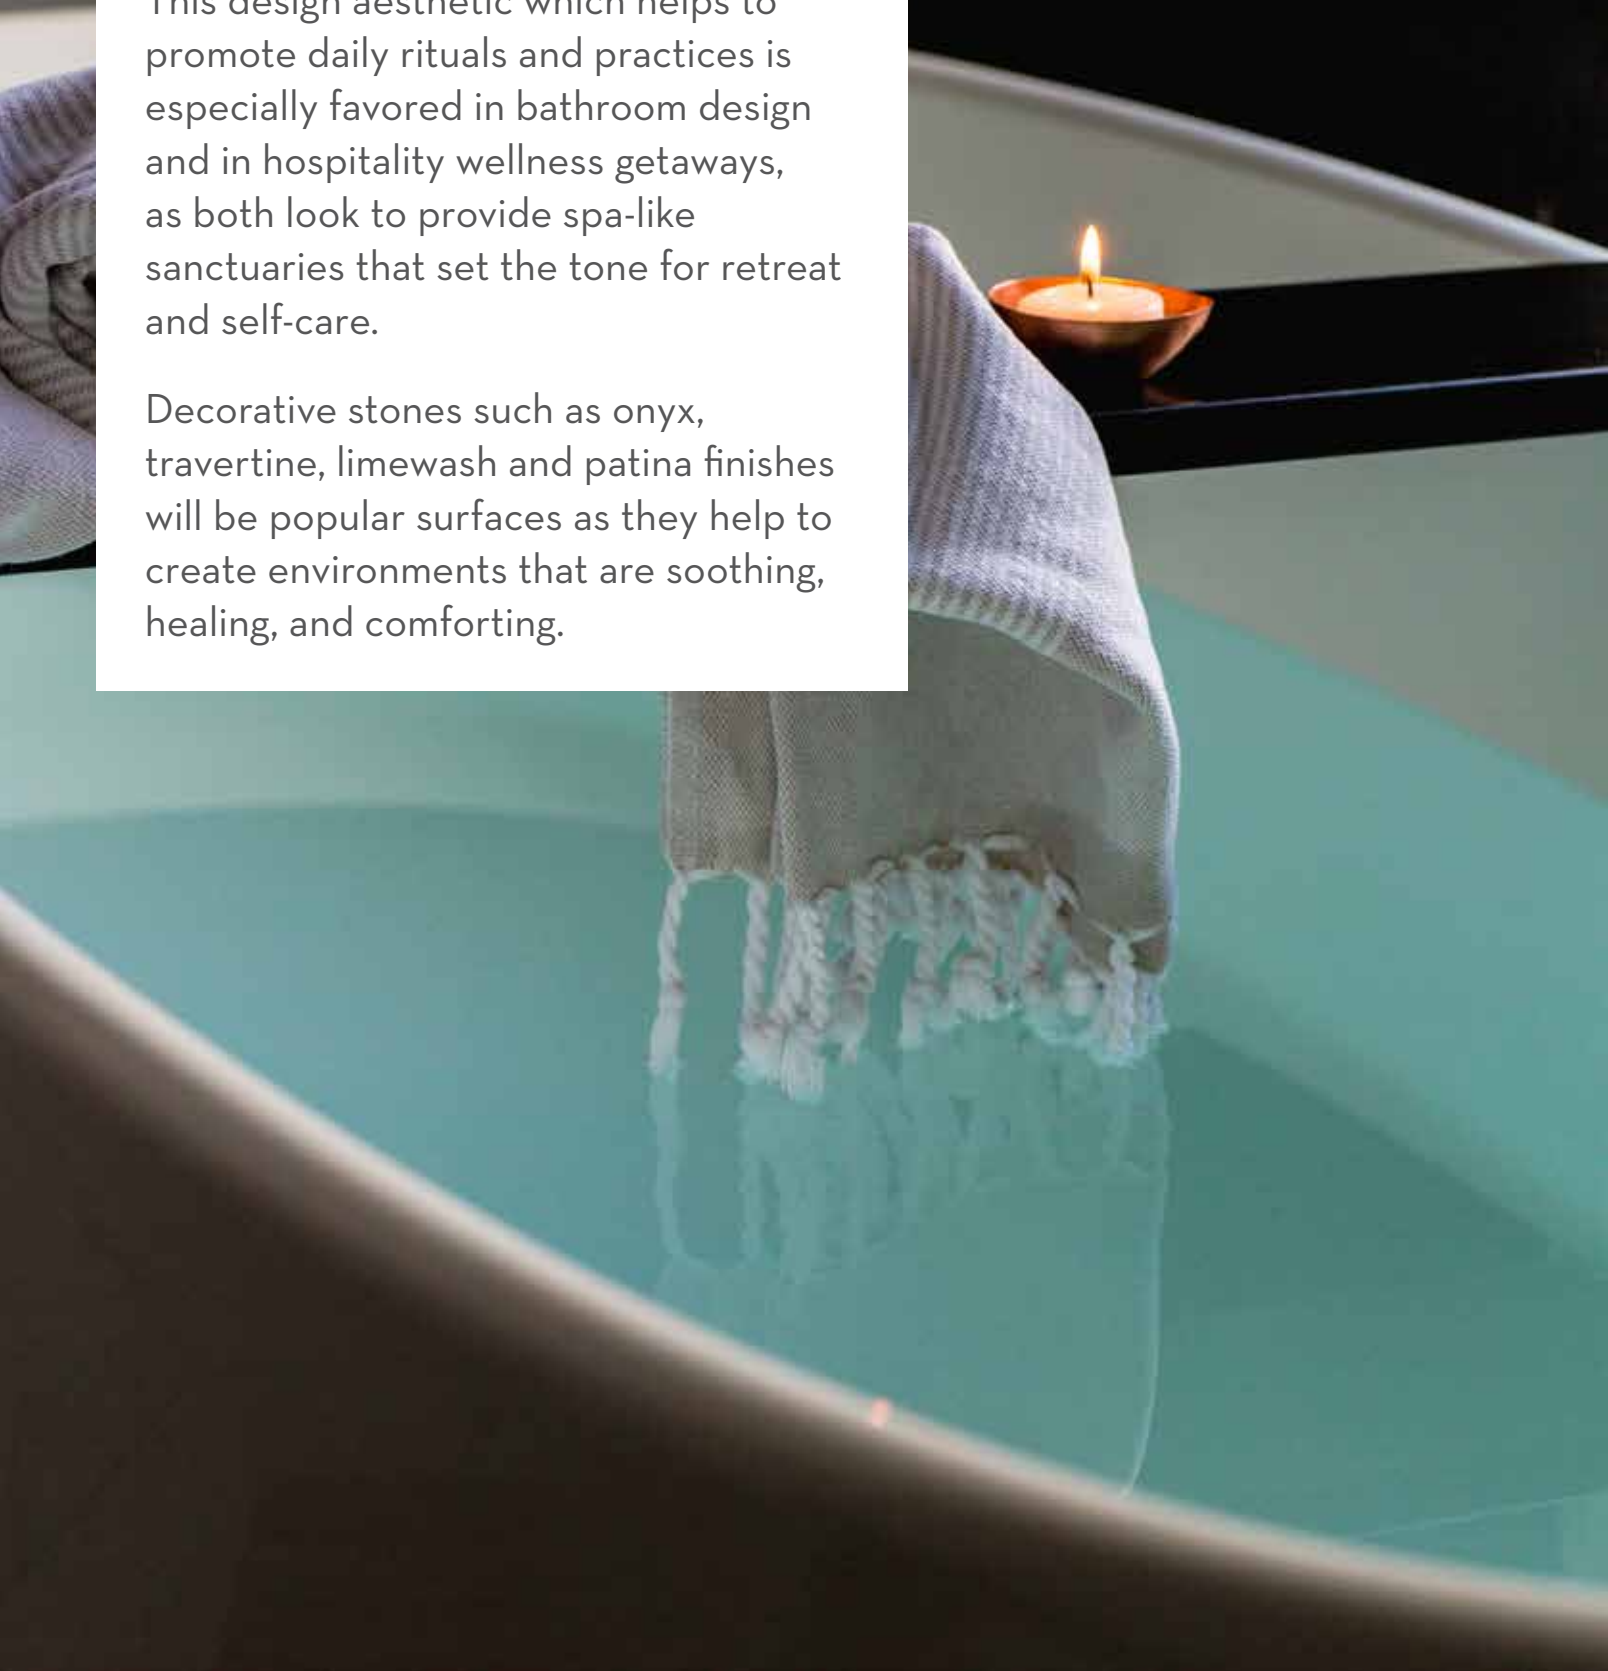

WELLNESS WONDER

This design aesthetic which helps to promote daily rituals and practices is especially favored in bathroom design and in hospitality wellness getaways, as both look to provide spa-like sanctuaries that set the tone for retreat and self-care.

Decorative stones such as onyx, travertine, limewash and patina finishes will be popular surfaces as they help to create environments that are soothing, healing, and comforting.