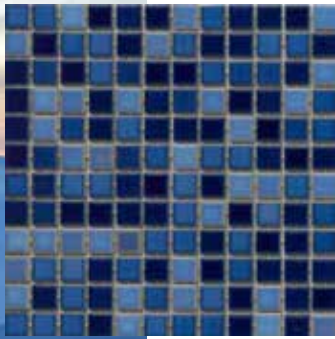

Blue tones have a wealth of both traditional and trendy options that can offer a cohesive and stylish look to any environment.