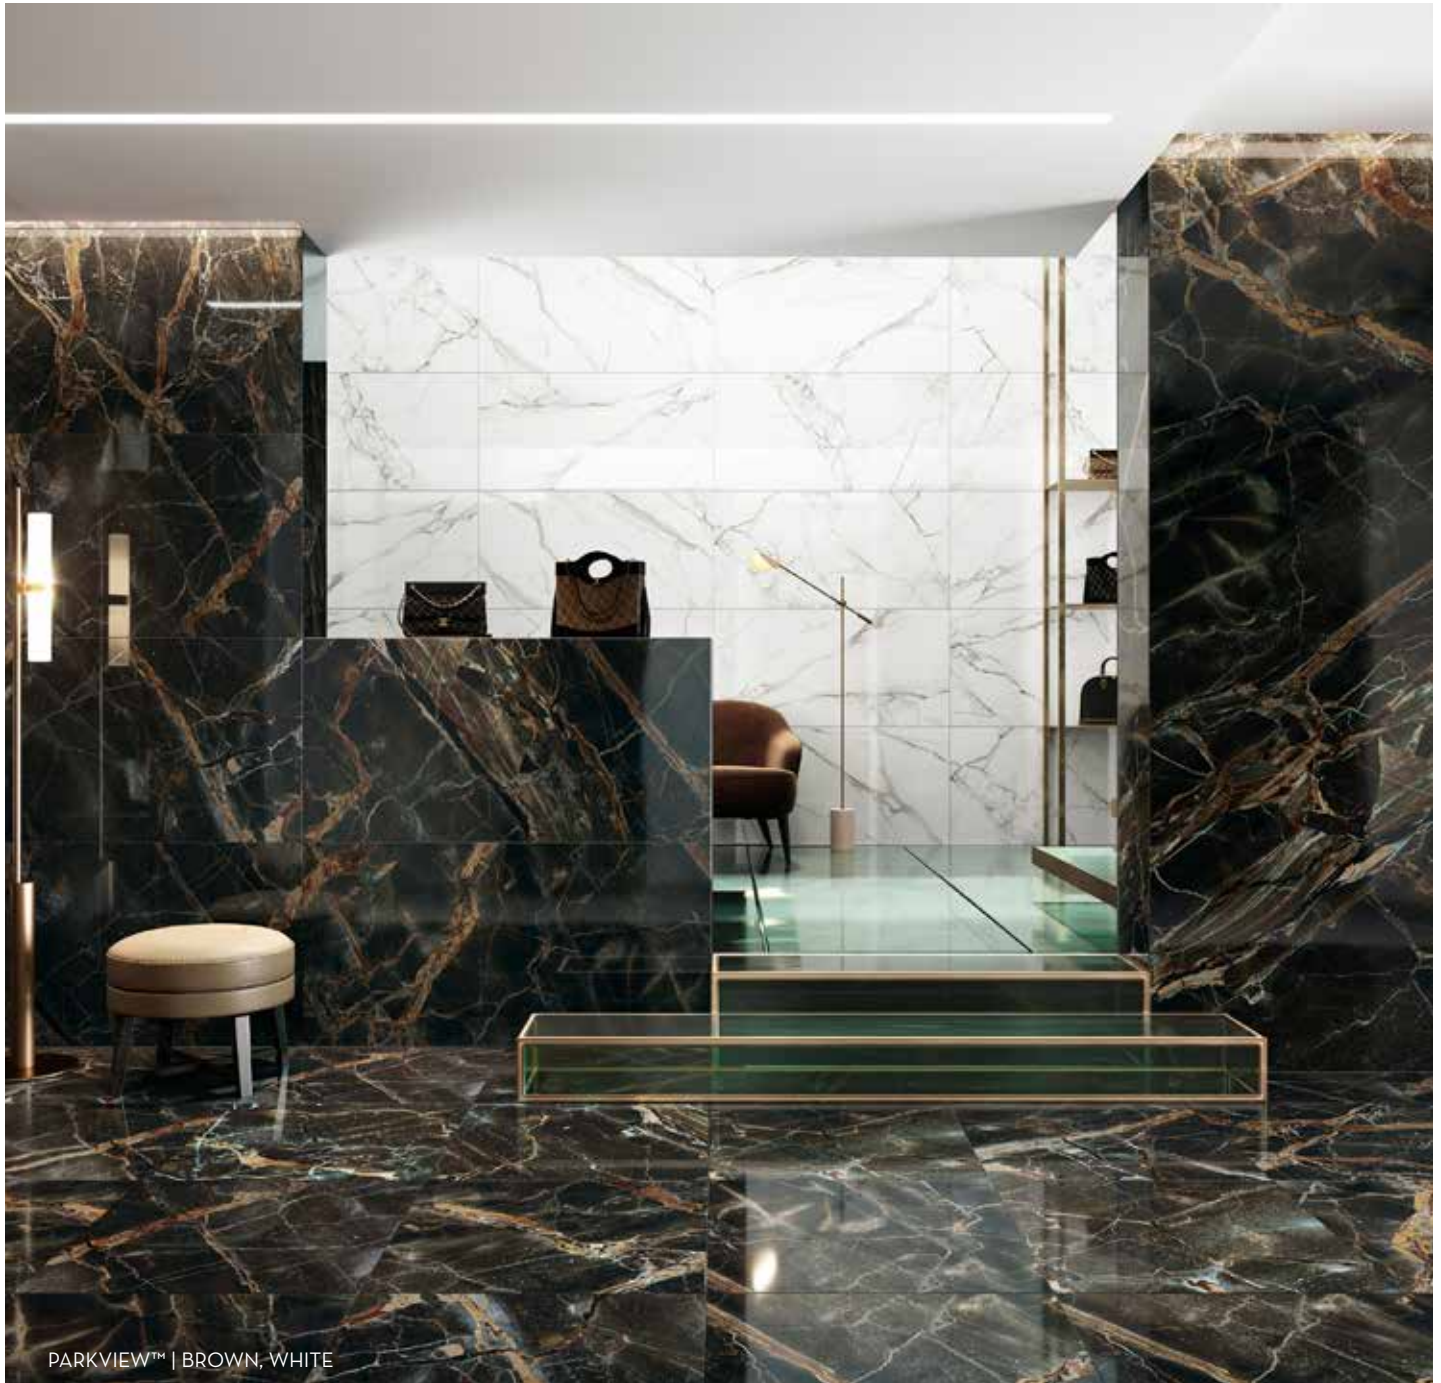

Evora

Faro

Lagos

Sintra

Available in 12"x12" Mesh

STYLE STATEMENT

PARKVIEW™ | BROWN, WHITE

TEXTURAL MOVEMENT