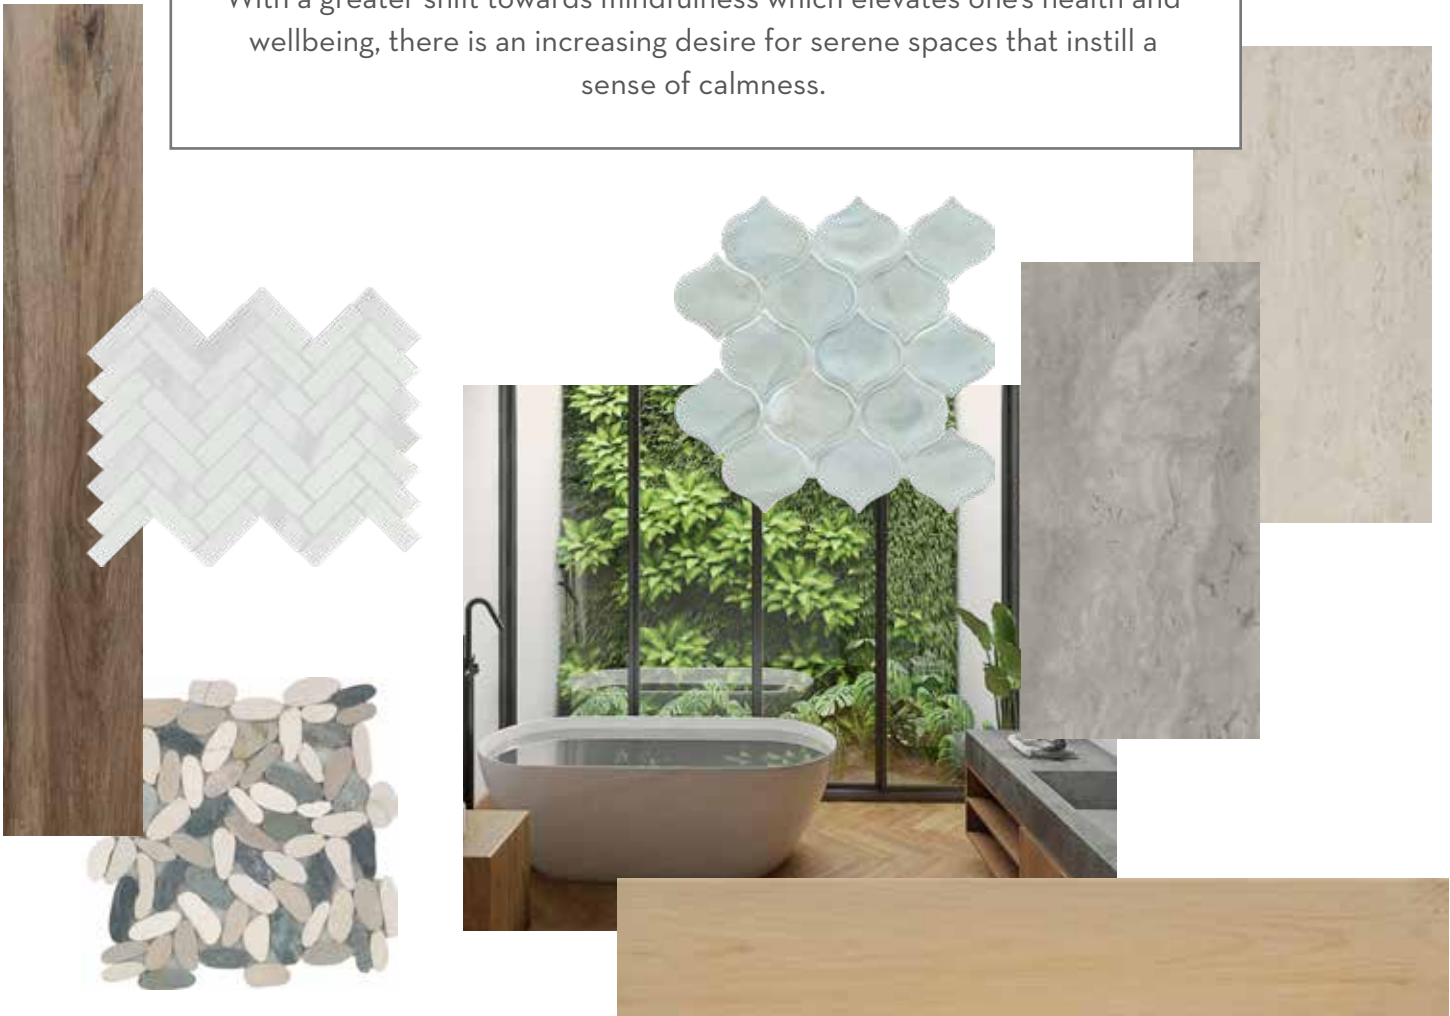

Bronze

Navy

Pewter

Available in 7"x16"

TUBAGE™ | PEWTER

WELLNESS WONDER

This design aesthetic which helps to promote daily rituals and practices is especially favored in bathroom design and in hospitality wellness getaways, as both look to provide spa-like sanctuaries that set the tone for retreat and self-care.

Decorative stones such as onyx, travertine, limewash and patina finishes will be popular surfaces as they help to create environments that are soothing, healing, and comforting.

With a greater shift towards mindfulness which elevates one's health and wellbeing, there is an increasing desire for serene spaces that instill a sense of calmness.