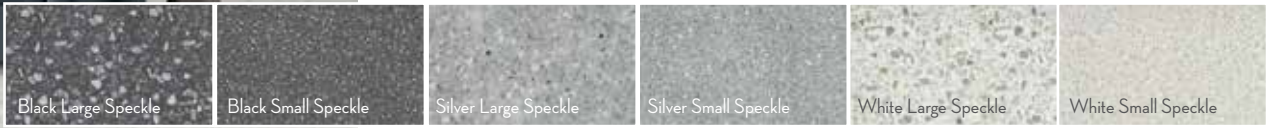

EXHALE™

5 Colors | Glossy

Available in 6"x12"

FRAGMENTO™

3 Colors | 2 Patterns | Matte

Available in 12"x24", 24"x24"

HUES™

6 Colors | Matte