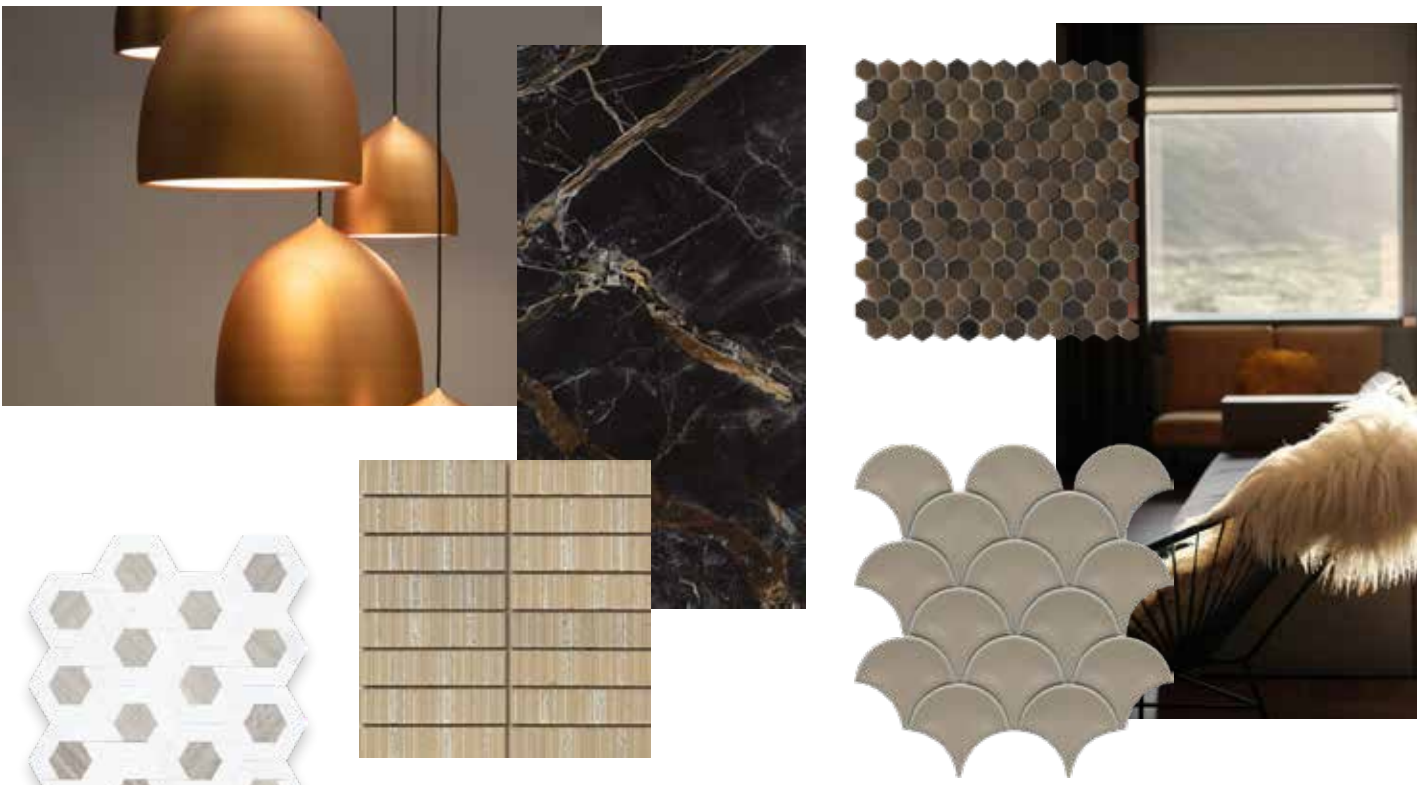

Warm neutrals embrace wellness and comfort while also encouraging sustainable design.