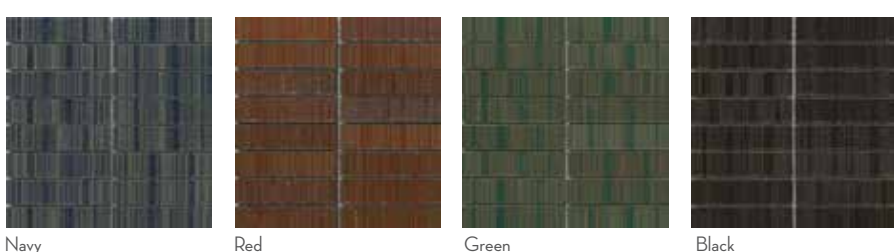

NEWTRO™

8 Colors | Glossy