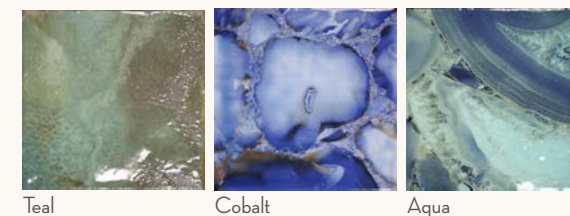

IMMERSE™

The many benefits of tile extend to the outdoors with Immerse™ Porcelain tile as a prime example. Designed for walls, in addition to being pool-rated, let your imagination take over with a one-of-a-kind design featuring three splashy colors: Cobalt, Aqua and Teal.

Immerse – Skillfully designed open air retreats provide an extension of interior living and working spaces, and outdoor tile can help blur the lines between interior and exterior environments.