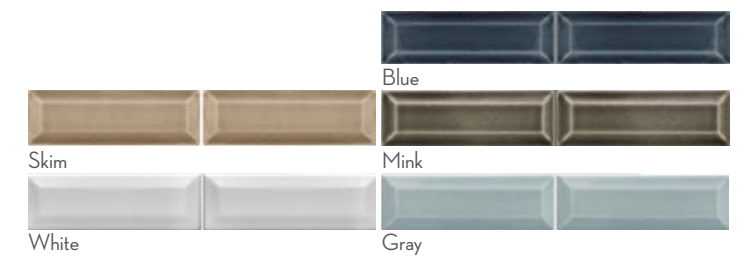

Add dimension to a room with 3D tiles & instantly get a unique and classic look in any setting with Kinetic™. Kinetic™ ceramic mosaics create smooth, lowmaintenance surfaces and come in 5 different colors.