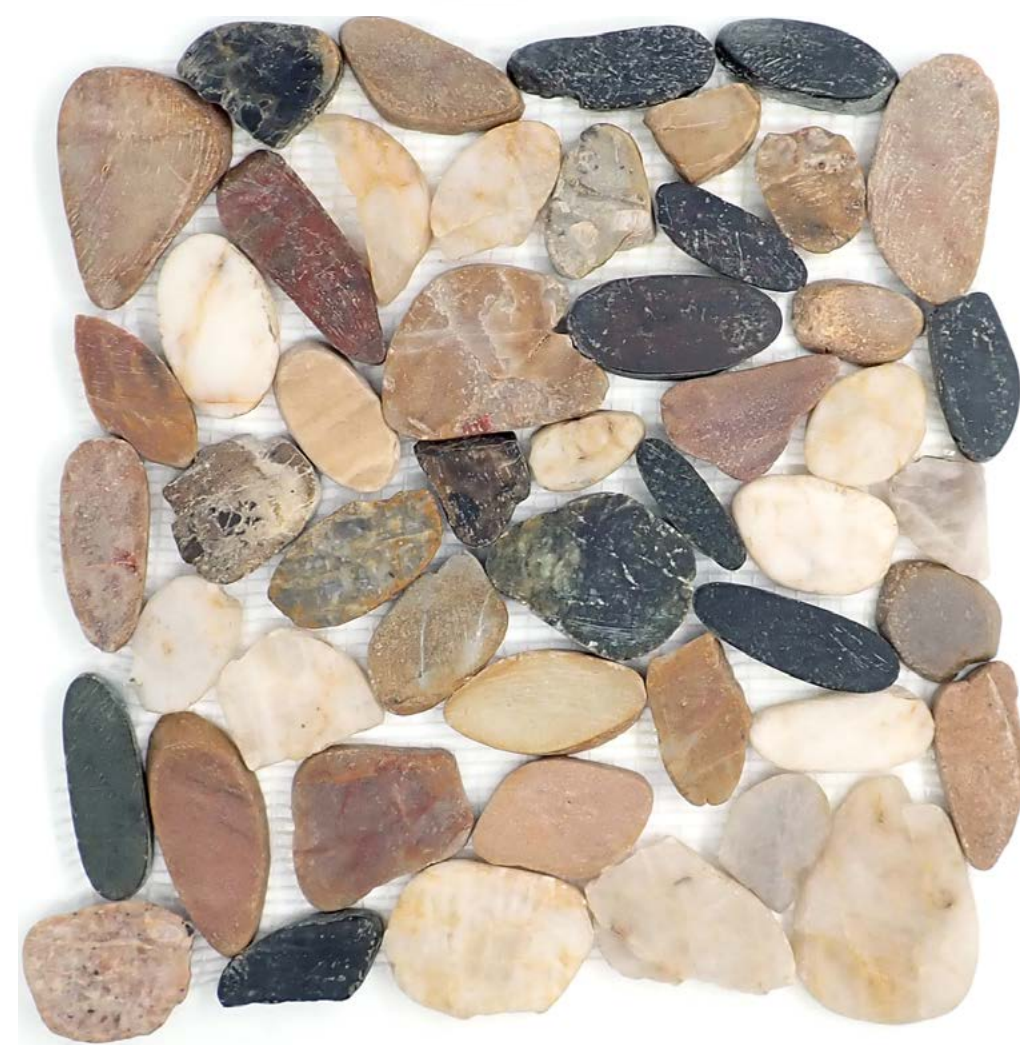

White Hex

All Patterns Available in Hex, Herringbone, 2x2, Stacked and Fan.

Gray Herringbone

White Herringbone

White 2x2

White 1"x3" Stacked

Gray 2x2

Gray 1"x3" Stacked

Source™ | Gray 3" Hex

All Patterns Available in 1" Hex, 3" Hex and 2x2.

NATURAL PEBBLES

Cultura™ | White

Rivera™ | 4 Color

As homeowners look to create their own outdoor oasis with a minimalist aesthetic, tile and stone in warm, neutrals and earthy pigments gain popularity for both floor and wall surfaces.