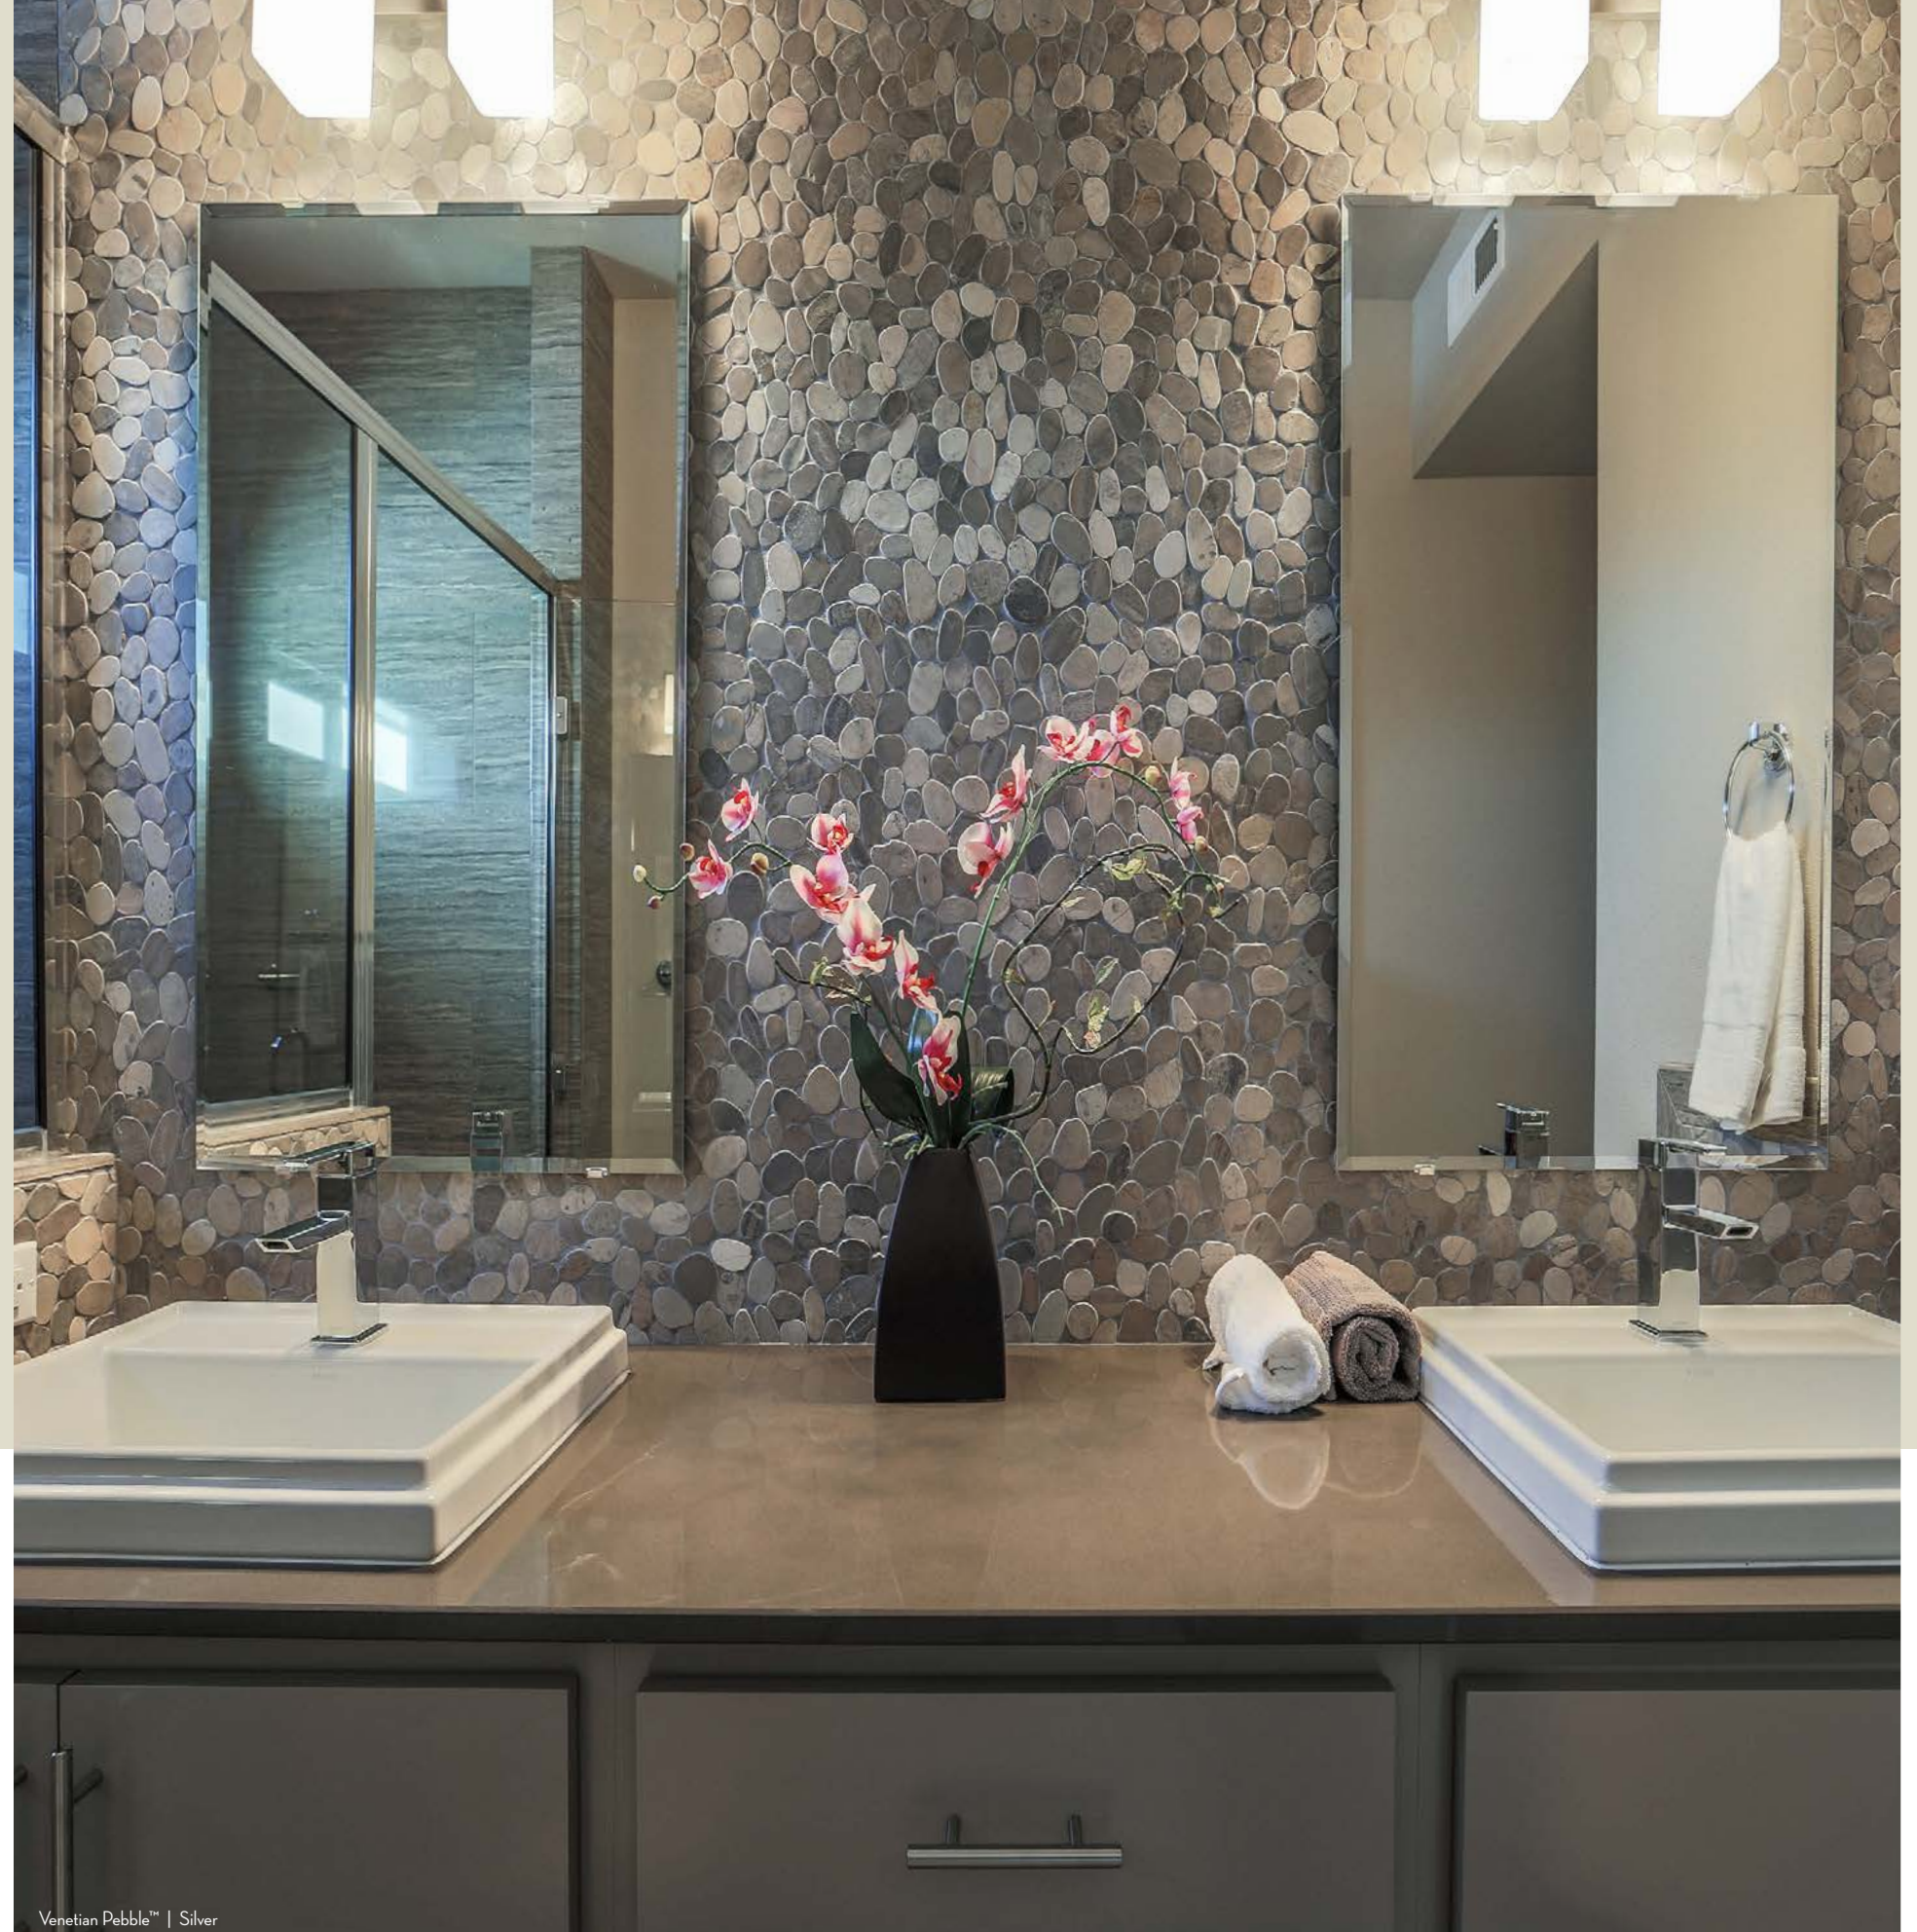

Natural

Black

Cream

4 Color

VENETIAN™ PEBBLES

Outdoor shower enclosures are also gaining popularity in warmer climates as individuals look to mimic amenities that they may have once experienced at luxury resorts in their past travels.