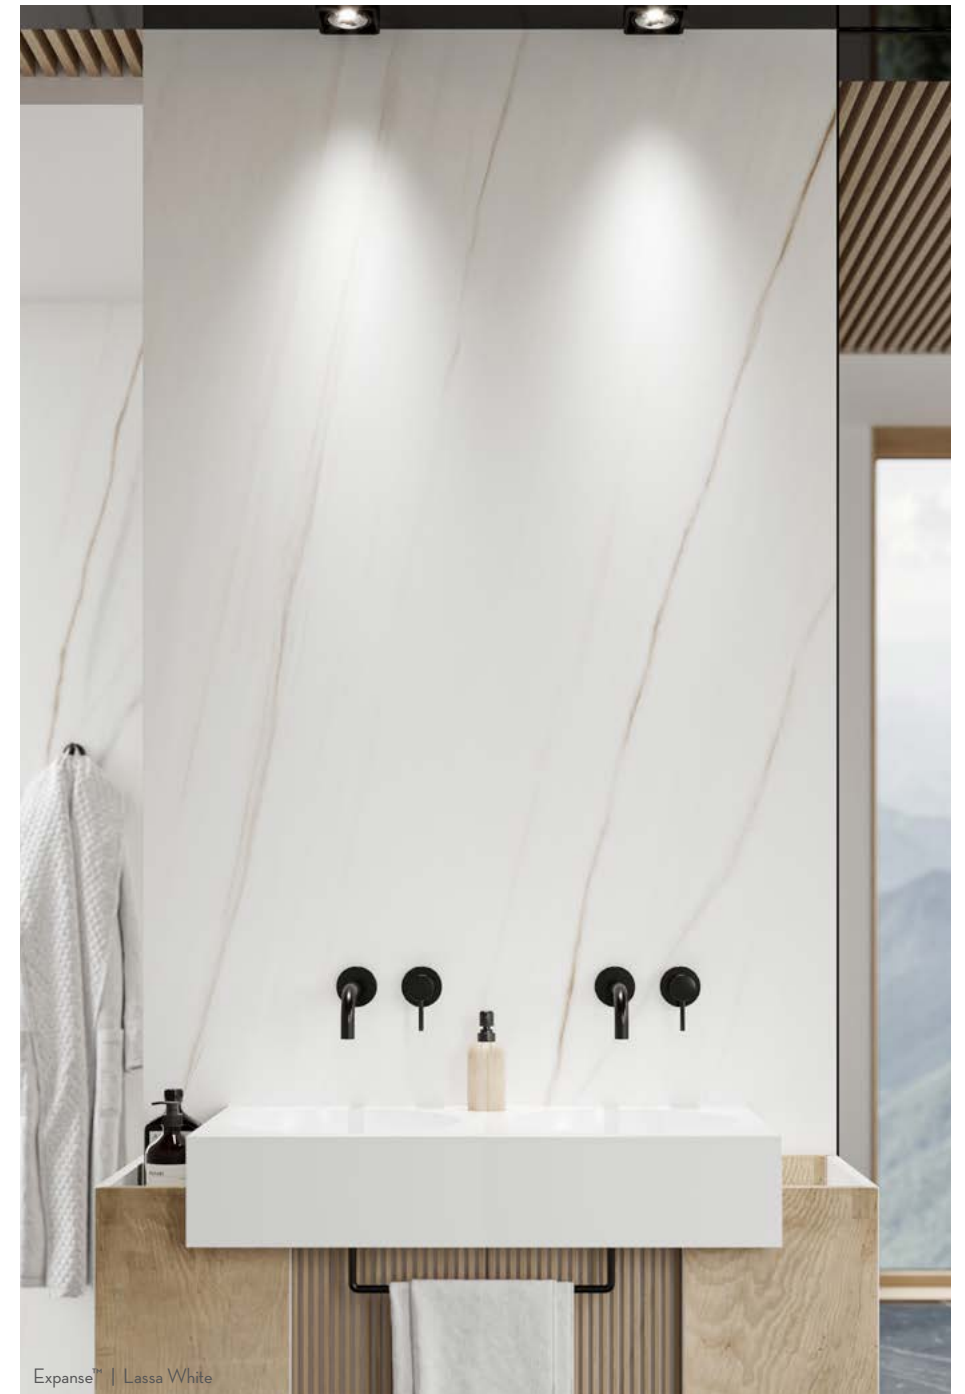

Expanse™ | Lassa White

The flexibility of Expanse™ gives an elegant look to surfaces for commercial and residential interior and exterior installations. This beautiful and unique large format tile offers a seamless look to floors and walls.

* Polished finish not recommended for outdoor floors.