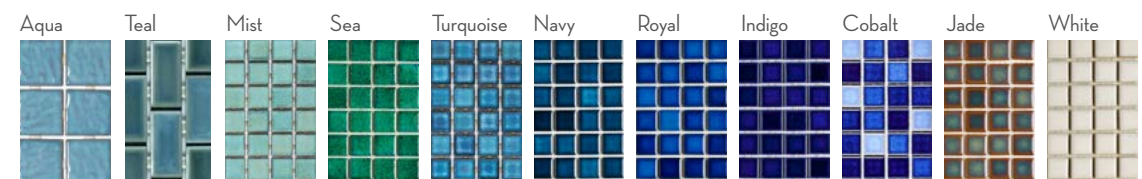

AFLOAT™

Transform your pool into a personal oasis. With hues as vibrant as coveted sea glass finds, Afloat™ porcelain tile is especially meant for those who embrace pool living. Make a jewel-toned splash with this unique design.

Organic, long-lasting, weather-resistant materials such as tile and stone **encourage ease and relaxation.**