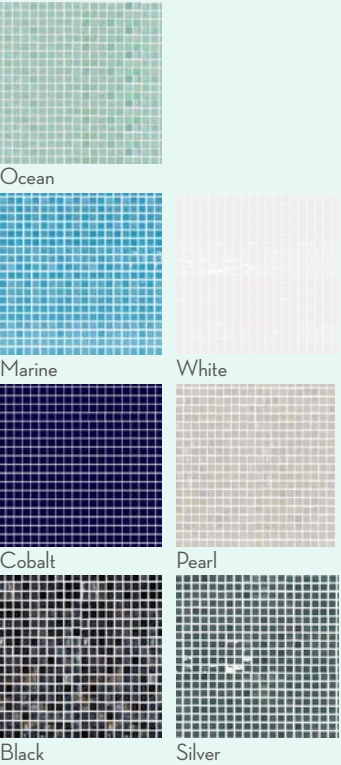

GALORE™

Making the most of time spent outdoors is a national pastime, and Galore™ glass mosaic tile for pools gives us one more reason to embrace our backyards. With durability meant to stand the test of time – Galore offers a stylish assortment of colors available in easy-to-install mosaics. High performance jewels for the pool!