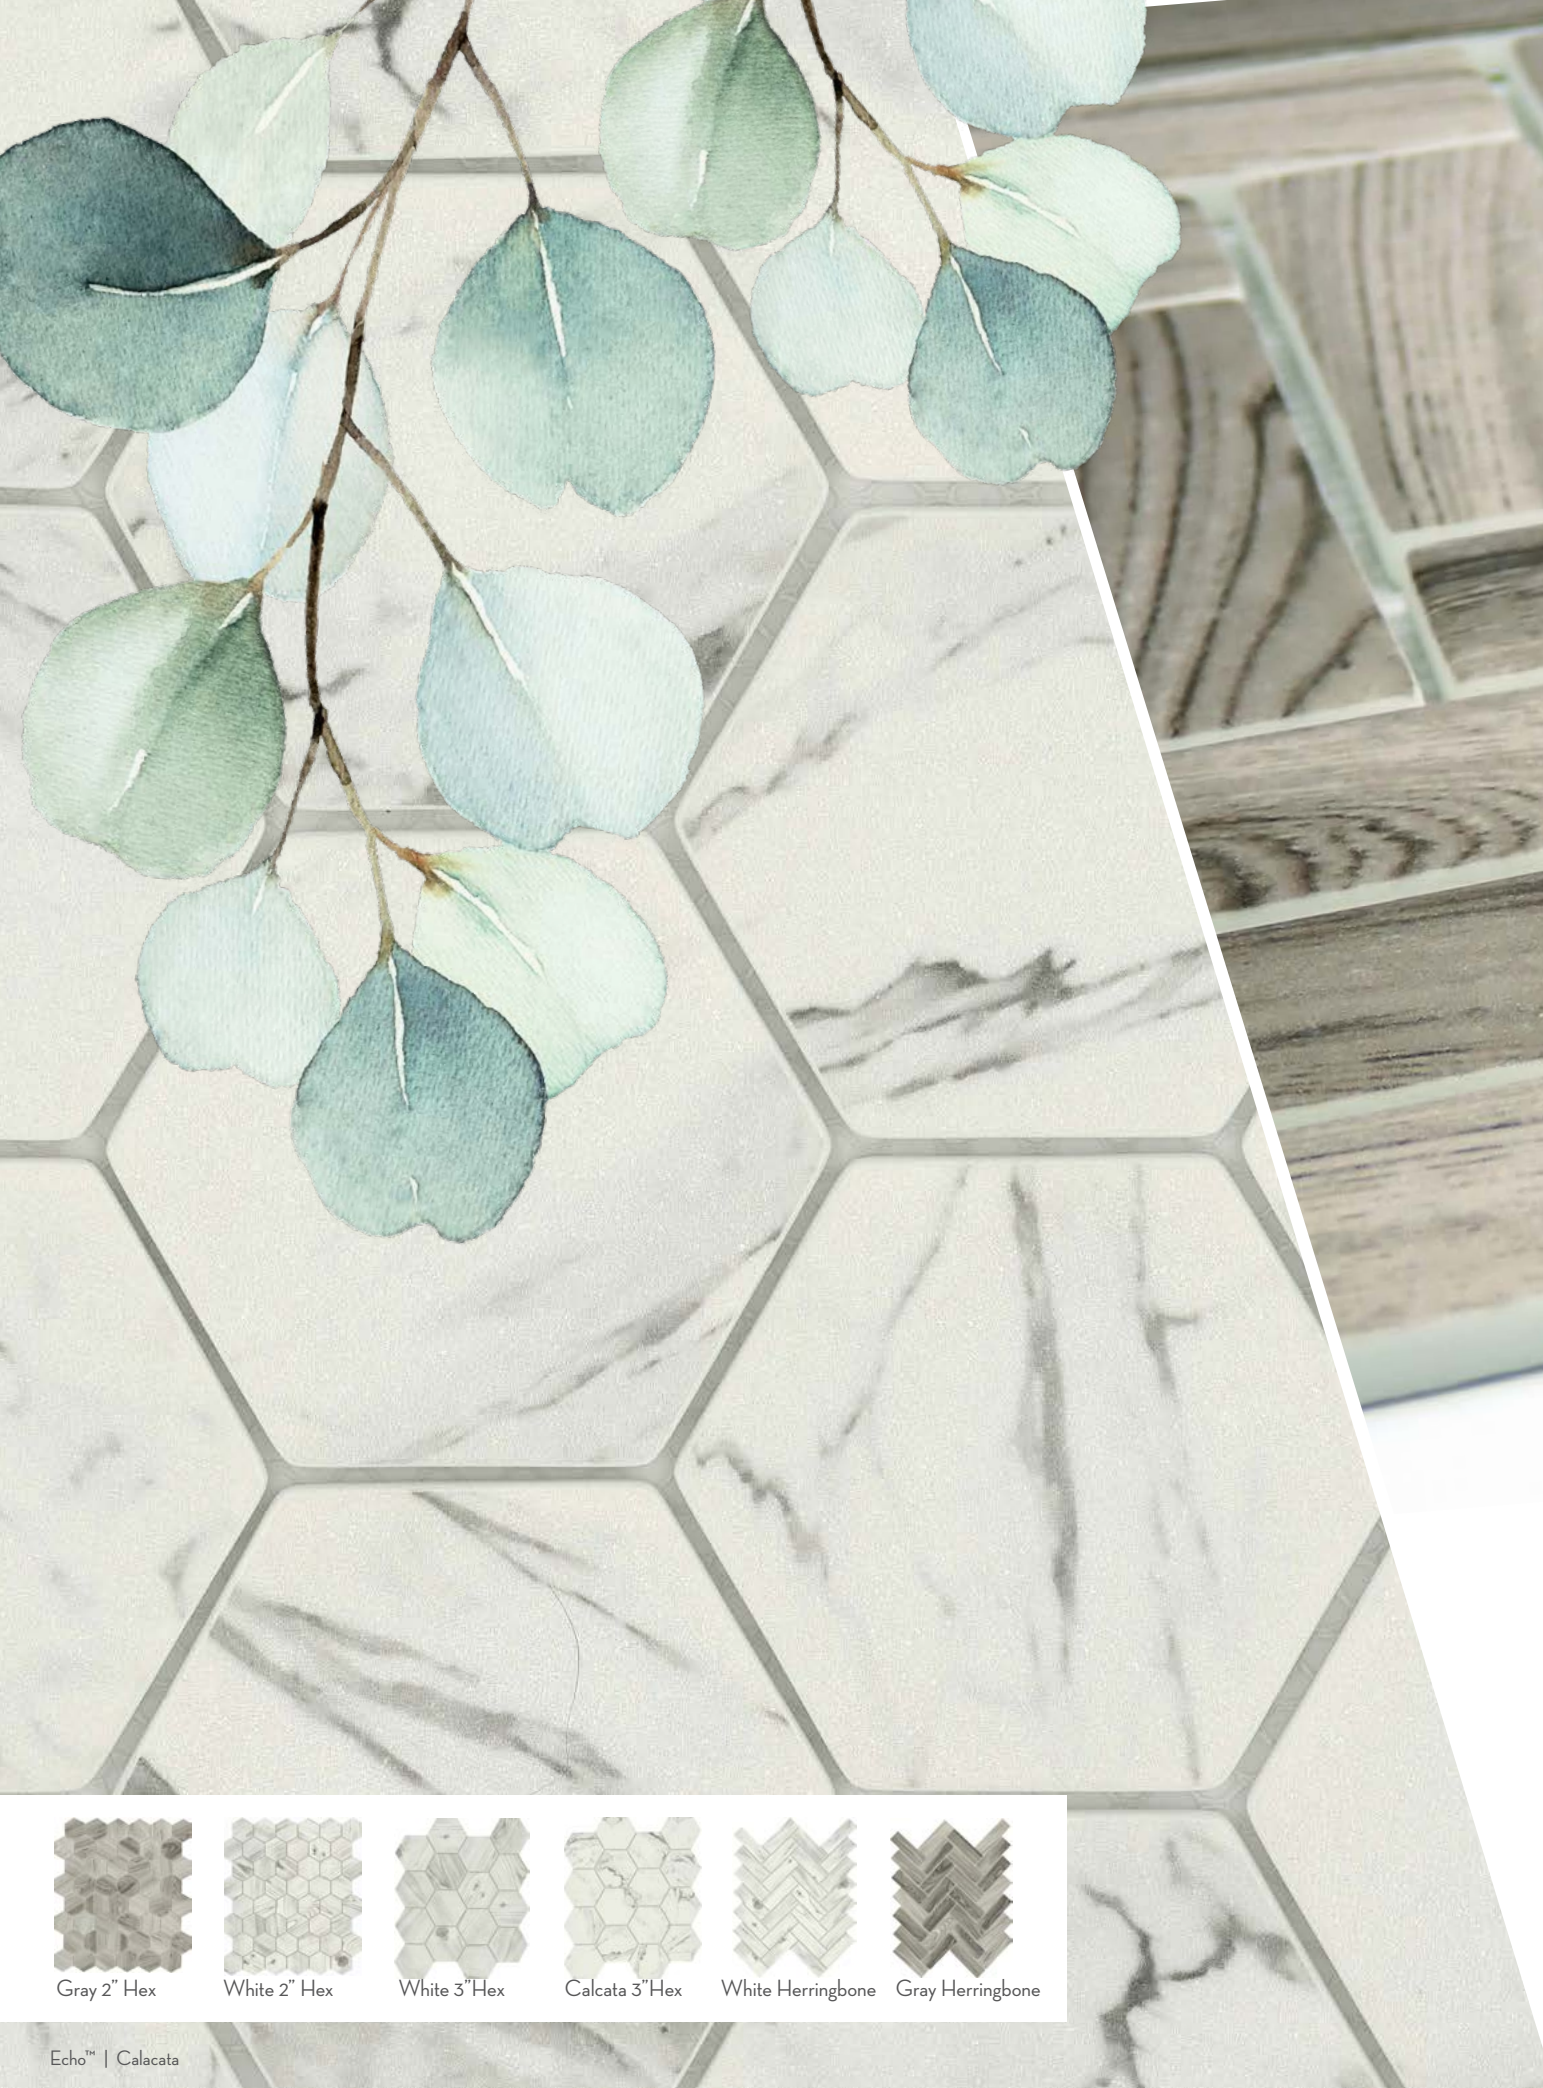

ECHO™

Echo™ portrays a dynamic union of shape, pattern, and sustainability. Hexagon and herringbone mosaic tiles are crafted entirely of recycled white and gray glass. Finished with high definition inkjets of wood grain and Calacata marble patterns.

Durable tile in richly grained wood or stone looks warm up any exterior – whatever the season.