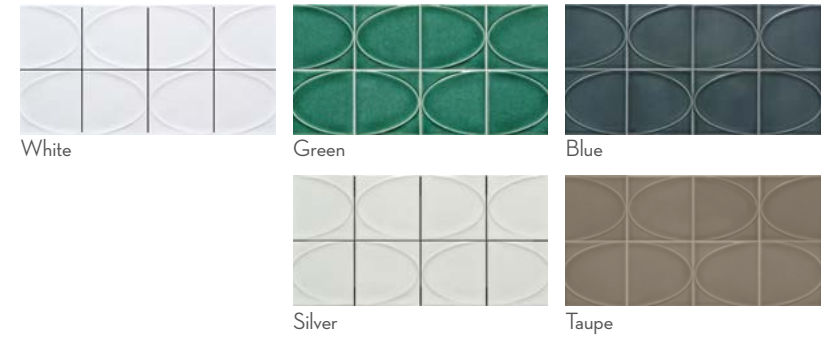

MIZU™

QUIETLY UNDERSTATED & ELEGANT

Sophisticated and saturated in rich nature-influenced hues, Mizu™ ceramic tile adds equal measures of style and flair in interior design. The celebration of circles is evident in five smart colors that will dress up walls in any room. The graphic pattern is truly an eyecatcher.