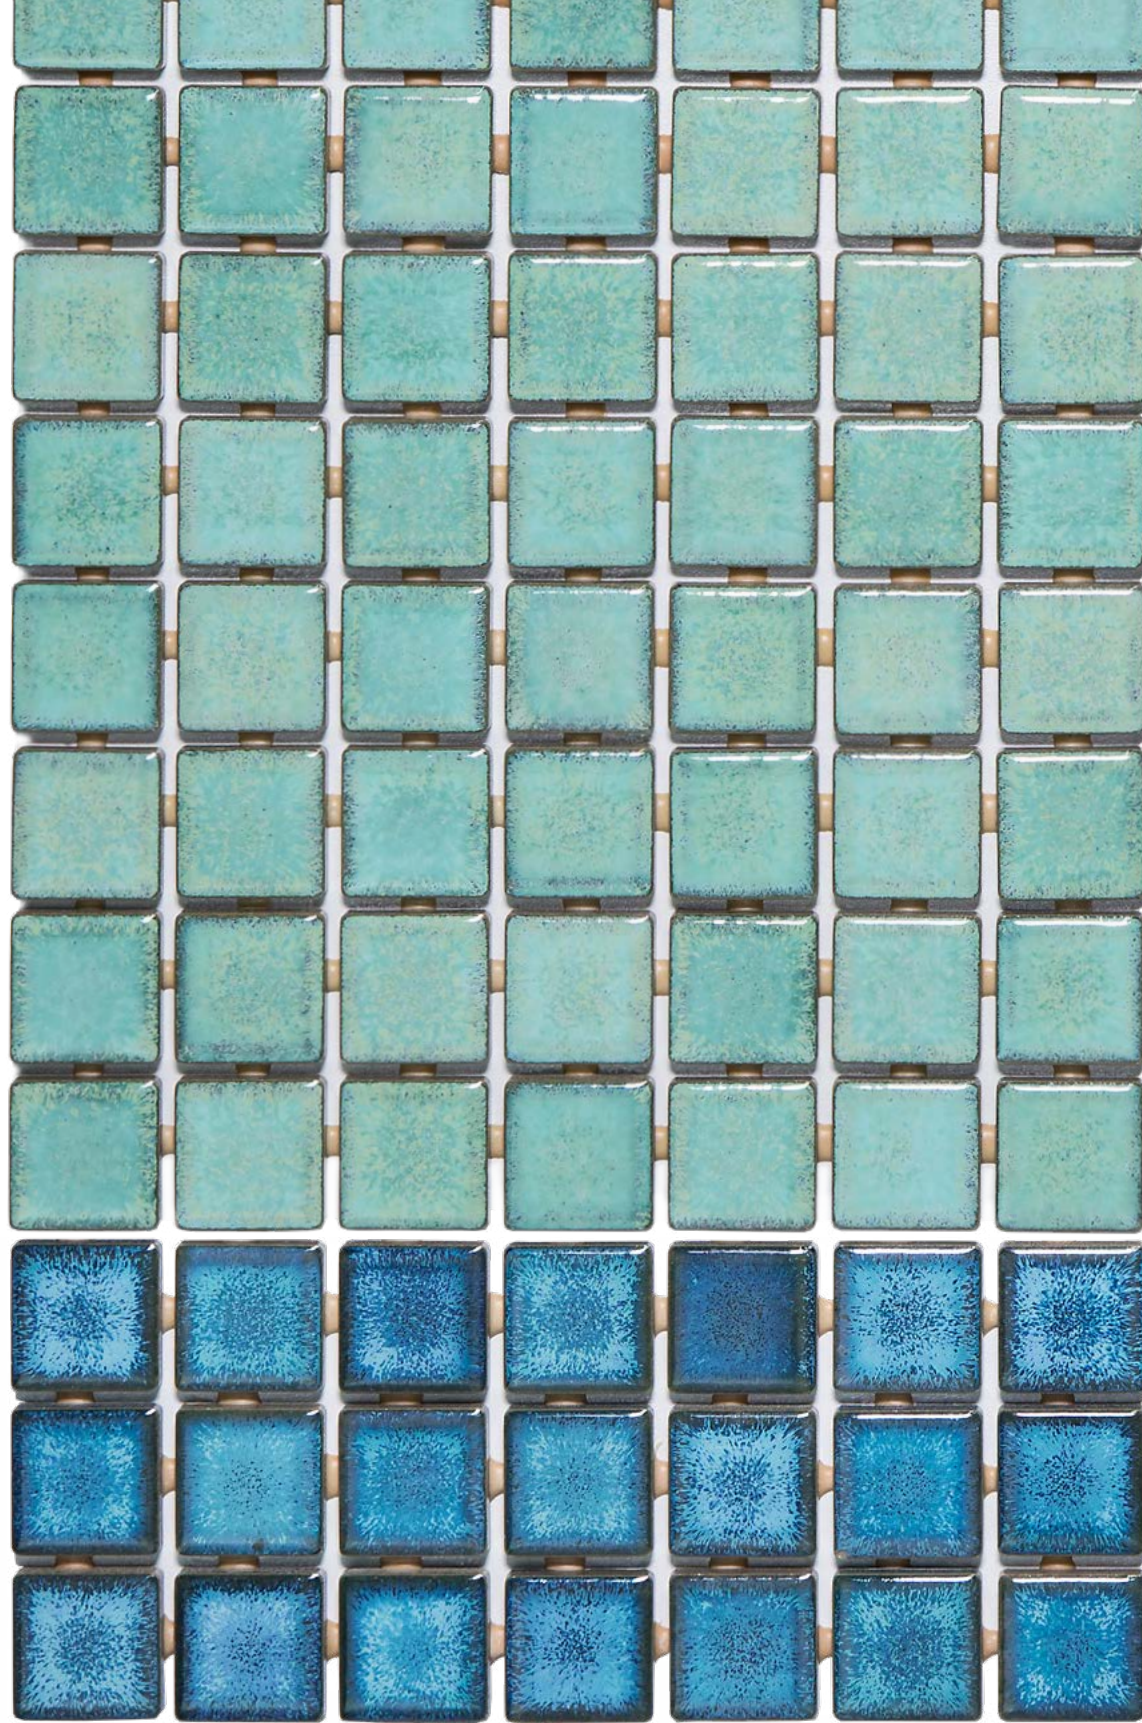

AFLOAT™

Transform your pool into a personal oasis. With hues as vibrant as coveted sea glass finds, Afloat™ porcelain tile is especially meant for those who embrace pool living. Make a jewel-toned splash with this unique design.

Organic, long-lasting, weather-resistant materials such as tile and stone **encourage ease and relaxation.**