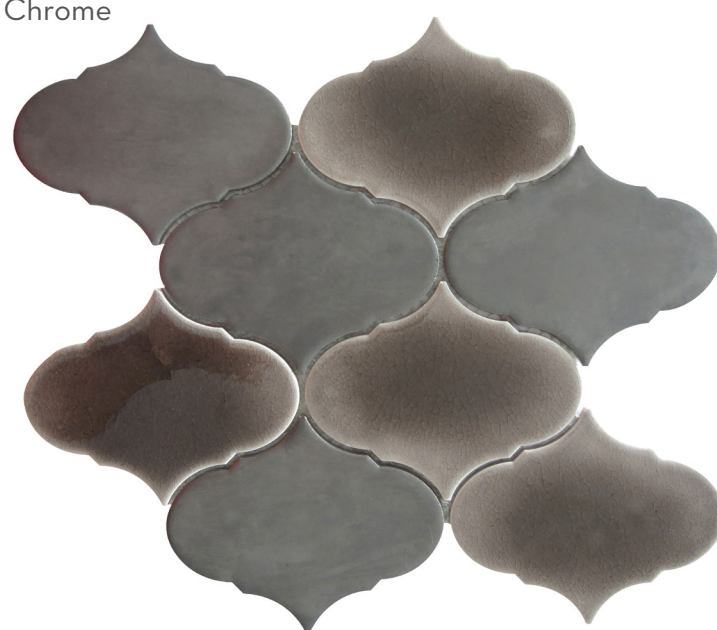

RETRO™

Glazed Porcelain Mosaic

Retro™ revisits a classic mod-inspired mosaic with a unique blend of metallic and cracked finishes. Each hue expresses a slightly different contrasting color, enhancing the cracked texture.

4 Colors | 1 Size | 5/16" Thickness

Pearl

Silver

Bronze

Chrome

All Colors Available on 9"x10" Mesh

Sizes & Trim Tile thickness could vary based on size. Larger format tiles will have a higher thickness.

9"x10" Mesh
8.66" x 10.24"