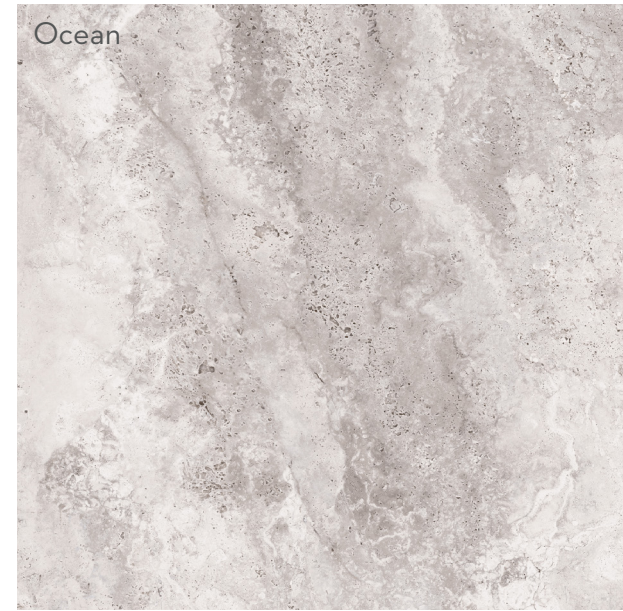

CABO™

Glazed Ceramic

Cabo™ features crackled, subtle movement to emulate the details of natural travertine. Colors of warm and cool neutrals reflect a relaxed, coastal feel. Varied tile sizes invite a range of applications.

3 Colors | 3 Sizes | 5/16" Thickness

All Colors Available in Sizes 17" x 17", 13" x 13", 12" x 24"

Mosaics

Shore 2" x 2" on 13" x 13" Mesh

Coast 2" x 2" on 13" x 13" Mesh

Ocean 2" x 2" on 13" x 13" Mesh

Sizes & Trim					Technical Specifications								
Tile thickness could vary based on size. Larger format tiles will have a higher thickness.					Test Method	Abrasion Resistance C1027	Breaking Strength C648	Chemical Resistance C650	Water Absorption C373	DCOF ANSI A137.1	Freeze-Thaw Cycling C1026	Scratch Hardness MOHS	Shade Variation Rating
					Results	IV	≥ 450 lbf	Npn-Resistant	≤ 7%	≥ .60	Non-Resistant	7	V2