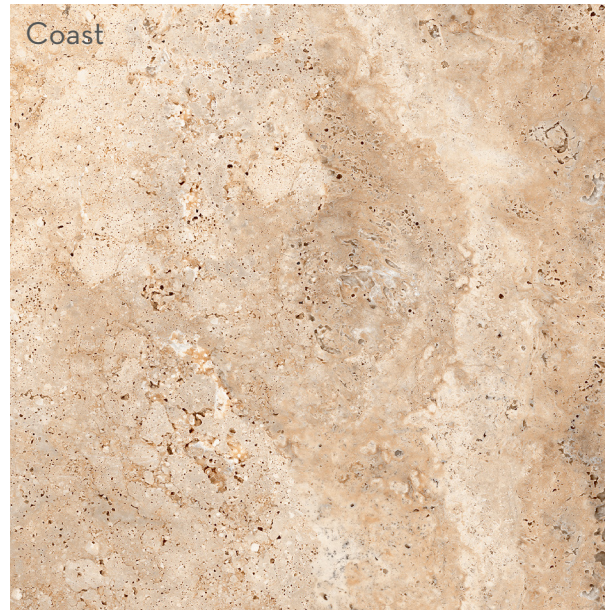

CABO™

Glazed Ceramic

Cabo™ features crackled, subtle movement to emulate the details of natural travertine. Colors of warm and cool neutrals reflect a relaxed, coastal feel. Varied tile sizes invite a range of applications.

3 Colors | 3 Sizes | 5/16" Thickness

All Colors Available in Sizes 17" x 17", 13" x 13", 12" x 24"

Mosaics

Shore 2" x 2" on 13" x 13" Mesh

Coast 2" x 2" on 13" x 13" Mesh

Ocean 2" x 2" on 13" x 13" Mesh

Sizes & Trim					Technical Specifications								
Tile thickness could vary based on size. Larger format tiles will have a higher thickness.					Test Method	Abrasion Resistance C1027	Breaking Strength C648	Chemical Resistance C650	Water Absorption C373	DCOF ANSI A137.1	Freeze-Thaw Cycling C1026	Scratch Hardness MOHS	Shade Variation Rating
					Results	IV	≥ 450 lbf	Npn-Resistant	≤ 7%	≥ .60	Non-Resistant	7	V2

Grout joint recommendation: 3/16"

Green Friendly: VOC None | Recycled Content 0% Pre & Post-Consumer