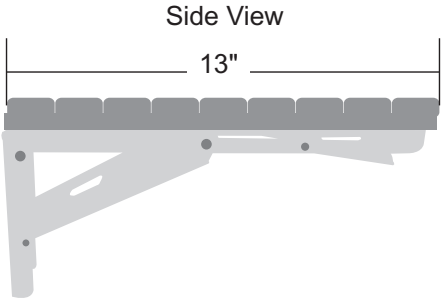

156-B Galewski Drive | Winona, MN 55987 | 866.969.8325 | 507.452.1785 | fax: 507.858.0211 | www.teakworks4u.com

- Mounts directly to the shower wall
- 304 Stainless Steel wall brackets lock securely into place when the seat is lifted, yet folds down easily when not in use
- Brackets are set 16" on center
- Seat remains in raised position until you fold it down
- Low pressure spring action makes it easy to raise and lower the seat
- Rounded edges on seat battens for comfort and safety

Dimensions:

- 24"W x 13"D (609.6 x 330.2mm)

User Weight Capacity*