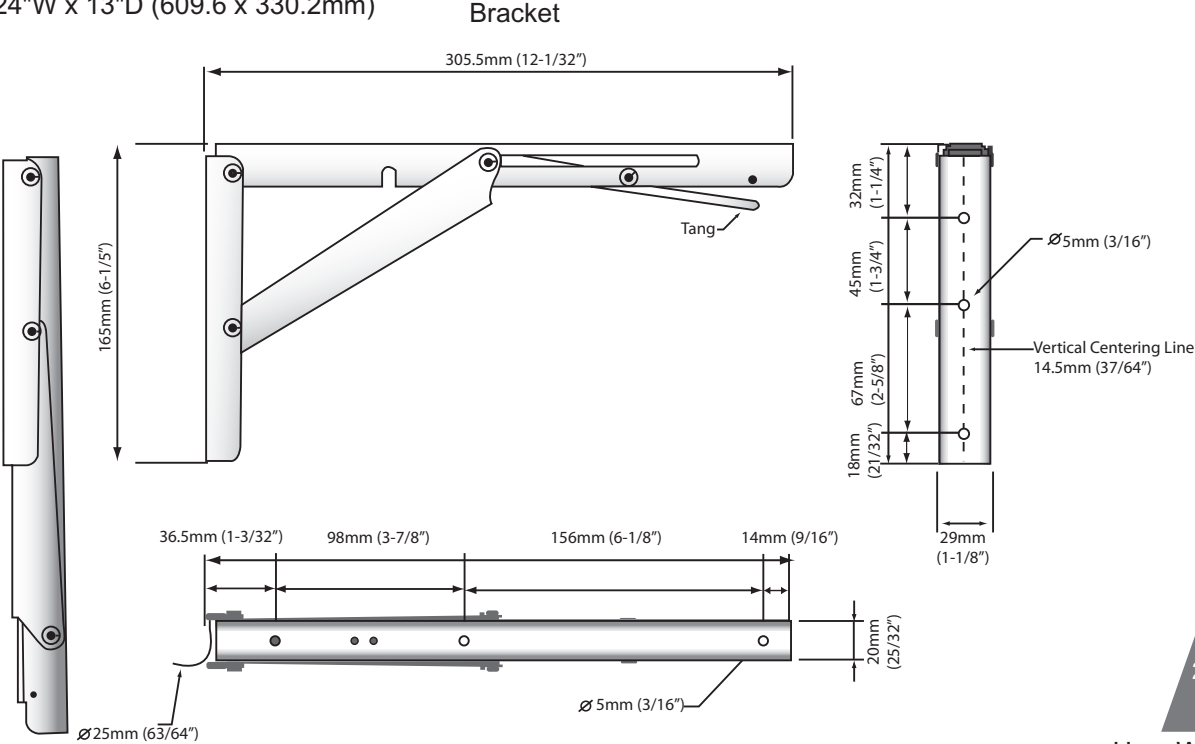

156-B Galewski Drive | Winona, MN 55987 | 866.969.8325 | 507.452.1785 | fax: 507.858.0211 | www.teakworks4u.com

- Mounts directly to the shower wall
- 304 Stainless Steel wall brackets lock securely into place when the seat is lifted, yet folds down easily when not in use
- Brackets are set 16" on center
- Seat remains in raised position until you fold it down
- Low pressure spring action makes it easy to raise and lower the seat
- Rounded edges on seat battens for comfort and safety

Dimensions:

- 24"W x 13"D (609.6 x 330.2mm)

User Weight Capacity*