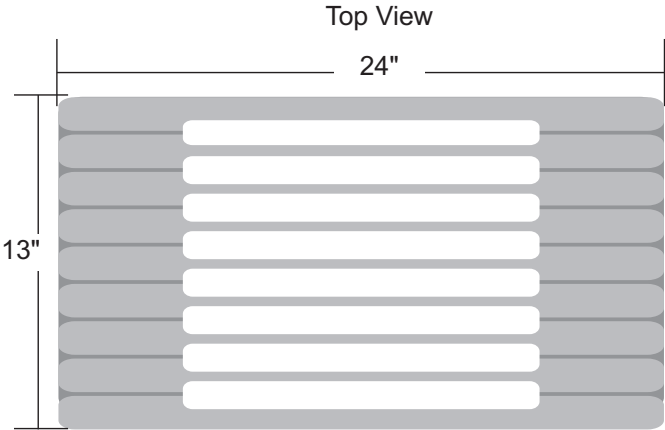

156-B Galewski Drive | Winona, MN 55987 | 866.969.8325 | 507.452.1785 | fax: 507.858.0211 | www.teakworks4u.com

- Mounts directly to the shower wall
- 304 Stainless Steel wall brackets lock securely into place when the seat is lifted, yet folds down easily when not in use
- Brackets are set 16" on center
- Seat remains in raised position until you fold it down
- Low pressure spring action makes it easy to raise and lower the seat
- Rounded edges on seat battens for comfort and safety

Dimensions:

- 24"W x 13"D (609.6 x 330.2mm)

User Weight Capacity*