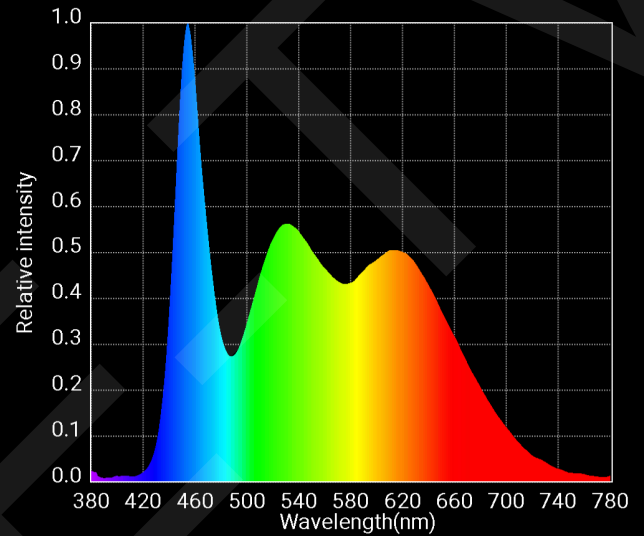

# CAME-TV

Series	Ultra Slim Led
Number of LED's	1806
Light Color	Daylight
Measurement Distance	3 Feet

CCT	5762 K
CRI(Ra)	96
Re(R1~R15)	93
CQS	93
Illuminance	10581 lux
Foot Candle	983.0 fc
$\lambda_p$	454 nm
$\lambda_D$	493 nm
Purity(Pe)	2%

## Spectrum

## CIE1931

$x=0.3268, y=0.3337$

## CIE1976

$u'=0.2058, v'=0.4729$