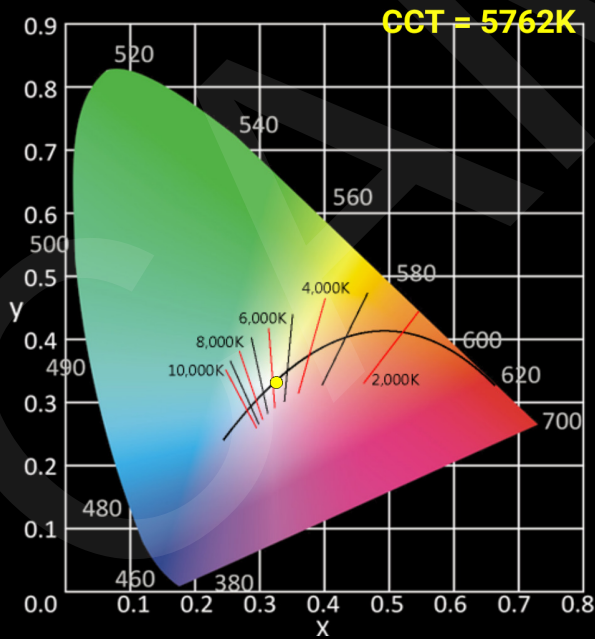

# CAME-TV

Series	Ultra Slim Led
Number of LED's	1806
Light Color	Daylight
Measurement Distance	3 Feet

CCT	5762 K
CRI(Ra)	96
Re(R1~R15)	93
CQS	93
Illuminance	10581 lux
Foot Candle	983.0 fc
$\lambda_p$	454 nm
$\lambda_D$	493 nm
Purity(Pe)	2%

## Spectrum

## CIE1931

$x=0.3268, y=0.3337$

## CIE1976

$u'=0.2058, v'=0.4729$