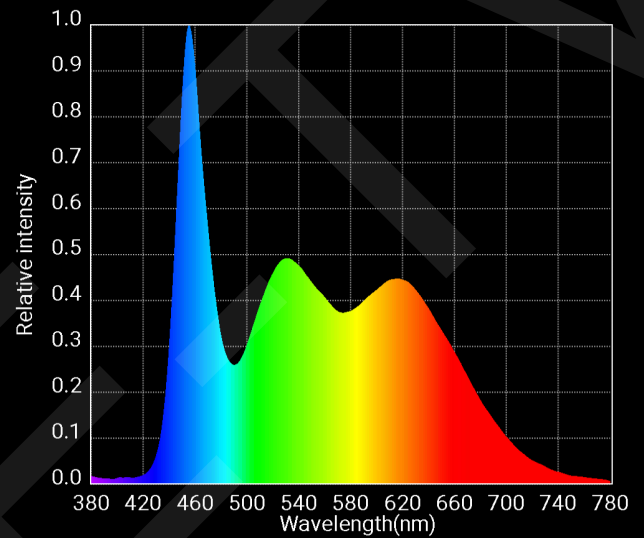

CAME-TV

| | |
|----------------------|----------------|
| Series | Ultra Slim Led |
| Number of LED's | 1092 |
| Light Color | Daylight |
| Measurement Distance | 3 Feet |

| | |
|-------------|----------|
| CCT | 6174 K |
| CRI(Ra) | 94 |
| Re(R1~R15) | 92 |
| CQS | 92 |
| Illuminance | 8808 lux |
| Foot Candle | 818.3 fc |
| λ_p | 455 nm |
| λ_D | 479 nm |
| Purity(Pe) | 6% |

Spectrum

CIE1931

$x=0.3196, y=0.3215$

CIE1976

$u'=0.2056, v'=0.4653$