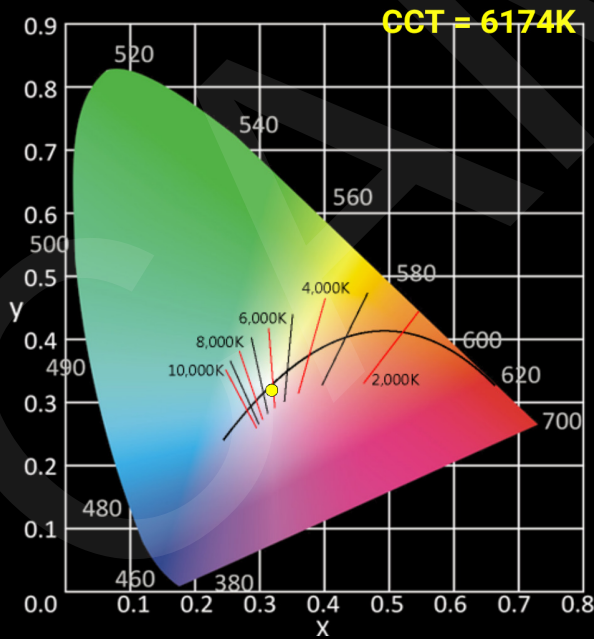

CAME-TV

| | |
|----------------------|----------------|
| Series | Ultra Slim Led |
| Number of LED's | 1092 |
| Light Color | Daylight |
| Measurement Distance | 3 Feet |

| | |
|-------------|----------|
| CCT | 6174 K |
| CRI(Ra) | 94 |
| Re(R1~R15) | 92 |
| CQS | 92 |
| Illuminance | 8808 lux |
| Foot Candle | 818.3 fc |
| λ_p | 455 nm |
| λ_D | 479 nm |
| Purity(Pe) | 6% |

Spectrum

CIE1931

$x=0.3196, y=0.3215$

CIE1976

$u'=0.2056, v'=0.4653$