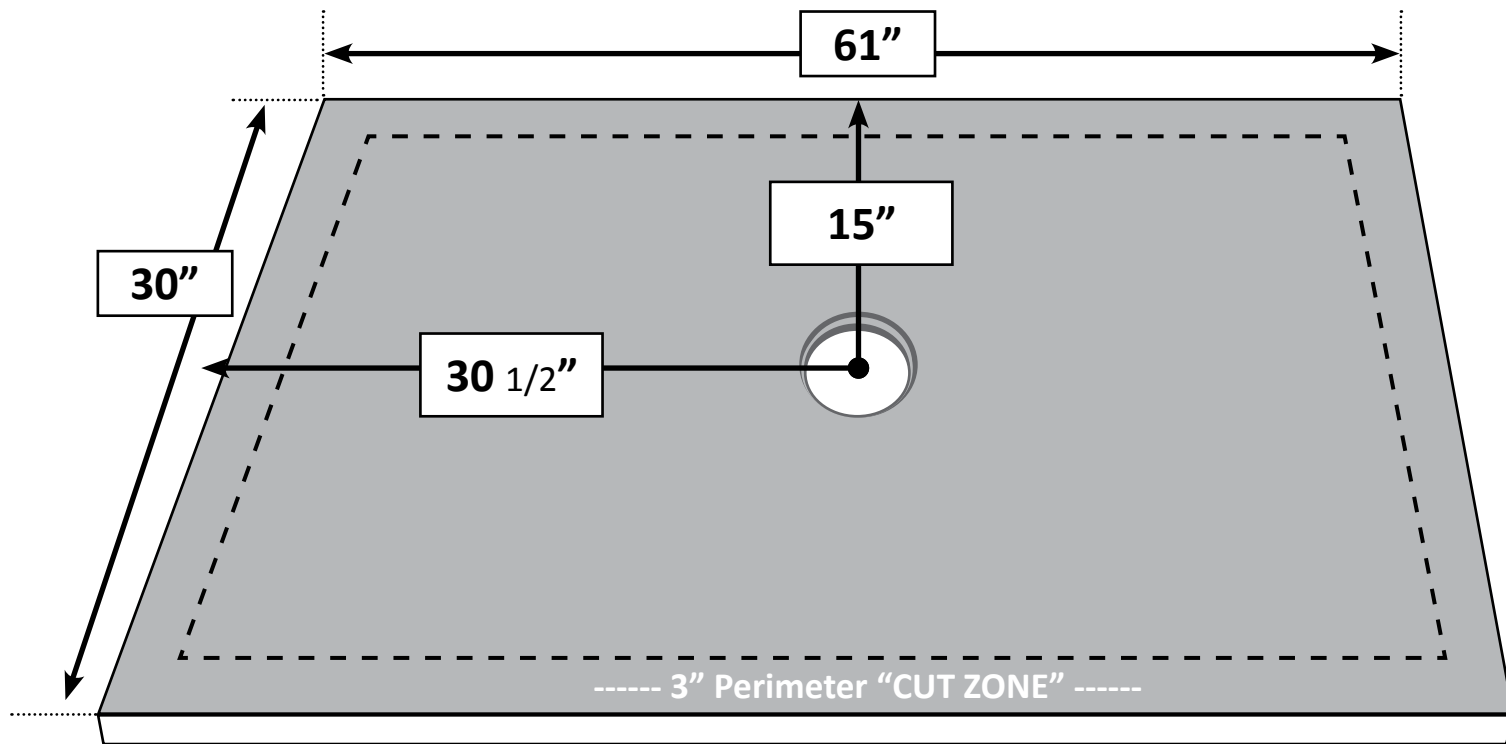

**KBRS**<sup>®</sup>  
**HARD CORE.**  
ShowerSlope<sup>™</sup>

**SS-3061-C**  
Specifications

The 3" Perimeter "CUT-ZONE" can be Cut-to-Fit in the Field

30" X 61" Center Drain  
ShowerSlope™ Cut-To-Fit  
**Dimension Ranges**  
Without HardCurb®

30" X 61" Center Drain  
ShowerSlope™ Cut-To-Fit  
**Dimension Ranges**  
With HardCurb®

30" X 61" Center Drain  
ShowerSlope™ Cut-To-Fit  
*Dimension Ranges*  
With HardCurb®

30" X 61" Center Drain  
ShowerSlope™ Cut-To-Fit  
**Dimension Ranges**  
With HardCurb®