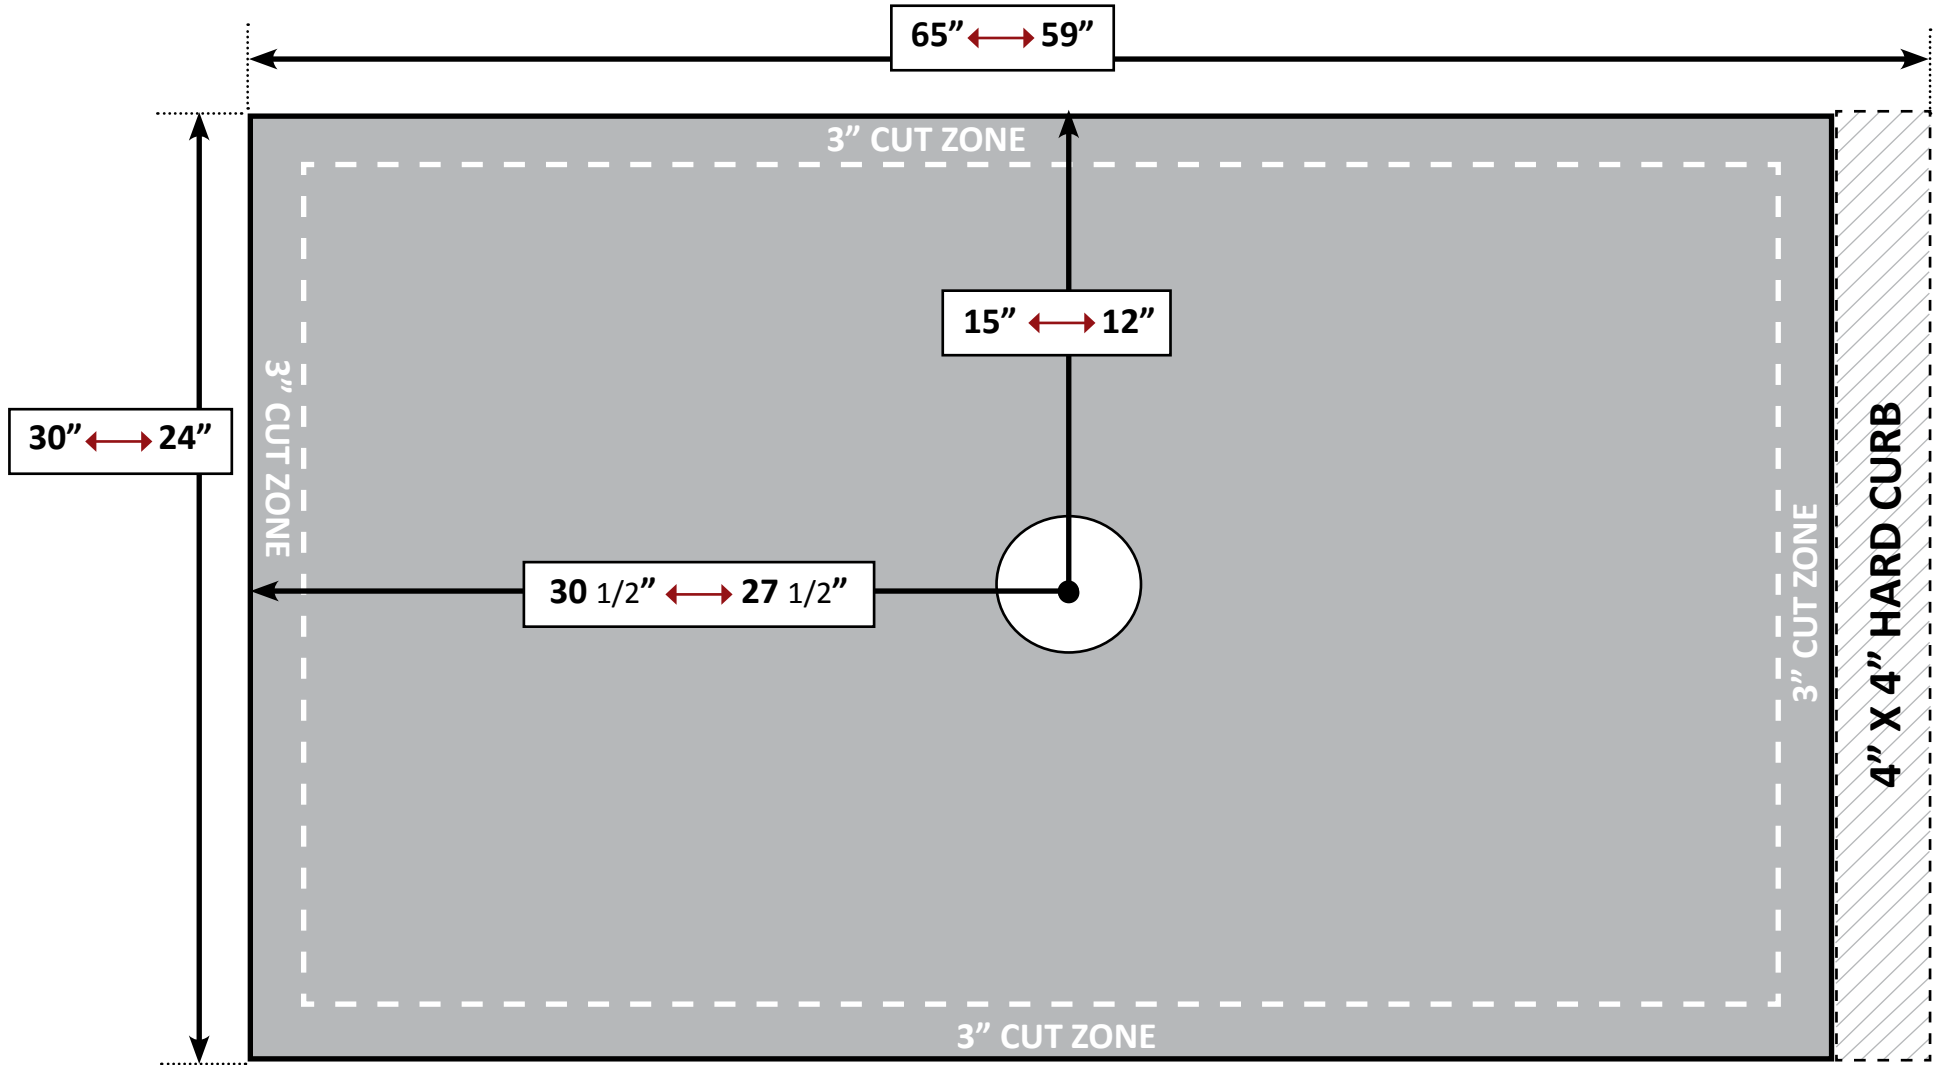

**KBRS**<sup>®</sup>  
**HARD CORE.**  
ShowerSlope<sup>™</sup>

**SS-3061-C**  
Specifications

The 3" Perimeter "CUT-ZONE" can be Cut-to-Fit in the Field

30" X 61" Center Drain  
ShowerSlope™ Cut-To-Fit  
**Dimension Ranges**  
Without HardCurb®

30" X 61" Center Drain  
ShowerSlope™ Cut-To-Fit  
**Dimension Ranges**  
With HardCurb®

30" X 61" Center Drain  
ShowerSlope™ Cut-To-Fit  
*Dimension Ranges*  
With HardCurb®

30" X 61" Center Drain  
ShowerSlope™ Cut-To-Fit  
**Dimension Ranges**  
With HardCurb®