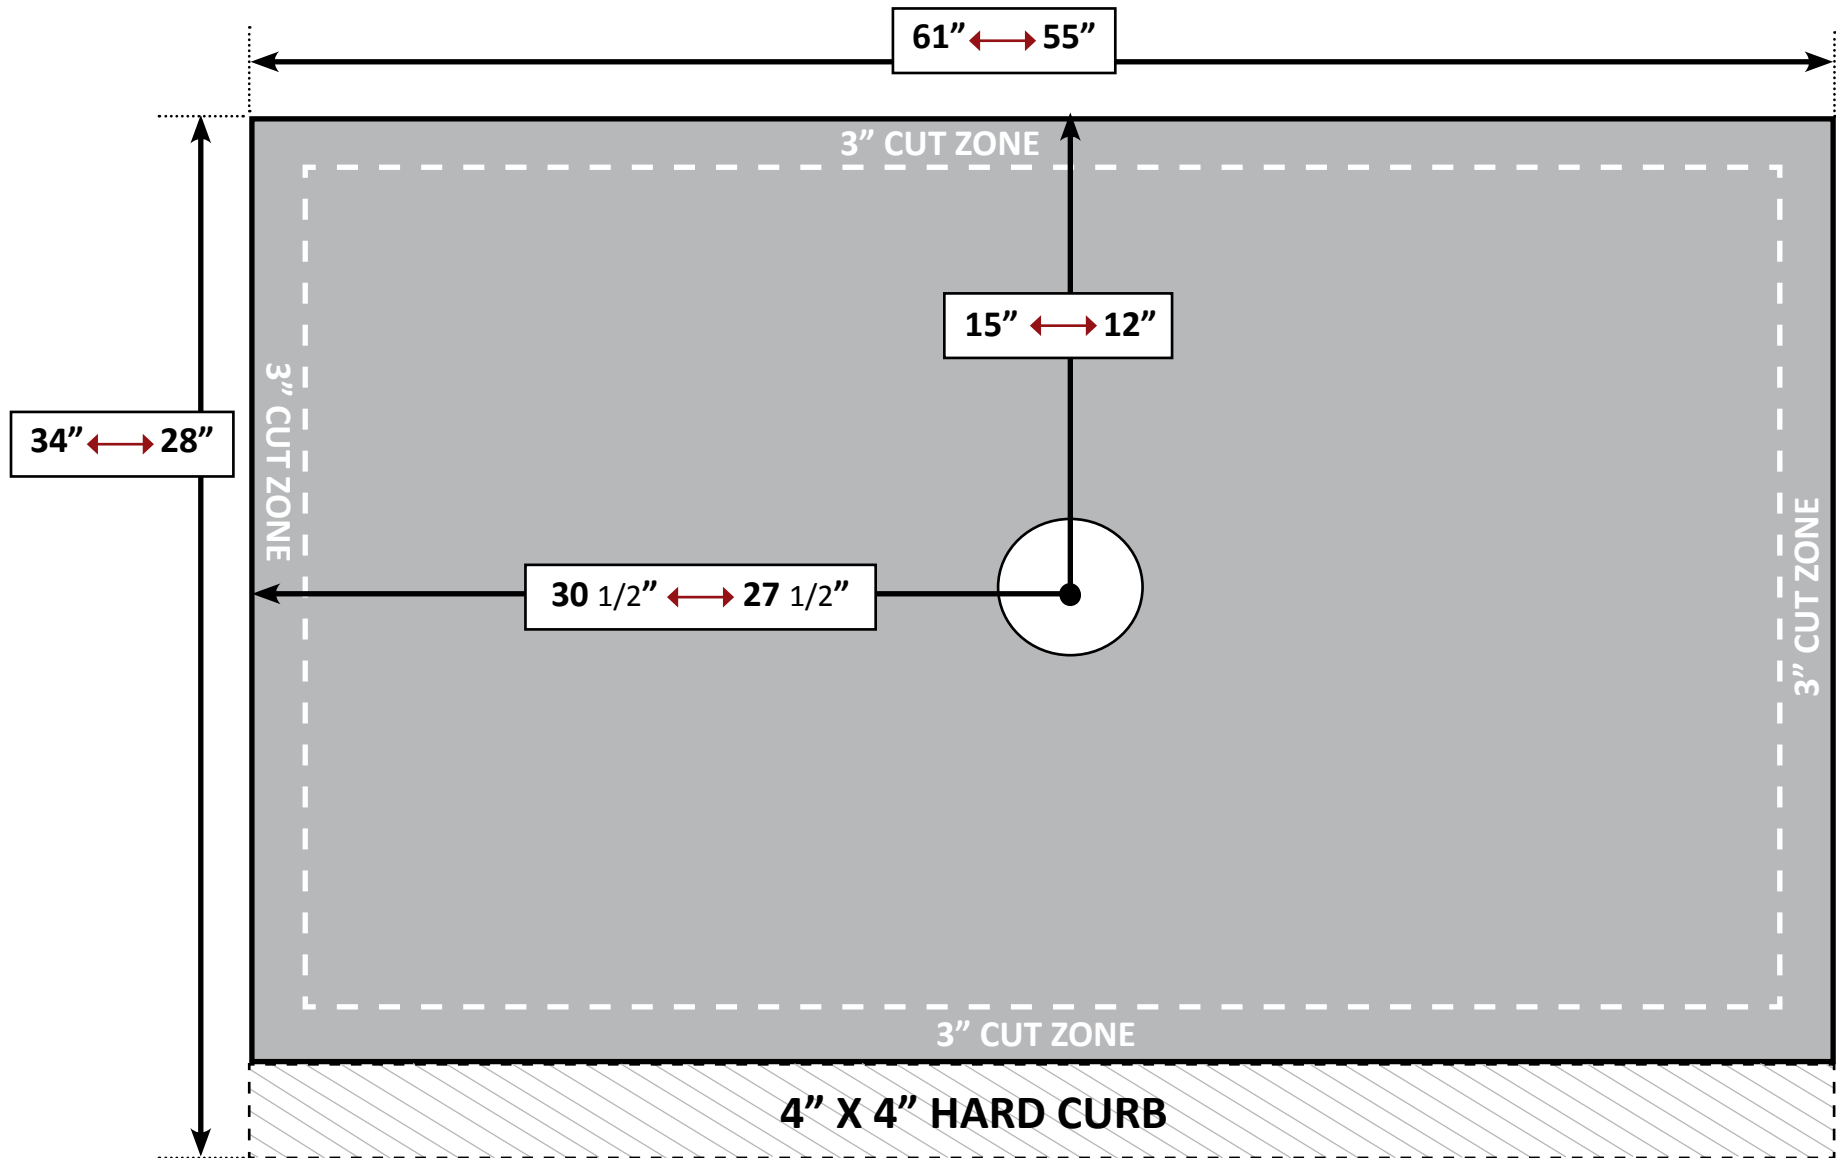

**KBRS**<sup>®</sup>  
**HARD CORE.**  
ShowerSlope<sup>™</sup>

**SS-3061-C**  
Specifications

The 3" Perimeter "CUT-ZONE" can be Cut-to-Fit in the Field

30" X 61" Center Drain  
ShowerSlope™ Cut-To-Fit  
**Dimension Ranges**  
Without HardCurb®

30" X 61" Center Drain  
ShowerSlope™ Cut-To-Fit  
**Dimension Ranges**  
With HardCurb®

30" X 61" Center Drain  
ShowerSlope™ Cut-To-Fit  
*Dimension Ranges*  
With HardCurb®

30" X 61" Center Drain  
ShowerSlope™ Cut-To-Fit  
**Dimension Ranges**  
With HardCurb®