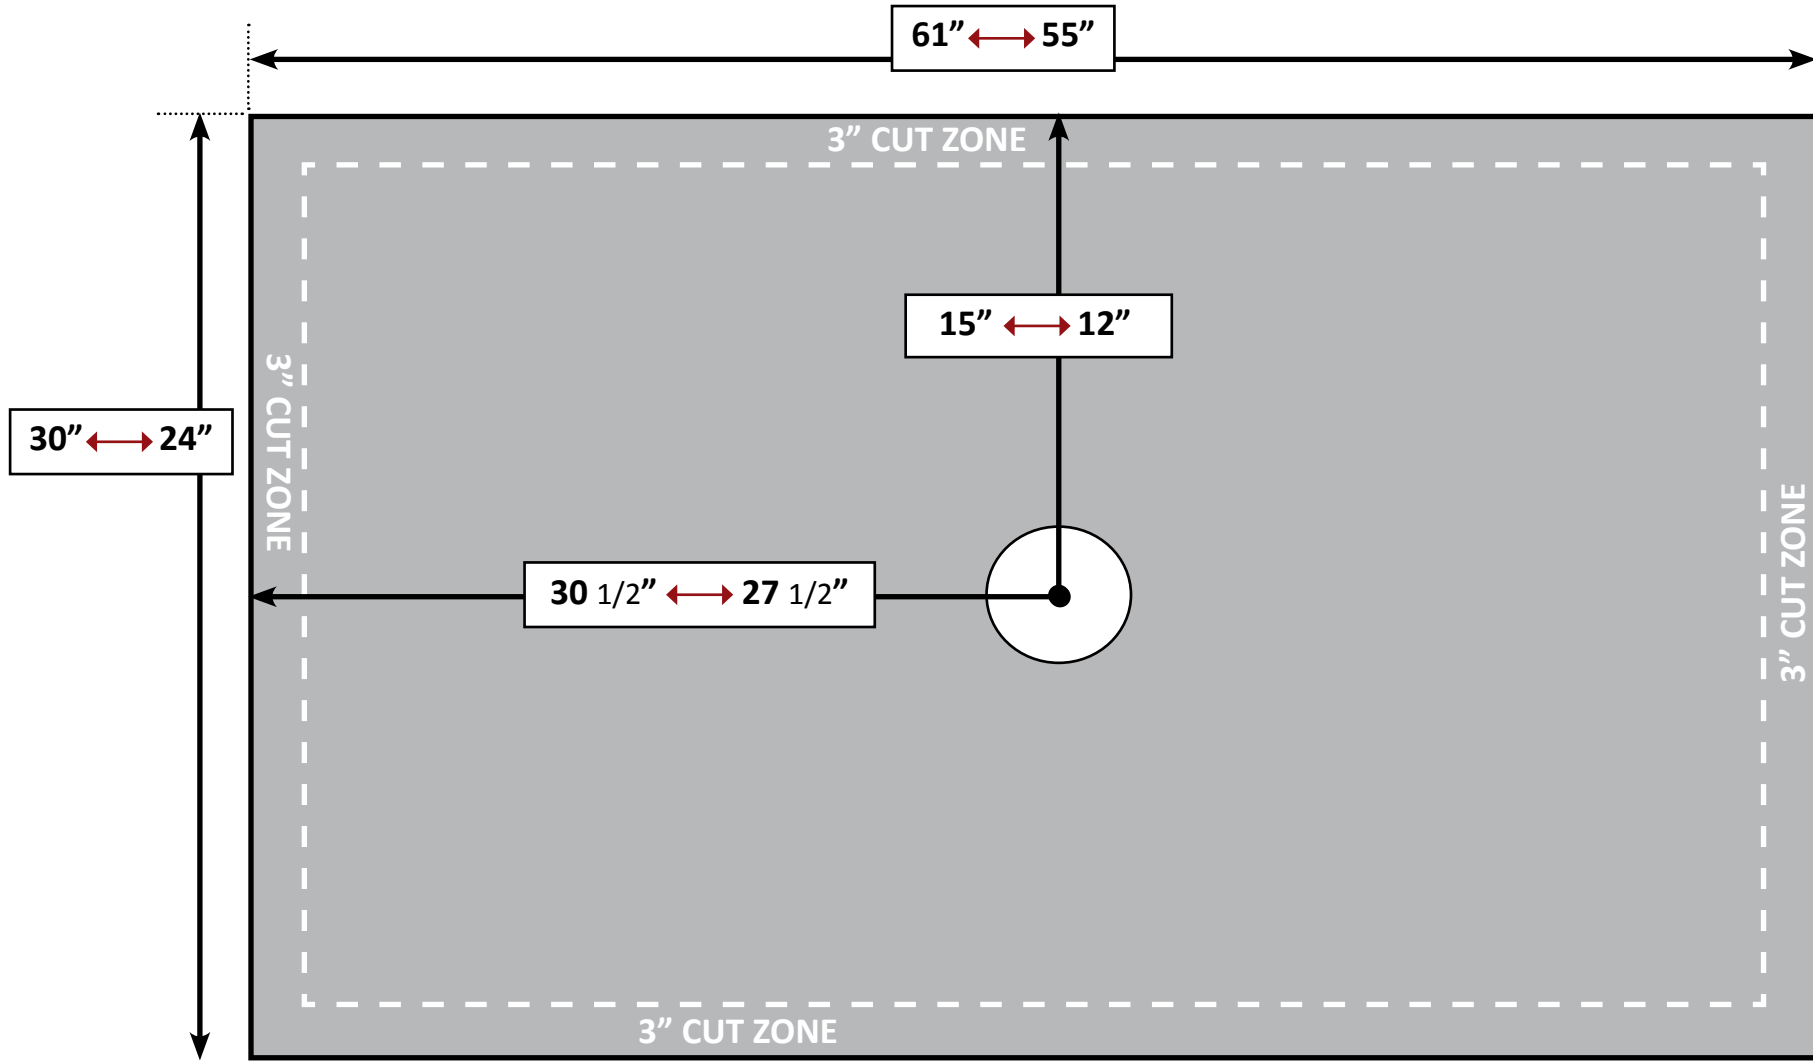

**KBRS**<sup>®</sup>  
**HARD CORE.**  
ShowerSlope<sup>™</sup>

**SS-3061-C**  
Specifications

The 3" Perimeter "CUT-ZONE" can be Cut-to-Fit in the Field

30" X 61" Center Drain  
ShowerSlope™ Cut-To-Fit  
**Dimension Ranges**  
Without HardCurb®

30" X 61" Center Drain  
ShowerSlope™ Cut-To-Fit  
**Dimension Ranges**  
With HardCurb®

30" X 61" Center Drain  
ShowerSlope™ Cut-To-Fit  
*Dimension Ranges*  
With HardCurb®

30" X 61" Center Drain  
ShowerSlope™ Cut-To-Fit  
**Dimension Ranges**  
With HardCurb®