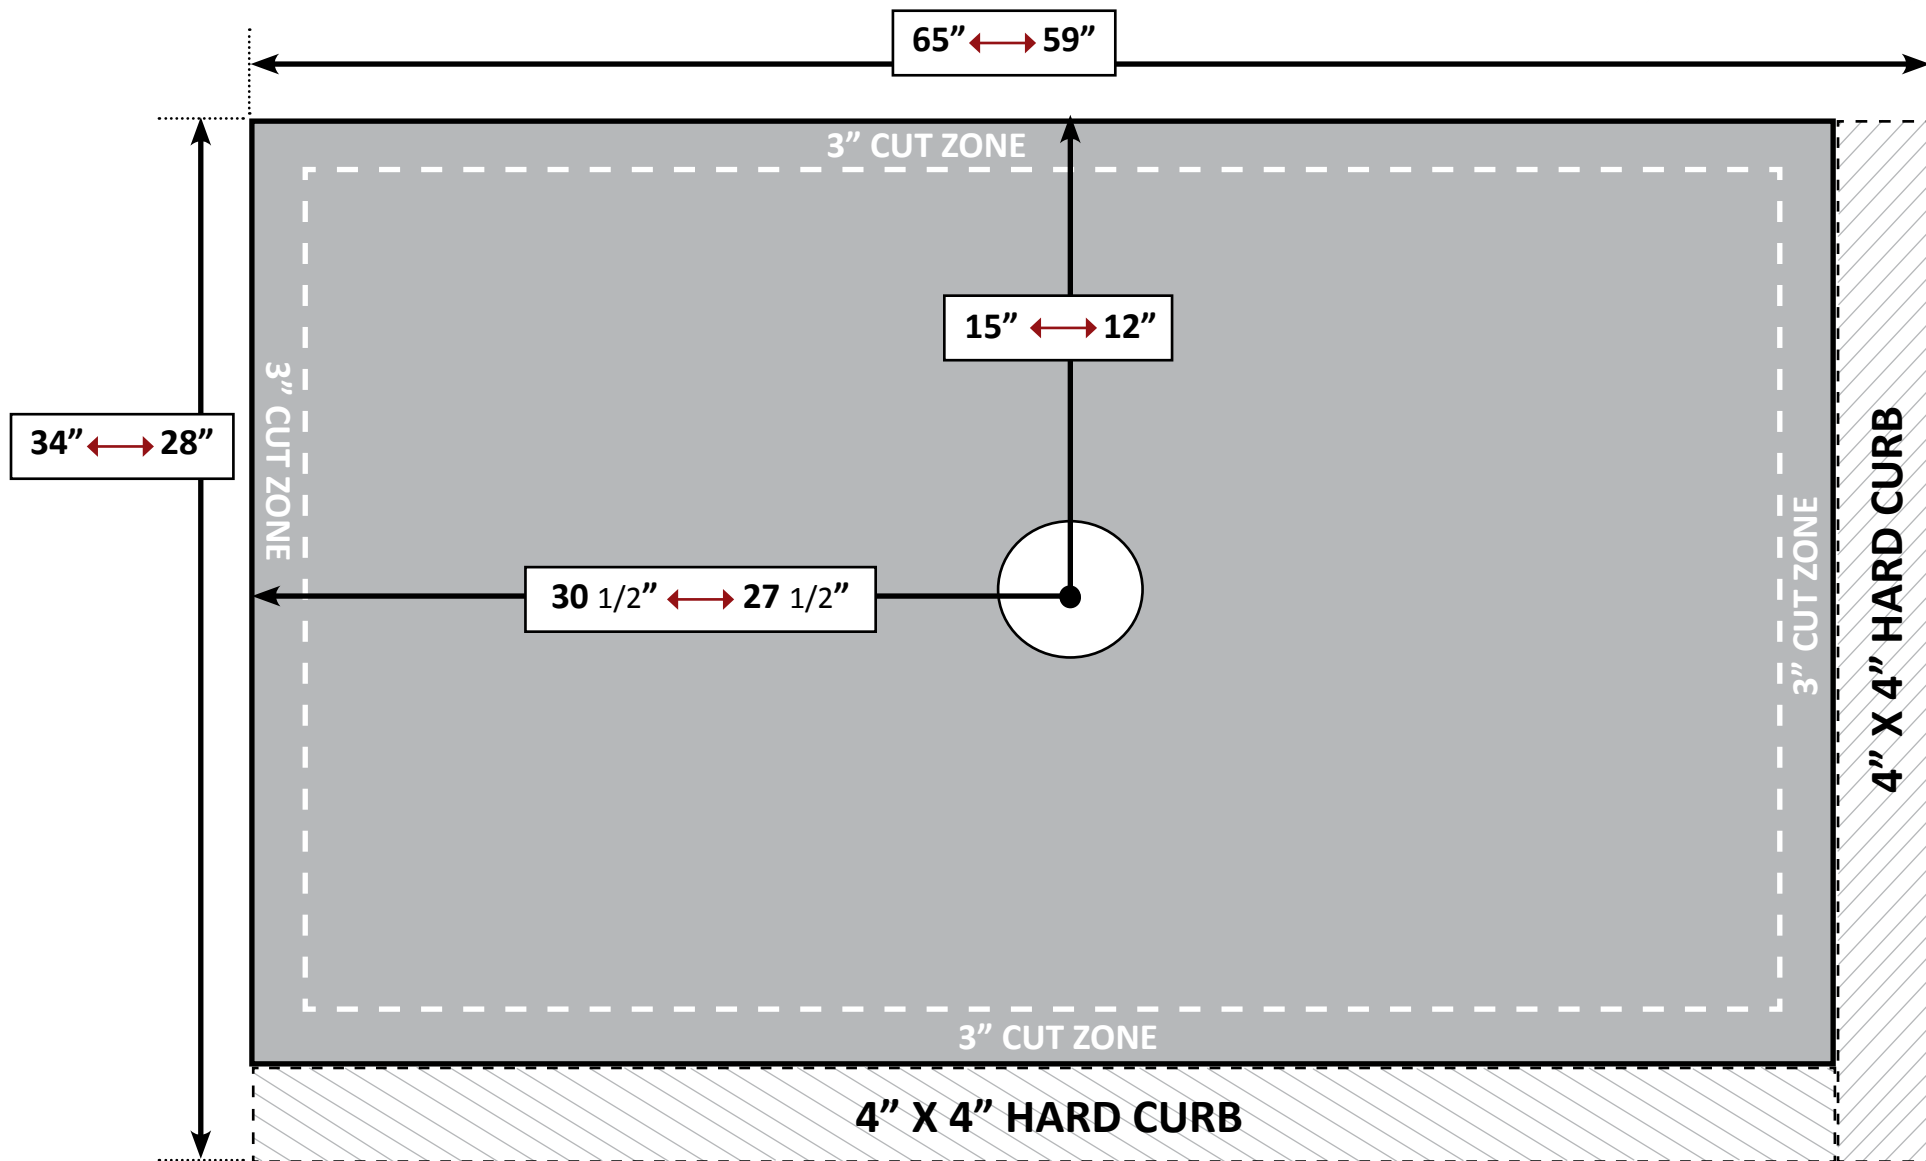

**KBRS**<sup>®</sup>  
**HARD CORE.**  
ShowerSlope<sup>™</sup>

**SS-3061-C**  
Specifications

The 3" Perimeter "CUT-ZONE" can be Cut-to-Fit in the Field

30" X 61" Center Drain  
ShowerSlope™ Cut-To-Fit  
**Dimension Ranges**  
Without HardCurb®

30" X 61" Center Drain  
ShowerSlope™ Cut-To-Fit  
**Dimension Ranges**  
With HardCurb®

30" X 61" Center Drain  
ShowerSlope™ Cut-To-Fit  
*Dimension Ranges*  
With HardCurb®

30" X 61" Center Drain  
ShowerSlope™ Cut-To-Fit  
**Dimension Ranges**  
With HardCurb®