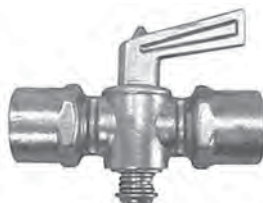

BRASS FITTINGS

Drain Cocks and Valves

External Seat
(Brass)

Auveco Part No.	Pipe Thread	Unit Pkg.
-----------------	-------------	-----------

370	1/8"	5
371	1/4"	5
372	3/8"	5

Compression Line
(Brass)

Auveco Part No.	Tube Size	Unit Pkg.
-----------------	-----------	-----------

385	1/4"	3
------------	------	---

Angle Bib Drain
(Brass)

Auveco Part No.	Pipe Thd.	A	Unit Pkg.
-----------------	-----------	---	-----------

374	1/4"	1-11/16"	5
------------	------	----------	---

Ground Plug Drain
(Brass)

Auveco Part No.	Pipe Thread	Unit Pkg.
-----------------	-------------	-----------

405	1/8"	5
406	1/4"	5

Female Pipe
Ground Plug Line
(Brass)

Auveco Part No.	Pipe Thread	Unit Pkg.
-----------------	-------------	-----------

399	1/8"	3
401	1/4"	3

Compression Line
Ground Plug
(Brass)

Auveco Part No.	Tube Size	Unit Pkg.
-----------------	-----------	-----------

389	5/16"	3
------------	-------	---

SAE Angle
(Brass)

Auveco Part No.	Tube Size	Pipe Thd.
-----------------	-----------	-----------