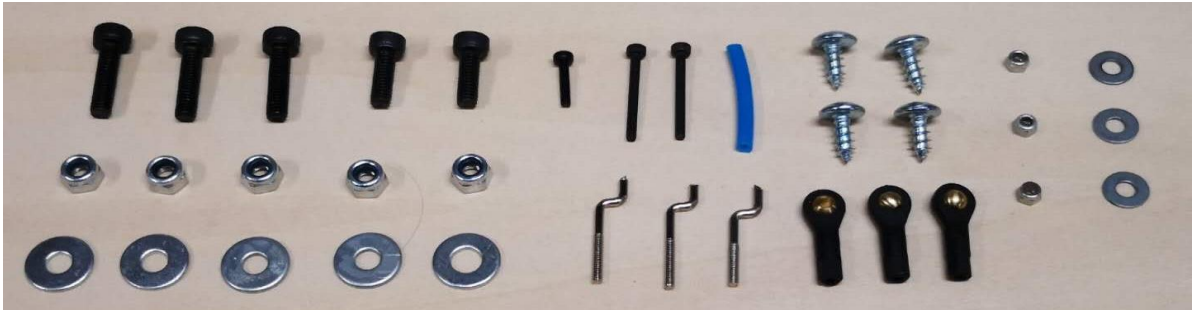

F16 Installation manual

List of parts

1、Aileron servo installation

2、Horizontal tail installation

3、 Vertical tail installation

4、 landing gear and door parts

5、 Nose gear and servo installation

6、 Main gear installation

7、 Gear door servos installation

8、CG position