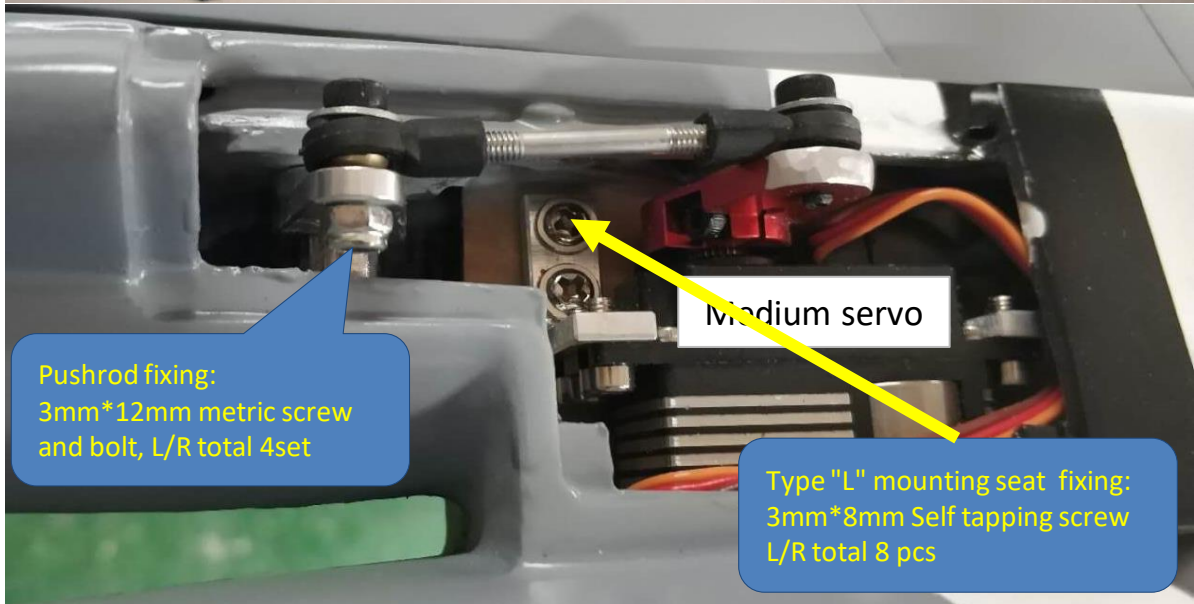

F16 Installation manual

List of parts

1、Aileron servo installation

2、Horizontal tail installation

3、 Vertical tail installation

4、 landing gear and door parts

5、 Nose gear and servo installation

6、 Main gear installation