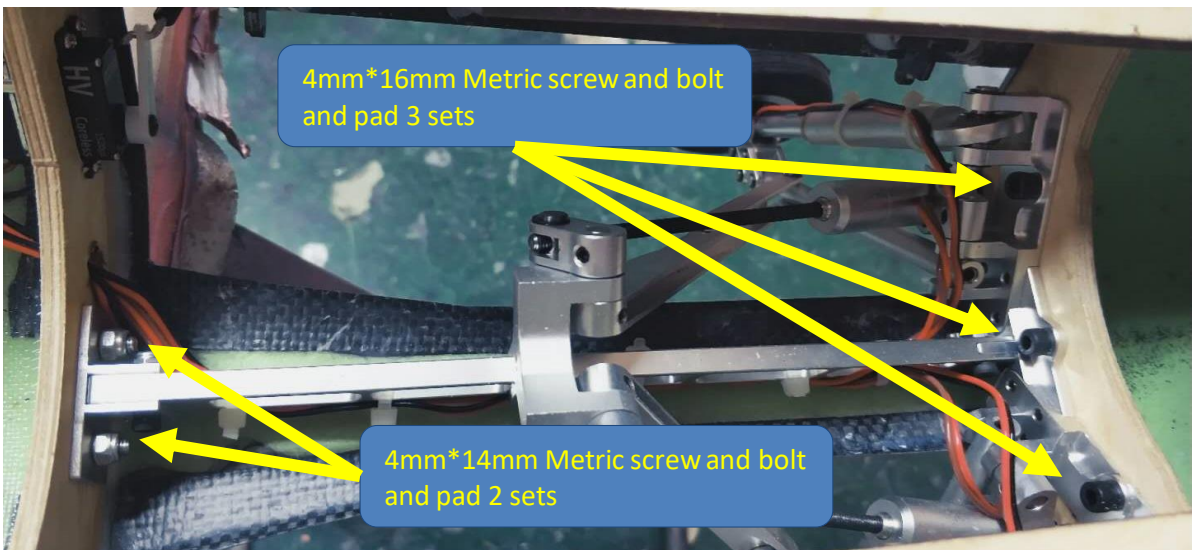

F16 Installation manual

List of parts

1、Aileron servo installation

2、Horizontal tail installation

3、 Vertical tail installation

4、 landing gear and door parts

5、 Nose gear and servo installation

6、 Main gear installation

7、 Gear door servos installation

8、CG position