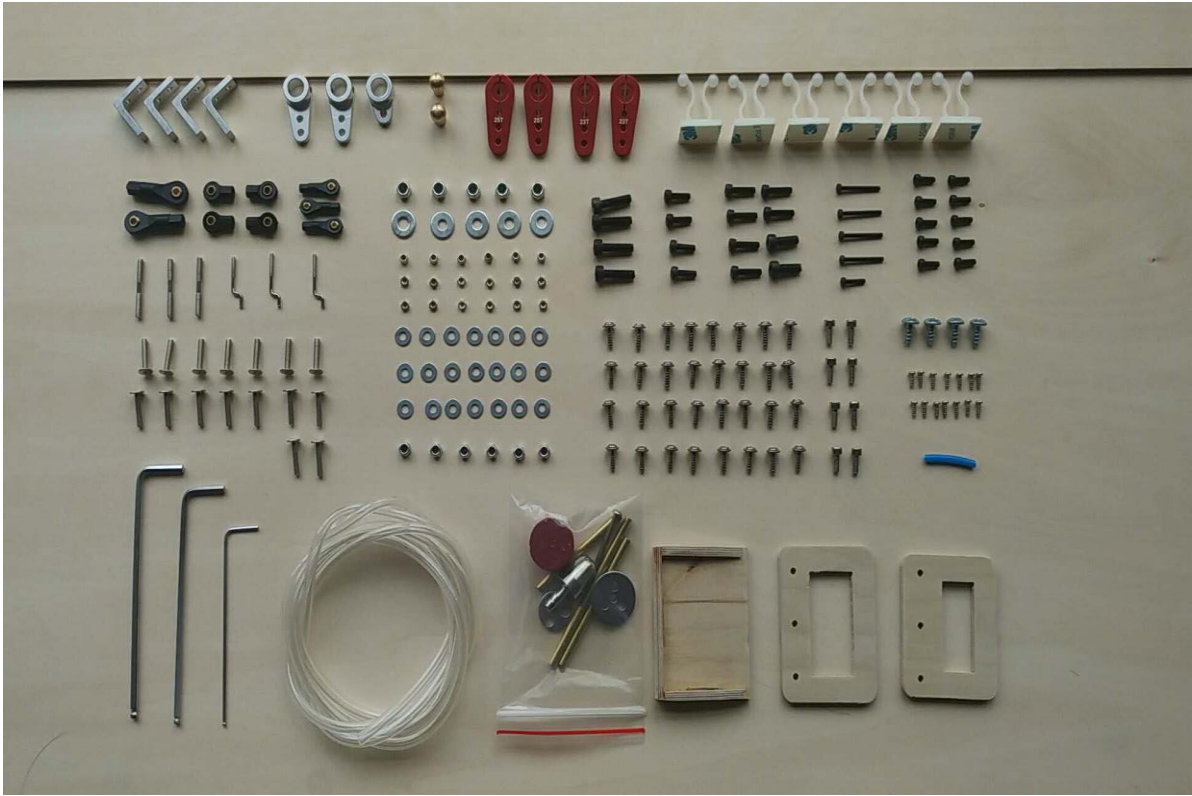

F16 Installation manual

List of parts

1、Aileron servo installation

2、Horizontal tail installation

3、 Vertical tail installation

4、 landing gear and door parts

5、 Nose gear and servo installation

6、 Main gear installation

7、 Gear door servos installation

8、CG position