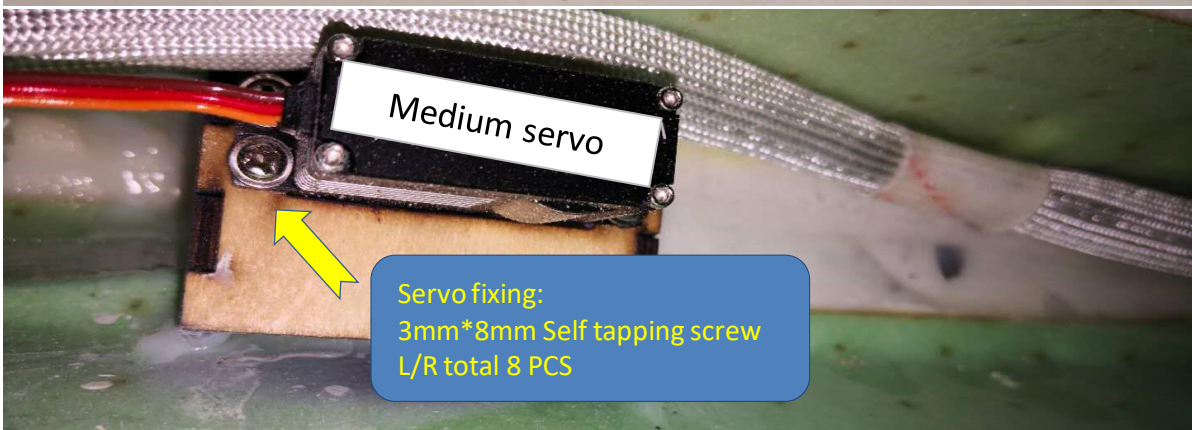

F16 Installation manual

List of parts

1、Aileron servo installation

2、Horizontal tail installation

3、 Vertical tail installation

4、 landing gear and door parts

5、 Nose gear and servo installation

6、 Main gear installation

7、 Gear door servos installation

8、CG position