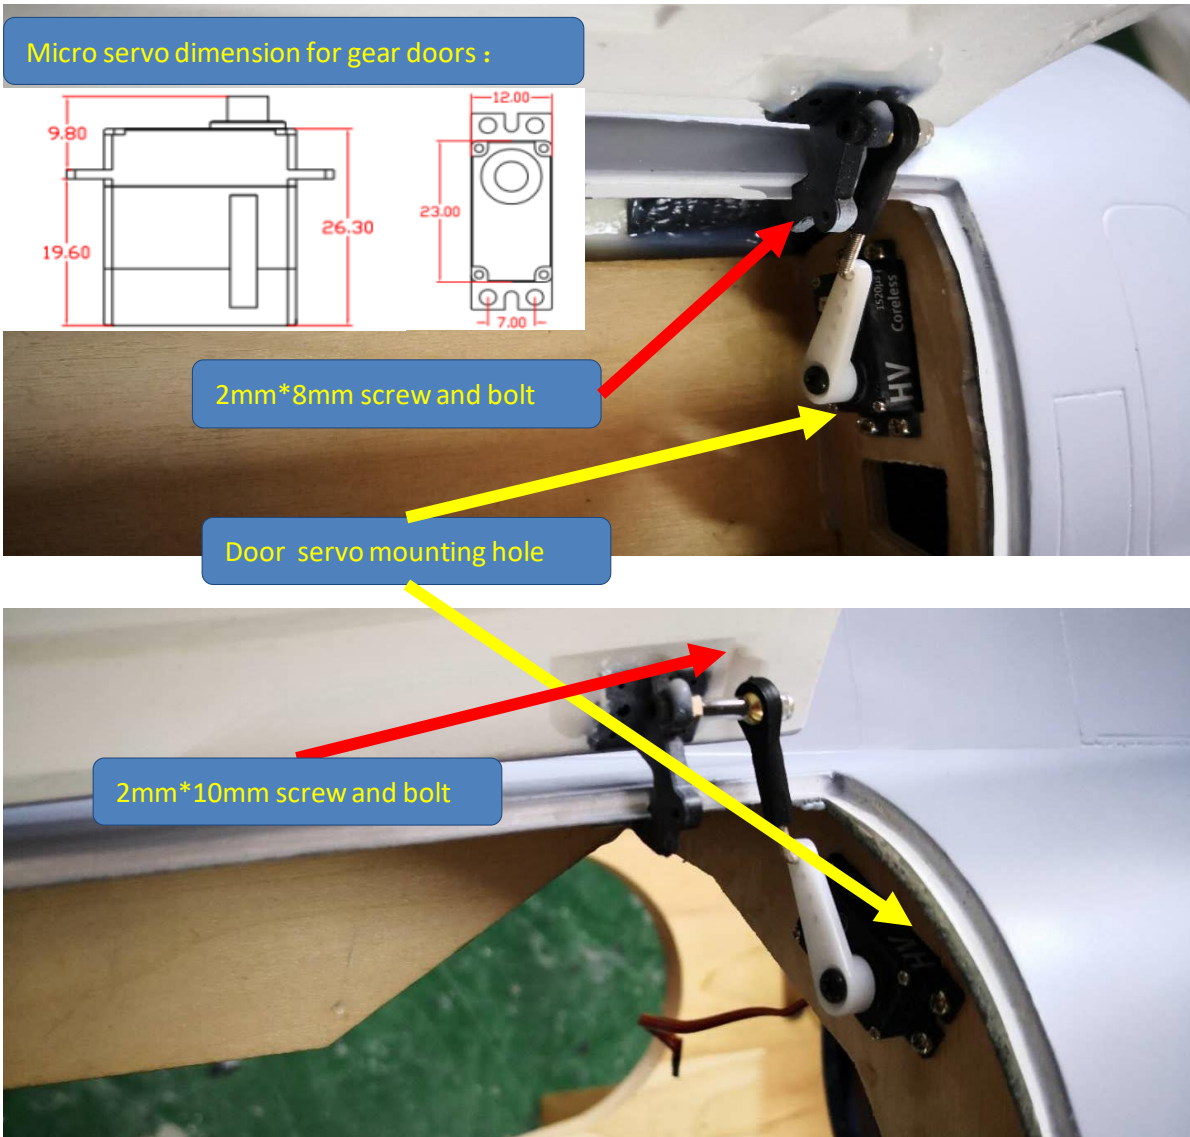

F16 Installation manual

List of parts

1、Aileron servo installation

2、Horizontal tail installation

3、 Vertical tail installation

4、 landing gear and door parts

5、 Nose gear and servo installation

6、 Main gear installation

7、 Gear door servos installation

8、CG position