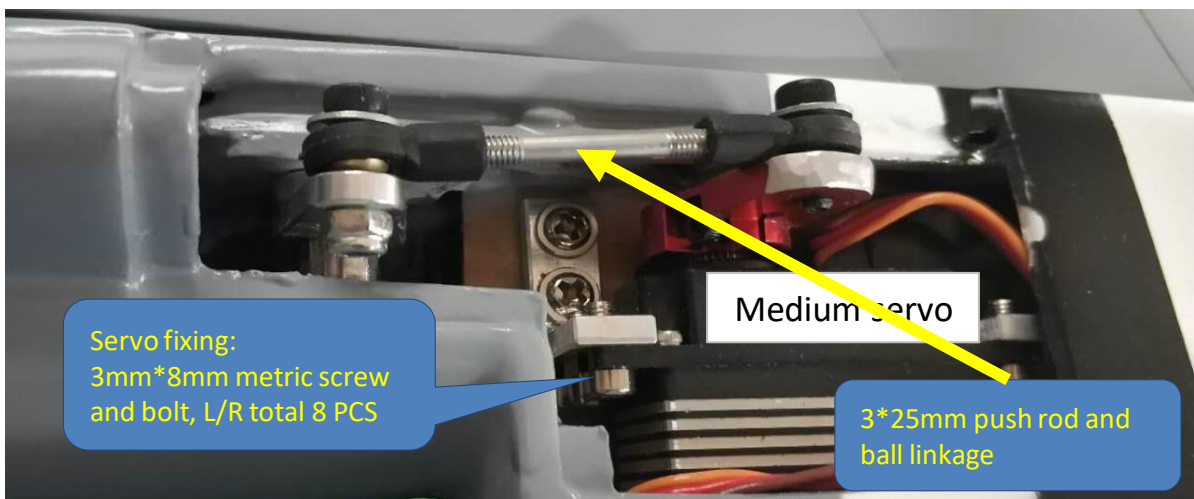

F16 Installation manual

List of parts

1、Aileron servo installation

2、Horizontal tail installation

3、 Vertical tail installation

4、 landing gear and door parts

5、 Nose gear and servo installation

6、 Main gear installation