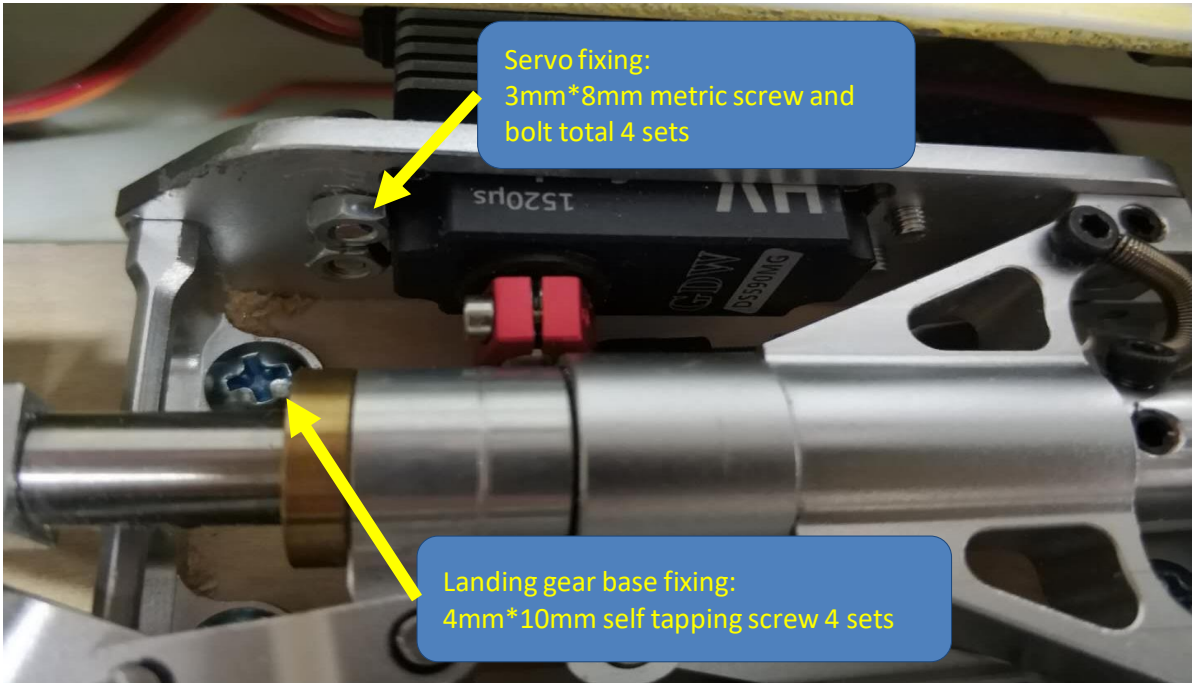

F16 Installation manual

List of parts

1、Aileron servo installation

2、Horizontal tail installation

3、 Vertical tail installation

4、 landing gear and door parts

5、 Nose gear and servo installation

6、 Main gear installation

7、 Gear door servos installation

8、CG position