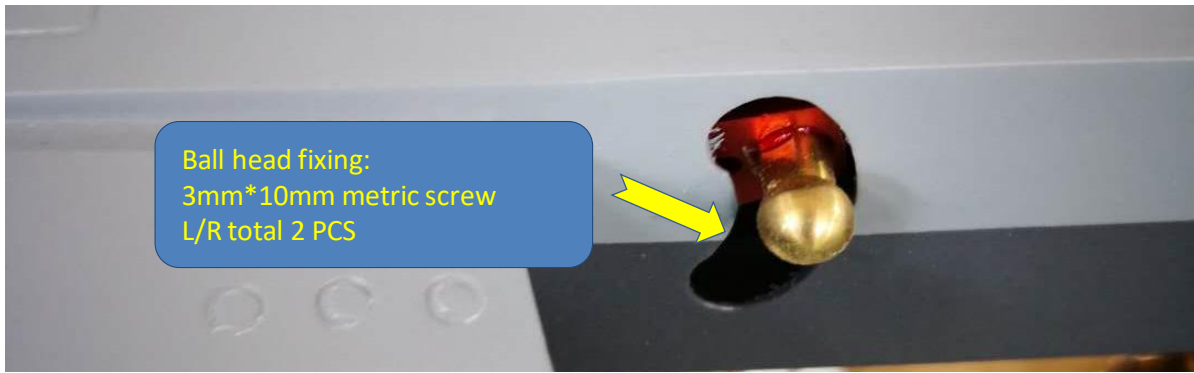

F16 Installation manual

List of parts

1、Aileron servo installation

2、Horizontal tail installation

3、 Vertical tail installation

4、 landing gear and door parts

5、 Nose gear and servo installation

6、 Main gear installation