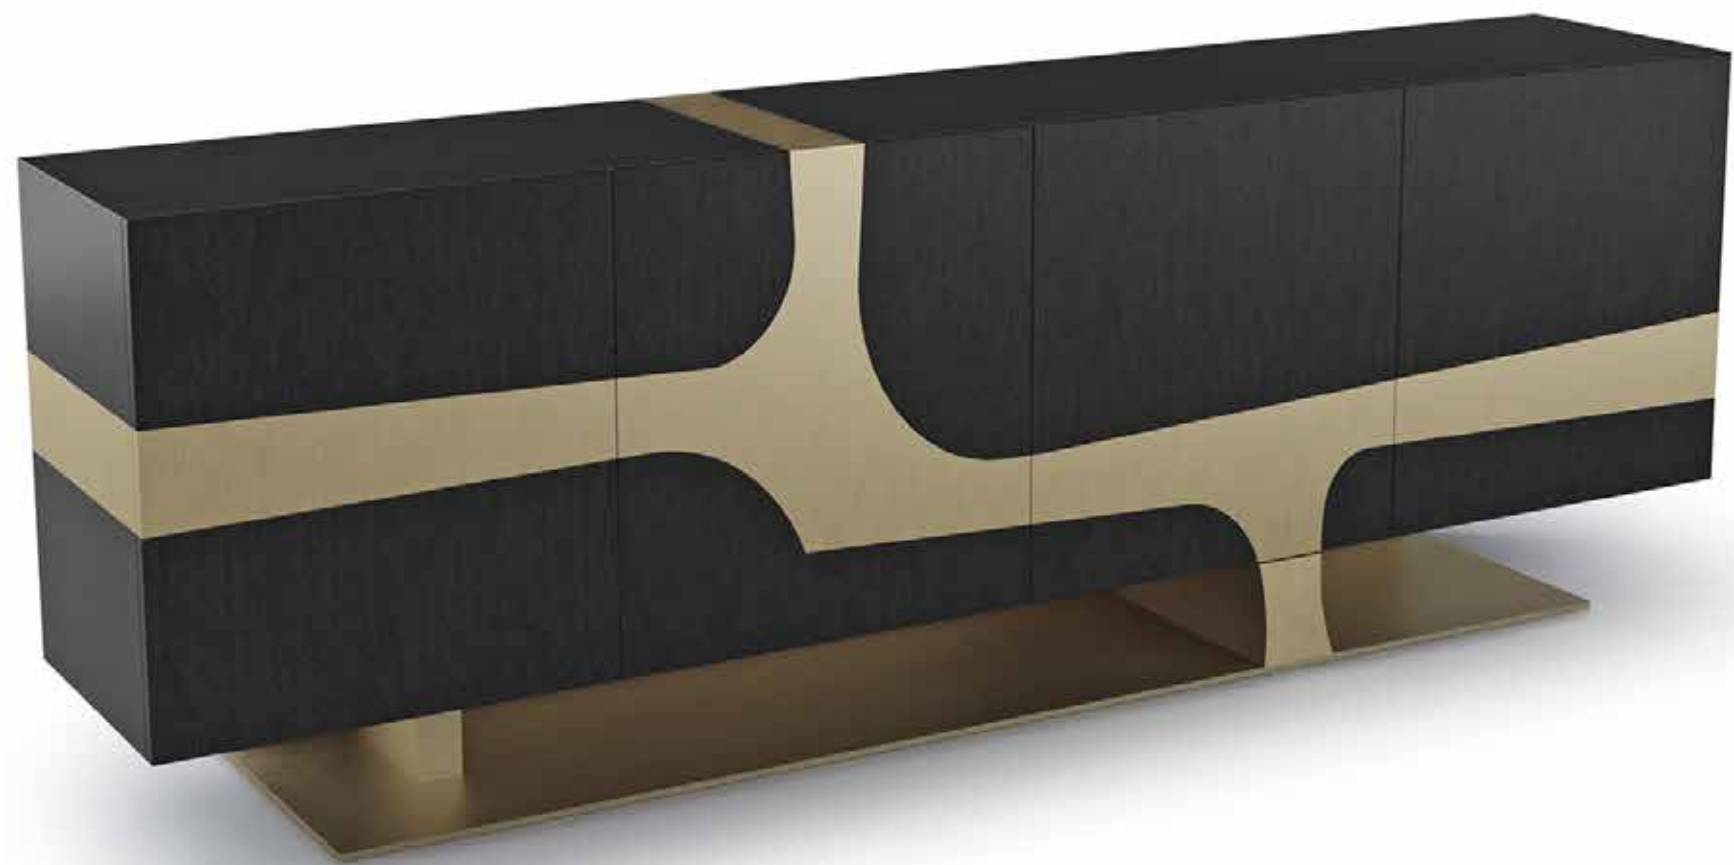

Roro I Dining Table

Flip-Top Dining Table

Nobu Buffet

Signature Nobu Buffet—Honoree of Interior Design Magazine's Best of the Year Awards, Honoree of the 2016 NYCxDesign Awards, Finalist of the 2016 NYC&G Innovation in Design Award.