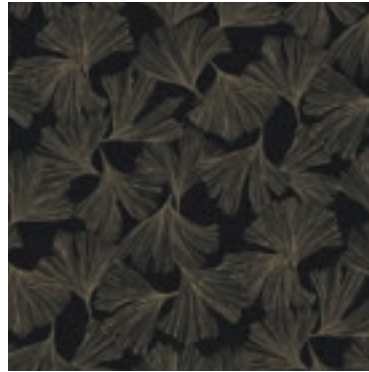

GINGKO TOSS

The outline of gently veined leaves float and mingle to form a quiet botanical accented by metallic and matte color in pattern Ginkgo Toss.

DD3741 - Metallic Accent

DD3742 - Metallic Accent
Shown On Opposite Page