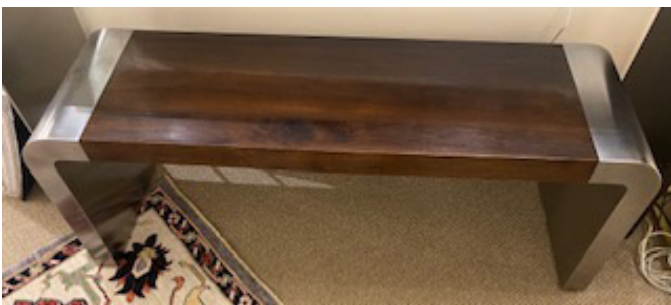

Hudson Bench - Harris Rubin
54"W x 18"D x 18"H
Take Me Home Price - Please call for pricing