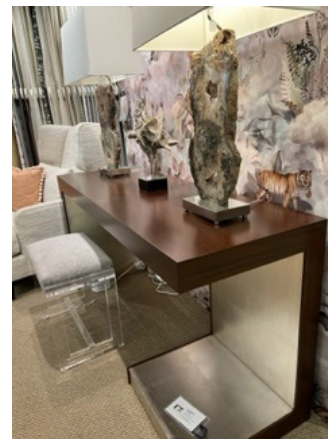

Jiminee Console - Ferrell Mittman
60"W x 20"D x 30"H
Take Me Home Price - $4,900.00