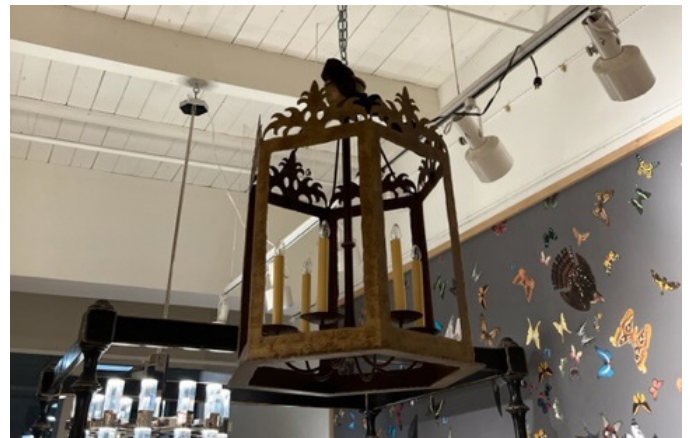

Stockholm Latern - Studio Steel
6 Candles
16"W x 28"H
Take Me Home Price - $1,600.00