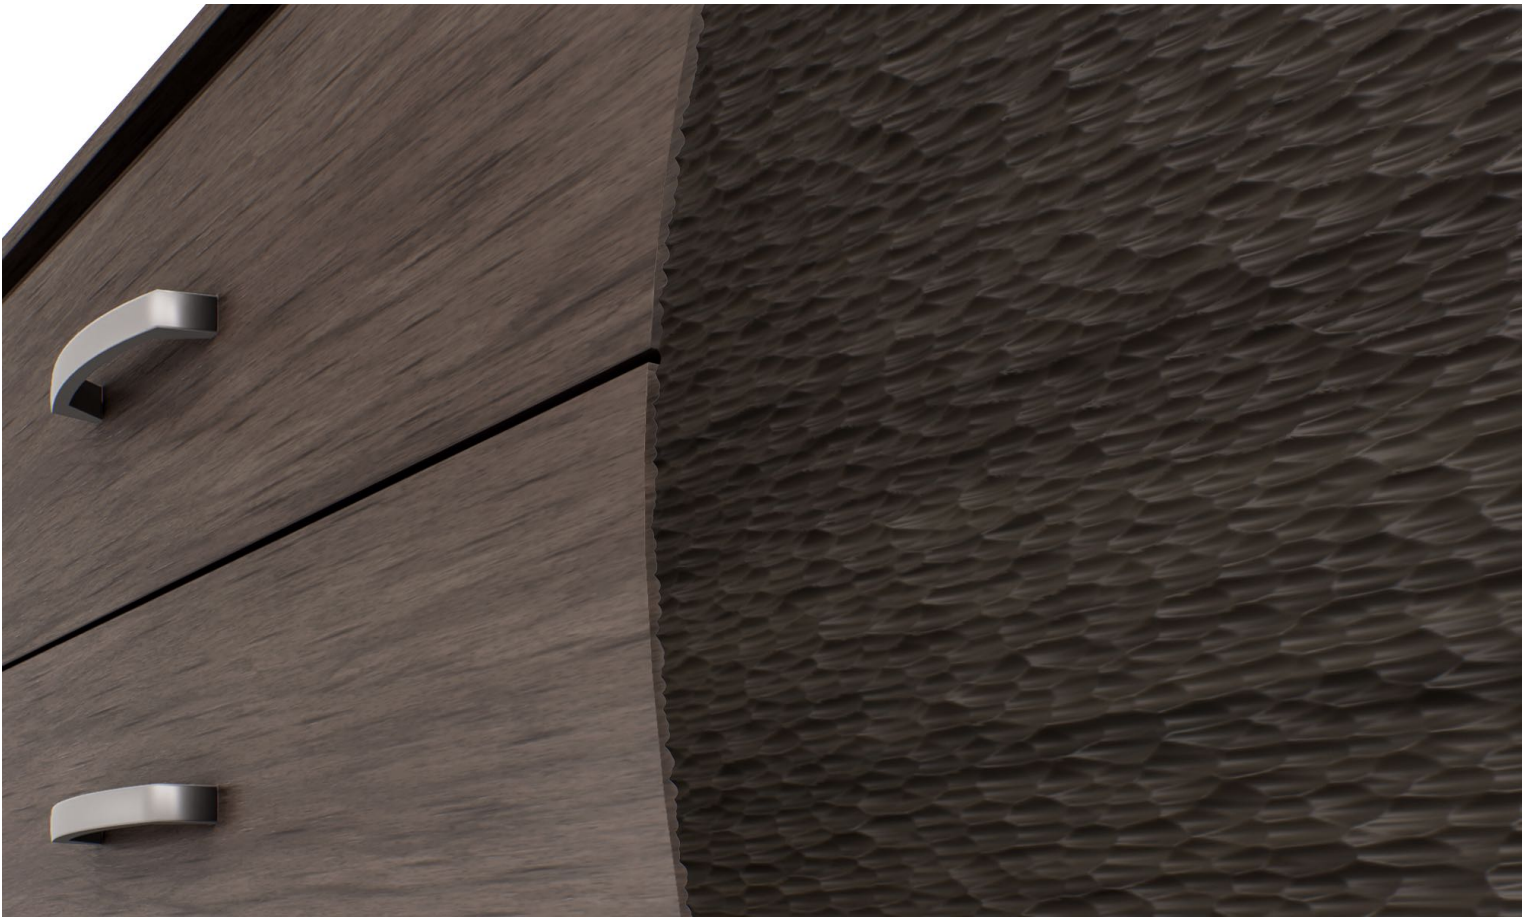

ECLIPSE CREDENZA

K N O W L T O N

B R O T H E R S