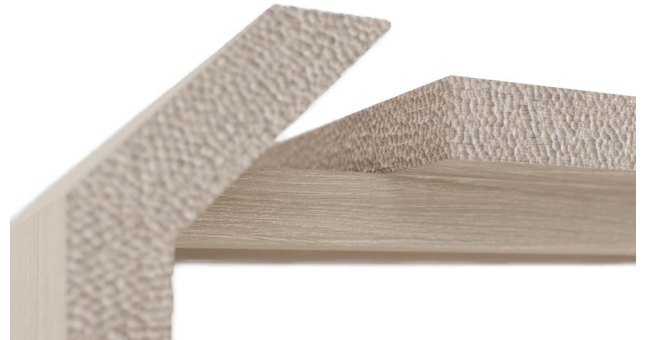

920 Huber Street
Grover Beach, CA 93433
PHONE 805.481.6940
knowltonbrothers.com

REFLECTION COCTAIL TABLE

50W x 30D x 18H

Shown in cotton oak with Starphire glass shelf. The profile features hand carved Santa Barbara Sandstone pattern.