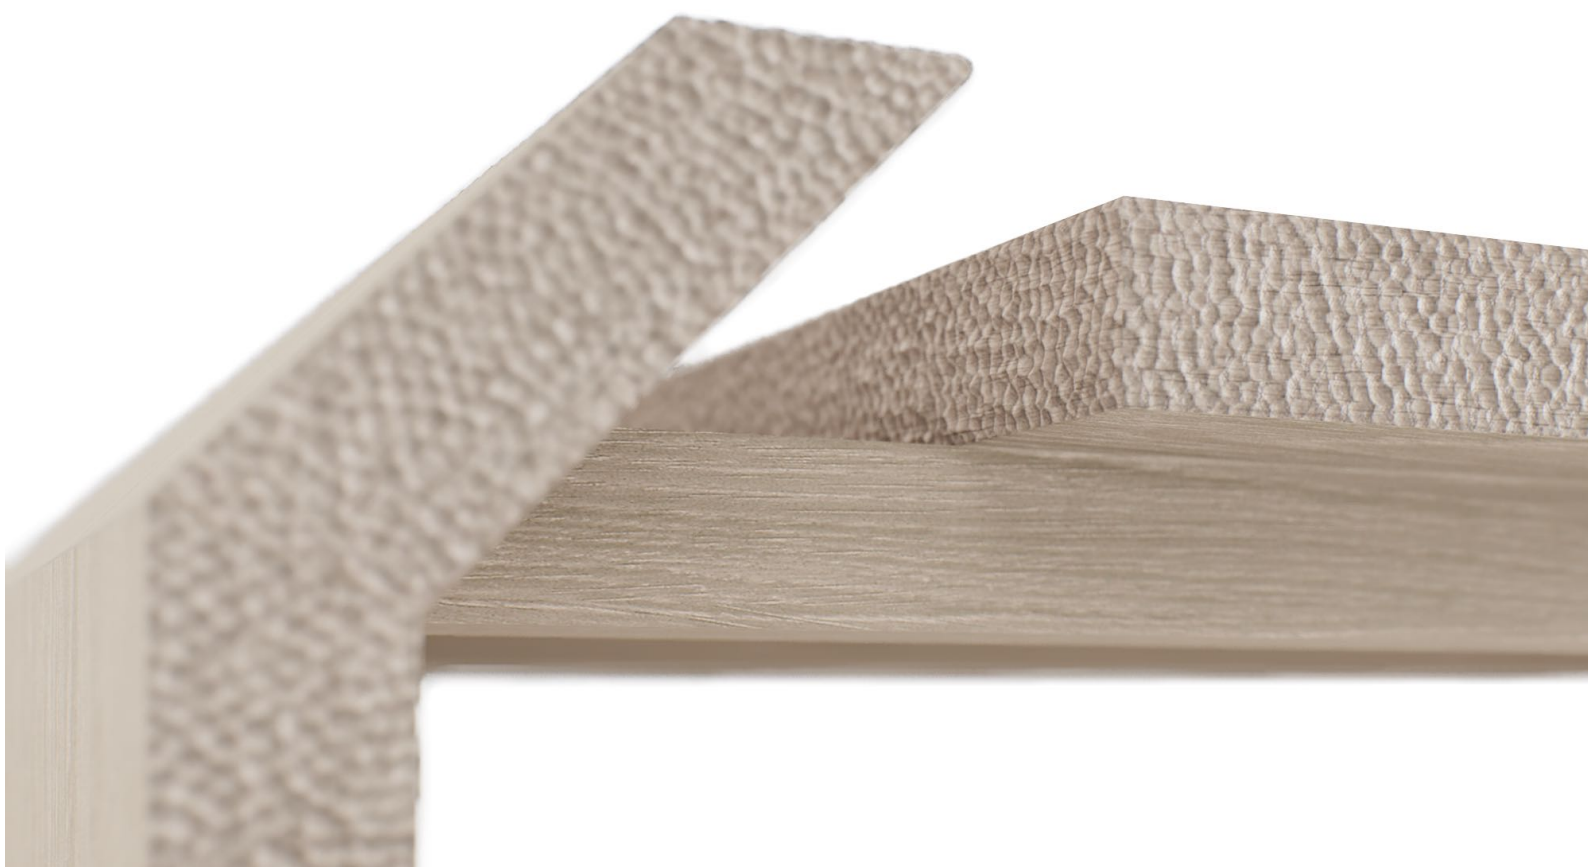

REFLECTION COCKTAIL TABLE

K N O W L T O N

B R O T H E R S