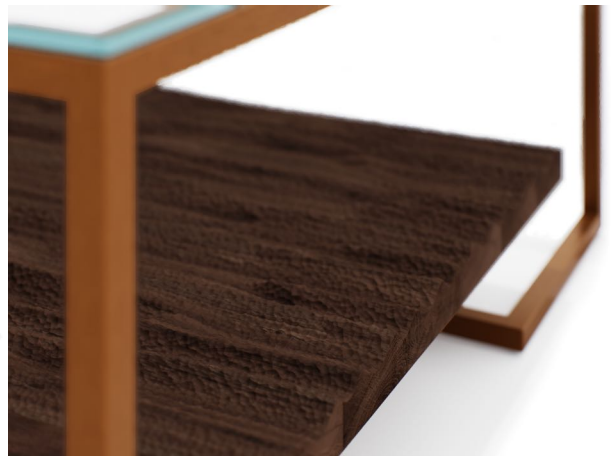

### PACIFIC NIGHTSTAND

28 W x 20 D x 26 H

Shown in marimba oak with an oil rubbed bronze frame. Drawer front features Layered Wave design.

---

PEDESTAL COCKTAIL TABLE

---

K N O W L T O N

B R O T H E R S