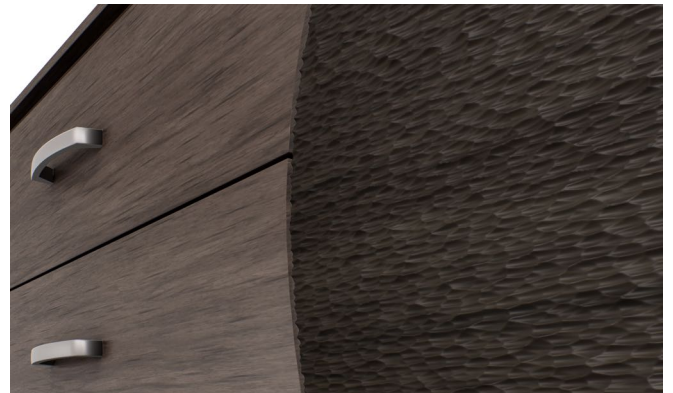

K N O W L T O N

B R O T H E R S

920 Huber Street
Grover Beach, CA 93433
PHONE 805.481.6940
knowltonbrothers.com

ECLIPSE CREDENZA

72W x 21D x 30H

Shown in moonshadow oak with a brushed stainless plinth. Door front features hand carved Jasper Pattern in hematite oak finish. Hardware shown in satin nickel.

~ All images shown are for reference only. Lighting may affect finish appearance. All hand carvings and shaping are inherently unique, making each piece one of a kind. ~