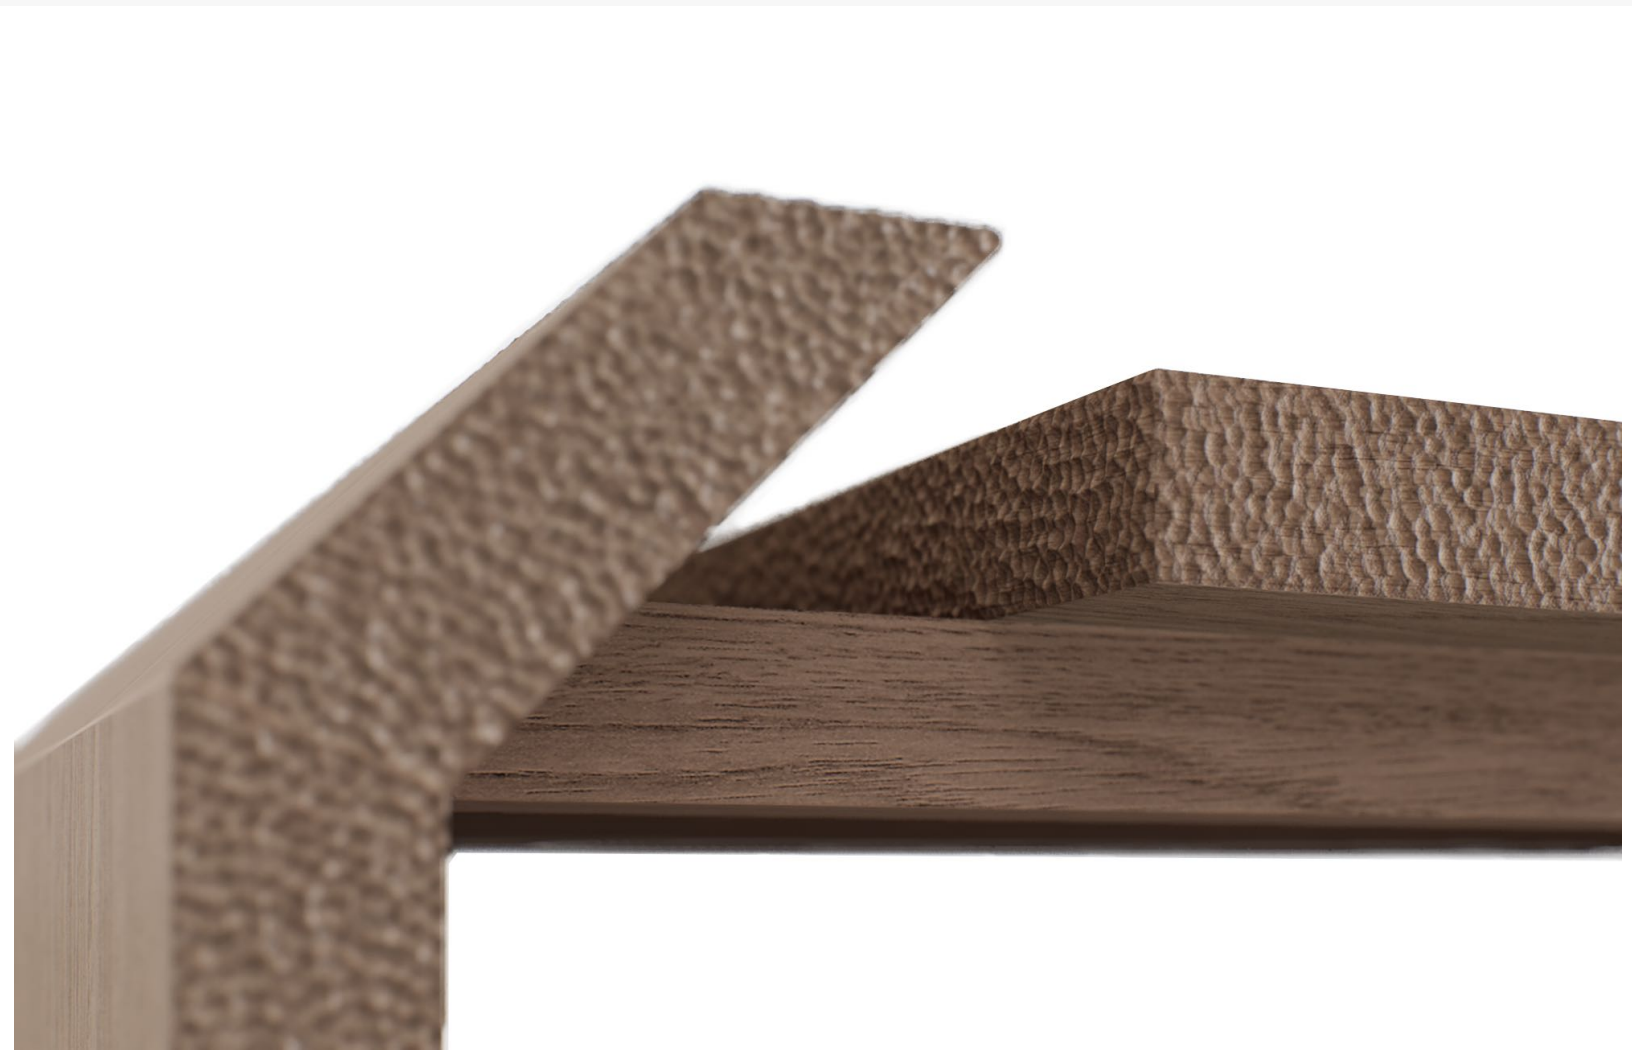

REFLECTION COCKTAIL TABLE - WITH METAL SHELF

| K N O W L T O N

B R O T H E R S |