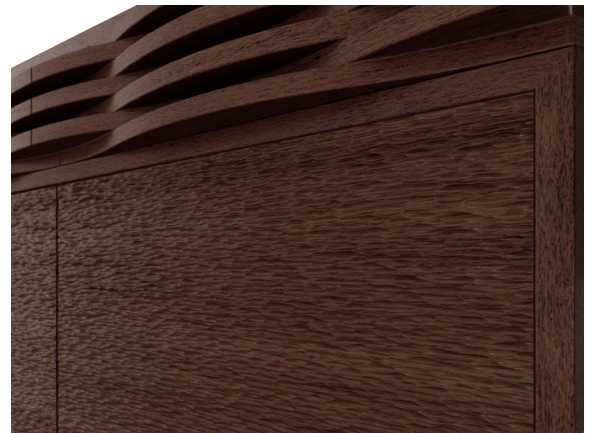

K N O W L T O N

B R O T H E R S

920 Huber Street
Grover Beach, CA 93433
PHONE 805.481.6940
knowltonbrothers.com

PACIFIC CREDENZA

80W x 22D x 32H

Shown in dark walnut with a blackened steel plinth. Door fronts feature hand carved Jasper Pattern with touch latch hardware. Drawer fronts feature Layered Wave design.

~ All images shown are for reference only. Lighting may affect finish appearance. All hand carvings and shaping are inherently unique, making each piece one of a kind. ~