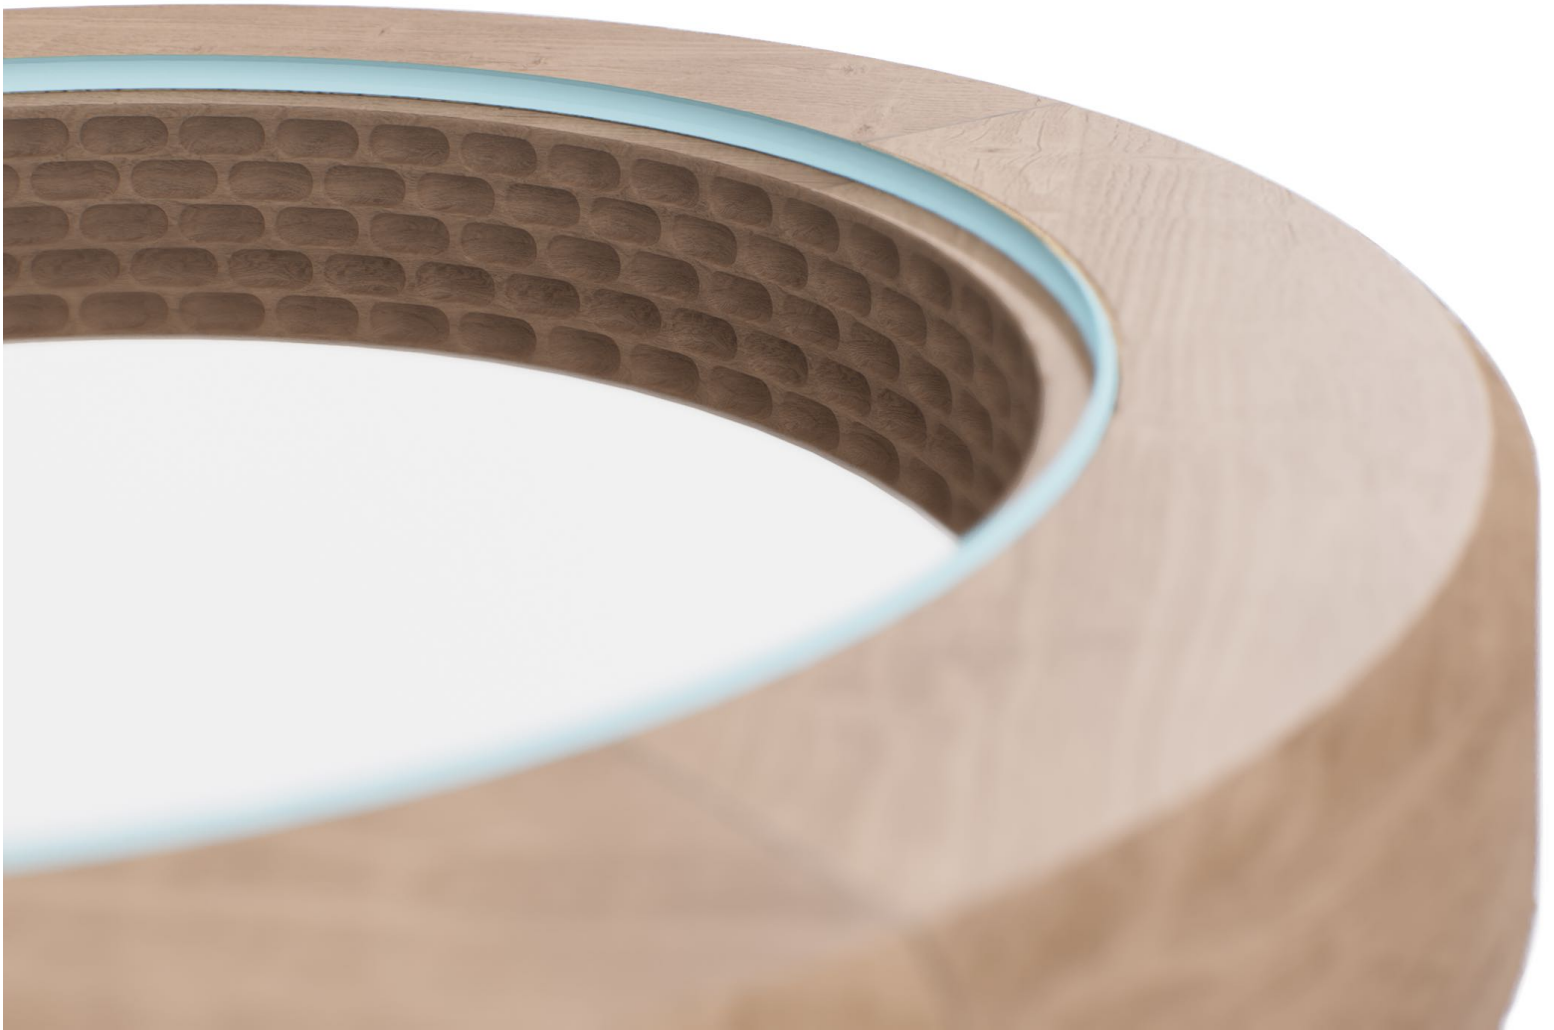

RING PETITE SIDE TABLE

| K N O W L T O N

| B R O T H E R S