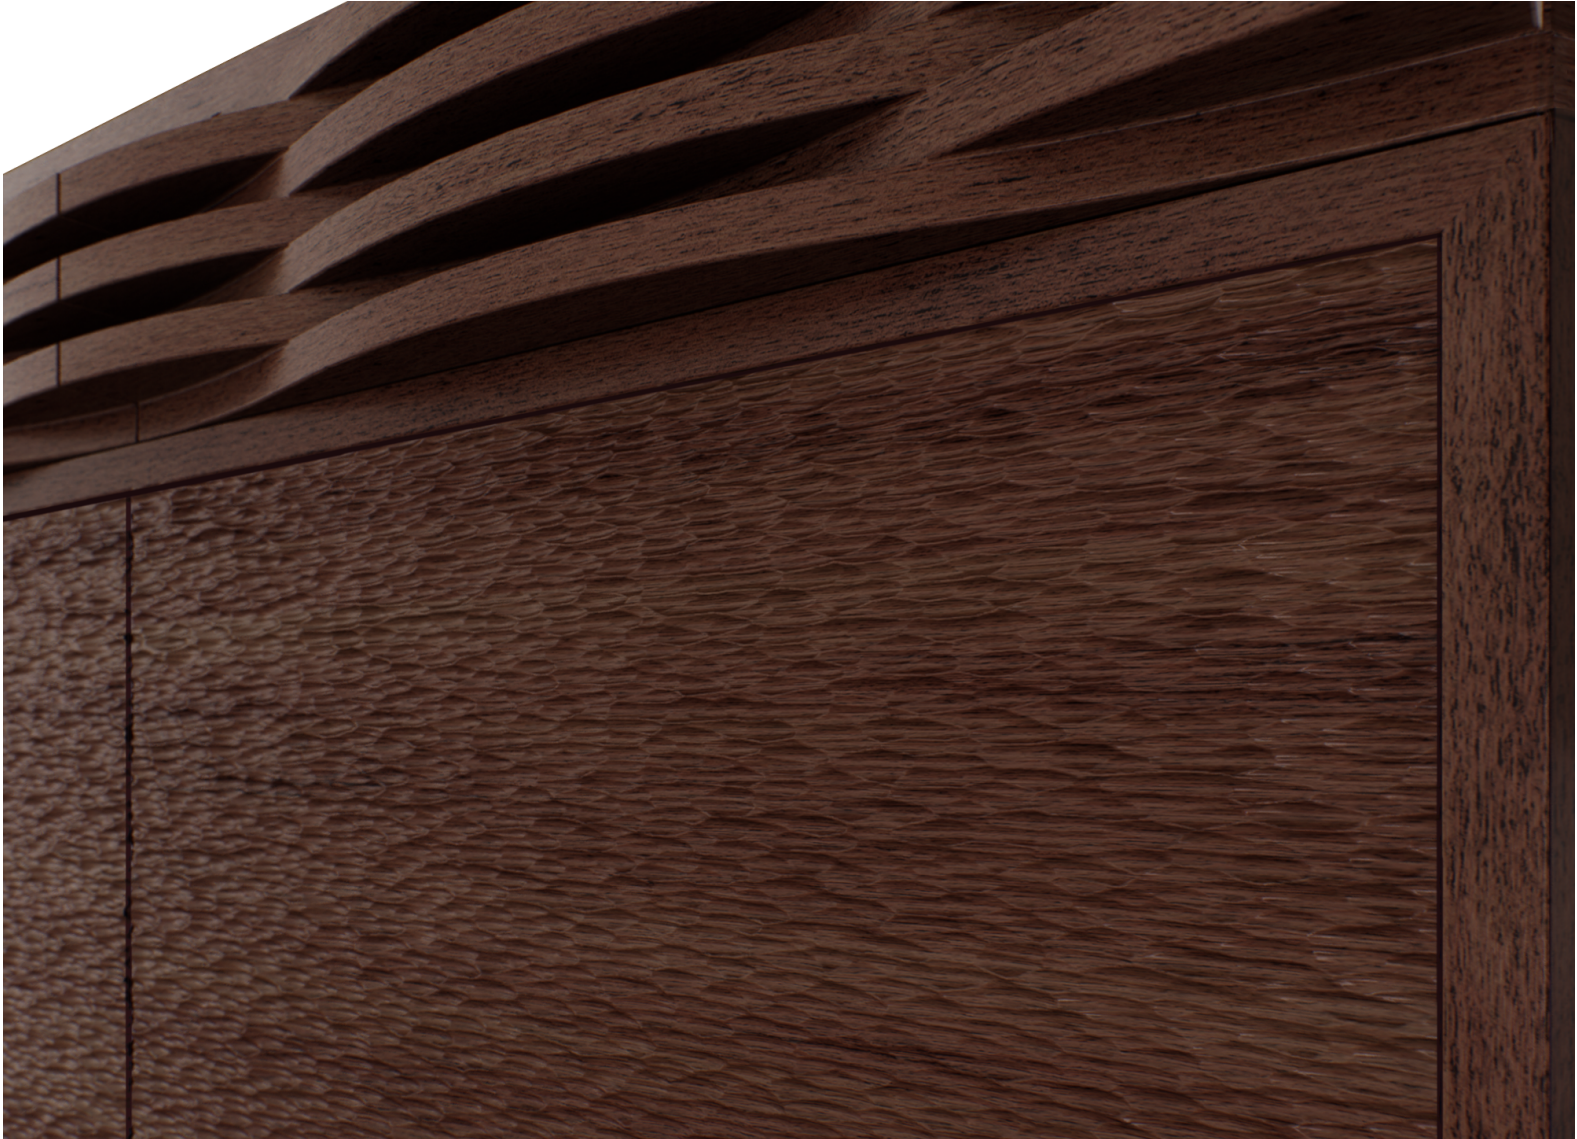

### JOSHUA DINING TABLE

60 DIAM x 30 H

Shown with top in cotton oak and base in natural walnut. Base reveal on table top features hand carved Santa Barbara Sandstone pattern.

---

PACIFIC CREDENZA

---

| K N O W L T O N