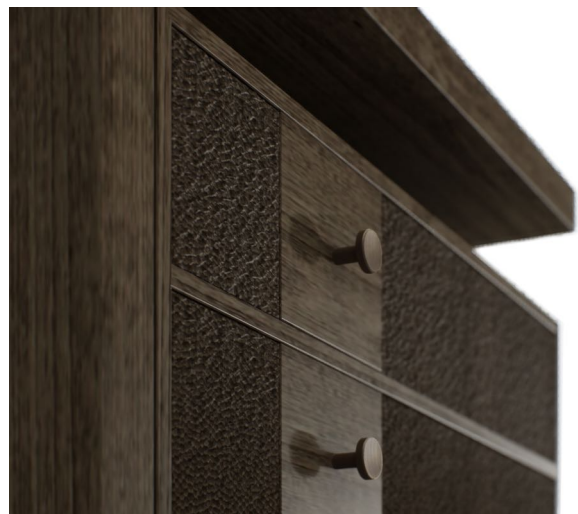

K N O W L T O N

B R O T H E R S

920 Huber Street
Grover Beach, CA 93433
PHONE 805.481.6940
knowltonbrothers.com

CRESCENT NIGHTSTAND

30W x 20D x 28H

Shown in tobacco walnut with hand carved Santa Barbara Sandstone detailing. Hardware shown in antique brass.