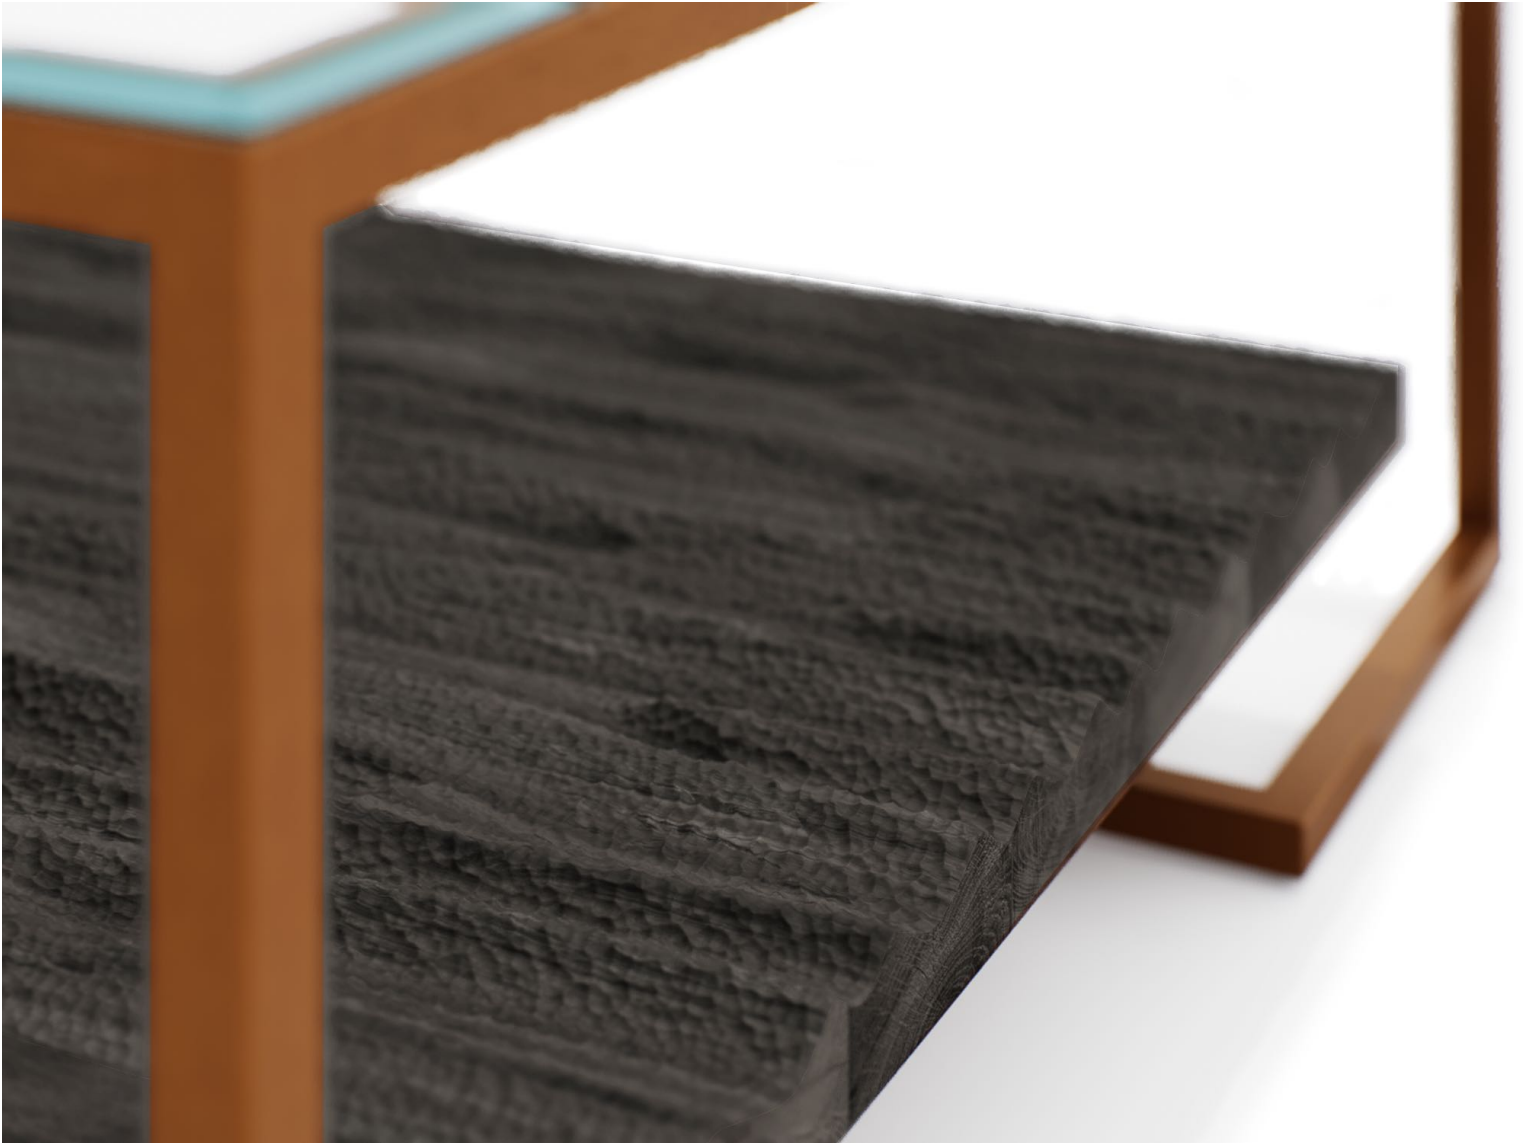

PEDESTAL COCKTAIL TABLE

K N O W L T O N

B R O T H E R S