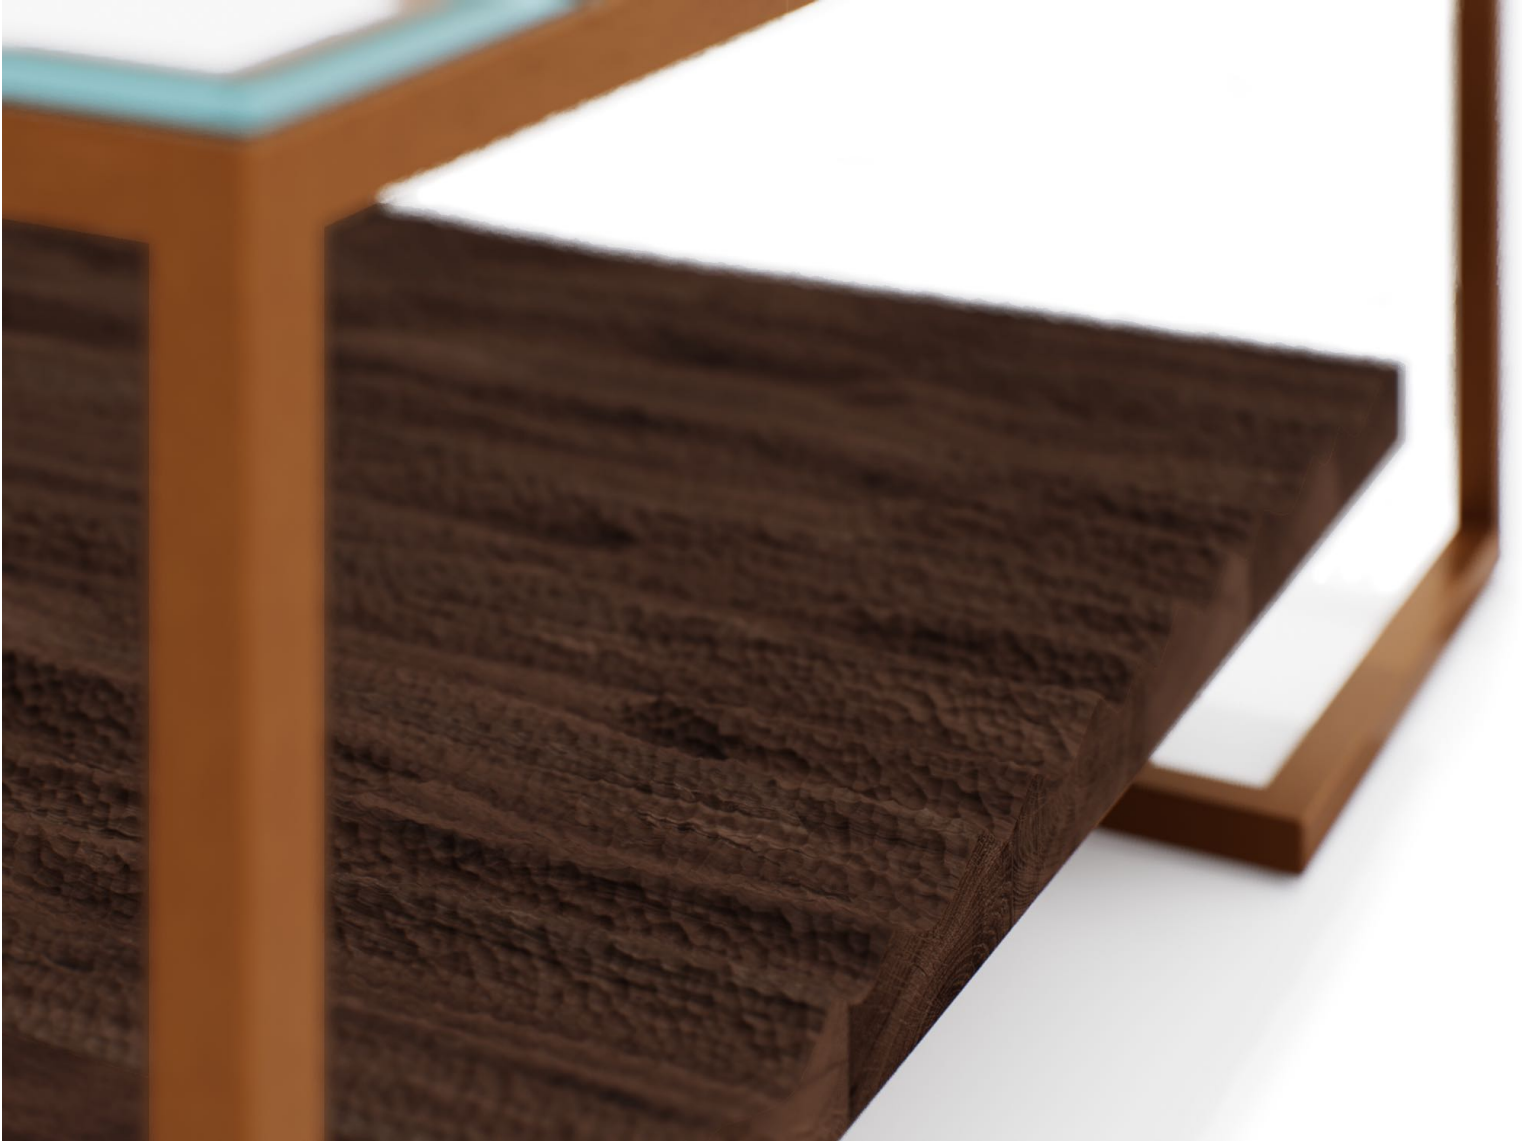

### PACIFIC NIGHTSTAND

28 W x 20 D x 26 H

Shown in marimba oak with an oil rubbed bronze frame. Drawer front features Layered Wave design.

---

PEDESTAL COCKTAIL TABLE

---

K N O W L T O N

B R O T H E R S