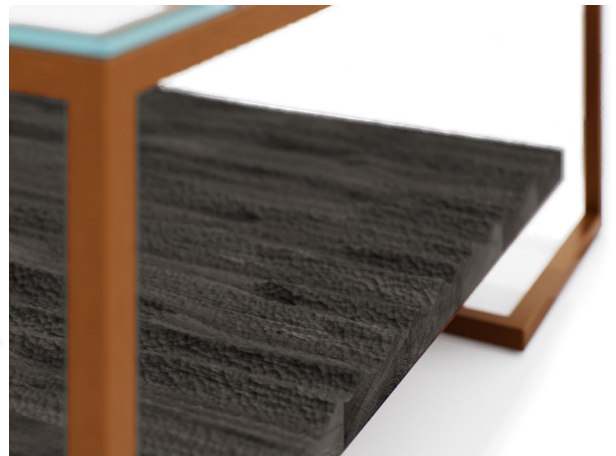

K N O W L T O N

B R O T H E R S

920 Huber Street
Grover Beach, CA 93433
PHONE 805.481.6940
knowltonbrothers.com

PEDESTAL COCKTAIL TABLE

48W x 32D x 16H

Shown in ebony walnut with a burnished bronze frame. Pedestal shelf features hand carved Santa Barbara Sandstone pattern and Sahara shaping.