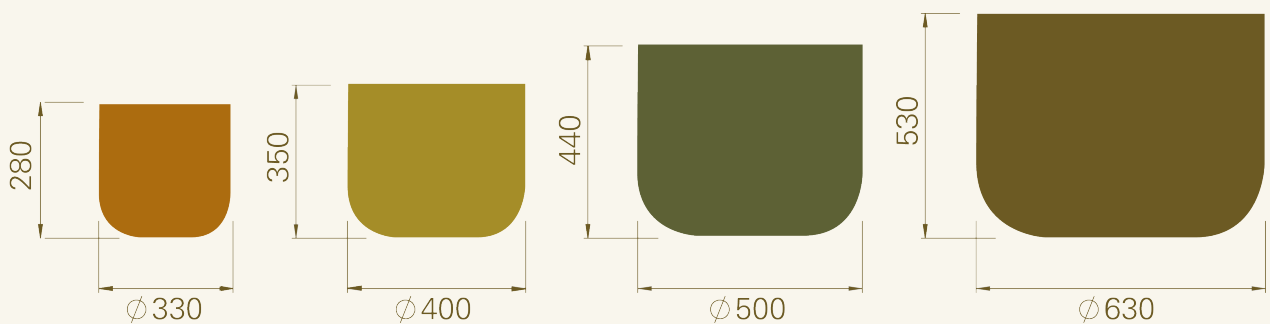

INFO

Suitable for indoor and outdoor use.

Comes with a drainage hole as standard.

Metallic painted styles are only suitable for indoor use.

MATERIALS

Lightweight plaster and fiberglass construction.

Paints are eggshell acrylic